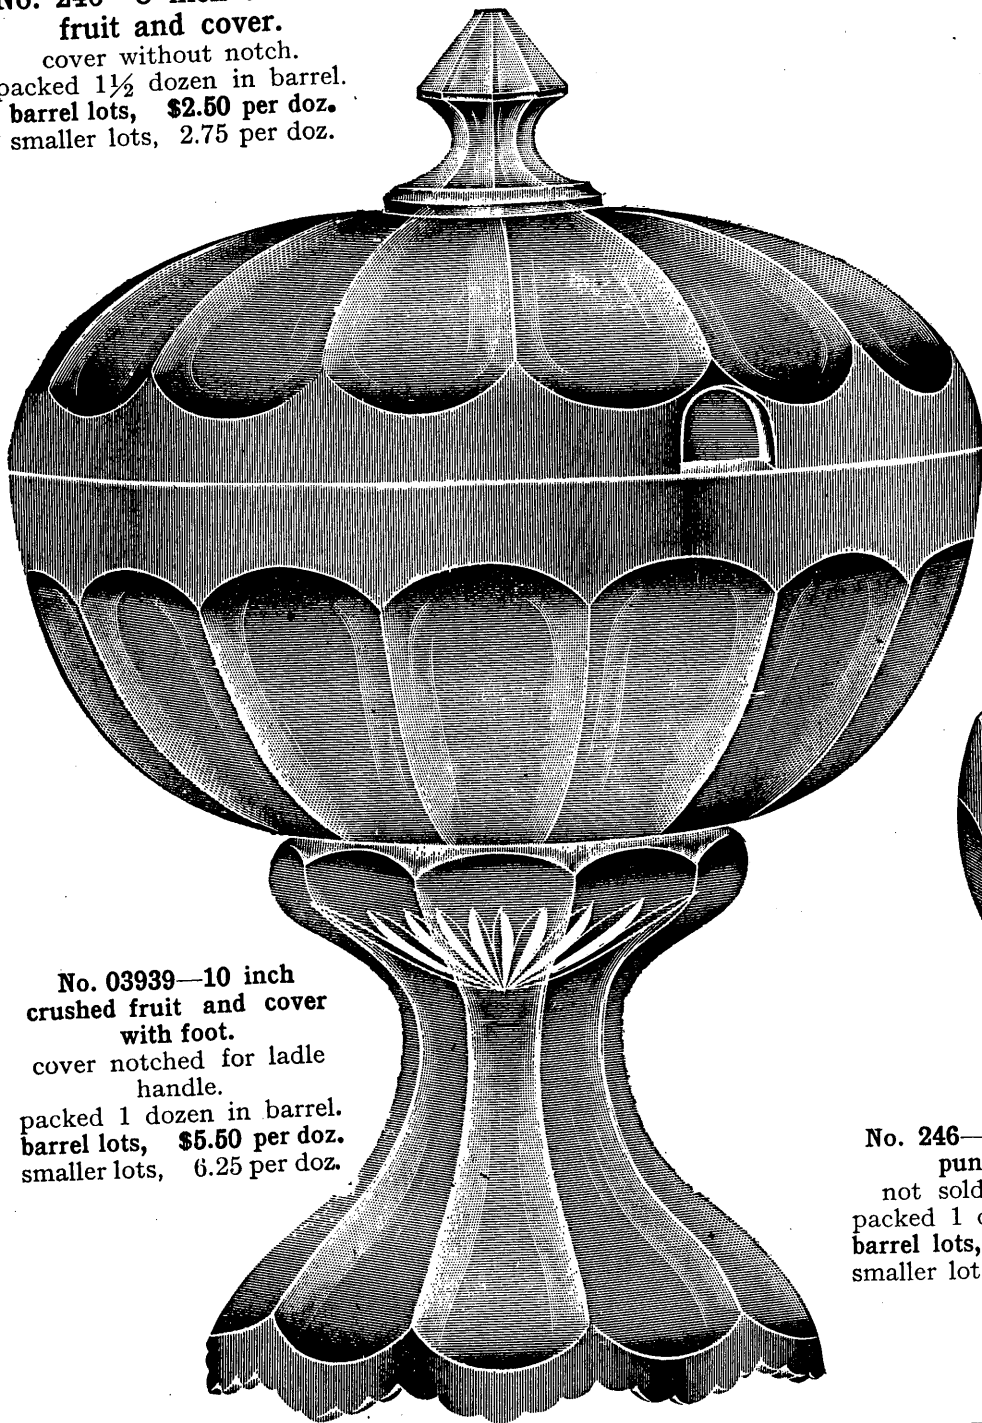

No. 246—10 inch small punch bowl.
not sold with cover.
packed 1 dozen in barrel.
barrel lots, $2.75 per doz.
smaller lots, 3.25 per doz.

No. 03939—10 inch crushed fruit and cover with foot.
cover notched for ladle handle.
packed 1 dozen in barrel.
barrel lots, $5.50 per doz.
smaller lots, 6.25 per doz.

Colonial goods.
very highly polished.