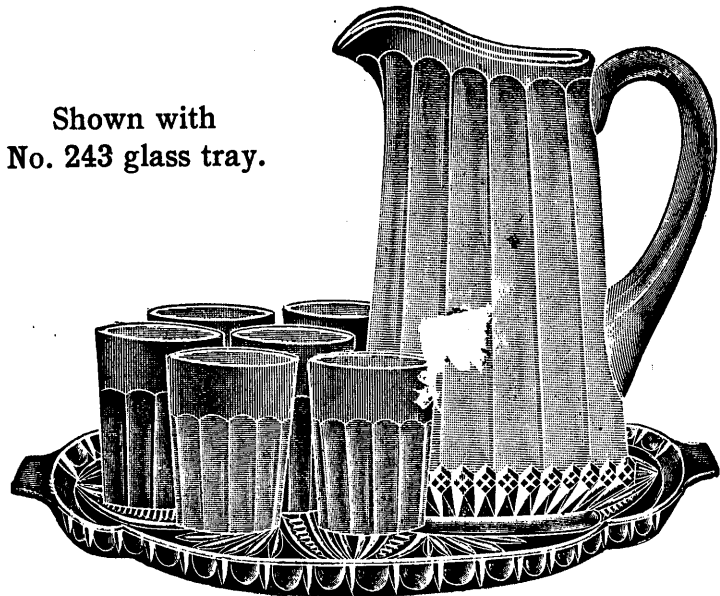

Shown with
No. 243 glass tray.

No. 6A lemonade set, without tray.
pressed 1/2 gallon pitcher and pressed ground bottom tumblers.
packed 1 dozen sets in barrel.
per dozen sets in barrel lots, $4.50
per dozen sets in smaller lots, 5.00

1/4 size
cut.