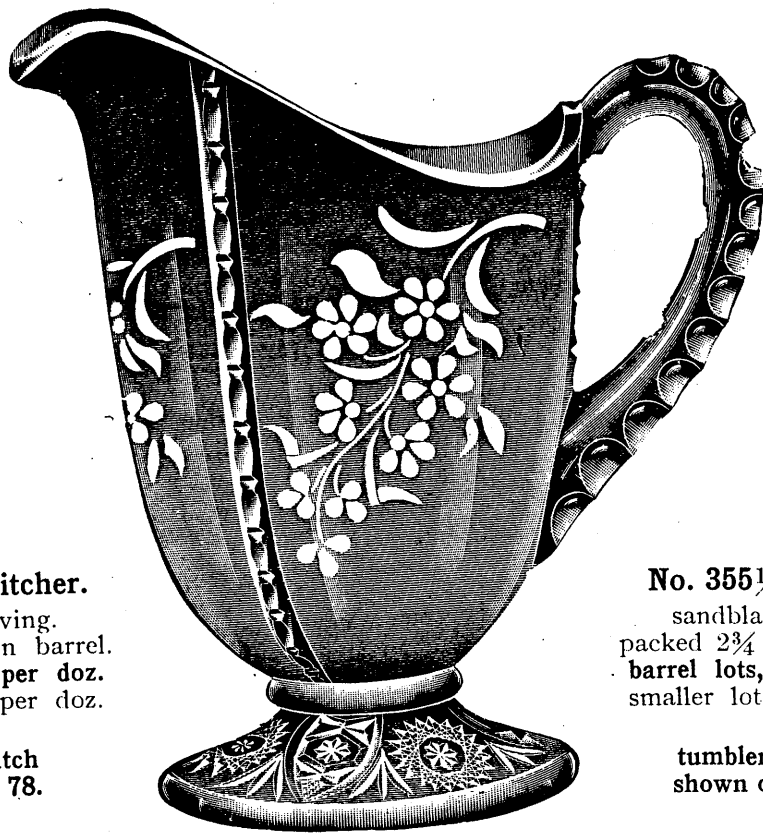

No. 355 $\frac{1}{2}$ / 3 pitcher.
sandblast engraving.
packed 2 $\frac{3}{4}$ dozen in barrel.
barrel lots, $1.50 per doz.
smaller lots, 1.65 per doz.

No. 355 $\frac{1}{2}$ / 5 pitcher.
sandblast engraving.
packed 2 $\frac{3}{4}$ dozen in barrel.
barrel lots, $1.50 per doz.
smaller lots, 1.65 per doz.

tumbler to match
shown on page 79.