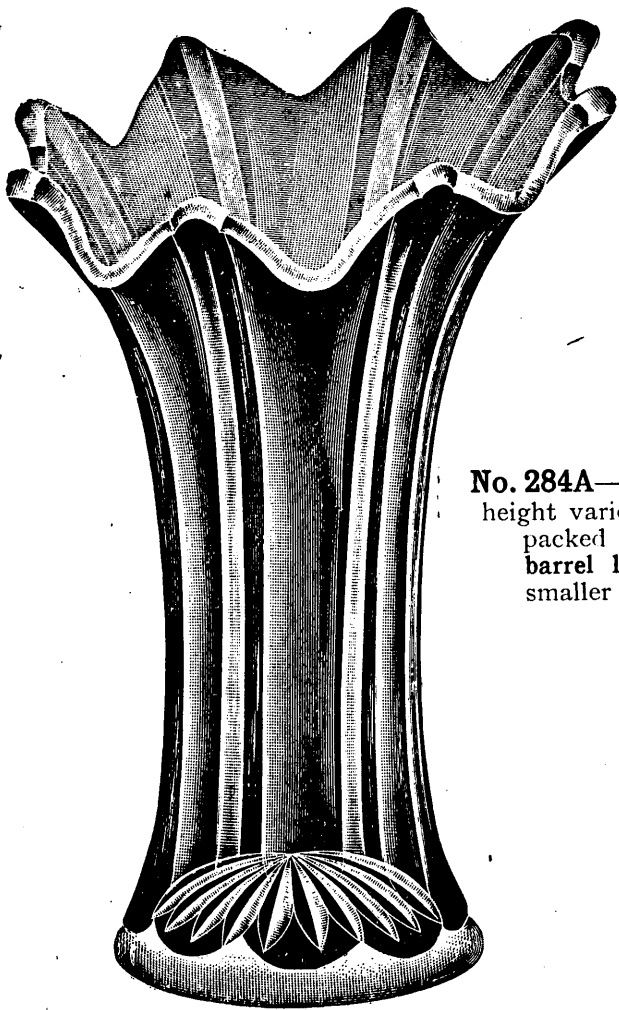

No. 284A—10 in. sweet pea vase.
height varies from 8 to 10 inches.
packed 2½ dozen in barrel.
barrel lots, $0.80 per doz.
smaller lots, 1.00 per doz.