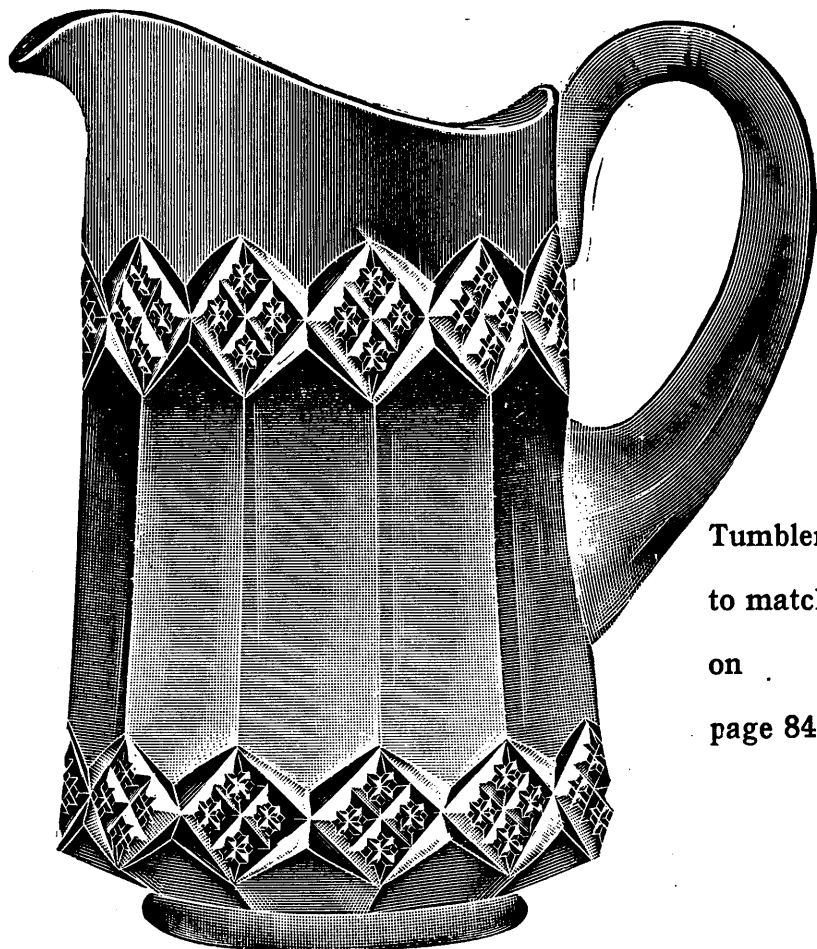

No. 1— $\frac{1}{2}$ gallon tankard pitcher.
packed $1\frac{3}{4}$ dozen in barrel.
barrel lots, $3.00 per doz.
smaller lots, 3.25 per doz.

Tumbler
to match
on
page 84