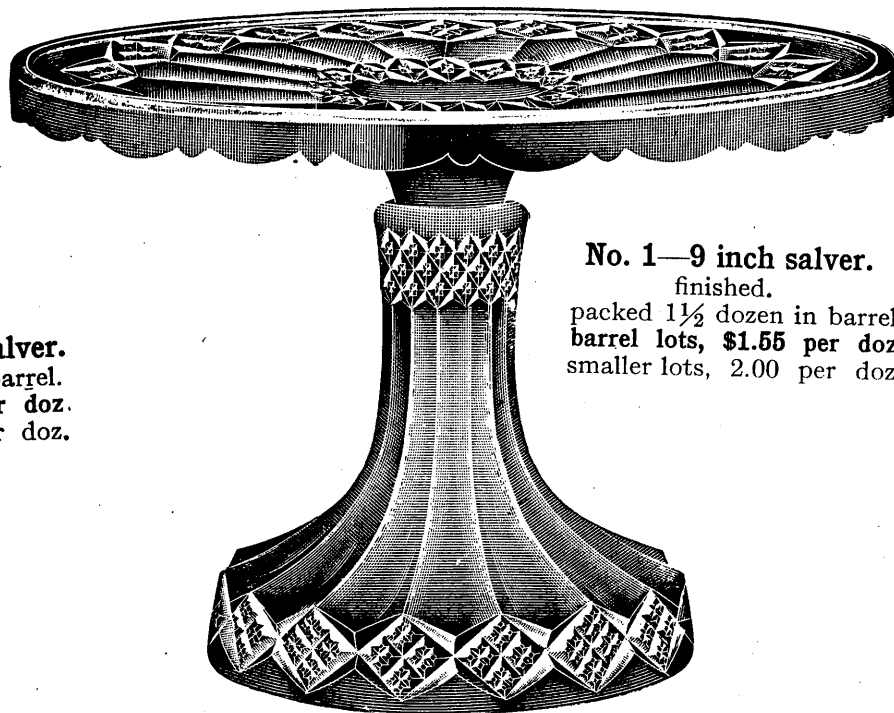

No. 5 $\frac{1}{2}$ —9 inch salver.
packed 1 $\frac{1}{2}$ dozen in barrel.
barrel lots, $1.10 per doz.
smaller lots, 1.50 per doz.

No. 1—9 inch salver.
finished.
packed 1 $\frac{1}{2}$ dozen in barrel.
barrel lots, $1.55 per doz.
smaller lots, 2.00 per doz.

These are half size cuts. For our special quantity discounts see terms on page 2.