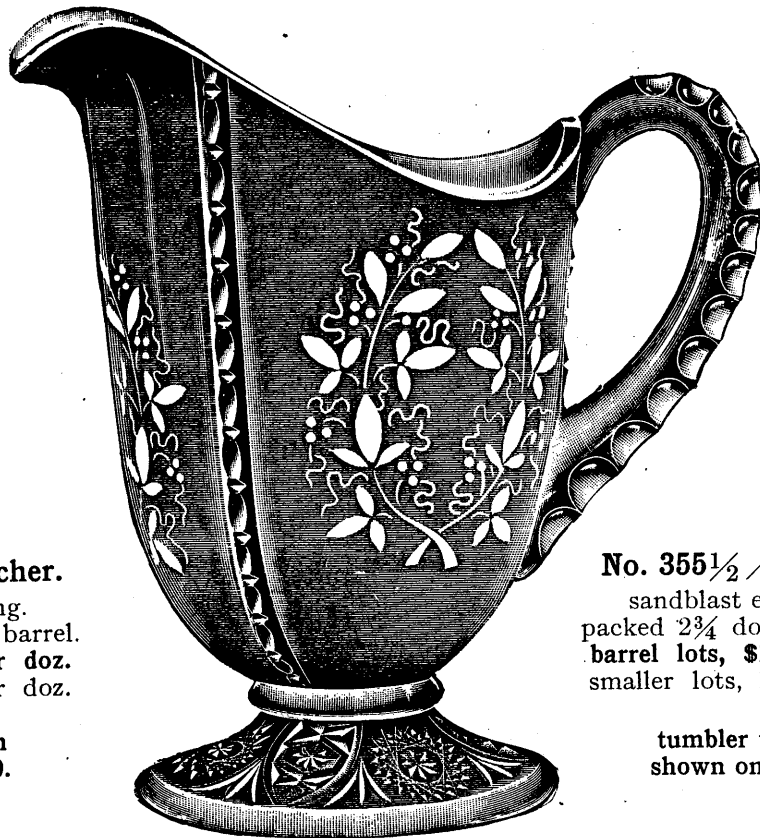

No. 355 $\frac{1}{2}$ / 10 pitcher.
sandblast engraving.
packed 2 $\frac{3}{4}$ dozen in barrel.
barrel lots, $1.50 per doz.
smaller lots, 1.65 per doz.

No. 355 $\frac{1}{2}$ / 14 pitcher.
sandblast engraving.
packed 2 $\frac{3}{4}$ dozen in barrel.
barrel lots, $1.50 per doz.
smaller lots, 1.65 per doz.

tumbler to match
shown on page 79.