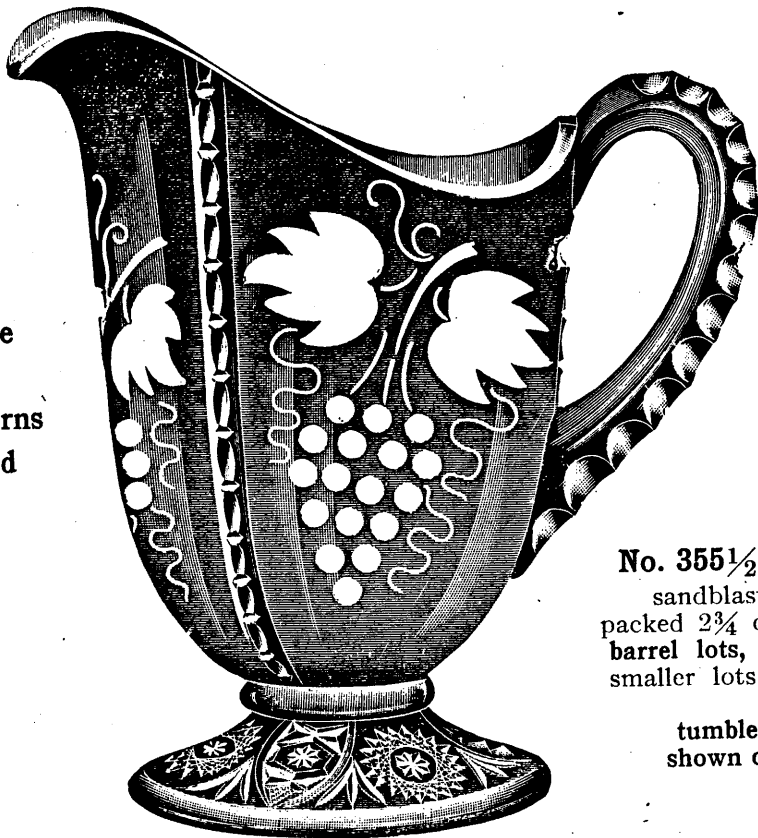

No. 355 $\frac{1}{2}$ / 10 pitcher.
sandblast engraving.
packed 2 $\frac{3}{4}$ dozen in barrel.
barrel lots, $1.50 per doz.
smaller lots, 1.65 per doz.

tumbler to match
shown on page 79.