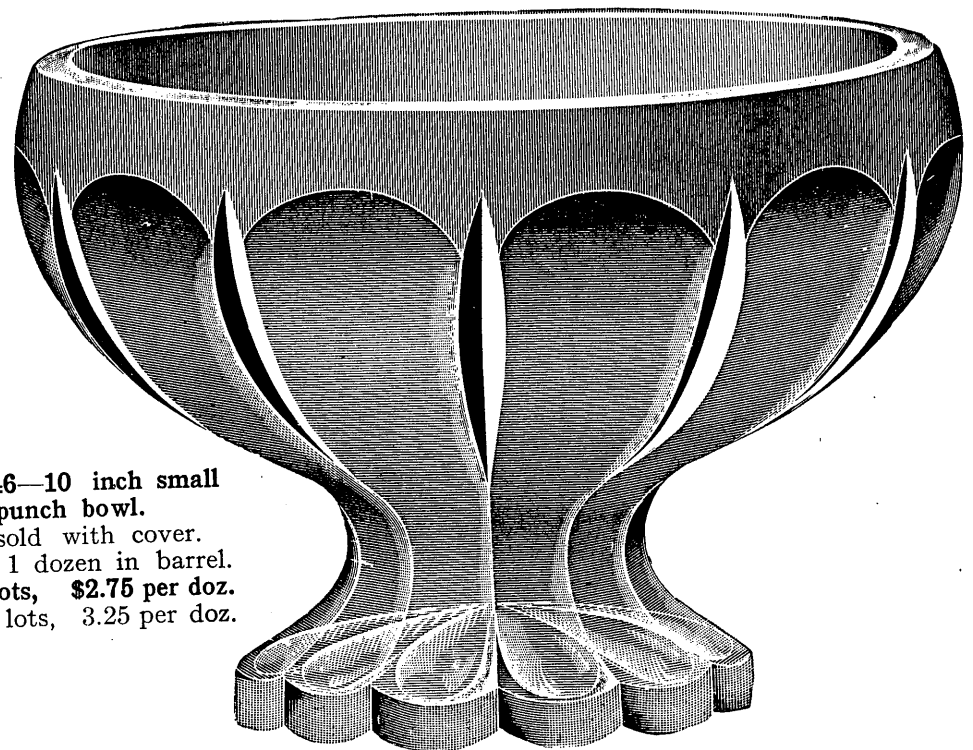

Colonial goods.
very highly polished.

No. 246—10 inch small punch bowl.
not sold with cover.
packed 1 dozen in barrel.
barrel lots, \$2.75 per doz.
smaller lots, 3.25 per doz.

These are half size cuts. For other colonial goods see list of open stock patterns, page 191.