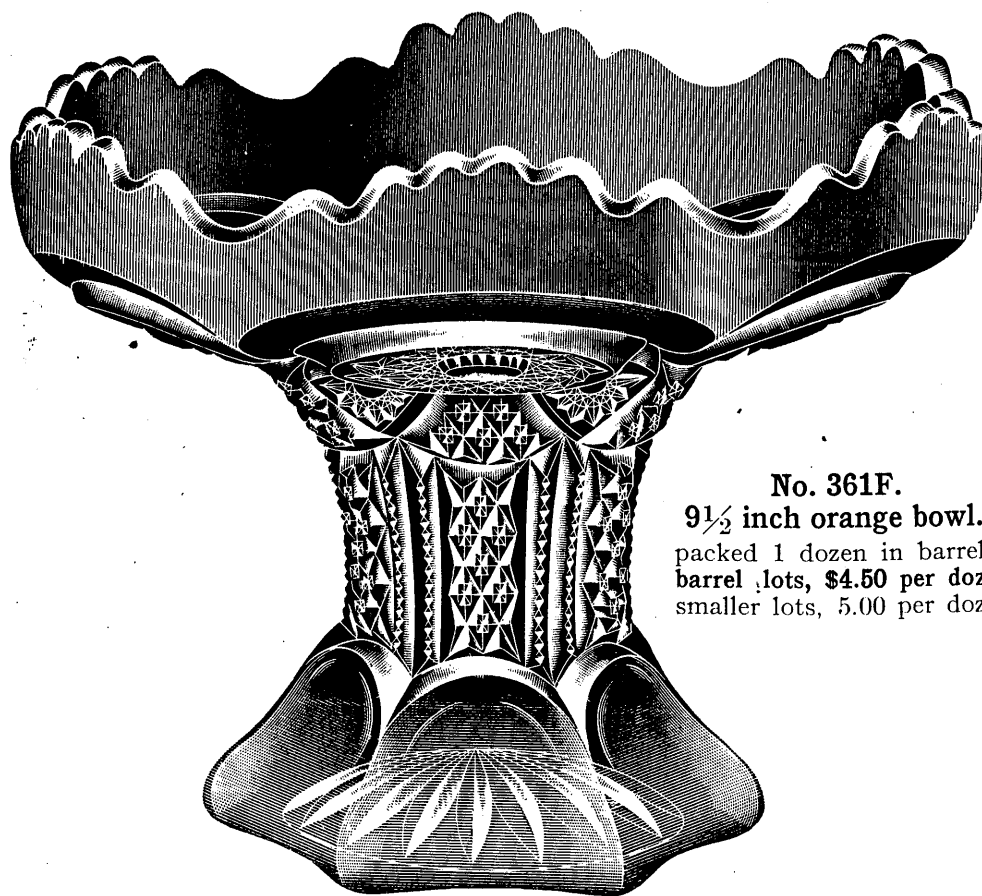

No. 361F.
9½ inch orange bowl.
packed 1 dozen in barrel.
barrel lots, $4.50 per doz.
smaller lots, 5.00 per doz.