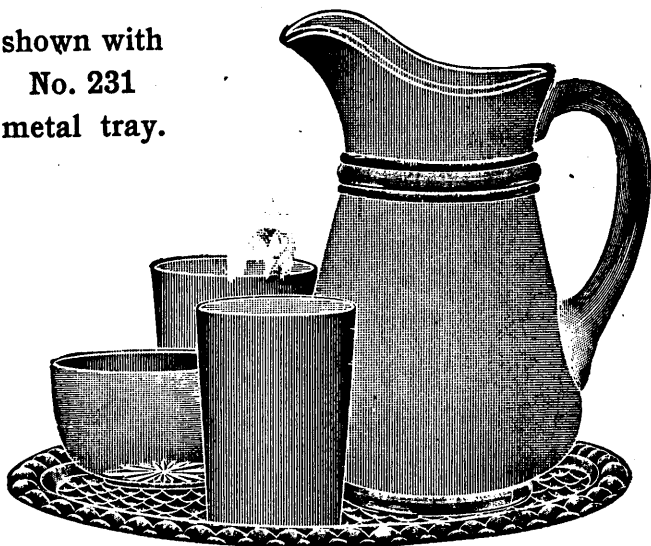

No. 82 water set, without tray.
consists of blown $\frac{1}{2}$ gallon pitcher, pressed finger bowl,
and two pressed, ground bottom tumblers.
packed 1 dozen sets in barrel.
per dozen sets in barrel lots, **$4.00** } without
per dozen sets in smaller lots, 4.50 } tray

For trays
see pages
64 and 65

shown with
No. 231
metal tray.