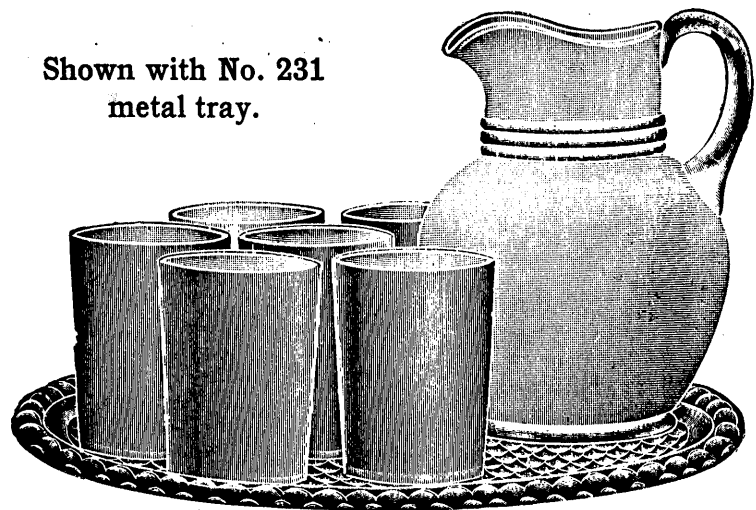

Shown with No. 231
metal tray.

No. 083 lemonade set, without tray.
blown pitcher and pressed ground bottom tumblers.
packed 1 dozen sets in barrel.
per dozen sets in barrel lots, $4.25 } without
per dozen sets in smaller lots, 4.75 } tray

1/4 size
cut.