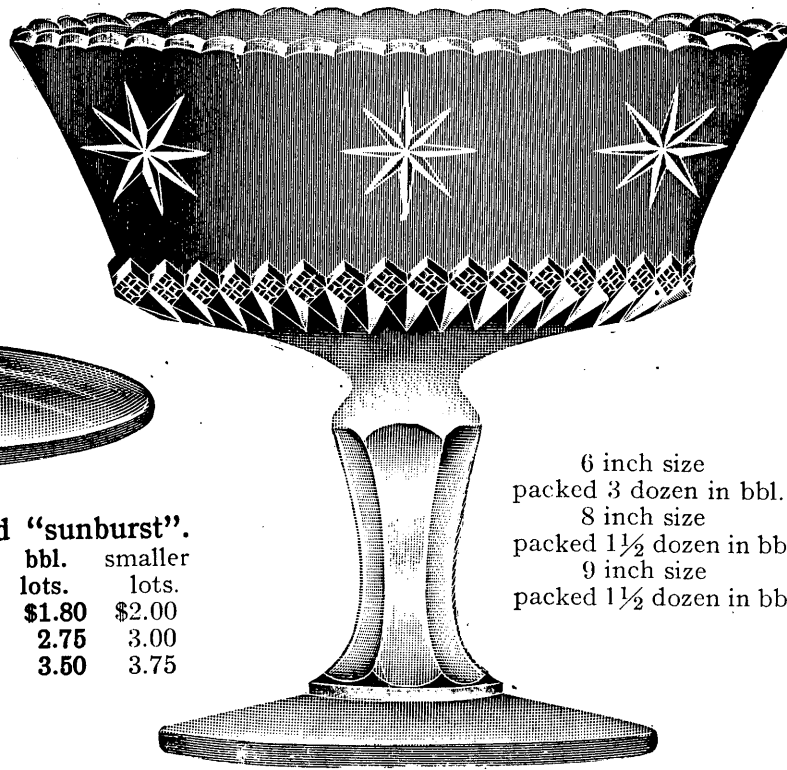

6 inch size
packed 3 dozen in bbl.
8 inch size
packed 1½ dozen in bbl.
9 inch size
packed 1½ dozen in bbl.

No. 4/125
footed bowl, hand engraved stars.
(made in three sizes.)

	bb.	smaller
per doz. in	lots.	lots.
6 inch size,	$1.50	$1.75
8 inch size,	2.60	2.90
9 inch size,	3.00	3.30