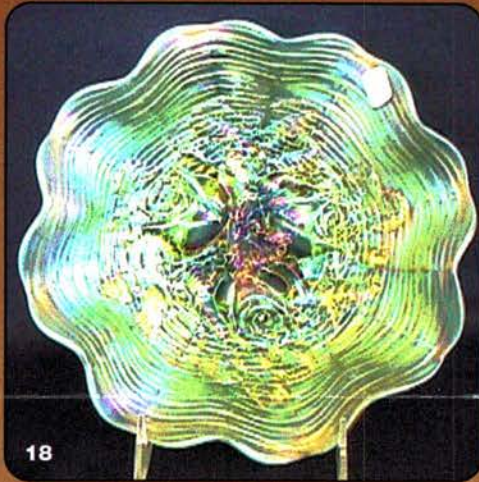

Outstanding Carnival Glass **AUCTION**

Saturday, November 20th, 2004 -- 9:30 A.M.
Phyllis and Steve Long Collection

Holiday Inn - Wentzville
900 Corporate Parkway (Exit 212a off of I-70)
Wentzville, Missouri

For Reservations call: 636-327-7001

Jim and Jan Seeck

Seeck Auctions 641-424-1116