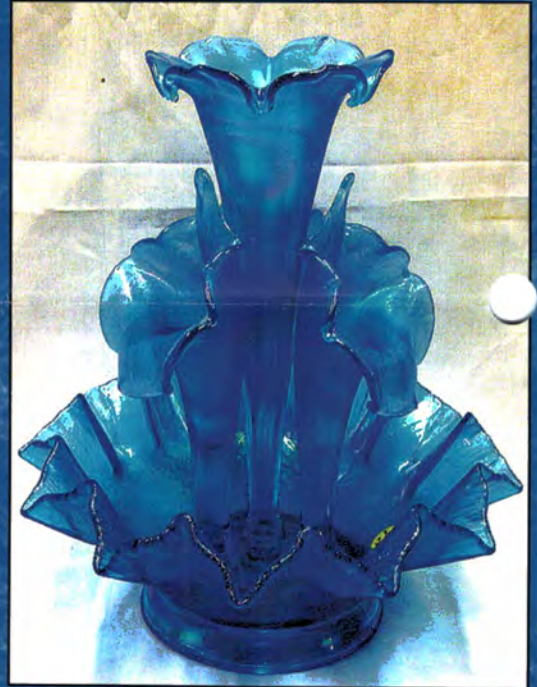

Fridays Contemporary