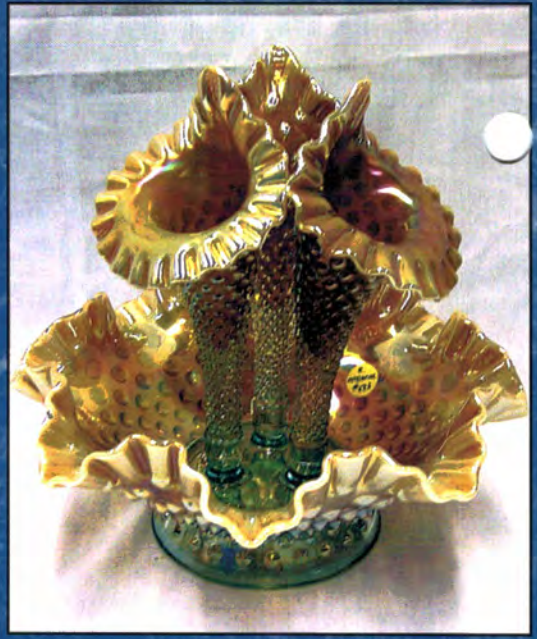

Fridays Contemporary