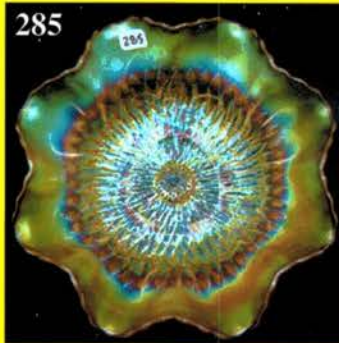

AIR CAPITAL CARNIVAL GLASS CONVENTION AUCTION

Held In Wichita, Kansas

SESSION I - Friday Evening, October 15, 2004 - 6:30 p.m.

SESSION II - Saturday, October 16, 2004 - 9:00 a.m.

Held by the Mickey Reichel Auction L.C.

Website: www.AWK-SHN.com

Held In **23RD ANNUAL CONVENTION**

★ ★ ★ *EVERYONE IS WELCOME* ★ ★ ★