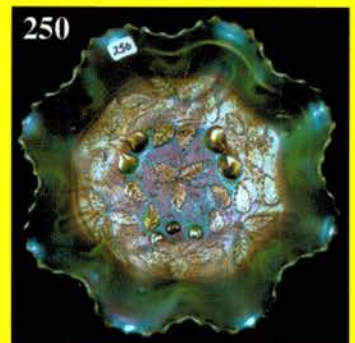

AIR CAPITAL CARNIVAL GLASS CONVENTION AUCTION

Held In Wichita, Kansas

SESSION I - Friday Evening, October 15, 2004 - 6:30 p.m.

SESSION II - Saturday, October 16, 2004 - 9:00 a.m.

Held by the Mickey Reichel Auction L.C.

Website: www.AWK-SHN.com

Held In **23RD ANNUAL CONVENTION**

★ ★ ★ *EVERYONE IS WELCOME* ★ ★ ★