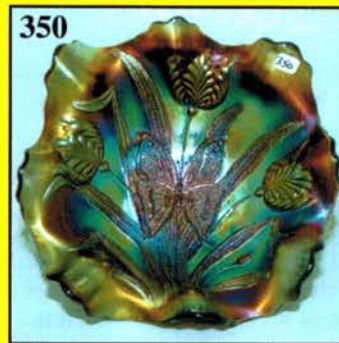

AIR CAPITAL CARNIVAL GLASS CONVENTION AUCTION

Held In Wichita, Kansas

SESSION I - Friday Evening, October 15, 2004 - 6:30 p.m.

SESSION II - Saturday, October 16, 2004 - 9:00 a.m.

Held by the Mickey Reichel Auction L.C.

Website: www.AWK-SHN.com

Held In **23RD ANNUAL CONVENTION**

★ ★ ★ *EVERYONE IS WELCOME* ★ ★ ★