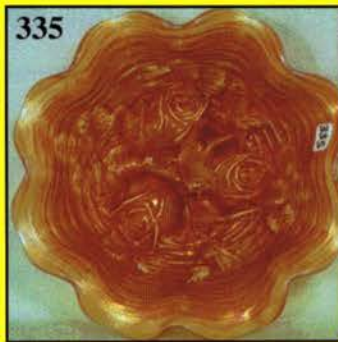

AIR CAPITAL CARNIVAL GLASS CONVENTION AUCTION

Held In Wichita, Kansas

SESSION I - Friday Evening, October 15, 2004 - 6:30 p.m.

SESSION II - Saturday, October 16, 2004 - 9:00 a.m.

Held by the Mickey Reichel Auction L.C.

Website: www.AWK-SHN.com

Held In **23RD ANNUAL CONVENTION**

★ ★ ★ *EVERYONE IS WELCOME* ★ ★ ★