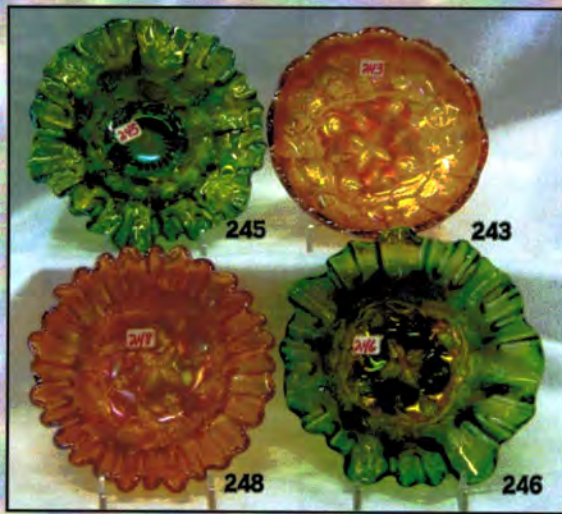

Email: jwrodamidwest@earthlink.net or lwrodamidwest@earthlink.net

- 295 283. M-burg frosted crystal Hobstar & Feather 4 pc. Bridge set.
- 45, 284 (2) M-burg frosted crystal Hobstar & Feather sherbets; 1-flared and 1-round. Choice.
- 65, 55 285. (3) M-burg frosted crystal Hobstar & Feather pieces; 1-ruffled compote, 1-deep compote, 1-ICS compote. Choice.
- 600 286. M-burg frosted crystal Hobstar & Feather stemmed rose bowl. Very Rare!
- 200 287. M-burg radium purple 9" Grape Wreath Vt. w/Star 6 ruffle bowl.
- 70 288. M-burg radium mari. 9" Grape Wreath Vt. w/Star 6 ruffle bowl.
- 85 289. M-burg radium green 9" Grape Wreath Vt. w/Star 6 ruffle bowl.
- 100 290. M-burg radium mari. 8" Nesting Swans deep bowl, flaring on top.
- 400 291. M-burg satin marigold 10" Hanging Cherries w/Hobnail back 6 ruffle bowl. Has small repair on collar base.
- 1600 292. M-burg satin mari. 10" Vintage ICS bowl w/Hobnail back
- 1000 293. M-burg radium purple 10" Grape Leaves 6 ruffle bowl.
- 900 294. M-burg radium mari. 10" Grape Leaves 3-1 edge bowl.
- 450 295. M-burg radium purple 10" Fleur-de-lys ICS collar base bowl
- 750 296. M-burg radium green 10" Fleur-de-lys ICS collar base bowl.
- 150 297. M-burg radium mari. 10" Fleur-de-lys 3-1 edge ruffled bowl.
- 300 298. M-burg radium green 10" Fleur-de-lys 3-1 edge ruffled bowl.
- 275 299. M-burg radium purple 10" Fleur-de-lys deep round bowl.
- 250 300. M-burg radium green 10" Fleur-de-lys 6 ruffle bowl
- 350 301. M-burg radium mari. 8" Tulip Scroll vase. Has open bubble on inside.
- 650 302. M-burg radium purple 8" Tulip Scroll vase.
- 175 303. M-burg satin purple 7" Hanging Cherries ICS bowl
- 135 304. M-burg satin mari. 7" Hanging Cherries ICS bowl
- 145 305. M-burg satin green 7" Hanging Cherries ICS bowl.
- 200 306. M-burg radium purple 7" Hanging Cherries ICS bowl.
- 200 307. M-burg radium green 10" Blackberry Wreath 3-1 edge bowl.
- NS 95 308. M-burg radium mari. 10" Blackberry Wreath 3-1 edge bowl. *
- 200 309. M-burg radium purple 10" Blackberry Wreath 3-1 edge bowl.
- 300 310. M-burg radium green 10" Blackberry Wreath ICS bowl.
- 225 311. M-burg radium purple 10" Blackberry Wreath ICS bowl.
- 75 312. M-burg radium mari. 10" Blackberry Wreath ICS bowl.
- 95 313. M-burg radium purple 8" Blackberry Wreath flared round bowl.