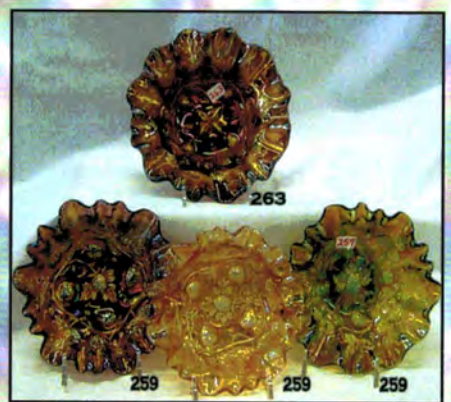

Email: jwrodamidwest@earthlink.net or lwrodamidwest@earthlink.net

- 295 283. M-burg frosted crystal Hobstar & Feather 4 pc. Bridge set.
- 45, 284 (2) M-burg frosted crystal Hobstar & Feather sherbets; 1-flared and 1-round. Choice.
- 65, 55 285. (3) M-burg frosted crystal Hobstar & Feather pieces; 1-ruffled compote, 1-deep compote, 1-ICS compote. Choice.
- 600 286. M-burg frosted crystal Hobstar & Feather stemmed rose bowl. Very Rare!
- 200 287. M-burg radium purple 9" Grape Wreath Vt. w/Star 6 ruffle bowl.
- 70 288. M-burg radium mari. 9" Grape Wreath Vt. w/Star 6 ruffle bowl.
- 85 289. M-burg radium green 9" Grape Wreath Vt. w/Star 6 ruffle bowl.
- 100 290. M-burg radium mari. 8" Nesting Swans deep bowl, flaring on top.
- 400 291. M-burg satin marigold 10" Hanging Cherries w/Hobnail back 6 ruffle bowl. Has small repair on collar base.
- 1600 292. M-burg satin mari. 10" Vintage ICS bowl w/Hobnail back
- 1000 293. M-burg radium purple 10" Grape Leaves 6 ruffle bowl.
- 900 294. M-burg radium mari. 10" Grape Leaves 3-1 edge bowl.
- 450 295. M-burg radium purple 10" Fleur-de-lys ICS collar base bowl
- 750 296. M-burg radium green 10" Fleur-de-lys ICS collar base bowl.
- 150 297. M-burg radium mari. 10" Fleur-de-lys 3-1 edge ruffled bowl.
- 300 298. M-burg radium green 10" Fleur-de-lys 3-1 edge ruffled bowl.
- 275 299. M-burg radium purple 10" Fleur-de-lys deep round bowl.
- 250 300. M-burg radium green 10" Fleur-de-lys 6 ruffle bowl
- 350 301. M-burg radium mari. 8" Tulip Scroll vase. Has open bubble on inside.
- 650 302. M-burg radium purple 8" Tulip Scroll vase.
- 175 303. M-burg satin purple 7" Hanging Cherries ICS bowl
- 135 304. M-burg satin mari. 7" Hanging Cherries ICS bowl
- 145 305. M-burg satin green 7" Hanging Cherries ICS bowl.
- 200 306. M-burg radium purple 7" Hanging Cherries ICS bowl.
- 200 307. M-burg radium green 10" Blackberry Wreath 3-1 edge bowl.
- NS 95 308. M-burg radium mari. 10" Blackberry Wreath 3-1 edge bowl. *
- 200 309. M-burg radium purple 10" Blackberry Wreath 3-1 edge bowl.
- 300 310. M-burg radium green 10" Blackberry Wreath ICS bowl.
- 225 311. M-burg radium purple 10" Blackberry Wreath ICS bowl.
- 75 312. M-burg radium mari. 10" Blackberry Wreath ICS bowl.
- 95 313. M-burg radium purple 8" Blackberry Wreath flared round bowl.