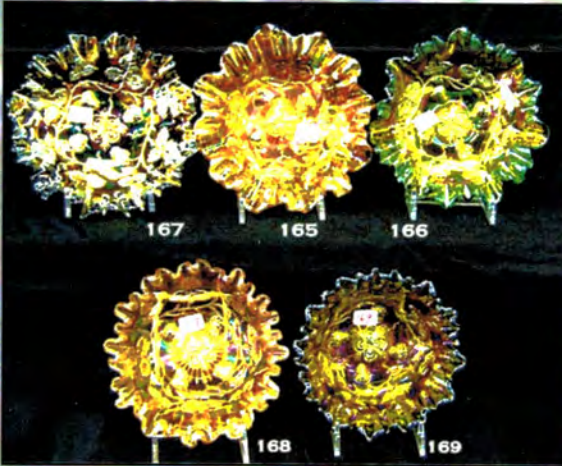

Email: jwrodamidwest@earthlink.net or lwrodamidwest@earthlink.net

- 295 283. M-burg frosted crystal Hobstar & Feather 4 pc. Bridge set.
- 45, 284 (2) M-burg frosted crystal Hobstar & Feather sherbets; 1-flared and 1-round. Choice.
- 65, 55 285. (3) M-burg frosted crystal Hobstar & Feather pieces; 1-ruffled compote, 1-deep compote, 1-ICS compote. Choice.
- 600 286. M-burg frosted crystal Hobstar & Feather stemmed rose bowl. Very Rare!
- 200 287. M-burg radium purple 9" Grape Wreath Vt. w/Star 6 ruffle bowl.
- 70 288. M-burg radium mari. 9" Grape Wreath Vt. w/Star 6 ruffle bowl.
- 85 289. M-burg radium green 9" Grape Wreath Vt. w/Star 6 ruffle bowl.
- 100 290. M-burg radium mari. 8" Nesting Swans deep bowl, flaring on top.
- 400 291. M-burg satin marigold 10" Hanging Cherries w/Hobnail back 6 ruffle bowl. Has small repair on collar base.
- 1600 292. M-burg satin mari. 10" Vintage ICS bowl w/Hobnail back
- 1000 293. M-burg radium purple 10" Grape Leaves 6 ruffle bowl.
- 900 294. M-burg radium mari. 10" Grape Leaves 3-1 edge bowl.
- 450 295. M-burg radium purple 10" Fleur-de-lys ICS collar base bowl
- 750 296. M-burg radium green 10" Fleur-de-lys ICS collar base bowl.
- 150 297. M-burg radium mari. 10" Fleur-de-lys 3-1 edge ruffled bowl.
- 300 298. M-burg radium green 10" Fleur-de-lys 3-1 edge ruffled bowl.
- 275 299. M-burg radium purple 10" Fleur-de-lys deep round bowl.
- 250 300. M-burg radium green 10" Fleur-de-lys 6 ruffle bowl
- 350 301. M-burg radium mari. 8" Tulip Scroll vase. Has open bubble on inside.
- 650 302. M-burg radium purple 8" Tulip Scroll vase.
- 175 303. M-burg satin purple 7" Hanging Cherries ICS bowl
- 135 304. M-burg satin mari. 7" Hanging Cherries ICS bowl
- 145 305. M-burg satin green 7" Hanging Cherries ICS bowl.
- 200 306. M-burg radium purple 7" Hanging Cherries ICS bowl.
- 200 307. M-burg radium green 10" Blackberry Wreath 3-1 edge bowl.
- NS 95 308. M-burg radium mari. 10" Blackberry Wreath 3-1 edge bowl. *
- 200 309. M-burg radium purple 10" Blackberry Wreath 3-1 edge bowl.
- 300 310. M-burg radium green 10" Blackberry Wreath ICS bowl.
- 225 311. M-burg radium purple 10" Blackberry Wreath ICS bowl.
- 75 312. M-burg radium mari. 10" Blackberry Wreath ICS bowl.
- 95 313. M-burg radium purple 8" Blackberry Wreath flared round bowl.