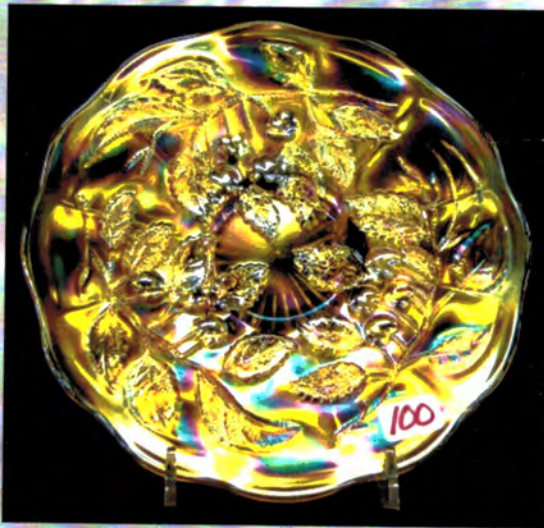

First Class

005*001*****MIXED AADC 458
 Lee Marklev
 502 N Broadway
 PO Box 306
 Mentone IN 46539-0306

Carnival Glass Collection of
Eugene & Shirley Metro, Parma, OH
Saturday August 28, 2004 at 9:45 am
at the Holiday Inn, New Philadelphia, OH