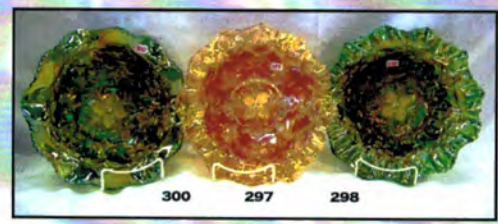

Email: jwrodamidwest@earthlink.net or lwrodamidwest@earthlink.net

- 295 283. M-burg frosted crystal Hobstar & Feather 4 pc. Bridge set.
- 45, 284 (2) M-burg frosted crystal Hobstar & Feather sherbets; 1-flared and 1-round. Choice.
- 65, 55 285. (3) M-burg frosted crystal Hobstar & Feather pieces; 1-ruffled compote, 1-deep compote, 1-ICS compote. Choice.
- 600 286. M-burg frosted crystal Hobstar & Feather stemmed rose bowl. Very Rare!
- 200 287. M-burg radium purple 9" Grape Wreath Vt. w/Star 6 ruffle bowl.
- 70 288. M-burg radium mari. 9" Grape Wreath Vt. w/Star 6 ruffle bowl.
- 85 289. M-burg radium green 9" Grape Wreath Vt. w/Star 6 ruffle bowl.
- 100 290. M-burg radium mari. 8" Nesting Swans deep bowl, flaring on top.
- 400 291. M-burg satin marigold 10" Hanging Cherries w/Hobnail back 6 ruffle bowl. Has small repair on collar base.
- 1600 292. M-burg satin mari. 10" Vintage ICS bowl w/Hobnail back
- 1000 293. M-burg radium purple 10" Grape Leaves 6 ruffle bowl.
- 900 294. M-burg radium mari. 10" Grape Leaves 3-1 edge bowl.
- 450 295. M-burg radium purple 10" Fleur-de-lys ICS collar base bowl
- 750 296. M-burg radium green 10" Fleur-de-lys ICS collar base bowl.
- 150 297. M-burg radium mari. 10" Fleur-de-lys 3-1 edge ruffled bowl.
- 300 298. M-burg radium green 10" Fleur-de-lys 3-1 edge ruffled bowl.
- 275 299. M-burg radium purple 10" Fleur-de-lys deep round bowl.
- 250 300. M-burg radium green 10" Fleur-de-lys 6 ruffle bowl
- 350 301. M-burg radium mari. 8" Tulip Scroll vase. Has open bubble on inside.
- 650 302. M-burg radium purple 8" Tulip Scroll vase.
- 175 303. M-burg satin purple 7" Hanging Cherries ICS bowl
- 135 304. M-burg satin mari. 7" Hanging Cherries ICS bowl
- 145 305. M-burg satin green 7" Hanging Cherries ICS bowl.
- 200 306. M-burg radium purple 7" Hanging Cherries ICS bowl.
- 200 307. M-burg radium green 10" Blackberry Wreath 3-1 edge bowl.
- NS 95 308. M-burg radium mari. 10" Blackberry Wreath 3-1 edge bowl. *
- 200 309. M-burg radium purple 10" Blackberry Wreath 3-1 edge bowl.
- 300 310. M-burg radium green 10" Blackberry Wreath ICS bowl.
- 225 311. M-burg radium purple 10" Blackberry Wreath ICS bowl.
- 75 312. M-burg radium mari. 10" Blackberry Wreath ICS bowl.
- 95 313. M-burg radium purple 8" Blackberry Wreath flared round bowl.