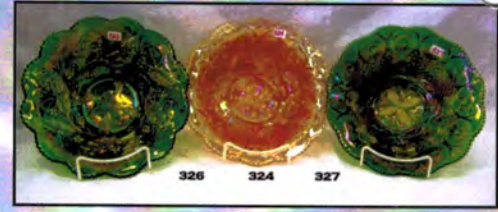

Email: jwrodamidwest@earthlink.net or lwrodamidwest@earthlink.net

- 295 283. M-burg frosted crystal Hobstar & Feather 4 pc. Bridge set.
- 45, 284 (2) M-burg frosted crystal Hobstar & Feather sherbets; 1-flared and 1-round. Choice.
- 65, 55 285. (3) M-burg frosted crystal Hobstar & Feather pieces; 1-ruffled compote, 1-deep compote, 1-ICS compote. Choice.
- 600 286. M-burg frosted crystal Hobstar & Feather stemmed rose bowl. Very Rare!
- 200 287. M-burg radium purple 9" Grape Wreath Vt. w/Star 6 ruffle bowl.
- 70 288. M-burg radium mari. 9" Grape Wreath Vt. w/Star 6 ruffle bowl.
- 85 289. M-burg radium green 9" Grape Wreath Vt. w/Star 6 ruffle bowl.
- 100 290. M-burg radium mari. 8" Nesting Swans deep bowl, flaring on top.
- 400 291. M-burg satin marigold 10" Hanging Cherries w/Hobnail back 6 ruffle bowl. Has small repair on collar base.
- 1600 292. M-burg satin mari. 10" Vintage ICS bowl w/Hobnail back
- 1000 293. M-burg radium purple 10" Grape Leaves 6 ruffle bowl.
- 900 294. M-burg radium mari. 10" Grape Leaves 3-1 edge bowl.
- 450 295. M-burg radium purple 10" Fleur-de-lys ICS collar base bowl
- 750 296. M-burg radium green 10" Fleur-de-lys ICS collar base bowl.
- 150 297. M-burg radium mari. 10" Fleur-de-lys 3-1 edge ruffled bowl.
- 300 298. M-burg radium green 10" Fleur-de-lys 3-1 edge ruffled bowl.
- 275 299. M-burg radium purple 10" Fleur-de-lys deep round bowl.
- 250 300. M-burg radium green 10" Fleur-de-lys 6 ruffle bowl
- 350 301. M-burg radium mari. 8" Tulip Scroll vase. Has open bubble on inside.
- 650 302. M-burg radium purple 8" Tulip Scroll vase.
- 175 303. M-burg satin purple 7" Hanging Cherries ICS bowl
- 135 304. M-burg satin mari. 7" Hanging Cherries ICS bowl
- 145 305. M-burg satin green 7" Hanging Cherries ICS bowl.
- 200 306. M-burg radium purple 7" Hanging Cherries ICS bowl.
- 200 307. M-burg radium green 10" Blackberry Wreath 3-1 edge bowl.
- NS 95 308. M-burg radium mari. 10" Blackberry Wreath 3-1 edge bowl. *
- 200 309. M-burg radium purple 10" Blackberry Wreath 3-1 edge bowl.
- 300 310. M-burg radium green 10" Blackberry Wreath ICS bowl.
- 225 311. M-burg radium purple 10" Blackberry Wreath ICS bowl.
- 75 312. M-burg radium mari. 10" Blackberry Wreath ICS bowl.
- 95 313. M-burg radium purple 8" Blackberry Wreath flared round bowl.