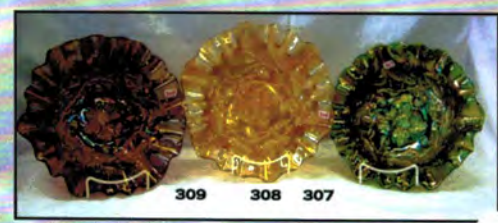

Email: jwrodamidwest@earthlink.net or lwrodamidwest@earthlink.net

- 295 283. M-burg frosted crystal Hobstar & Feather 4 pc. Bridge set.
- 45, 284 (2) M-burg frosted crystal Hobstar & Feather sherbets; 1-flared and 1-round. Choice.
- 65, 55 285. (3) M-burg frosted crystal Hobstar & Feather pieces; 1-ruffled compote, 1-deep compote, 1-ICS compote. Choice.
- 600 286. M-burg frosted crystal Hobstar & Feather stemmed rose bowl. Very Rare!
- 200 287. M-burg radium purple 9" Grape Wreath Vt. w/Star 6 ruffle bowl.
- 70 288. M-burg radium mari. 9" Grape Wreath Vt. w/Star 6 ruffle bowl.
- 85 289. M-burg radium green 9" Grape Wreath Vt. w/Star 6 ruffle bowl.
- 100 290. M-burg radium mari. 8" Nesting Swans deep bowl, flaring on top.
- 400 291. M-burg satin marigold 10" Hanging Cherries w/Hobnail back 6 ruffle bowl. Has small repair on collar base.
- 1600 292. M-burg satin mari. 10" Vintage ICS bowl w/Hobnail back
- 1000 293. M-burg radium purple 10" Grape Leaves 6 ruffle bowl.
- 900 294. M-burg radium mari. 10" Grape Leaves 3-1 edge bowl.
- 450 295. M-burg radium purple 10" Fleur-de-lys ICS collar base bowl
- 750 296. M-burg radium green 10" Fleur-de-lys ICS collar base bowl.
- 150 297. M-burg radium mari. 10" Fleur-de-lys 3-1 edge ruffled bowl.
- 300 298. M-burg radium green 10" Fleur-de-lys 3-1 edge ruffled bowl.
- 275 299. M-burg radium purple 10" Fleur-de-lys deep round bowl.
- 250 300. M-burg radium green 10" Fleur-de-lys 6 ruffle bowl
- 350 301. M-burg radium mari. 8" Tulip Scroll vase. Has open bubble on inside.
- 650 302. M-burg radium purple 8" Tulip Scroll vase.
- 175 303. M-burg satin purple 7" Hanging Cherries ICS bowl
- 135 304. M-burg satin mari. 7" Hanging Cherries ICS bowl
- 145 305. M-burg satin green 7" Hanging Cherries ICS bowl.
- 200 306. M-burg radium purple 7" Hanging Cherries ICS bowl.
- 200 307. M-burg radium green 10" Blackberry Wreath 3-1 edge bowl.
- NS 95 308. M-burg radium mari. 10" Blackberry Wreath 3-1 edge bowl. *
- 200 309. M-burg radium purple 10" Blackberry Wreath 3-1 edge bowl.
- 300 310. M-burg radium green 10" Blackberry Wreath ICS bowl.
- 225 311. M-burg radium purple 10" Blackberry Wreath ICS bowl.
- 75 312. M-burg radium mari. 10" Blackberry Wreath ICS bowl.
- 95 313. M-burg radium purple 8" Blackberry Wreath flared round bowl.