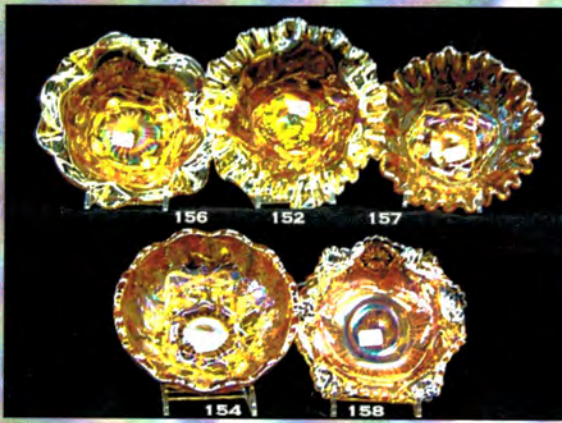

Email: jwrodamidwest@earthlink.net or lwrodamidwest@earthlink.net

- 295 283. M-burg frosted crystal Hobstar & Feather 4 pc. Bridge set.
- 45, 284 (2) M-burg frosted crystal Hobstar & Feather sherbets; 1-flared and 1-round. Choice.
- 65, 55 285. (3) M-burg frosted crystal Hobstar & Feather pieces; 1-ruffled compote, 1-deep compote, 1-ICS compote. Choice.
- 600 286. M-burg frosted crystal Hobstar & Feather stemmed rose bowl. Very Rare!
- 200 287. M-burg radium purple 9" Grape Wreath Vt. w/Star 6 ruffle bowl.
- 70 288. M-burg radium mari. 9" Grape Wreath Vt. w/Star 6 ruffle bowl.
- 85 289. M-burg radium green 9" Grape Wreath Vt. w/Star 6 ruffle bowl.
- 100 290. M-burg radium mari. 8" Nesting Swans deep bowl, flaring on top.
- 400 291. M-burg satin marigold 10" Hanging Cherries w/Hobnail back 6 ruffle bowl. Has small repair on collar base.
- 1600 292. M-burg satin mari. 10" Vintage ICS bowl w/Hobnail back
- 1000 293. M-burg radium purple 10" Grape Leaves 6 ruffle bowl.
- 900 294. M-burg radium mari. 10" Grape Leaves 3-1 edge bowl.
- 450 295. M-burg radium purple 10" Fleur-de-lys ICS collar base bowl
- 750 296. M-burg radium green 10" Fleur-de-lys ICS collar base bowl.
- 150 297. M-burg radium mari. 10" Fleur-de-lys 3-1 edge ruffled bowl.
- 300 298. M-burg radium green 10" Fleur-de-lys 3-1 edge ruffled bowl.
- 275 299. M-burg radium purple 10" Fleur-de-lys deep round bowl.
- 250 300. M-burg radium green 10" Fleur-de-lys 6 ruffle bowl
- 350 301. M-burg radium mari. 8" Tulip Scroll vase. Has open bubble on inside.
- 650 302. M-burg radium purple 8" Tulip Scroll vase.
- 175 303. M-burg satin purple 7" Hanging Cherries ICS bowl
- 135 304. M-burg satin mari. 7" Hanging Cherries ICS bowl
- 145 305. M-burg satin green 7" Hanging Cherries ICS bowl.
- 200 306. M-burg radium purple 7" Hanging Cherries ICS bowl.
- 200 307. M-burg radium green 10" Blackberry Wreath 3-1 edge bowl.
- NS 95 308. M-burg radium mari. 10" Blackberry Wreath 3-1 edge bowl. *
- 200 309. M-burg radium purple 10" Blackberry Wreath 3-1 edge bowl.
- 300 310. M-burg radium green 10" Blackberry Wreath ICS bowl.
- 225 311. M-burg radium purple 10" Blackberry Wreath ICS bowl.
- 75 312. M-burg radium mari. 10" Blackberry Wreath ICS bowl.
- 95 313. M-burg radium purple 8" Blackberry Wreath flared round bowl.