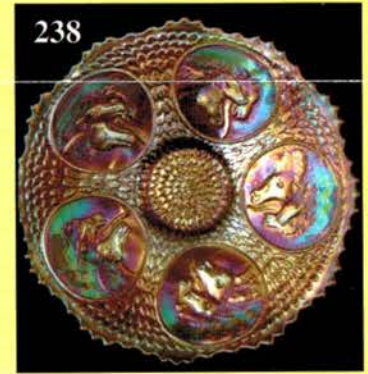

www.AWK-SHN.com

CARNIVAL GLASS AUCTION

Saturday, March 20, 2004 9:00 a.m.

CUNNINGHAM COLLECTION FROM KANSAS
★ AND OTHER SELECT MIDWEST COLLECTORS ★

Held By the Mickey Reichel Antique & Auction L.C.

Office: 660-882-5292 • Home: 660-882-5283