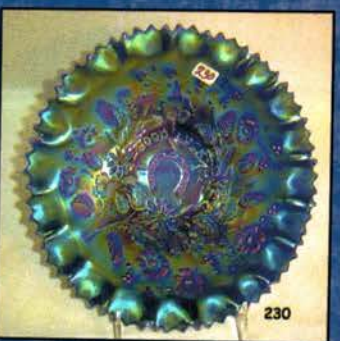

Evening 937-447-8909

Email: jwrodamidwest@earthlink.net or midwestauctions@earthlink.net

Licensed in favor of the State of Florida

Jim Wroda license #AU3132 – Mike Baker license #AU3133

- 250 A. Mari. full pint Golden Wedding Bottle with original top & box! SUPER CONDITION!!
- 105 1. Imperial mari. 9" Open Rose plate.
- 115 2. Marigold lamp shade Thistle pattern. Maker unknown.
- 150 3. **Terry Crider Red 6" JIP vase with opal rim. Super!**
- 45 4. Marigold My Lady powder jar. Very Scarce!
- 25 5. Westmoreland purple candle lamp. Nice.
- 95 6. **Fenton purple Grape & Cable Presznick humidior; Contemporary 1969 Presznick Museum.**
- 165 7. McKee white 9" Aztec Advertising plate 2nd year Molans Furniture Company Union Town Penn. Signed Pres-Cut. (has some scratches) Age??
- 185 8. **Green Signed Hansen Town Pump and trough. Super color!**
- 70 9. Cambridge green Inverted Strawberry powder jar bottom.
- 185 10. ACGA 1986 souvenir Morning Glory JIP vase. RARE SHAPE.
- 125 10a **European 11" purple "Rings" vase. Super radium irid.! Don't know the exact pattern name or if there even is one. Very nice piece of glass though! Maybe this the sleeper of the auction???**
- 1200 11. Regal Iris AO Contemporary GWTW lamp. Very Rare contemporary item. Not many chances to buy one of these! BIG!!
- 800 12. Cambridge dark marigold Venetian giant rose bowl. VERY RARE!
- 400 13. Cambridge purple Inverted Strawberry lg compote
- 600 14. Westmoreland MMG Dewberry water pitcher. - Very Nice. VERY RARE PITCHER!
- 1000 15. **N-WOOD CUSTARD W/NUTMEG 15" DANCING LADIES HANGING LAMP. SUPER RARE!!!! THE STORY IS THIS LAMP CAME RIGHT OUT OF HARRY NORTHWOODS HOUSE!**
- 300 16. Celeste blue 18" Ring Optic Stretch vase.
- 400 17. Tangerine 18" Ring Optic Stretch vase.
- 400 18. Imperial mari 11" 474 cupped in vase.
- 4000 19. **IMPERIAL ELEC. PURPLE 11" HOMESTEAD CHOP PLATE. THIS IS THE ONE. YOU WILL WAIT YEARS TO SEE ONE LIKE THIS AGAIN. PERFECT PRESSING W/PERFECT IRID.**
- 5000 19A. **IMPERIAL EMERALD GREEN 11" HOMESTEAD CHOP PLATE. EXTREMELY RARE! JUST AN ABSOLUTELY GORGEOUS CHOP PLATE!**
- 350 19B. Imperial smoke 11" Homestead chop plate. Very Rare w/Nice pastel irid. Signed NuArt. Has small stone in collar base.
- 4000 20. **IMPERIAL ELEC. PURPLE 10" CHRYSANTHEMUM CHOP PLATE. KILLER PLATE!! RARE**
- 1400 21. Imperial marigold 10" Chrysanthemum chop plate. Super radium irid. on a scarce plate.
- 2000 22. **IMPERIAL SMOKE ROBINS WATER PITCHER. FANTASTIC PASTEL IRID. ON A RARE PITCHER!**
- 300 23. Imperial smoke Robins tumbler. Very scarce
- 475 24. **Imperial smoke large Zipper Loop lamp. VERY RARE!!**
- 600 24A. **Imp. large mari. Zipper Loop lamp. Super color, very scarce!**
- 950 25. **Imperial smoke 4" Parlor Panels squatty vase. Has over a 3 1/4" base! Nice!**
- 550 26. **Imperial Grape smoke wine decanter. Very scarce! Super pastel irid.**
- 425 27. **Imperial Grape elec. purple water carafe. WOW!**
- 550 28. **Imperial Grape elec. purple wine decanter. STUNNING!**
- 4000 29. Imperial Grape elec. purple wines (6). 6 x money All are beautiful.
- 225 30. Imperial elec. purple 8" Windmill ruffled bowl.
- 425 31. Imperial elec. purple Windmill milk pitcher. Another Imperial beauty. Has couple nips in pattern.
- 175 32. Imperial elec. purple Octagon small compote. Small surface flake on bottom. SUPER!!
- 425 33. **Imperial marigold Poppy Show vase. Very scarce! Color from top to bottom.**
- 75 34. **Imperial elec. purple 7" Embossed Scroll ruffled bowl w/File ext. SUPER**
- 175 35. **Imperial smoke 7" Embossed Scroll ruffled bowl w/Plain ext. RARE COLOR, WOW**
- 65 36. **Imperial elec. purple 7" Open Rose footed round bowl. SUPER!**
- 325 37. **Imperial elec. purple 8 1/2" Cobblestone bowl.**
- 300 38. Imperial mari. 8 1/2" Cobblestone bowl.
- 110 39. Imperial green Hobstar Flower stemmed ruffled compote.
- 30 40. Imperial marigold Hobstar Flower stemmed ruffled compote.
- 16,000 41. **M-BURG MARIGOLD 12" PEACOCK AT URN CHOP PLATE. SUPER IMPRESSIVE RADIUM IRID. AN EXTREMELY RARE ITEM WITH OUTSTANDING RADIUM IRID.! A TOP PIECE IN ANY CHOP PLATE OR MILLERSBURG COLLECTION!**
- 4000 42. **M-BURG PURPLE 10" HANGING CHERRIES CHOP PLATE. RADIUM IRID. RARE! Small no harm nick on collar base.**
- 500 43. **M-burg green Marilyn water pitcher. Radium. Very scarce**
- 700 44. **M-burg purple Marilyn water pitcher. Very scarce! Radium.**
- 550 45. **M-burg marigold Marilyn water pitcher. Scarce Radium.**
- 100 46. M-burg purple Marilyn tumbler. Nice!
- 205 ea 47. M-burg marigold Marilyn tumblers (3) Choice.
- 10,000 48. **M-BURG PURPLE 10" ROSE COLUMNS VASE. SUPER RADIUM BLUE IRID.. THE ABSOLUTE BEST ONE OF THESE I HAVE EVER SEEN! WOW!**