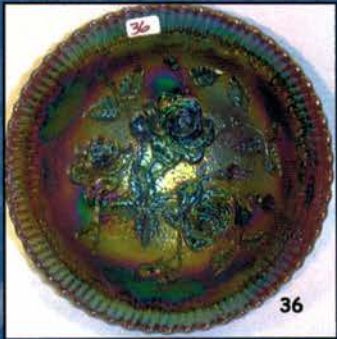

Evening 937-447-8909

Email: jwrodamidwest@earthlink.net or midwestauctions@earthlink.net

Licensed in favor of the State of Florida

Jim Wroda license #AU3132 – Mike Baker license #AU3133

- 250 A. Mari. full pint Golden Wedding Bottle with original top & box! SUPER CONDITION!!
- 105 1. Imperial mari. 9" Open Rose plate.
- 115 2. Marigold lamp shade Thistle pattern. Maker unknown.
- 150 3. **Terry Crider Red 6" JIP vase with opal rim. Super!**
- 45 4. Marigold My Lady powder jar. Very Scarce!
- 25 5. Westmoreland purple candle lamp. Nice.
- 95 6. **Fenton purple Grape & Cable Presznick humidior; Contemporary 1969 Presznick Museum.**
- 165 7. McKee white 9" Aztec Advertising plate 2nd year Molans Furniture Company Union Town Penn. Signed Pres-Cut. (has some scratches) Age??
- 185 8. **Green Signed Hansen Town Pump and trough. Super color!**
- 70 9. Cambridge green Inverted Strawberry powder jar bottom.
- 185 10. ACGA 1986 souvenir Morning Glory JIP vase. RARE SHAPE.
- 125 10a **European 11" purple "Rings" vase. Super radium irid.! Don't know the exact pattern name or if there even is one. Very nice piece of glass though! Maybe this the sleeper of the auction???**
- 1200 11. Regal Iris AO Contemporary GWTW lamp. Very Rare contemporary item. Not many chances to buy one of these! BIG!!
- 800 12. Cambridge dark marigold Venetian giant rose bowl. VERY RARE!
- 400 13. Cambridge purple Inverted Strawberry lg compote
- 600 14. Westmoreland MMG Dewberry water pitcher. - Very Nice. VERY RARE PITCHER!
- 1000 15. **N-WOOD CUSTARD W/NUTMEG 15" DANCING LADIES HANGING LAMP. SUPER RARE!!!! THE STORY IS THIS LAMP CAME RIGHT OUT OF HARRY NORTHWOODS HOUSE!**
- 300 16. Celeste blue 18" Ring Optic Stretch vase.
- 400 17. Tangerine 18" Ring Optic Stretch vase.
- 400 18. Imperial mari 11" 474 cupped in vase.
- 4000 19. **IMPERIAL ELEC. PURPLE 11" HOMESTEAD CHOP PLATE. THIS IS THE ONE. YOU WILL WAIT YEARS TO SEE ONE LIKE THIS AGAIN. PERFECT PRESSING W/PERFECT IRID.**
- 5000 19A. **IMPERIAL EMERALD GREEN 11" HOMESTEAD CHOP PLATE. EXTREMELY RARE! JUST AN ABSOLUTELY GORGEOUS CHOP PLATE!**
- 350 19B. Imperial smoke 11" Homestead chop plate. Very Rare w/Nice pastel irid. Signed NuArt. Has small stone in collar base.
- 4000 20. **IMPERIAL ELEC. PURPLE 10" CHRYSANTHEMUM CHOP PLATE. KILLER PLATE!! RARE**
- 1400 21. Imperial marigold 10" Chrysanthemum chop plate. Super radium irid. on a scarce plate.
- 2000 22. **IMPERIAL SMOKE ROBINS WATER PITCHER. FANTASTIC PASTEL IRID. ON A RARE PITCHER!**
- 300 23. Imperial smoke Robins tumbler. Very scarce
- 475 24. **Imperial smoke large Zipper Loop lamp. VERY RARE!!**
- 600 24A. **Imp. large mari. Zipper Loop lamp. Super color, very scarce!**
- 950 25. **Imperial smoke 4" Parlor Panels squatty vase. Has over a 3 1/4" base! Nice!**
- 550 26. **Imperial Grape smoke wine decanter. Very scarce! Super pastel irid.**
- 425 27. **Imperial Grape elec. purple water carafe. WOW!**
- 550 28. **Imperial Grape elec. purple wine decanter. STUNNING!**
- 4000 29. Imperial Grape elec. purple wines (6). 6 x money All are beautiful.
- 225 30. Imperial elec. purple 8" Windmill ruffled bowl.
- 425 31. Imperial elec. purple Windmill milk pitcher. Another Imperial beauty. Has couple nips in pattern.
- 175 32. Imperial elec. purple Octagon small compote. Small surface flake on bottom. SUPER!!
- 425 33. **Imperial marigold Poppy Show vase. Very scarce! Color from top to bottom.**
- 75 34. **Imperial elec. purple 7" Embossed Scroll ruffled bowl w/File ext. SUPER**
- 175 35. **Imperial smoke 7" Embossed Scroll ruffled bowl w/Plain ext. RARE COLOR, WOW**
- 65 36. **Imperial elec. purple 7" Open Rose footed round bowl. SUPER!**
- 325 37. **Imperial elec. purple 8 1/2" Cobblestone bowl.**
- 300 38. Imperial mari. 8 1/2" Cobblestone bowl.
- 110 39. Imperial green Hobstar Flower stemmed ruffled compote.
- 30 40. Imperial marigold Hobstar Flower stemmed ruffled compote.
- 16,000 41. **M-BURG MARIGOLD 12" PEACOCK AT URN CHOP PLATE. SUPER IMPRESSIVE RADIUM IRID. AN EXTREMELY RARE ITEM WITH OUTSTANDING RADIUM IRID.! A TOP PIECE IN ANY CHOP PLATE OR MILLERSBURG COLLECTION!**
- 4000 42. **M-BURG PURPLE 10" HANGING CHERRIES CHOP PLATE. RADIUM IRID. RARE! Small no harm nick on collar base.**
- 500 43. **M-burg green Marilyn water pitcher. Radium. Very scarce**
- 700 44. **M-burg purple Marilyn water pitcher. Very scarce! Radium.**
- 550 45. **M-burg marigold Marilyn water pitcher. Scarce Radium.**
- 100 46. M-burg purple Marilyn tumbler. Nice!
- 205 ea 47. M-burg marigold Marilyn tumblers (3) Choice.
- 10,000 48. **M-BURG PURPLE 10" ROSE COLUMNS VASE. SUPER RADIUM BLUE IRID.. THE ABSOLUTE BEST ONE OF THESE I HAVE EVER SEEN! WOW!**