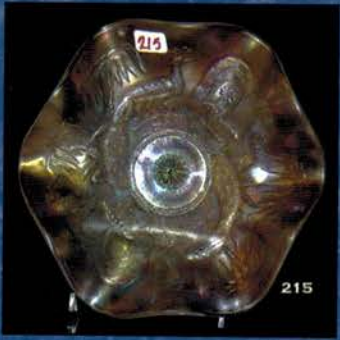

Evening 937-447-8909

Email: jwrodamidwest@earthlink.net or midwestauctions@earthlink.net

Licensed in favor of the State of Florida

Jim Wroda license #AU3132 – Mike Baker license #AU3133

- 250 A. Mari. full pint Golden Wedding Bottle with original top & box! SUPER CONDITION!!
- 105 1. Imperial mari. 9" Open Rose plate.
- 115 2. Marigold lamp shade Thistle pattern. Maker unknown.
- 150 3. **Terry Crider Red 6" JIP vase with opal rim. Super!**
- 45 4. Marigold My Lady powder jar. Very Scarce!
- 25 5. Westmoreland purple candle lamp. Nice.
- 95 6. **Fenton purple Grape & Cable Presznick humidior; Contemporary 1969 Presznick Museum.**
- 165 7. McKee white 9" Aztec Advertising plate 2nd year Molans Furniture Company Union Town Penn. Signed Pres-Cut. (has some scratches) Age??
- 185 8. **Green Signed Hansen Town Pump and trough. Super color!**
- 70 9. Cambridge green Inverted Strawberry powder jar bottom.
- 185 10. ACGA 1986 souvenir Morning Glory JIP vase. RARE SHAPE.
- 125 10a **European 11" purple "Rings" vase. Super radium irid.! Don't know the exact pattern name or if there even is one. Very nice piece of glass though! Maybe this the sleeper of the auction???**
- 1200 11. Regal Iris AO Contemporary GWTW lamp. Very Rare contemporary item. Not many chances to buy one of these! BIG!!
- 800 12. Cambridge dark marigold Venetian giant rose bowl. VERY RARE!
- 400 13. Cambridge purple Inverted Strawberry lg compote
- 600 14. Westmoreland MMG Dewberry water pitcher. - Very Nice. VERY RARE PITCHER!
- 1000 15. **N-WOOD CUSTARD W/NUTMEG 15" DANCING LADIES HANGING LAMP. SUPER RARE!!!! THE STORY IS THIS LAMP CAME RIGHT OUT OF HARRY NORTHWOODS HOUSE!**
- 300 16. Celeste blue 18" Ring Optic Stretch vase.
- 400 17. Tangerine 18" Ring Optic Stretch vase.
- 400 18. Imperial mari 11" 474 cupped in vase.
- 4000 19. **IMPERIAL ELEC. PURPLE 11" HOMESTEAD CHOP PLATE. THIS IS THE ONE. YOU WILL WAIT YEARS TO SEE ONE LIKE THIS AGAIN. PERFECT PRESSING W/PERFECT IRID.**
- 5000 19A. **IMPERIAL EMERALD GREEN 11" HOMESTEAD CHOP PLATE. EXTREMELY RARE! JUST AN ABSOLUTELY GORGEOUS CHOP PLATE!**
- 350 19B. Imperial smoke 11" Homestead chop plate. Very Rare w/Nice pastel irid. Signed NuArt. Has small stone in collar base.
- 4000 20. **IMPERIAL ELEC. PURPLE 10" CHRYSANTHEMUM CHOP PLATE. KILLER PLATE!! RARE**
- 1400 21. Imperial marigold 10" Chrysanthemum chop plate. Super radium irid. on a scarce plate.
- 2000 22. **IMPERIAL SMOKE ROBINS WATER PITCHER. FANTASTIC PASTEL IRID. ON A RARE PITCHER!**
- 300 23. Imperial smoke Robins tumbler. Very scarce
- 475 24. **Imperial smoke large Zipper Loop lamp. VERY RARE!!**
- 600 24A. **Imp. large mari. Zipper Loop lamp. Super color, very scarce!**
- 950 25. **Imperial smoke 4" Parlor Panels squatty vase. Has over a 3 1/4" base! Nice!**
- 550 26. **Imperial Grape smoke wine decanter. Very scarce! Super pastel irid.**
- 425 27. **Imperial Grape elec. purple water carafe. WOW!**
- 550 28. **Imperial Grape elec. purple wine decanter. STUNNING!**
- 4000 29. Imperial Grape elec. purple wines (6). 6 x money All are beautiful.
- 225 30. Imperial elec. purple 8" Windmill ruffled bowl.
- 425 31. Imperial elec. purple Windmill milk pitcher. Another Imperial beauty. Has couple nips in pattern.
- 175 32. Imperial elec. purple Octagon small compote. Small surface flake on bottom. SUPER!!
- 425 33. **Imperial marigold Poppy Show vase. Very scarce! Color from top to bottom.**
- 75 34. **Imperial elec. purple 7" Embossed Scroll ruffled bowl w/File ext. SUPER**
- 175 35. **Imperial smoke 7" Embossed Scroll ruffled bowl w/Plain ext. RARE COLOR, WOW**
- 65 36. **Imperial elec. purple 7" Open Rose footed round bowl. SUPER!**
- 325 37. **Imperial elec. purple 8 1/2" Cobblestone bowl.**
- 300 38. Imperial mari. 8 1/2" Cobblestone bowl.
- 110 39. Imperial green Hobstar Flower stemmed ruffled compote.
- 30 40. Imperial marigold Hobstar Flower stemmed ruffled compote.
- 16,000 41. **M-BURG MARIGOLD 12" PEACOCK AT URN CHOP PLATE. SUPER IMPRESSIVE RADIUM IRID. AN EXTREMELY RARE ITEM WITH OUTSTANDING RADIUM IRID.! A TOP PIECE IN ANY CHOP PLATE OR MILLERSBURG COLLECTION!**
- 4000 42. **M-BURG PURPLE 10" HANGING CHERRIES CHOP PLATE. RADIUM IRID. RARE! Small no harm nick on collar base.**
- 500 43. **M-burg green Marilyn water pitcher. Radium. Very scarce**
- 700 44. **M-burg purple Marilyn water pitcher. Very scarce! Radium.**
- 550 45. **M-burg marigold Marilyn water pitcher. Scarce Radium.**
- 100 46. M-burg purple Marilyn tumbler. Nice!
- 205 ea 47. M-burg marigold Marilyn tumblers (3) Choice.
- 10,000 48. **M-BURG PURPLE 10" ROSE COLUMNS VASE. SUPER RADIUM BLUE IRID.. THE ABSOLUTE BEST ONE OF THESE I HAVE EVER SEEN! WOW!**