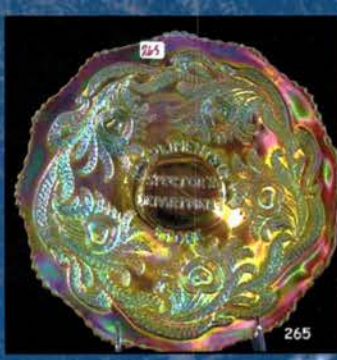

91

265

261

44

45

238

239

94

211A

223A

93

208A

80A