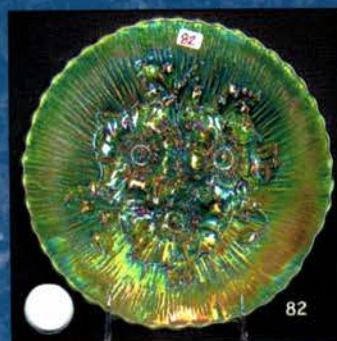

Evening 937-447-8909

Email: jwrodamidwest@earthlink.net or midwestauctions@earthlink.net

Licensed in favor of the State of Florida

Jim Wroda license #AU3132 – Mike Baker license #AU3133

- 250 A. Mari. full pint Golden Wedding Bottle with original top & box! SUPER CONDITION!!
- 105 1. Imperial mari. 9" Open Rose plate.
- 115 2. Marigold lamp shade Thistle pattern. Maker unknown.
- 150 3. **Terry Crider Red 6" JIP vase with opal rim. Super!**
- 45 4. Marigold My Lady powder jar. Very Scarce!
- 25 5. Westmoreland purple candle lamp. Nice.
- 95 6. **Fenton purple Grape & Cable Presznick humidior; Contemporary 1969 Presznick Museum.**
- 165 7. McKee white 9" Aztec Advertising plate 2nd year Molans Furniture Company Union Town Penn. Signed Pres-Cut. (has some scratches) Age??
- 185 8. **Green Signed Hansen Town Pump and trough. Super color!**
- 70 9. Cambridge green Inverted Strawberry powder jar bottom.
- 185 10. ACGA 1986 souvenir Morning Glory JIP vase. RARE SHAPE.
- 125 10a **European 11" purple "Rings" vase. Super radium irid.! Don't know the exact pattern name or if there even is one. Very nice piece of glass though! Maybe this the sleeper of the auction???**
- 1200 11. Regal Iris AO Contemporary GWTW lamp. Very Rare contemporary item. Not many chances to buy one of these! BIG!!
- 800 12. Cambridge dark marigold Venetian giant rose bowl. VERY RARE!
- 400 13. Cambridge purple Inverted Strawberry lg compote
- 600 14. Westmoreland MMG Dewberry water pitcher. - Very Nice. VERY RARE PITCHER!
- 1000 15. **N-WOOD CUSTARD W/NUTMEG 15" DANCING LADIES HANGING LAMP. SUPER RARE!!!! THE STORY IS THIS LAMP CAME RIGHT OUT OF HARRY NORTHWOODS HOUSE!**
- 300 16. Celeste blue 18" Ring Optic Stretch vase.
- 400 17. Tangerine 18" Ring Optic Stretch vase.
- 400 18. Imperial mari 11" 474 cupped in vase.
- 4000 19. **IMPERIAL ELEC. PURPLE 11" HOMESTEAD CHOP PLATE. THIS IS THE ONE. YOU WILL WAIT YEARS TO SEE ONE LIKE THIS AGAIN. PERFECT PRESSING W/PERFECT IRID.**
- 5000 19A. **IMPERIAL EMERALD GREEN 11" HOMESTEAD CHOP PLATE. EXTREMELY RARE! JUST AN ABSOLUTELY GORGEOUS CHOP PLATE!**
- 350 19B. Imperial smoke 11" Homestead chop plate. Very Rare w/Nice pastel irid. Signed NuArt. Has small stone in collar base.
- 4000 20. **IMPERIAL ELEC. PURPLE 10" CHRYSANTHEMUM CHOP PLATE. KILLER PLATE!! RARE**
- 1400 21. Imperial marigold 10" Chrysanthemum chop plate. Super radium irid. on a scarce plate.
- 2000 22. **IMPERIAL SMOKE ROBINS WATER PITCHER. FANTASTIC PASTEL IRID. ON A RARE PITCHER!**
- 300 23. Imperial smoke Robins tumbler. Very scarce
- 475 24. **Imperial smoke large Zipper Loop lamp. VERY RARE!!**
- 600 24A. **Imp. large mari. Zipper Loop lamp. Super color, very scarce!**
- 950 25. **Imperial smoke 4" Parlor Panels squatty vase. Has over a 3 1/4" base! Nice!**
- 550 26. **Imperial Grape smoke wine decanter. Very scarce! Super pastel irid.**
- 425 27. **Imperial Grape elec. purple water carafe. WOW!**
- 550 28. **Imperial Grape elec. purple wine decanter. STUNNING!**
- 4000 29. Imperial Grape elec. purple wines (6). 6 x money All are beautiful.
- 225 30. Imperial elec. purple 8" Windmill ruffled bowl.
- 425 31. Imperial elec. purple Windmill milk pitcher. Another Imperial beauty. Has couple nips in pattern.
- 175 32. Imperial elec. purple Octagon small compote. Small surface flake on bottom. SUPER!!
- 425 33. **Imperial marigold Poppy Show vase. Very scarce! Color from top to bottom.**
- 75 34. **Imperial elec. purple 7" Embossed Scroll ruffled bowl w/File ext. SUPER**
- 175 35. **Imperial smoke 7" Embossed Scroll ruffled bowl w/Plain ext. RARE COLOR, WOW**
- 65 36. **Imperial elec. purple 7" Open Rose footed round bowl. SUPER!**
- 325 37. **Imperial elec. purple 8 1/2" Cobblestone bowl.**
- 300 38. Imperial mari. 8 1/2" Cobblestone bowl.
- 110 39. Imperial green Hobstar Flower stemmed ruffled compote.
- 30 40. Imperial marigold Hobstar Flower stemmed ruffled compote.
- 16,000 41. **M-BURG MARIGOLD 12" PEACOCK AT URN CHOP PLATE. SUPER IMPRESSIVE RADIUM IRID. AN EXTREMELY RARE ITEM WITH OUTSTANDING RADIUM IRID.! A TOP PIECE IN ANY CHOP PLATE OR MILLERSBURG COLLECTION!**
- 4000 42. **M-BURG PURPLE 10" HANGING CHERRIES CHOP PLATE. RADIUM IRID. RARE! Small no harm nick on collar base.**
- 500 43. **M-burg green Marilyn water pitcher. Radium. Very scarce**
- 700 44. **M-burg purple Marilyn water pitcher. Very scarce! Radium.**
- 550 45. **M-burg marigold Marilyn water pitcher. Scarce Radium.**
- 100 46. M-burg purple Marilyn tumbler. Nice!
- 205 ea 47. M-burg marigold Marilyn tumblers (3) Choice.
- 10,000 48. **M-BURG PURPLE 10" ROSE COLUMNS VASE. SUPER RADIUM BLUE IRID.. THE ABSOLUTE BEST ONE OF THESE I HAVE EVER SEEN! WOW!**