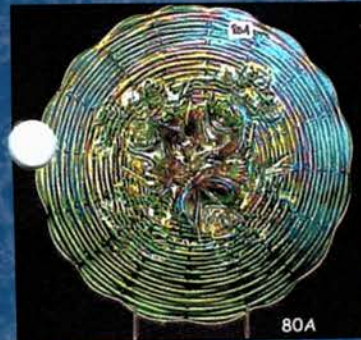

91

265

261

44

45

238

239

94

211A

223A

93

208A

80A