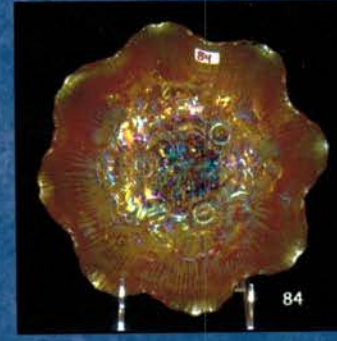

Evening 937-447-8909

Email: jwrodamidwest@earthlink.net or midwestauctions@earthlink.net

Licensed in favor of the State of Florida

Jim Wroda license #AU3132 – Mike Baker license #AU3133

- 250 A. Mari. full pint Golden Wedding Bottle with original top & box! SUPER CONDITION!!
- 105 1. Imperial mari. 9" Open Rose plate.
- 115 2. Marigold lamp shade Thistle pattern. Maker unknown.
- 150 3. **Terry Crider Red 6" JIP vase with opal rim. Super!**
- 45 4. Marigold My Lady powder jar. Very Scarce!
- 25 5. Westmoreland purple candle lamp. Nice.
- 95 6. **Fenton purple Grape & Cable Presznick humidior; Contemporary 1969 Presznick Museum.**
- 165 7. McKee white 9" Aztec Advertising plate 2nd year Molans Furniture Company Union Town Penn. Signed Pres-Cut. (has some scratches) Age??
- 185 8. **Green Signed Hansen Town Pump and trough. Super color!**
- 70 9. Cambridge green Inverted Strawberry powder jar bottom.
- 185 10. ACGA 1986 souvenir Morning Glory JIP vase. RARE SHAPE.
- 125 10a **European 11" purple "Rings" vase. Super radium irid.! Don't know the exact pattern name or if there even is one. Very nice piece of glass though! Maybe this the sleeper of the auction???**
- 1200 11. Regal Iris AO Contemporary GWTW lamp. Very Rare contemporary item. Not many chances to buy one of these! BIG!!
- 800 12. Cambridge dark marigold Venetian giant rose bowl. VERY RARE!
- 400 13. Cambridge purple Inverted Strawberry lg compote
- 600 14. Westmoreland MMG Dewberry water pitcher. - Very Nice. VERY RARE PITCHER!
- 1000 15. **N-WOOD CUSTARD W/NUTMEG 15" DANCING LADIES HANGING LAMP. SUPER RARE!!!! THE STORY IS THIS LAMP CAME RIGHT OUT OF HARRY NORTHWOODS HOUSE!**
- 300 16. Celeste blue 18" Ring Optic Stretch vase.
- 400 17. Tangerine 18" Ring Optic Stretch vase.
- 400 18. Imperial mari 11" 474 cupped in vase.
- 4000 19. **IMPERIAL ELEC. PURPLE 11" HOMESTEAD CHOP PLATE. THIS IS THE ONE. YOU WILL WAIT YEARS TO SEE ONE LIKE THIS AGAIN. PERFECT PRESSING W/PERFECT IRID.**
- 5000 19A. **IMPERIAL EMERALD GREEN 11" HOMESTEAD CHOP PLATE. EXTREMELY RARE! JUST AN ABSOLUTELY GORGEOUS CHOP PLATE!**
- 350 19B. Imperial smoke 11" Homestead chop plate. Very Rare w/Nice pastel irid. Signed NuArt. Has small stone in collar base.
- 4000 20. **IMPERIAL ELEC. PURPLE 10" CHRYSANTHEMUM CHOP PLATE. KILLER PLATE!! RARE**
- 1400 21. Imperial marigold 10" Chrysanthemum chop plate. Super radium irid. on a scarce plate.
- 2000 22. **IMPERIAL SMOKE ROBINS WATER PITCHER. FANTASTIC PASTEL IRID. ON A RARE PITCHER!**
- 300 23. Imperial smoke Robins tumbler. Very scarce
- 475 24. **Imperial smoke large Zipper Loop lamp. VERY RARE!!**
- 600 24A. **Imp. large mari. Zipper Loop lamp. Super color, very scarce!**
- 950 25. **Imperial smoke 4" Parlor Panels squatty vase. Has over a 3 1/4" base! Nice!**
- 550 26. **Imperial Grape smoke wine decanter. Very scarce! Super pastel irid.**
- 425 27. **Imperial Grape elec. purple water carafe. WOW!**
- 550 28. **Imperial Grape elec. purple wine decanter. STUNNING!**
- 4000 29. Imperial Grape elec. purple wines (6). 6 x money All are beautiful.
- 225 30. Imperial elec. purple 8" Windmill ruffled bowl.
- 425 31. Imperial elec. purple Windmill milk pitcher. Another Imperial beauty. Has couple nips in pattern.
- 175 32. Imperial elec. purple Octagon small compote. Small surface flake on bottom. SUPER!!
- 425 33. **Imperial marigold Poppy Show vase. Very scarce! Color from top to bottom.**
- 75 34. **Imperial elec. purple 7" Embossed Scroll ruffled bowl w/File ext. SUPER**
- 175 35. **Imperial smoke 7" Embossed Scroll ruffled bowl w/Plain ext. RARE COLOR, WOW**
- 65 36. **Imperial elec. purple 7" Open Rose footed round bowl. SUPER!**
- 325 37. **Imperial elec. purple 8 1/2" Cobblestone bowl.**
- 300 38. Imperial mari. 8 1/2" Cobblestone bowl.
- 110 39. Imperial green Hobstar Flower stemmed ruffled compote.
- 30 40. Imperial marigold Hobstar Flower stemmed ruffled compote.
- 16,000 41. **M-BURG MARIGOLD 12" PEACOCK AT URN CHOP PLATE. SUPER IMPRESSIVE RADIUM IRID. AN EXTREMELY RARE ITEM WITH OUTSTANDING RADIUM IRID.! A TOP PIECE IN ANY CHOP PLATE OR MILLERSBURG COLLECTION!**
- 4000 42. **M-BURG PURPLE 10" HANGING CHERRIES CHOP PLATE. RADIUM IRID. RARE! Small no harm nick on collar base.**
- 500 43. **M-burg green Marilyn water pitcher. Radium. Very scarce**
- 700 44. **M-burg purple Marilyn water pitcher. Very scarce! Radium.**
- 550 45. **M-burg marigold Marilyn water pitcher. Scarce Radium.**
- 100 46. M-burg purple Marilyn tumbler. Nice!
- 205 ea 47. M-burg marigold Marilyn tumblers (3) Choice.
- 10,000 48. **M-BURG PURPLE 10" ROSE COLUMNS VASE. SUPER RADIUM BLUE IRID.. THE ABSOLUTE BEST ONE OF THESE I HAVE EVER SEEN! WOW!**