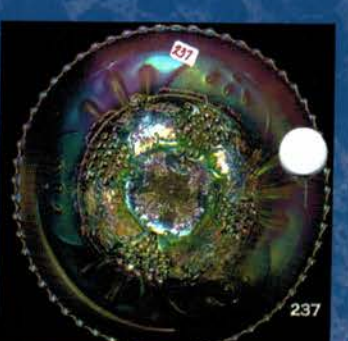

Evening 937-447-8909

Email: jwrodamidwest@earthlink.net or midwestauctions@earthlink.net

Licensed in favor of the State of Florida

Jim Wroda license #AU3132 – Mike Baker license #AU3133

- 250 A. Mari. full pint Golden Wedding Bottle with original top & box! SUPER CONDITION!!
- 105 1. Imperial mari. 9" Open Rose plate.
- 115 2. Marigold lamp shade Thistle pattern. Maker unknown.
- 150 3. **Terry Crider Red 6" JIP vase with opal rim. Super!**
- 45 4. Marigold My Lady powder jar. Very Scarce!
- 25 5. Westmoreland purple candle lamp. Nice.
- 95 6. **Fenton purple Grape & Cable Presznick humidior; Contemporary 1969 Presznick Museum.**
- 165 7. McKee white 9" Aztec Advertising plate 2nd year Molans Furniture Company Union Town Penn. Signed Pres-Cut. (has some scratches) Age??
- 185 8. **Green Signed Hansen Town Pump and trough. Super color!**
- 70 9. Cambridge green Inverted Strawberry powder jar bottom.
- 185 10. ACGA 1986 souvenir Morning Glory JIP vase. RARE SHAPE.
- 125 10a **European 11" purple "Rings" vase. Super radium irid.! Don't know the exact pattern name or if there even is one. Very nice piece of glass though! Maybe this the sleeper of the auction???**
- 1200 11. Regal Iris AO Contemporary GWTW lamp. Very Rare contemporary item. Not many chances to buy one of these! BIG!!
- 800 12. Cambridge dark marigold Venetian giant rose bowl. VERY RARE!
- 400 13. Cambridge purple Inverted Strawberry lg compote
- 600 14. Westmoreland MMG Dewberry water pitcher. - Very Nice. VERY RARE PITCHER!
- 1000 15. **N-WOOD CUSTARD W/NUTMEG 15" DANCING LADIES HANGING LAMP. SUPER RARE!!!! THE STORY IS THIS LAMP CAME RIGHT OUT OF HARRY NORTHWOODS HOUSE!**
- 300 16. Celeste blue 18" Ring Optic Stretch vase.
- 400 17. Tangerine 18" Ring Optic Stretch vase.
- 400 18. Imperial mari 11" 474 cupped in vase.
- 4000 19. **IMPERIAL ELEC. PURPLE 11" HOMESTEAD CHOP PLATE. THIS IS THE ONE. YOU WILL WAIT YEARS TO SEE ONE LIKE THIS AGAIN. PERFECT PRESSING W/PERFECT IRID.**
- 5000 19A. **IMPERIAL EMERALD GREEN 11" HOMESTEAD CHOP PLATE. EXTREMELY RARE! JUST AN ABSOLUTELY GORGEOUS CHOP PLATE!**
- 350 19B. Imperial smoke 11" Homestead chop plate. Very Rare w/Nice pastel irid. Signed NuArt. Has small stone in collar base.
- 4000 20. **IMPERIAL ELEC. PURPLE 10" CHRYSANTHEMUM CHOP PLATE. KILLER PLATE!! RARE**
- 1400 21. Imperial marigold 10" Chrysanthemum chop plate. Super radium irid. on a scarce plate.
- 2000 22. **IMPERIAL SMOKE ROBINS WATER PITCHER. FANTASTIC PASTEL IRID. ON A RARE PITCHER!**
- 300 23. Imperial smoke Robins tumbler. Very scarce
- 475 24. **Imperial smoke large Zipper Loop lamp. VERY RARE!!**
- 600 24A. **Imp. large mari. Zipper Loop lamp. Super color, very scarce!**
- 950 25. **Imperial smoke 4" Parlor Panels squatty vase. Has over a 3 1/4" base! Nice!**
- 550 26. **Imperial Grape smoke wine decanter. Very scarce! Super pastel irid.**
- 425 27. **Imperial Grape elec. purple water carafe. WOW!**
- 550 28. **Imperial Grape elec. purple wine decanter. STUNNING!**
- 4000 29. Imperial Grape elec. purple wines (6). 6 x money All are beautiful.
- 225 30. Imperial elec. purple 8" Windmill ruffled bowl.
- 425 31. Imperial elec. purple Windmill milk pitcher. Another Imperial beauty. Has couple nips in pattern.
- 175 32. Imperial elec. purple Octagon small compote. Small surface flake on bottom. SUPER!!
- 425 33. **Imperial marigold Poppy Show vase. Very scarce! Color from top to bottom.**
- 75 34. **Imperial elec. purple 7" Embossed Scroll ruffled bowl w/File ext. SUPER**
- 175 35. **Imperial smoke 7" Embossed Scroll ruffled bowl w/Plain ext. RARE COLOR, WOW**
- 65 36. **Imperial elec. purple 7" Open Rose footed round bowl. SUPER!**
- 325 37. **Imperial elec. purple 8 1/2" Cobblestone bowl.**
- 300 38. Imperial mari. 8 1/2" Cobblestone bowl.
- 110 39. Imperial green Hobstar Flower stemmed ruffled compote.
- 30 40. Imperial marigold Hobstar Flower stemmed ruffled compote.
- 16,000 41. **M-BURG MARIGOLD 12" PEACOCK AT URN CHOP PLATE. SUPER IMPRESSIVE RADIUM IRID. AN EXTREMELY RARE ITEM WITH OUTSTANDING RADIUM IRID.! A TOP PIECE IN ANY CHOP PLATE OR MILLERSBURG COLLECTION!**
- 4000 42. **M-BURG PURPLE 10" HANGING CHERRIES CHOP PLATE. RADIUM IRID. RARE! Small no harm nick on collar base.**
- 500 43. **M-burg green Marilyn water pitcher. Radium. Very scarce**
- 700 44. **M-burg purple Marilyn water pitcher. Very scarce! Radium.**
- 550 45. **M-burg marigold Marilyn water pitcher. Scarce Radium.**
- 100 46. M-burg purple Marilyn tumbler. Nice!
- 205 ea 47. M-burg marigold Marilyn tumblers (3) Choice.
- 10,000 48. **M-BURG PURPLE 10" ROSE COLUMNS VASE. SUPER RADIUM BLUE IRID.. THE ABSOLUTE BEST ONE OF THESE I HAVE EVER SEEN! WOW!**