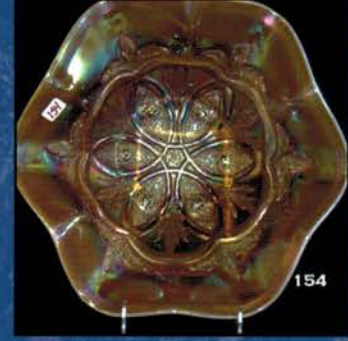

Evening 937-447-8909

Email: jwrodamidwest@earthlink.net or midwestauctions@earthlink.net

Licensed in favor of the State of Florida

Jim Wroda license #AU3132 – Mike Baker license #AU3133

- 250 A. Mari. full pint Golden Wedding Bottle with original top & box! SUPER CONDITION!!
- 105 1. Imperial mari. 9" Open Rose plate.
- 115 2. Marigold lamp shade Thistle pattern. Maker unknown.
- 150 3. **Terry Crider Red 6" JIP vase with opal rim. Super!**
- 45 4. Marigold My Lady powder jar. Very Scarce!
- 25 5. Westmoreland purple candle lamp. Nice.
- 95 6. **Fenton purple Grape & Cable Presznick humidior; Contemporary 1969 Presznick Museum.**
- 165 7. McKee white 9" Aztec Advertising plate 2nd year Molans Furniture Company Union Town Penn. Signed Pres-Cut. (has some scratches) Age??
- 185 8. **Green Signed Hansen Town Pump and trough. Super color!**
- 70 9. Cambridge green Inverted Strawberry powder jar bottom.
- 185 10. ACGA 1986 souvenir Morning Glory JIP vase. RARE SHAPE.
- 125 10a **European 11" purple "Rings" vase. Super radium irid.! Don't know the exact pattern name or if there even is one. Very nice piece of glass though! Maybe this the sleeper of the auction???**
- 1200 11. Regal Iris AO Contemporary GWTW lamp. Very Rare contemporary item. Not many chances to buy one of these! BIG!!
- 800 12. Cambridge dark marigold Venetian giant rose bowl. VERY RARE!
- 400 13. Cambridge purple Inverted Strawberry lg compote
- 600 14. Westmoreland MMG Dewberry water pitcher. - Very Nice. VERY RARE PITCHER!
- 1000 15. **N-WOOD CUSTARD W/NUTMEG 15" DANCING LADIES HANGING LAMP. SUPER RARE!!!! THE STORY IS THIS LAMP CAME RIGHT OUT OF HARRY NORTHWOODS HOUSE!**
- 300 16. Celeste blue 18" Ring Optic Stretch vase.
- 400 17. Tangerine 18" Ring Optic Stretch vase.
- 400 18. Imperial mari 11" 474 cupped in vase.
- 4000 19. **IMPERIAL ELEC. PURPLE 11" HOMESTEAD CHOP PLATE. THIS IS THE ONE. YOU WILL WAIT YEARS TO SEE ONE LIKE THIS AGAIN. PERFECT PRESSING W/PERFECT IRID.**
- 5000 19A. **IMPERIAL EMERALD GREEN 11" HOMESTEAD CHOP PLATE. EXTREMELY RARE! JUST AN ABSOLUTELY GORGEOUS CHOP PLATE!**
- 350 19B. Imperial smoke 11" Homestead chop plate. Very Rare w/Nice pastel irid. Signed NuArt. Has small stone in collar base.
- 4000 20. **IMPERIAL ELEC. PURPLE 10" CHRYSANTHEMUM CHOP PLATE. KILLER PLATE!! RARE**
- 1400 21. Imperial marigold 10" Chrysanthemum chop plate. Super radium irid. on a scarce plate.
- 2000 22. **IMPERIAL SMOKE ROBINS WATER PITCHER. FANTASTIC PASTEL IRID. ON A RARE PITCHER!**
- 300 23. Imperial smoke Robins tumbler. Very scarce
- 475 24. **Imperial smoke large Zipper Loop lamp. VERY RARE!!**
- 600 24A. **Imp. large mari. Zipper Loop lamp. Super color, very scarce!**
- 950 25. **Imperial smoke 4" Parlor Panels squatty vase. Has over a 3 1/4" base! Nice!**
- 550 26. **Imperial Grape smoke wine decanter. Very scarce! Super pastel irid.**
- 425 27. **Imperial Grape elec. purple water carafe. WOW!**
- 550 28. **Imperial Grape elec. purple wine decanter. STUNNING!**
- 4000 29. Imperial Grape elec. purple wines (6). 6 x money All are beautiful.
- 225 30. Imperial elec. purple 8" Windmill ruffled bowl.
- 425 31. Imperial elec. purple Windmill milk pitcher. Another Imperial beauty. Has couple nips in pattern.
- 175 32. Imperial elec. purple Octagon small compote. Small surface flake on bottom. SUPER!!
- 425 33. **Imperial marigold Poppy Show vase. Very scarce! Color from top to bottom.**
- 75 34. **Imperial elec. purple 7" Embossed Scroll ruffled bowl w/File ext. SUPER**
- 175 35. **Imperial smoke 7" Embossed Scroll ruffled bowl w/Plain ext. RARE COLOR, WOW**
- 65 36. **Imperial elec. purple 7" Open Rose footed round bowl. SUPER!**
- 325 37. **Imperial elec. purple 8 1/2" Cobblestone bowl.**
- 300 38. Imperial mari. 8 1/2" Cobblestone bowl.
- 110 39. Imperial green Hobstar Flower stemmed ruffled compote.
- 30 40. Imperial marigold Hobstar Flower stemmed ruffled compote.
- 16,000 41. **M-BURG MARIGOLD 12" PEACOCK AT URN CHOP PLATE. SUPER IMPRESSIVE RADIUM IRID. AN EXTREMELY RARE ITEM WITH OUTSTANDING RADIUM IRID.! A TOP PIECE IN ANY CHOP PLATE OR MILLERSBURG COLLECTION!**
- 4000 42. **M-BURG PURPLE 10" HANGING CHERRIES CHOP PLATE. RADIUM IRID. RARE! Small no harm nick on collar base.**
- 500 43. **M-burg green Marilyn water pitcher. Radium. Very scarce**
- 700 44. **M-burg purple Marilyn water pitcher. Very scarce! Radium.**
- 550 45. **M-burg marigold Marilyn water pitcher. Scarce Radium.**
- 100 46. M-burg purple Marilyn tumbler. Nice!
- 205 ea 47. M-burg marigold Marilyn tumblers (3) Choice.
- 10,000 48. **M-BURG PURPLE 10" ROSE COLUMNS VASE. SUPER RADIUM BLUE IRID.. THE ABSOLUTE BEST ONE OF THESE I HAVE EVER SEEN! WOW!**