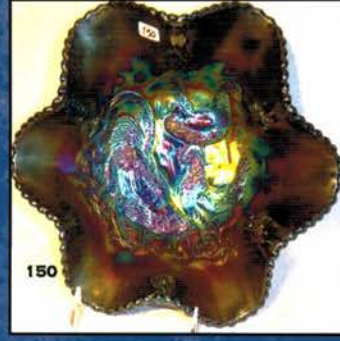

Evening 937-447-8909

Email: jwrodamidwest@earthlink.net or midwestauctions@earthlink.net

Licensed in favor of the State of Florida

Jim Wroda license #AU3132 – Mike Baker license #AU3133

- 250 A. Mari. full pint Golden Wedding Bottle with original top & box! SUPER CONDITION!!
- 105 1. Imperial mari. 9" Open Rose plate.
- 115 2. Marigold lamp shade Thistle pattern. Maker unknown.
- 150 3. **Terry Crider Red 6" JIP vase with opal rim. Super!**
- 45 4. Marigold My Lady powder jar. Very Scarce!
- 25 5. Westmoreland purple candle lamp. Nice.
- 95 6. **Fenton purple Grape & Cable Presznick humidior; Contemporary 1969 Presznick Museum.**
- 165 7. McKee white 9" Aztec Advertising plate 2nd year Molans Furniture Company Union Town Penn. Signed Pres-Cut. (has some scratches) Age??
- 185 8. **Green Signed Hansen Town Pump and trough. Super color!**
- 70 9. Cambridge green Inverted Strawberry powder jar bottom.
- 185 10. ACGA 1986 souvenir Morning Glory JIP vase. RARE SHAPE.
- 125 10a **European 11" purple "Rings" vase. Super radium irid.! Don't know the exact pattern name or if there even is one. Very nice piece of glass though! Maybe this the sleeper of the auction???**
- 1200 11. Regal Iris AO Contemporary GWTW lamp. Very Rare contemporary item. Not many chances to buy one of these! BIG!!
- 800 12. Cambridge dark marigold Venetian giant rose bowl. VERY RARE!
- 400 13. Cambridge purple Inverted Strawberry lg compote
- 600 14. Westmoreland MMG Dewberry water pitcher. - Very Nice. VERY RARE PITCHER!
- 1000 15. **N-WOOD CUSTARD W/NUTMEG 15" DANCING LADIES HANGING LAMP. SUPER RARE!!!! THE STORY IS THIS LAMP CAME RIGHT OUT OF HARRY NORTHWOODS HOUSE!**
- 300 16. Celeste blue 18" Ring Optic Stretch vase.
- 400 17. Tangerine 18" Ring Optic Stretch vase.
- 400 18. Imperial mari 11" 474 cupped in vase.
- 4000 19. **IMPERIAL ELEC. PURPLE 11" HOMESTEAD CHOP PLATE. THIS IS THE ONE. YOU WILL WAIT YEARS TO SEE ONE LIKE THIS AGAIN. PERFECT PRESSING W/PERFECT IRID.**
- 5000 19A. **IMPERIAL EMERALD GREEN 11" HOMESTEAD CHOP PLATE. EXTREMELY RARE! JUST AN ABSOLUTELY GORGEOUS CHOP PLATE!**
- 350 19B. Imperial smoke 11" Homestead chop plate. Very Rare w/Nice pastel irid. Signed NuArt. Has small stone in collar base.
- 4000 20. **IMPERIAL ELEC. PURPLE 10" CHRYSANTHEMUM CHOP PLATE. KILLER PLATE!! RARE**
- 1400 21. Imperial marigold 10" Chrysanthemum chop plate. Super radium irid. on a scarce plate.
- 2000 22. **IMPERIAL SMOKE ROBINS WATER PITCHER. FANTASTIC PASTEL IRID. ON A RARE PITCHER!**
- 300 23. Imperial smoke Robins tumbler. Very scarce
- 475 24. **Imperial smoke large Zipper Loop lamp. VERY RARE!!**
- 600 24A. **Imp. large mari. Zipper Loop lamp. Super color, very scarce!**
- 950 25. **Imperial smoke 4" Parlor Panels squatty vase. Has over a 3 1/4" base! Nice!**
- 550 26. **Imperial Grape smoke wine decanter. Very scarce! Super pastel irid.**
- 425 27. **Imperial Grape elec. purple water carafe. WOW!**
- 550 28. **Imperial Grape elec. purple wine decanter. STUNNING!**
- 4000 29. Imperial Grape elec. purple wines (6). 6 x money All are beautiful.
- 225 30. Imperial elec. purple 8" Windmill ruffled bowl.
- 425 31. Imperial elec. purple Windmill milk pitcher. Another Imperial beauty. Has couple nips in pattern.
- 175 32. Imperial elec. purple Octagon small compote. Small surface flake on bottom. SUPER!!
- 425 33. **Imperial marigold Poppy Show vase. Very scarce! Color from top to bottom.**
- 75 34. **Imperial elec. purple 7" Embossed Scroll ruffled bowl w/File ext. SUPER**
- 175 35. **Imperial smoke 7" Embossed Scroll ruffled bowl w/Plain ext. RARE COLOR, WOW**
- 65 36. **Imperial elec. purple 7" Open Rose footed round bowl. SUPER!**
- 325 37. **Imperial elec. purple 8 1/2" Cobblestone bowl.**
- 300 38. Imperial mari. 8 1/2" Cobblestone bowl.
- 110 39. Imperial green Hobstar Flower stemmed ruffled compote.
- 30 40. Imperial marigold Hobstar Flower stemmed ruffled compote.
- 16,000 41. **M-BURG MARIGOLD 12" PEACOCK AT URN CHOP PLATE. SUPER IMPRESSIVE RADIUM IRID. AN EXTREMELY RARE ITEM WITH OUTSTANDING RADIUM IRID.! A TOP PIECE IN ANY CHOP PLATE OR MILLERSBURG COLLECTION!**
- 4000 42. **M-BURG PURPLE 10" HANGING CHERRIES CHOP PLATE. RADIUM IRID. RARE! Small no harm nick on collar base.**
- 500 43. **M-burg green Marilyn water pitcher. Radium. Very scarce**
- 700 44. **M-burg purple Marilyn water pitcher. Very scarce! Radium.**
- 550 45. **M-burg marigold Marilyn water pitcher. Scarce Radium.**
- 100 46. M-burg purple Marilyn tumbler. Nice!
- 205 ea 47. M-burg marigold Marilyn tumblers (3) Choice.
- 10,000 48. **M-BURG PURPLE 10" ROSE COLUMNS VASE. SUPER RADIUM BLUE IRID.. THE ABSOLUTE BEST ONE OF THESE I HAVE EVER SEEN! WOW!**