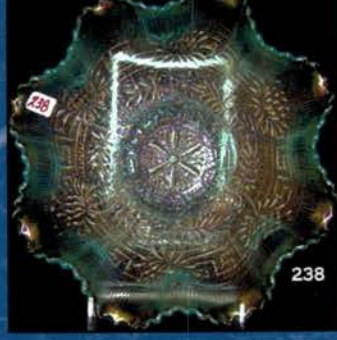

91

265

261

44

45

238

239

94

211A

223A

93

208A

80A