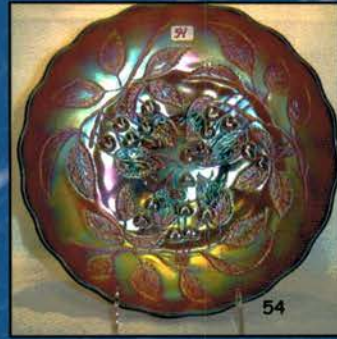

Evening 937-447-8909

Email: jwrodamidwest@earthlink.net or midwestauctions@earthlink.net

Licensed in favor of the State of Florida

Jim Wroda license #AU3132 – Mike Baker license #AU3133

- 250 A. Mari. full pint Golden Wedding Bottle with original top & box! SUPER CONDITION!!
- 105 1. Imperial mari. 9" Open Rose plate.
- 115 2. Marigold lamp shade Thistle pattern. Maker unknown.
- 150 3. **Terry Crider Red 6" JIP vase with opal rim. Super!**
- 45 4. Marigold My Lady powder jar. Very Scarce!
- 25 5. Westmoreland purple candle lamp. Nice.
- 95 6. **Fenton purple Grape & Cable Presznick humidior; Contemporary 1969 Presznick Museum.**
- 165 7. McKee white 9" Aztec Advertising plate 2nd year Molans Furniture Company Union Town Penn. Signed Pres-Cut. (has some scratches) Age??
- 185 8. **Green Signed Hansen Town Pump and trough. Super color!**
- 70 9. Cambridge green Inverted Strawberry powder jar bottom.
- 185 10. ACGA 1986 souvenir Morning Glory JIP vase. RARE SHAPE.
- 125 10a **European 11" purple "Rings" vase. Super radium irid.! Don't know the exact pattern name or if there even is one. Very nice piece of glass though! Maybe this the sleeper of the auction???**
- 1200 11. Regal Iris AO Contemporary GWTW lamp. Very Rare contemporary item. Not many chances to buy one of these! BIG!!
- 800 12. Cambridge dark marigold Venetian giant rose bowl. VERY RARE!
- 400 13. Cambridge purple Inverted Strawberry lg compote
- 600 14. Westmoreland MMG Dewberry water pitcher. - Very Nice. VERY RARE PITCHER!
- 1000 15. **N-WOOD CUSTARD W/NUTMEG 15" DANCING LADIES HANGING LAMP. SUPER RARE!!!! THE STORY IS THIS LAMP CAME RIGHT OUT OF HARRY NORTHWOODS HOUSE!**
- 300 16. Celeste blue 18" Ring Optic Stretch vase.
- 400 17. Tangerine 18" Ring Optic Stretch vase.
- 400 18. Imperial mari 11" 474 cupped in vase.
- 4000 19. **IMPERIAL ELEC. PURPLE 11" HOMESTEAD CHOP PLATE. THIS IS THE ONE. YOU WILL WAIT YEARS TO SEE ONE LIKE THIS AGAIN. PERFECT PRESSING W/PERFECT IRID.**
- 5000 19A. **IMPERIAL EMERALD GREEN 11" HOMESTEAD CHOP PLATE. EXTREMELY RARE! JUST AN ABSOLUTELY GORGEOUS CHOP PLATE!**
- 350 19B. Imperial smoke 11" Homestead chop plate. Very Rare w/Nice pastel irid. Signed NuArt. Has small stone in collar base.
- 4000 20. **IMPERIAL ELEC. PURPLE 10" CHRYSANTHEMUM CHOP PLATE. KILLER PLATE!! RARE**
- 1400 21. Imperial marigold 10" Chrysanthemum chop plate. Super radium irid. on a scarce plate.
- 2000 22. **IMPERIAL SMOKE ROBINS WATER PITCHER. FANTASTIC PASTEL IRID. ON A RARE PITCHER!**
- 300 23. Imperial smoke Robins tumbler. Very scarce
- 475 24. **Imperial smoke large Zipper Loop lamp. VERY RARE!!**
- 600 24A. **Imp. large mari. Zipper Loop lamp. Super color, very scarce!**
- 950 25. **Imperial smoke 4" Parlor Panels squatty vase. Has over a 3 1/4" base! Nice!**
- 550 26. **Imperial Grape smoke wine decanter. Very scarce! Super pastel irid.**
- 425 27. **Imperial Grape elec. purple water carafe. WOW!**
- 550 28. **Imperial Grape elec. purple wine decanter. STUNNING!**
- 4000 29. Imperial Grape elec. purple wines (6). 6 x money All are beautiful.
- 225 30. Imperial elec. purple 8" Windmill ruffled bowl.
- 425 31. Imperial elec. purple Windmill milk pitcher. Another Imperial beauty. Has couple nips in pattern.
- 175 32. Imperial elec. purple Octagon small compote. Small surface flake on bottom. SUPER!!
- 425 33. **Imperial marigold Poppy Show vase. Very scarce! Color from top to bottom.**
- 75 34. **Imperial elec. purple 7" Embossed Scroll ruffled bowl w/File ext. SUPER**
- 175 35. **Imperial smoke 7" Embossed Scroll ruffled bowl w/Plain ext. RARE COLOR, WOW**
- 65 36. **Imperial elec. purple 7" Open Rose footed round bowl. SUPER!**
- 325 37. **Imperial elec. purple 8 1/2" Cobblestone bowl.**
- 300 38. Imperial mari. 8 1/2" Cobblestone bowl.
- 110 39. Imperial green Hobstar Flower stemmed ruffled compote.
- 30 40. Imperial marigold Hobstar Flower stemmed ruffled compote.
- 16,000 41. **M-BURG MARIGOLD 12" PEACOCK AT URN CHOP PLATE. SUPER IMPRESSIVE RADIUM IRID. AN EXTREMELY RARE ITEM WITH OUTSTANDING RADIUM IRID.! A TOP PIECE IN ANY CHOP PLATE OR MILLERSBURG COLLECTION!**
- 4000 42. **M-BURG PURPLE 10" HANGING CHERRIES CHOP PLATE. RADIUM IRID. RARE! Small no harm nick on collar base.**
- 500 43. **M-burg green Marilyn water pitcher. Radium. Very scarce**
- 700 44. **M-burg purple Marilyn water pitcher. Very scarce! Radium.**
- 550 45. **M-burg marigold Marilyn water pitcher. Scarce Radium.**
- 100 46. M-burg purple Marilyn tumbler. Nice!
- 205 ea 47. M-burg marigold Marilyn tumblers (3) Choice.
- 10,000 48. **M-BURG PURPLE 10" ROSE COLUMNS VASE. SUPER RADIUM BLUE IRID.. THE ABSOLUTE BEST ONE OF THESE I HAVE EVER SEEN! WOW!**