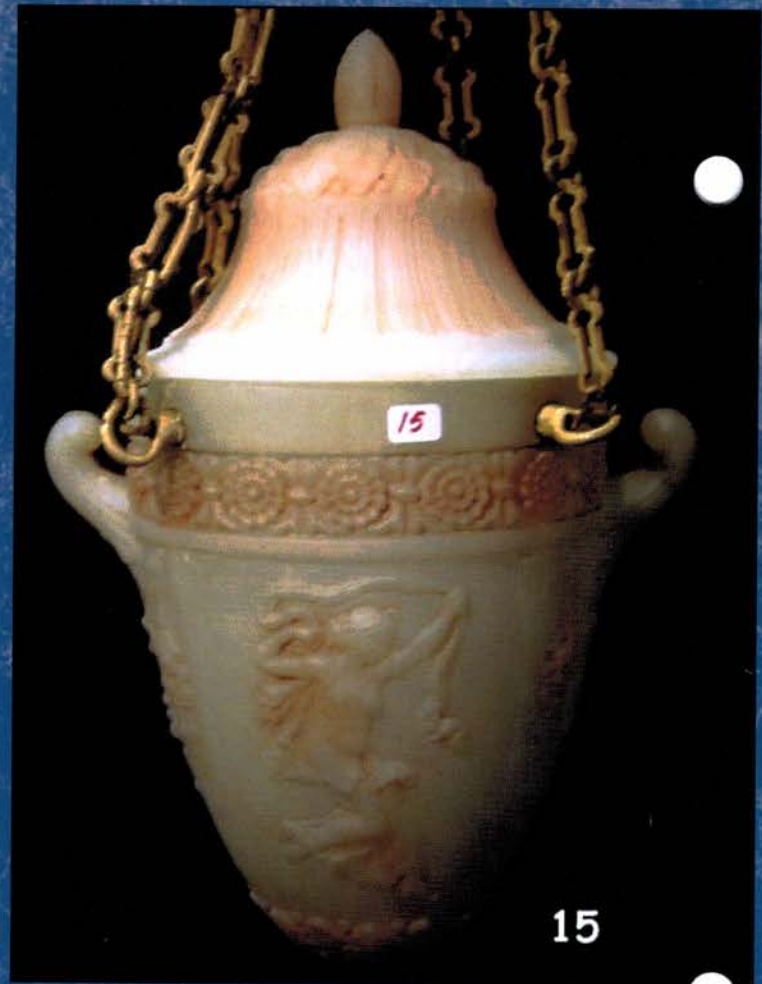

Host Hotel:

Howard Johnson on Deerfield Beach.

2096 N. E. Second Street

Deerfield Beach FL 33441

20 miles north of Ft. Lauderdale

Telephone 1-800-426-0084 or 954-428-2850

Other local hotel information:

- LaQuinta Inn-Hillsboro Blvd. 954-427-1004 \$95.00
- Embassy Suites-Rt. A1A.-954-426-0478-\$299.99(sm, pets ok)
1 mile(apx.) from Howard Johnsons
- Ramada Inn-Hillsboro Blvd.-954-427-2200-\$85.00 (sm pets ok)
3 miles from Howard Johnsons
- Comfort Inn-Rt. A1A-954-428-0650 \$109.95-(no pets) 3 min.
from Howard Johnsons