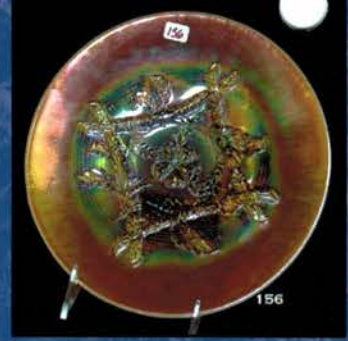

Evening 937-447-8909

Email: jwrodamidwest@earthlink.net or midwestauctions@earthlink.net

Licensed in favor of the State of Florida

Jim Wroda license #AU3132 – Mike Baker license #AU3133

- 250 A. Mari. full pint Golden Wedding Bottle with original top & box! SUPER CONDITION!!
- 105 1. Imperial mari. 9" Open Rose plate.
- 115 2. Marigold lamp shade Thistle pattern. Maker unknown.
- 150 3. **Terry Crider Red 6" JIP vase with opal rim. Super!**
- 45 4. Marigold My Lady powder jar. Very Scarce!
- 25 5. Westmoreland purple candle lamp. Nice.
- 95 6. **Fenton purple Grape & Cable Presznick humidior; Contemporary 1969 Presznick Museum.**
- 165 7. McKee white 9" Aztec Advertising plate 2nd year Molans Furniture Company Union Town Penn. Signed Pres-Cut. (has some scratches) Age??
- 185 8. **Green Signed Hansen Town Pump and trough. Super color!**
- 70 9. Cambridge green Inverted Strawberry powder jar bottom.
- 185 10. ACGA 1986 souvenir Morning Glory JIP vase. RARE SHAPE.
- 125 10a **European 11" purple "Rings" vase. Super radium irid.! Don't know the exact pattern name or if there even is one. Very nice piece of glass though! Maybe this the sleeper of the auction???**
- 1200 11. Regal Iris AO Contemporary GWTW lamp. Very Rare contemporary item. Not many chances to buy one of these! BIG!!
- 800 12. Cambridge dark marigold Venetian giant rose bowl. VERY RARE!
- 400 13. Cambridge purple Inverted Strawberry lg compote
- 600 14. Westmoreland MMG Dewberry water pitcher. - Very Nice. VERY RARE PITCHER!
- 1000 15. **N-WOOD CUSTARD W/NUTMEG 15" DANCING LADIES HANGING LAMP. SUPER RARE!!!! THE STORY IS THIS LAMP CAME RIGHT OUT OF HARRY NORTHWOODS HOUSE!**
- 300 16. Celeste blue 18" Ring Optic Stretch vase.
- 400 17. Tangerine 18" Ring Optic Stretch vase.
- 400 18. Imperial mari 11" 474 cupped in vase.
- 4000 19. **IMPERIAL ELEC. PURPLE 11" HOMESTEAD CHOP PLATE. THIS IS THE ONE. YOU WILL WAIT YEARS TO SEE ONE LIKE THIS AGAIN. PERFECT PRESSING W/PERFECT IRID.**
- 5000 19A. **IMPERIAL EMERALD GREEN 11" HOMESTEAD CHOP PLATE. EXTREMELY RARE! JUST AN ABSOLUTELY GORGEOUS CHOP PLATE!**
- 350 19B. Imperial smoke 11" Homestead chop plate. Very Rare w/Nice pastel irid. Signed NuArt. Has small stone in collar base.
- 4000 20. **IMPERIAL ELEC. PURPLE 10" CHRYSANTHEMUM CHOP PLATE. KILLER PLATE!! RARE**
- 1400 21. Imperial marigold 10" Chrysanthemum chop plate. Super radium irid. on a scarce plate.
- 2000 22. **IMPERIAL SMOKE ROBINS WATER PITCHER. FANTASTIC PASTEL IRID. ON A RARE PITCHER!**
- 300 23. Imperial smoke Robins tumbler. Very scarce
- 475 24. **Imperial smoke large Zipper Loop lamp. VERY RARE!!**
- 600 24A. **Imp. large mari. Zipper Loop lamp. Super color, very scarce!**
- 950 25. **Imperial smoke 4" Parlor Panels squatty vase. Has over a 3 1/4" base! Nice!**
- 550 26. **Imperial Grape smoke wine decanter. Very scarce! Super pastel irid.**
- 425 27. **Imperial Grape elec. purple water carafe. WOW!**
- 550 28. **Imperial Grape elec. purple wine decanter. STUNNING!**
- 4000 29. Imperial Grape elec. purple wines (6). 6 x money All are beautiful.
- 225 30. Imperial elec. purple 8" Windmill ruffled bowl.
- 425 31. Imperial elec. purple Windmill milk pitcher. Another Imperial beauty. Has couple nips in pattern.
- 175 32. Imperial elec. purple Octagon small compote. Small surface flake on bottom. SUPER!!
- 425 33. **Imperial marigold Poppy Show vase. Very scarce! Color from top to bottom.**
- 75 34. **Imperial elec. purple 7" Embossed Scroll ruffled bowl w/File ext. SUPER**
- 175 35. **Imperial smoke 7" Embossed Scroll ruffled bowl w/Plain ext. RARE COLOR, WOW**
- 65 36. **Imperial elec. purple 7" Open Rose footed round bowl. SUPER!**
- 325 37. **Imperial elec. purple 8 1/2" Cobblestone bowl.**
- 300 38. Imperial mari. 8 1/2" Cobblestone bowl.
- 110 39. Imperial green Hobstar Flower stemmed ruffled compote.
- 30 40. Imperial marigold Hobstar Flower stemmed ruffled compote.
- 16,000 41. **M-BURG MARIGOLD 12" PEACOCK AT URN CHOP PLATE. SUPER IMPRESSIVE RADIUM IRID. AN EXTREMELY RARE ITEM WITH OUTSTANDING RADIUM IRID.! A TOP PIECE IN ANY CHOP PLATE OR MILLERSBURG COLLECTION!**
- 4000 42. **M-BURG PURPLE 10" HANGING CHERRIES CHOP PLATE. RADIUM IRID. RARE! Small no harm nick on collar base.**
- 500 43. **M-burg green Marilyn water pitcher. Radium. Very scarce**
- 700 44. **M-burg purple Marilyn water pitcher. Very scarce! Radium.**
- 550 45. **M-burg marigold Marilyn water pitcher. Scarce Radium.**
- 100 46. M-burg purple Marilyn tumbler. Nice!
- 205 ea 47. M-burg marigold Marilyn tumblers (3) Choice.
- 10,000 48. **M-BURG PURPLE 10" ROSE COLUMNS VASE. SUPER RADIUM BLUE IRID.. THE ABSOLUTE BEST ONE OF THESE I HAVE EVER SEEN! WOW!**