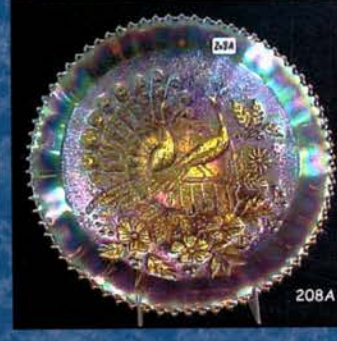

91

265

261

44

45

238

239

94

211A

223A

93

208A

80A