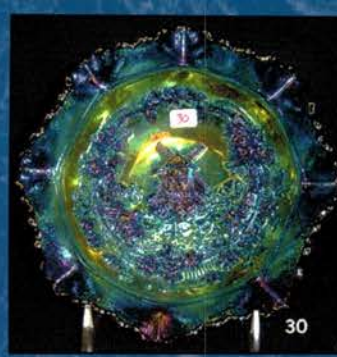

Evening 937-447-8909

Email: jwrodamidwest@earthlink.net or midwestauctions@earthlink.net

Licensed in favor of the State of Florida

Jim Wroda license #AU3132 – Mike Baker license #AU3133

- 250 A. Mari. full pint Golden Wedding Bottle with original top & box! SUPER CONDITION!!
- 105 1. Imperial mari. 9" Open Rose plate.
- 115 2. Marigold lamp shade Thistle pattern. Maker unknown.
- 150 3. **Terry Crider Red 6" JIP vase with opal rim. Super!**
- 45 4. Marigold My Lady powder jar. Very Scarce!
- 25 5. Westmoreland purple candle lamp. Nice.
- 95 6. **Fenton purple Grape & Cable Presznick humidior; Contemporary 1969 Presznick Museum.**
- 165 7. McKee white 9" Aztec Advertising plate 2nd year Molans Furniture Company Union Town Penn. Signed Pres-Cut. (has some scratches) Age??
- 185 8. **Green Signed Hansen Town Pump and trough. Super color!**
- 70 9. Cambridge green Inverted Strawberry powder jar bottom.
- 185 10. ACGA 1986 souvenir Morning Glory JIP vase. RARE SHAPE.
- 125 10a **European 11" purple "Rings" vase. Super radium irid.! Don't know the exact pattern name or if there even is one. Very nice piece of glass though! Maybe this the sleeper of the auction???**
- 1200 11. Regal Iris AO Contemporary GWTW lamp. Very Rare contemporary item. Not many chances to buy one of these! BIG!!
- 800 12. Cambridge dark marigold Venetian giant rose bowl. VERY RARE!
- 400 13. Cambridge purple Inverted Strawberry lg compote
- 600 14. Westmoreland MMG Dewberry water pitcher. - Very Nice. VERY RARE PITCHER!
- 1000 15. **N-WOOD CUSTARD W/NUTMEG 15" DANCING LADIES HANGING LAMP. SUPER RARE!!!! THE STORY IS THIS LAMP CAME RIGHT OUT OF HARRY NORTHWOODS HOUSE!**
- 300 16. Celeste blue 18" Ring Optic Stretch vase.
- 400 17. Tangerine 18" Ring Optic Stretch vase.
- 400 18. Imperial mari 11" 474 cupped in vase.
- 4000 19. **IMPERIAL ELEC. PURPLE 11" HOMESTEAD CHOP PLATE. THIS IS THE ONE. YOU WILL WAIT YEARS TO SEE ONE LIKE THIS AGAIN. PERFECT PRESSING W/PERFECT IRID.**
- 5000 19A. **IMPERIAL EMERALD GREEN 11" HOMESTEAD CHOP PLATE. EXTREMELY RARE! JUST AN ABSOLUTELY GORGEOUS CHOP PLATE!**
- 350 19B. Imperial smoke 11" Homestead chop plate. Very Rare w/Nice pastel irid. Signed NuArt. Has small stone in collar base.
- 4000 20. **IMPERIAL ELEC. PURPLE 10" CHRYSANTHEMUM CHOP PLATE. KILLER PLATE!! RARE**
- 1400 21. Imperial marigold 10" Chrysanthemum chop plate. Super radium irid. on a scarce plate.
- 2000 22. **IMPERIAL SMOKE ROBINS WATER PITCHER. FANTASTIC PASTEL IRID. ON A RARE PITCHER!**
- 300 23. Imperial smoke Robins tumbler. Very scarce
- 475 24. **Imperial smoke large Zipper Loop lamp. VERY RARE!!**
- 600 24A. **Imp. large mari. Zipper Loop lamp. Super color, very scarce!**
- 950 25. **Imperial smoke 4" Parlor Panels squatty vase. Has over a 3 1/4" base! Nice!**
- 550 26. **Imperial Grape smoke wine decanter. Very scarce! Super pastel irid.**
- 425 27. **Imperial Grape elec. purple water carafe. WOW!**
- 550 28. **Imperial Grape elec. purple wine decanter. STUNNING!**
- 4000 29. Imperial Grape elec. purple wines (6). 6 x money All are beautiful.
- 225 30. Imperial elec. purple 8" Windmill ruffled bowl.
- 425 31. Imperial elec. purple Windmill milk pitcher. Another Imperial beauty. Has couple nips in pattern.
- 175 32. Imperial elec. purple Octagon small compote. Small surface flake on bottom. SUPER!!
- 425 33. **Imperial marigold Poppy Show vase. Very scarce! Color from top to bottom.**
- 75 34. **Imperial elec. purple 7" Embossed Scroll ruffled bowl w/File ext. SUPER**
- 175 35. **Imperial smoke 7" Embossed Scroll ruffled bowl w/Plain ext. RARE COLOR, WOW**
- 65 36. **Imperial elec. purple 7" Open Rose footed round bowl. SUPER!**
- 325 37. **Imperial elec. purple 8 1/2" Cobblestone bowl.**
- 300 38. Imperial mari. 8 1/2" Cobblestone bowl.
- 110 39. Imperial green Hobstar Flower stemmed ruffled compote.
- 30 40. Imperial marigold Hobstar Flower stemmed ruffled compote.
- 16,000 41. **M-BURG MARIGOLD 12" PEACOCK AT URN CHOP PLATE. SUPER IMPRESSIVE RADIUM IRID. AN EXTREMELY RARE ITEM WITH OUTSTANDING RADIUM IRID.! A TOP PIECE IN ANY CHOP PLATE OR MILLERSBURG COLLECTION!**
- 4000 42. **M-BURG PURPLE 10" HANGING CHERRIES CHOP PLATE. RADIUM IRID. RARE! Small no harm nick on collar base.**
- 500 43. **M-burg green Marilyn water pitcher. Radium. Very scarce**
- 700 44. **M-burg purple Marilyn water pitcher. Very scarce! Radium.**
- 550 45. **M-burg marigold Marilyn water pitcher. Scarce Radium.**
- 100 46. M-burg purple Marilyn tumbler. Nice!
- 205 ea 47. M-burg marigold Marilyn tumblers (3) Choice.
- 10,000 48. **M-BURG PURPLE 10" ROSE COLUMNS VASE. SUPER RADIUM BLUE IRID.. THE ABSOLUTE BEST ONE OF THESE I HAVE EVER SEEN! WOW!**