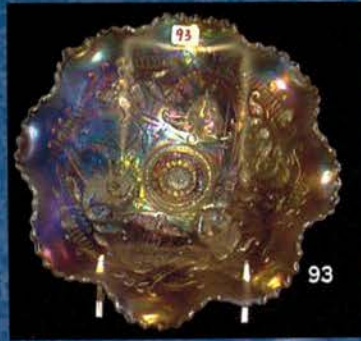

91

265

261

44

45

238

239

94

211A

223A

93

208A

80A