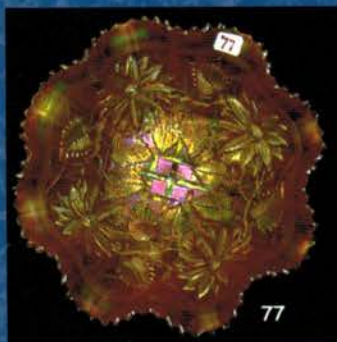

Evening 937-447-8909

Email: jwrodamidwest@earthlink.net or midwestauctions@earthlink.net

Licensed in favor of the State of Florida

Jim Wroda license #AU3132 – Mike Baker license #AU3133

- 250 A. Mari. full pint Golden Wedding Bottle with original top & box! SUPER CONDITION!!
- 105 1. Imperial mari. 9" Open Rose plate.
- 115 2. Marigold lamp shade Thistle pattern. Maker unknown.
- 150 3. **Terry Crider Red 6" JIP vase with opal rim. Super!**
- 45 4. Marigold My Lady powder jar. Very Scarce!
- 25 5. Westmoreland purple candle lamp. Nice.
- 95 6. **Fenton purple Grape & Cable Presznick humidior; Contemporary 1969 Presznick Museum.**
- 165 7. McKee white 9" Aztec Advertising plate 2nd year Molans Furniture Company Union Town Penn. Signed Pres-Cut. (has some scratches) Age??
- 185 8. **Green Signed Hansen Town Pump and trough. Super color!**
- 70 9. Cambridge green Inverted Strawberry powder jar bottom.
- 185 10. ACGA 1986 souvenir Morning Glory JIP vase. RARE SHAPE.
- 125 10a **European 11" purple "Rings" vase. Super radium irid.! Don't know the exact pattern name or if there even is one. Very nice piece of glass though! Maybe this the sleeper of the auction???**
- 1200 11. Regal Iris AO Contemporary GWTW lamp. Very Rare contemporary item. Not many chances to buy one of these! BIG!!
- 800 12. Cambridge dark marigold Venetian giant rose bowl. VERY RARE!
- 400 13. Cambridge purple Inverted Strawberry lg compote
- 600 14. Westmoreland MMG Dewberry water pitcher. - Very Nice. VERY RARE PITCHER!
- 1000 15. **N-WOOD CUSTARD W/NUTMEG 15" DANCING LADIES HANGING LAMP. SUPER RARE!!!! THE STORY IS THIS LAMP CAME RIGHT OUT OF HARRY NORTHWOODS HOUSE!**
- 300 16. Celeste blue 18" Ring Optic Stretch vase.
- 400 17. Tangerine 18" Ring Optic Stretch vase.
- 400 18. Imperial mari 11" 474 cupped in vase.
- 4000 19. **IMPERIAL ELEC. PURPLE 11" HOMESTEAD CHOP PLATE. THIS IS THE ONE. YOU WILL WAIT YEARS TO SEE ONE LIKE THIS AGAIN. PERFECT PRESSING W/PERFECT IRID.**
- 5000 19A. **IMPERIAL EMERALD GREEN 11" HOMESTEAD CHOP PLATE. EXTREMELY RARE! JUST AN ABSOLUTELY GORGEOUS CHOP PLATE!**
- 350 19B. Imperial smoke 11" Homestead chop plate. Very Rare w/Nice pastel irid. Signed NuArt. Has small stone in collar base.
- 4000 20. **IMPERIAL ELEC. PURPLE 10" CHRYSANTHEMUM CHOP PLATE. KILLER PLATE!! RARE**
- 1400 21. Imperial marigold 10" Chrysanthemum chop plate. Super radium irid. on a scarce plate.
- 2000 22. **IMPERIAL SMOKE ROBINS WATER PITCHER. FANTASTIC PASTEL IRID. ON A RARE PITCHER!**
- 300 23. Imperial smoke Robins tumbler. Very scarce
- 475 24. **Imperial smoke large Zipper Loop lamp. VERY RARE!!**
- 600 24A. **Imp. large mari. Zipper Loop lamp. Super color, very scarce!**
- 950 25. **Imperial smoke 4" Parlor Panels squatty vase. Has over a 3 1/4" base! Nice!**
- 550 26. **Imperial Grape smoke wine decanter. Very scarce! Super pastel irid.**
- 425 27. **Imperial Grape elec. purple water carafe. WOW!**
- 550 28. **Imperial Grape elec. purple wine decanter. STUNNING!**
- 4000 29. Imperial Grape elec. purple wines (6). 6 x money All are beautiful.
- 225 30. Imperial elec. purple 8" Windmill ruffled bowl.
- 425 31. Imperial elec. purple Windmill milk pitcher. Another Imperial beauty. Has couple nips in pattern.
- 175 32. Imperial elec. purple Octagon small compote. Small surface flake on bottom. SUPER!!
- 425 33. **Imperial marigold Poppy Show vase. Very scarce! Color from top to bottom.**
- 75 34. **Imperial elec. purple 7" Embossed Scroll ruffled bowl w/File ext. SUPER**
- 175 35. **Imperial smoke 7" Embossed Scroll ruffled bowl w/Plain ext. RARE COLOR, WOW**
- 65 36. **Imperial elec. purple 7" Open Rose footed round bowl. SUPER!**
- 325 37. **Imperial elec. purple 8 1/2" Cobblestone bowl.**
- 300 38. Imperial mari. 8 1/2" Cobblestone bowl.
- 110 39. Imperial green Hobstar Flower stemmed ruffled compote.
- 30 40. Imperial marigold Hobstar Flower stemmed ruffled compote.
- 16,000 41. **M-BURG MARIGOLD 12" PEACOCK AT URN CHOP PLATE. SUPER IMPRESSIVE RADIUM IRID. AN EXTREMELY RARE ITEM WITH OUTSTANDING RADIUM IRID.! A TOP PIECE IN ANY CHOP PLATE OR MILLERSBURG COLLECTION!**
- 4000 42. **M-BURG PURPLE 10" HANGING CHERRIES CHOP PLATE. RADIUM IRID. RARE! Small no harm nick on collar base.**
- 500 43. **M-burg green Marilyn water pitcher. Radium. Very scarce**
- 700 44. **M-burg purple Marilyn water pitcher. Very scarce! Radium.**
- 550 45. **M-burg marigold Marilyn water pitcher. Scarce Radium.**
- 100 46. M-burg purple Marilyn tumbler. Nice!
- 205 ea 47. M-burg marigold Marilyn tumblers (3) Choice.
- 10,000 48. **M-BURG PURPLE 10" ROSE COLUMNS VASE. SUPER RADIUM BLUE IRID.. THE ABSOLUTE BEST ONE OF THESE I HAVE EVER SEEN! WOW!**