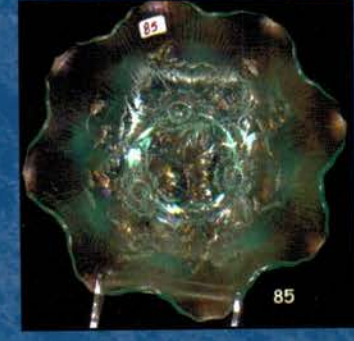

Evening 937-447-8909

Email: jwrodamidwest@earthlink.net or midwestauctions@earthlink.net

Licensed in favor of the State of Florida

Jim Wroda license #AU3132 – Mike Baker license #AU3133

- 250 A. Mari. full pint Golden Wedding Bottle with original top & box! SUPER CONDITION!!
- 105 1. Imperial mari. 9" Open Rose plate.
- 115 2. Marigold lamp shade Thistle pattern. Maker unknown.
- 150 3. **Terry Crider Red 6" JIP vase with opal rim. Super!**
- 45 4. Marigold My Lady powder jar. Very Scarce!
- 25 5. Westmoreland purple candle lamp. Nice.
- 95 6. **Fenton purple Grape & Cable Presznick humidior; Contemporary 1969 Presznick Museum.**
- 165 7. McKee white 9" Aztec Advertising plate 2nd year Molans Furniture Company Union Town Penn. Signed Pres-Cut. (has some scratches) Age??
- 185 8. **Green Signed Hansen Town Pump and trough. Super color!**
- 70 9. Cambridge green Inverted Strawberry powder jar bottom.
- 185 10. ACGA 1986 souvenir Morning Glory JIP vase. RARE SHAPE.
- 125 10a **European 11" purple "Rings" vase. Super radium irid.! Don't know the exact pattern name or if there even is one. Very nice piece of glass though! Maybe this the sleeper of the auction???**
- 1200 11. Regal Iris AO Contemporary GWTW lamp. Very Rare contemporary item. Not many chances to buy one of these! BIG!!
- 800 12. Cambridge dark marigold Venetian giant rose bowl. VERY RARE!
- 400 13. Cambridge purple Inverted Strawberry lg compote
- 600 14. Westmoreland MMG Dewberry water pitcher. - Very Nice. VERY RARE PITCHER!
- 1000 15. **N-WOOD CUSTARD W/NUTMEG 15" DANCING LADIES HANGING LAMP. SUPER RARE!!!! THE STORY IS THIS LAMP CAME RIGHT OUT OF HARRY NORTHWOODS HOUSE!**
- 300 16. Celeste blue 18" Ring Optic Stretch vase.
- 400 17. Tangerine 18" Ring Optic Stretch vase.
- 400 18. Imperial mari 11" 474 cupped in vase.
- 4000 19. **IMPERIAL ELEC. PURPLE 11" HOMESTEAD CHOP PLATE. THIS IS THE ONE. YOU WILL WAIT YEARS TO SEE ONE LIKE THIS AGAIN. PERFECT PRESSING W/PERFECT IRID.**
- 5000 19A. **IMPERIAL EMERALD GREEN 11" HOMESTEAD CHOP PLATE. EXTREMELY RARE! JUST AN ABSOLUTELY GORGEOUS CHOP PLATE!**
- 350 19B. Imperial smoke 11" Homestead chop plate. Very Rare w/Nice pastel irid. Signed NuArt. Has small stone in collar base.
- 4000 20. **IMPERIAL ELEC. PURPLE 10" CHRYSANTHEMUM CHOP PLATE. KILLER PLATE!! RARE**
- 1400 21. Imperial marigold 10" Chrysanthemum chop plate. Super radium irid. on a scarce plate.
- 2000 22. **IMPERIAL SMOKE ROBINS WATER PITCHER. FANTASTIC PASTEL IRID. ON A RARE PITCHER!**
- 300 23. Imperial smoke Robins tumbler. Very scarce
- 475 24. **Imperial smoke large Zipper Loop lamp. VERY RARE!!**
- 600 24A. **Imp. large mari. Zipper Loop lamp. Super color, very scarce!**
- 950 25. **Imperial smoke 4" Parlor Panels squatty vase. Has over a 3 1/4" base! Nice!**
- 550 26. **Imperial Grape smoke wine decanter. Very scarce! Super pastel irid.**
- 425 27. **Imperial Grape elec. purple water carafe. WOW!**
- 550 28. **Imperial Grape elec. purple wine decanter. STUNNING!**
- 4000 29. Imperial Grape elec. purple wines (6). 6 x money All are beautiful.
- 225 30. Imperial elec. purple 8" Windmill ruffled bowl.
- 425 31. Imperial elec. purple Windmill milk pitcher. Another Imperial beauty. Has couple nips in pattern.
- 175 32. Imperial elec. purple Octagon small compote. Small surface flake on bottom. SUPER!!
- 425 33. **Imperial marigold Poppy Show vase. Very scarce! Color from top to bottom.**
- 75 34. **Imperial elec. purple 7" Embossed Scroll ruffled bowl w/File ext. SUPER**
- 175 35. **Imperial smoke 7" Embossed Scroll ruffled bowl w/Plain ext. RARE COLOR, WOW**
- 65 36. **Imperial elec. purple 7" Open Rose footed round bowl. SUPER!**
- 325 37. **Imperial elec. purple 8 1/2" Cobblestone bowl.**
- 300 38. Imperial mari. 8 1/2" Cobblestone bowl.
- 110 39. Imperial green Hobstar Flower stemmed ruffled compote.
- 30 40. Imperial marigold Hobstar Flower stemmed ruffled compote.
- 16,000 41. **M-BURG MARIGOLD 12" PEACOCK AT URN CHOP PLATE. SUPER IMPRESSIVE RADIUM IRID. AN EXTREMELY RARE ITEM WITH OUTSTANDING RADIUM IRID.! A TOP PIECE IN ANY CHOP PLATE OR MILLERSBURG COLLECTION!**
- 4000 42. **M-BURG PURPLE 10" HANGING CHERRIES CHOP PLATE. RADIUM IRID. RARE! Small no harm nick on collar base.**
- 500 43. **M-burg green Marilyn water pitcher. Radium. Very scarce**
- 700 44. **M-burg purple Marilyn water pitcher. Very scarce! Radium.**
- 550 45. **M-burg marigold Marilyn water pitcher. Scarce Radium.**
- 100 46. M-burg purple Marilyn tumbler. Nice!
- 205 ea 47. M-burg marigold Marilyn tumblers (3) Choice.
- 10,000 48. **M-BURG PURPLE 10" ROSE COLUMNS VASE. SUPER RADIUM BLUE IRID.. THE ABSOLUTE BEST ONE OF THESE I HAVE EVER SEEN! WOW!**