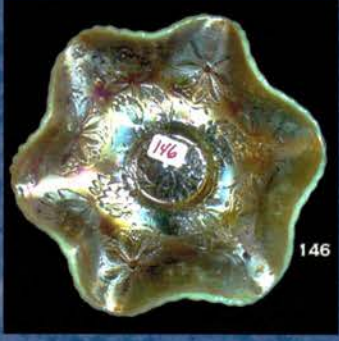

Evening 937-447-8909

Email: jwrodamidwest@earthlink.net or midwestauctions@earthlink.net

Licensed in favor of the State of Florida

Jim Wroda license #AU3132 – Mike Baker license #AU3133

- 250 A. Mari. full pint Golden Wedding Bottle with original top & box! SUPER CONDITION!!
- 105 1. Imperial mari. 9" Open Rose plate.
- 115 2. Marigold lamp shade Thistle pattern. Maker unknown.
- 150 3. **Terry Crider Red 6" JIP vase with opal rim. Super!**
- 45 4. Marigold My Lady powder jar. Very Scarce!
- 25 5. Westmoreland purple candle lamp. Nice.
- 95 6. **Fenton purple Grape & Cable Presznick humidior; Contemporary 1969 Presznick Museum.**
- 165 7. McKee white 9" Aztec Advertising plate 2nd year Molans Furniture Company Union Town Penn. Signed Pres-Cut. (has some scratches) Age??
- 185 8. **Green Signed Hansen Town Pump and trough. Super color!**
- 70 9. Cambridge green Inverted Strawberry powder jar bottom.
- 185 10. ACGA 1986 souvenir Morning Glory JIP vase. RARE SHAPE.
- 125 10a **European 11" purple "Rings" vase. Super radium irid.! Don't know the exact pattern name or if there even is one. Very nice piece of glass though! Maybe this the sleeper of the auction???**
- 1200 11. Regal Iris AO Contemporary GWTW lamp. Very Rare contemporary item. Not many chances to buy one of these! BIG!!
- 800 12. Cambridge dark marigold Venetian giant rose bowl. VERY RARE!
- 400 13. Cambridge purple Inverted Strawberry lg compote
- 600 14. Westmoreland MMG Dewberry water pitcher. - Very Nice. VERY RARE PITCHER!
- 1000 15. **N-WOOD CUSTARD W/NUTMEG 15" DANCING LADIES HANGING LAMP. SUPER RARE!!!! THE STORY IS THIS LAMP CAME RIGHT OUT OF HARRY NORTHWOODS HOUSE!**
- 300 16. Celeste blue 18" Ring Optic Stretch vase.
- 400 17. Tangerine 18" Ring Optic Stretch vase.
- 400 18. Imperial mari 11" 474 cupped in vase.
- 4000 19. **IMPERIAL ELEC. PURPLE 11" HOMESTEAD CHOP PLATE. THIS IS THE ONE. YOU WILL WAIT YEARS TO SEE ONE LIKE THIS AGAIN. PERFECT PRESSING W/PERFECT IRID.**
- 5000 19A. **IMPERIAL EMERALD GREEN 11" HOMESTEAD CHOP PLATE. EXTREMELY RARE! JUST AN ABSOLUTELY GORGEOUS CHOP PLATE!**
- 350 19B. Imperial smoke 11" Homestead chop plate. Very Rare w/Nice pastel irid. Signed NuArt. Has small stone in collar base.
- 4000 20. **IMPERIAL ELEC. PURPLE 10" CHRYSANTHEMUM CHOP PLATE. KILLER PLATE!! RARE**
- 1400 21. Imperial marigold 10" Chrysanthemum chop plate. Super radium irid. on a scarce plate.
- 2000 22. **IMPERIAL SMOKE ROBINS WATER PITCHER. FANTASTIC PASTEL IRID. ON A RARE PITCHER!**
- 300 23. Imperial smoke Robins tumbler. Very scarce
- 475 24. **Imperial smoke large Zipper Loop lamp. VERY RARE!!**
- 600 24A. **Imp. large mari. Zipper Loop lamp. Super color, very scarce!**
- 950 25. **Imperial smoke 4" Parlor Panels squatty vase. Has over a 3 1/4" base! Nice!**
- 550 26. **Imperial Grape smoke wine decanter. Very scarce! Super pastel irid.**
- 425 27. **Imperial Grape elec. purple water carafe. WOW!**
- 550 28. **Imperial Grape elec. purple wine decanter. STUNNING!**
- 4000 29. Imperial Grape elec. purple wines (6). 6 x money All are beautiful.
- 225 30. Imperial elec. purple 8" Windmill ruffled bowl.
- 425 31. Imperial elec. purple Windmill milk pitcher. Another Imperial beauty. Has couple nips in pattern.
- 175 32. Imperial elec. purple Octagon small compote. Small surface flake on bottom. SUPER!!
- 425 33. **Imperial marigold Poppy Show vase. Very scarce! Color from top to bottom.**
- 75 34. **Imperial elec. purple 7" Embossed Scroll ruffled bowl w/File ext. SUPER**
- 175 35. **Imperial smoke 7" Embossed Scroll ruffled bowl w/Plain ext. RARE COLOR, WOW**
- 65 36. **Imperial elec. purple 7" Open Rose footed round bowl. SUPER!**
- 325 37. **Imperial elec. purple 8 1/2" Cobblestone bowl.**
- 300 38. Imperial mari. 8 1/2" Cobblestone bowl.
- 110 39. Imperial green Hobstar Flower stemmed ruffled compote.
- 30 40. Imperial marigold Hobstar Flower stemmed ruffled compote.
- 16,000 41. **M-BURG MARIGOLD 12" PEACOCK AT URN CHOP PLATE. SUPER IMPRESSIVE RADIUM IRID. AN EXTREMELY RARE ITEM WITH OUTSTANDING RADIUM IRID.! A TOP PIECE IN ANY CHOP PLATE OR MILLERSBURG COLLECTION!**
- 4000 42. **M-BURG PURPLE 10" HANGING CHERRIES CHOP PLATE. RADIUM IRID. RARE! Small no harm nick on collar base.**
- 500 43. **M-burg green Marilyn water pitcher. Radium. Very scarce**
- 700 44. **M-burg purple Marilyn water pitcher. Very scarce! Radium.**
- 550 45. **M-burg marigold Marilyn water pitcher. Scarce Radium.**
- 100 46. M-burg purple Marilyn tumbler. Nice!
- 205 ea 47. M-burg marigold Marilyn tumblers (3) Choice.
- 10,000 48. **M-BURG PURPLE 10" ROSE COLUMNS VASE. SUPER RADIUM BLUE IRID.. THE ABSOLUTE BEST ONE OF THESE I HAVE EVER SEEN! WOW!**