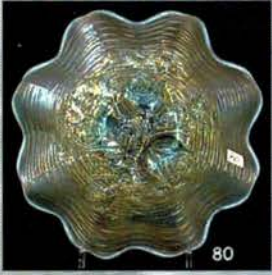

# Carnival Glass Auction

Saturday October 11th, 2003 9:45 am

Preview Thurs. & Fri., 10:00 pm to 4:00 pm. and Sat., 8 a.m till auction time