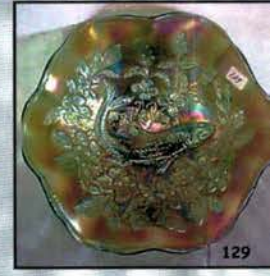

*Bernie Burlew's Carnival Glass Auction  
 Saturday, October 11, 2003 - 9:45 a.m.*