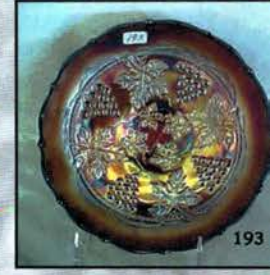

*Bernie Burlew's Carnival Glass Auction  
 Saturday, October 11, 2003 - 9:45 a.m.*