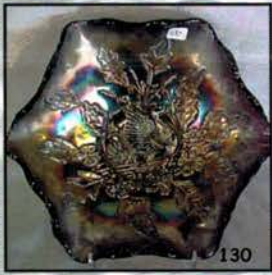

*Bernie Burlew's Carnival Glass Auction  
 Saturday, October 11, 2003 - 9:45 a.m.*