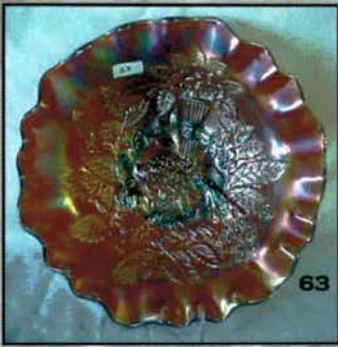

*Carnival Glass Auction Saturday, August 23rd, 2003  
Midwest Auction Facility 9:45 A.M*