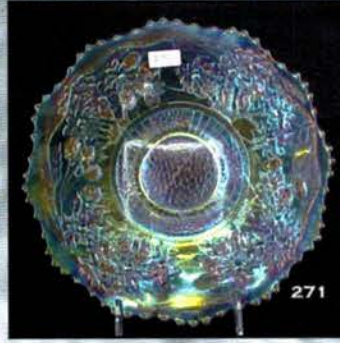

*Carnival Glass Auction Saturday, August 23rd, 2003  
Midwest Auction Facility 9:45 A.M*