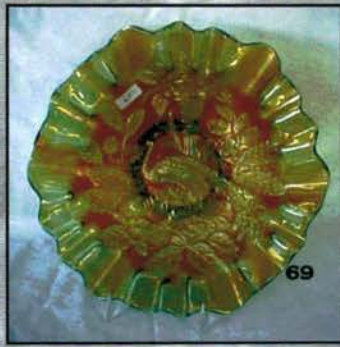

*Carnival Glass Auction Saturday, August 23rd, 2003  
Midwest Auction Facility 9:45 A.M*