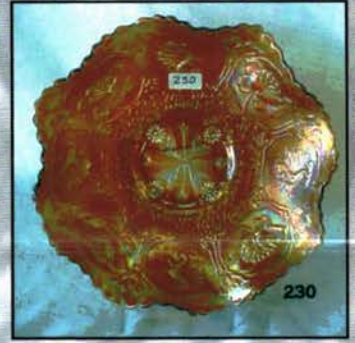

*Carnival Glass Auction Saturday, August 23rd, 2003  
Midwest Auction Facility 9:45 A.M*