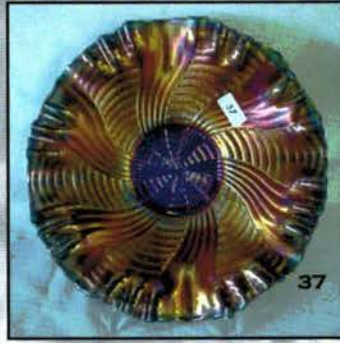

*Carnival Glass Auction Saturday, August 23rd, 2003  
Midwest Auction Facility 9:45 A.M*