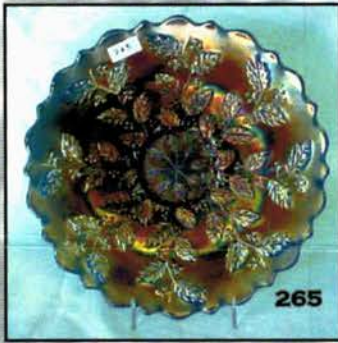

*Carnival Glass Auction Saturday, August 23rd, 2003  
Midwest Auction Facility 9:45 A.M*