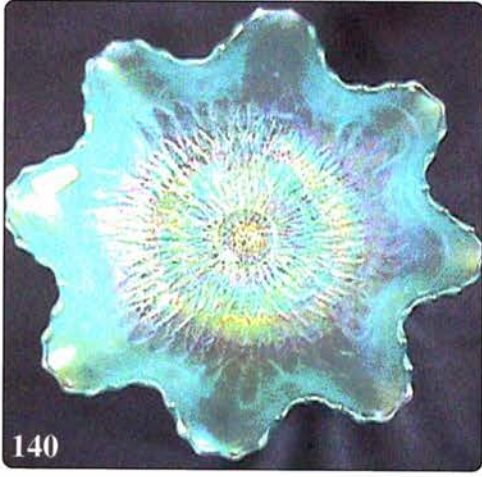

125

117

175

140

170

135

26

15

27

127

115

190