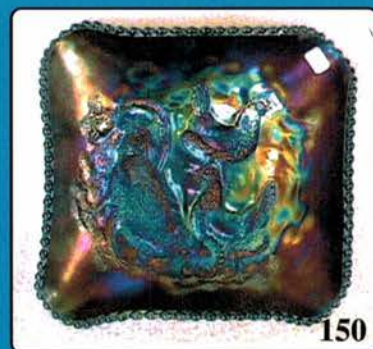

International Carnival Glass Club Convention

AUCTION

*The Strege and Tilberg Collections
and
Ruby Lough Estate*

Embassy Suites Hotel, North
Indianapolis, Indiana
3912 Vincennes Road
Indiana Auctioneer's #AU09100184

Saturday, July 19th, 2003 -- 9:30 A.M.

Jim and Jan Seeck

Seeck Auctions 641-424-1116