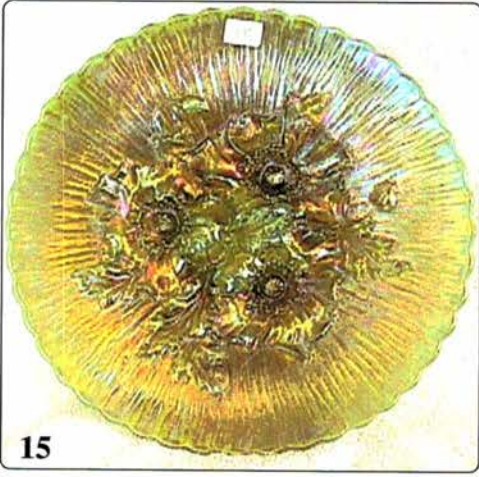

125

117

175

140

170

135

26

15

27

127

115

190