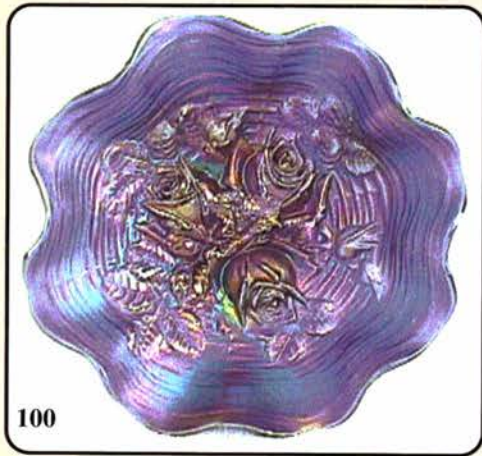

Seeck Auctions

P.O. Box 377
Mason City, Iowa 50402

PRESORTED
FIRST-CLASS MAIL
U.S. POSTAGE PAID
MINNEAPOLIS, MN
PERMIT NO.28534

228

*****AUTO**MIXED AADC 553

Lee Markley
PO Box 306
Mentone, IN 46539-0306

100

390

172

323

10

335

32

21