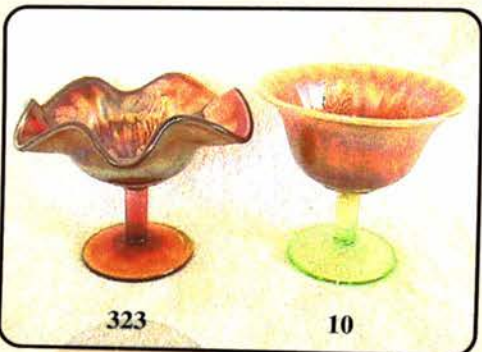

Seeck Auctions

P.O. Box 377
Mason City, Iowa 50402

PRESORTED
FIRST-CLASS MAIL
U.S. POSTAGE PAID
MINNEAPOLIS, MN
PERMIT NO.28534

228

*****AUTO**MIXED AADC 553

Lee Markley
PO Box 306
Mentone, IN 46539-0306

100

390

172

323

10

335

32

21