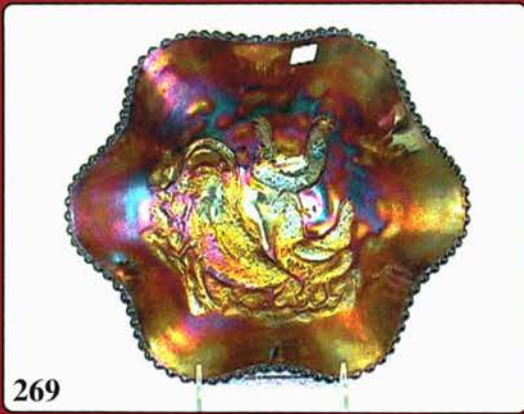

234

173

92

249

- 1050 287. Panther ftd ruffled sauce - red - pretty red color w/nice irid., rare
- 195 288. M'burg Nesting Swan ruffeld bowl - amethyst - satin & pretty, spot of epoxy on edge
- 1200 289. Butterfly & Berry hatpin holder - blue - extremely rare & highly desirable, seldom sold, nice
- 1400 290. Butterfly & Berry hatpin holder - marigold - also very rare & nice, both colors in one sale!
- 800 291. Butterfly & Berry whimsey hatpin holder - marigold - one of two known, made from the tumbler, super neat piece, heat check in base
- 500 292. Day Break hatpin - purple - extremely rare hatpin, similar to Sun's Up but smaller
- 350 293. Sun's Up hatpin - purple - very rare hatpin in this color, most are lavender
- 450 294. Dinner Ring Hatpin - purple - only one I've seen, pretty
- 650 295. Jeweled Bug hatpin - red - I made that name up, check the Website to see what it looks like
- 475 296. Ribbon Triangle hatpin - purple - rare, pretty
- 250, 285, 255, 300, 140, 40 x 2 297. All purple hatpins including - Top of the Morning, Moire Beetle, Star of David & Baguettes, Big Butterfly(2), Electric Mirror, sold choice
- 275, 225, 200, 140, 40 x 2 298. All purple hatpins including - Looped Buckle, Hearts & Cross, Hollow Long Drop, Six Plums Variant, Butterflies, Flying Bat, sold choice
- 105 x 4, 10 x 3 299. Several hatpins including - Rooster in green, Rooster in lavender, Spider in non iridized amber, Unknown w/red center in green, Flower Center in lavender, two Metal ones with irid. glass backgrounds, sold choice
- 1100 300. Sceptors Department Store/Heart & Vine 9" plate - marigold - pretty & very scarce, nice
- 105 301. Tree Trunk 11" vase - purple
- 750 302. Sterling Furniture Co. adv. round bowl - amethyst - very pretty & hard to find company
- 600 303. M'burg Courthouse ruffled bowl - amethyst - radium, highly desirable
- 40 304. Four Seventy Four water goblet - marigold
- 70 305. Four Seventy Four wine glass - marigold
- 60 306. Forty Niner cordial - marigold - very rare cordial
- 30 307. Sailboat wine glass - marigold
- 1500 308. Zipper Loop mid-size finger lamp - marigold - very dark & very rare, highly sought after
- 1300 309. Zipper Loop small size finger lamp - marigold - also super nice, rare
- 100 310. Kerosene lamp - marigold - don't know the name of it
- 20 311. S-Repeat punch cup whimsey creamer - purple
- 650 312. Peacocks 9" plate w/ribbed back - ice green - super pretty example
- 25 313. Star Medallion water goblet - smokey blue - odd color
- 85 314. Checkerboard water goblet - amethyst - scarce
- 20 315. Optic & Button water goblet - marigold
- 40 316. Optic & Button wine glass - marigold
- 195 317. Regal Cane cordial - marigold - very scarce
- 1850 318. Fern Brand Chocolates adv. 6" plate - amethyst - very pretty & scarce, you also get a Fern Brands tin lunch bucket with purchase
- 230 319. Glass Egg - marigold - hollow & unusual
- 10 320. Miniature Duck figurine - marigold
- 75 321. Fern ruffled compote - green - nice
- 85 322. Fenton Ftd Nut cup - marigold - also has small spoon
- 750 323. Fluted Scroll spittoon shape - marigold - very rare, only one I've seen, neat piece
- 55 324. Stork & Rushes hldd basket - marigold
- 40 325. Wreathed Cherry whimsey nut cup - marigold - made from a toothpick, very rare & unusual miniature
- 750 326. Rose Show 9" plate - ice green - super pretty example & very rare
- 900 327. Rose Show 9" plate - lavender - super pretty & very rare color
- 575 328. Rose Show 9" plate - marigold - super iridescence, a little bit deep
- 85 329. Elephant miniature paperweight - marigold on milkglass - unusual
- 65 330. Left Hand 3 3/4" vase - marigold on milkglass - super usual miniature
- 215 331. Little Jessie miniature hen on nest - marigold - cute, highly desirable
- 5 332. Miniature coal bucket - green - flashed irid.
- 15 333. Imperial Grape wine glass - olive green - odd color
- 10 334. Imperial Grape wine glass - purple
- 800 335. Thumbprint & Oval vase - purple - spectacular iridescence! rare
- 95 336. Blackberry miniature compote - green - tough color
- 45 337. Blackberry miniature compote - marigold
- 40 338. Blackberry miniature compote - blue
- 105, 125, 100 x 2 339. 4 Trays of Carnival Glass Buttons - sold choice
- 60 x 2 340. 2 Trays of Carnival Glass novelties such as purses, belts, etc. - choice
- 225 341. Melon Rib square topped, spittoon shaped whimsey - marigold - different
- 25 342. Melon Rib pulled in whimsey - marigold
- 30 343. Checkerboard punch cup - marigold
- 20 344. Waterlily toothpick whimsey - marigold
- 45 345. Miniature Flute compote - green