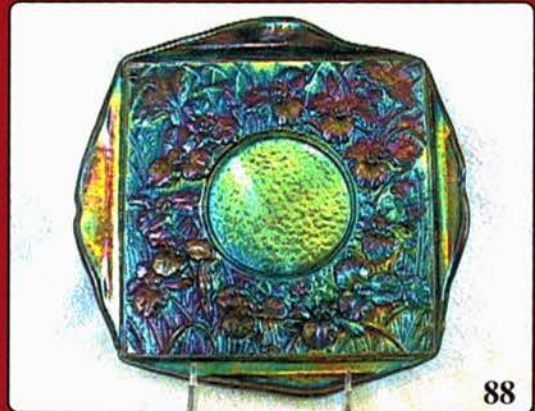

269

112

197

323

88

85

51

49

205

30

Seeck Auctions
P.O. Box 377
Mason City, Iowa 50402