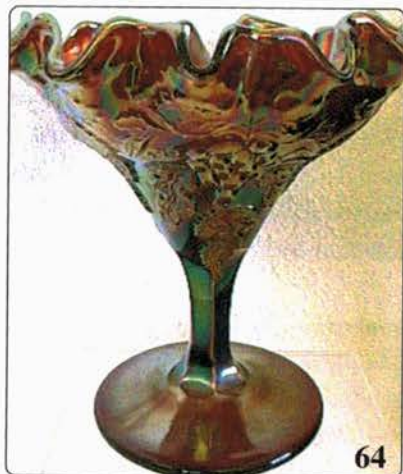

279

212

154

335

64

10

37

239

234

173

92

249