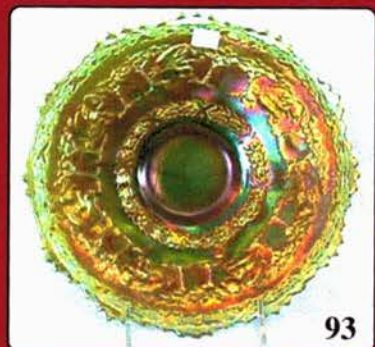

AUCTION

Heart Of America Carnival Glass Club Convention
Saturday, April 26th, 2003 --9:30 A.M.