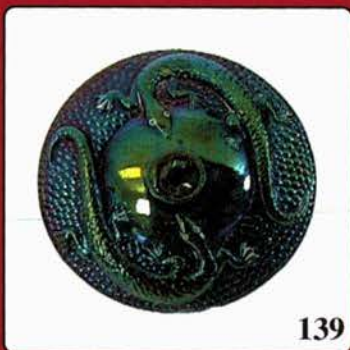

The Dooley Collection

Embassy Suites Hotel
Kansas City, Missouri
7640 NW Tiffany Springs Parkway

Jim and Jan Seeck

Seeck Auctions

641-424-1116