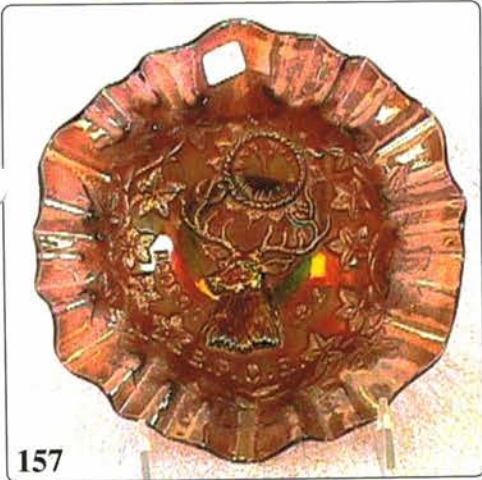

**WEBSITE: <http://www.seeckauktion.com>**

\*\*\*\*\*

- |   |   |
|---|---|
| <p><u>175</u> 1. Imperial Grape water goblet - purple</p> <p><u>30</u> 2. Imperial Grape water goblet - marigold</p> <p><u>5</u> 3. Strawberry Smash spittoon shaped rosebowl or vase - light marigold</p> <p><u>10</u> 4. Miniature Basketweave basket - marigold</p> <p><u>35</u> 5. Knotted Beads 9" vase - marigold</p> <p><u>50</u> 6. Tree Trunk 10" vase - green</p> <p><u>140</u> 7. Beauty Bud vase - amethyst</p> <p><u>120</u> 8. Fuschia handled bon bon - marigold - shape is the same as Wreath of Roses, but has different interior plunger, crack by handle</p> <p><u>60</u> 9. Holly ruffled compote - aqua - has marigold overlay</p> <p><u>900</u> 10. Unusual Whimsey 5 1/4" vase - amethyst - looks like Long Thumbprint, but isn't, has irid. like M'burg, is a neat piece, has a minor nick on bottom edge of base</p> <p><u>450</u> 11. Beaded Shell mug - white - rare mug, nice</p> <p><u>30</u> 12. Beaded Shell mug - purple</p> <p><u>4000</u> 13. Raspberry milk pitcher - lime green - extra rare item, has super color &amp; irid. fantastic piece</p> <p><u>600</u> 14. Raspberry milk pitcher - ice blue - super pretty &amp; rare, has</p> | <p>chip on top edge</p> <p><u>175</u> 15. Raspberry milk pitcher - purple - scarce, nice</p> <p><u>165</u> 16. Lion IC shaped bowl - marigold - nice</p> <p><u>3000</u> 17. Broeker's Flour adv. 6" plate - amethyst - fantastic irid. on this very rare adv. piece!</p> <p><u>30</u> 18. Feathered Serpent 6" tri-cornered dish - marigold</p> <p><u>1300</u> 19. Rose Show ruffled bowl - aqua opal - pastel &amp; nice, a collectors favorite</p> <p><u>550</u> 20. Rose Show ruffled bowl - blue - very nice example, pretty &amp; rare</p> <p><u>800</u> 21. Rose Show ruffled bowl - lime green - fantastic irid., on this rare color, heat check &amp; chip on collar base</p> <p><u>150</u> 22. Swan salt - peach opal - scarce, minor nick</p> <p><u>45</u> 23. Swan salt - amethyst - scarce, nick</p> <p><u>45</u> 24. Swan salt - celest blue</p> <p><u>9000</u> 25. M'burg Cleveland Memorial ash tray - amethyst - WOW!!!!!! extremely rare item, has super irid. &amp; highly desirable, there is some excess glass on bottom edge of tray</p> <p><u>450</u> 26. Little Bo-Peep ABC baby dish - marigold - very rare &amp; highly sought</p> |
|---|---|