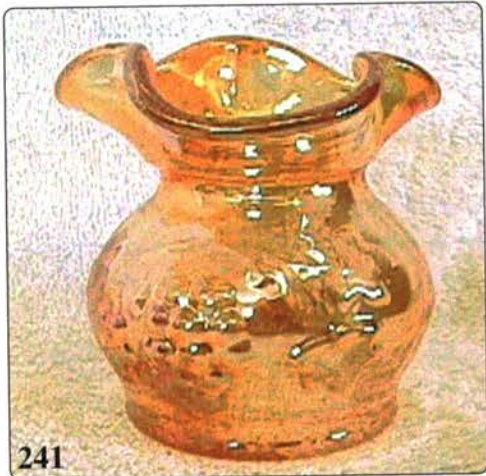

157

124

143

241

232

17

218

113

290

291

289

285

74

70