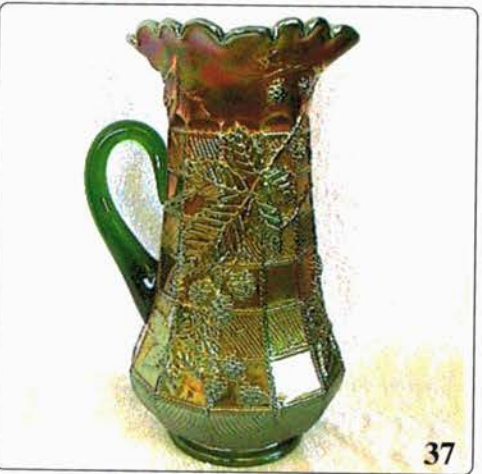

279

212

154

335

64

10

37

239

234

173

92

249