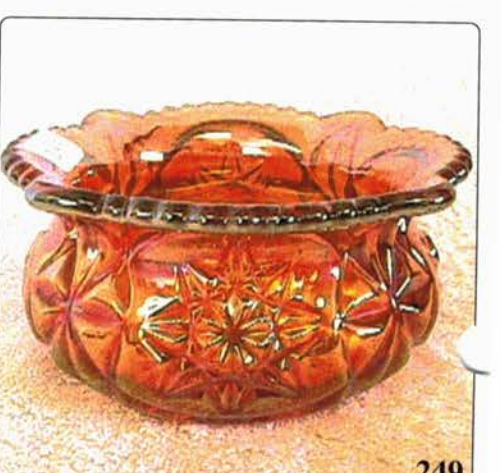

279

212

154

335

64

10

37

239

234

173

92

249