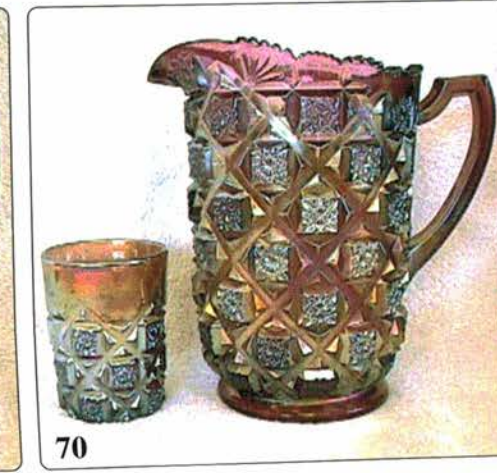

290

291

289

285

74

70

- 50 27. Little Bo-Peep mug - marigold - nice matching set with baby dish
- 150 28. Sailboats water goblet - amethyst - very pretty, & rare, not often seen!
- 35 29. Sailboats water goblet - marigold
- 2200 30. Farmyard 3 in 1 edge bowl - purple - high desirable & nice, a classic
- 300 31. Leaf Columns 11 1/2" vase - ice blue - scarce color
- 3250 32. N's Corn Vase - aqua opal - another WOW!, This is one of two that John Britt found that were cracked around the base 1" up from the bottom, damaged or not, this is an outstanding piece & would be a great addition to any collection
- 900 33. N's Corn vase - ice blue - very rare color & nice, not often sold, has stalk base
- 450 34. N's Corn vase - lime green - has marigold overlay, is a very rare example, has stalk base
- 375 35. N's Corn vase - green - scarce color, has stalk base
- 225 36. N's Corn vase - white - scarce, has plain base
- 1100 37. Blackberry Block tankard water pitcher - green - rare color & highly desirable, not often sold
- 95 38. Blackberry Block tumbler - green
- 800 39. Grape & Cable dresser tray - ice blue - very hard to find, pretty irid.
- 600 40. Grape & Cable pin tray - ice blue - very rare, a beauty
- 850 41. Grape & Cable cologne bottle - ice blue - very rare & desirable, nice
- 70 42. Grape & Cable powder jar bottom - ice blue - where is the lid?
- 2000 43. Grape & Cable hatpin holder - ice blue - super pretty, frosty & rare
- 1600 44. Owls hatpin - lavender - extremely rare & desirable, in a rare color
- 1200 45. Horse Fly hatpin - purple - only one that I have seen!
- 450 46. Strawberry hatpin - green - scarce & nice
- 850 47. Dragon Fly hatpin - purple - super pretty, unusual
- 900 48. Daisy Cut whimsey ruffled bell - marigold - only one known, came from the Whitlow collection, a rare opportunity to buy a neat whimsey
- 1400 49. Concord 9" plate - amethyst - super rare & nice, a top plate
- 1100 50. Concord 9" plate - marigold - very rare plate, nice
- 1100 51. Geo. W. Getts Pianos adv. ruffled bowl - amethyst - super pretty example, rare
- 550 52. Kittens cup & saucer - blue - super rare item, saucer has repaired chip on under side
- 250 53. Kittens vase - blue - scarce item, nice
- 250 54. Kittens toothpick - blue - scarce & desirable
- 425 55. Kittens cereal bowl - blue - pretty, rare
- 850 56. Heavy Iris tankard water pitcher - white - has the straight top, super rare plus pretty
- 1200 57. Zipper Loop large kerosene lamp - smoke - 10" high, 6" wide base, super pretty, very rare, especially this size
- 600 58. Zipper Loop kerosene lamp - marigold - 7 1/2" high, 5 1/2" wide, super pretty, short & squatty
- 750 59. Zipper Loop kerosene lamp - smoke - 8" high, 5" base - very nice, hard to find in smoke
- 850 60. Zipper Loop kerosene lamp - marigold - 7 1/2" high, 4 3/4" wide - super dark, nice
- 350 61. Fenton's Flowers ftd rosebowl - peach opal - only one I have seen, very pretty w/ nice opal, nick on two toes
- 450 62. Fenton's Flowers ftd rosebowl - lime green opal - super pretty w/lots of opal, rare
- 65 63. Fenton's Flowers ftd nut bowl - amethyst - scarce shape
- 2500 64. M'burg Deep Grape crimped edge compote - amethyst - radium & super, bought at the Seale auction, has spots of pelling on edge, one of my favorite pieces in the sale
- 575 65. Little Dog miniature paperweight - marigold - a hard to find miniature
- 400 66. Bulldog miniature paperweight w/blue rhinestone eyes - marigold - rare & desirable
- 2400 67. Stippled Three Fruits 9" plate w/ribbed back - aqua opal - lots of opal & pastel, super rare & pretty, minor rub on fruit
- 2800 68. Stippled Three Fruits 9" plate w/ribbed back - sapphire - fantastic plate, super pretty & extremely rare
- 350 69. Stippled Three Fruits 9" plate w/ribbed back - marigold - super pretty & rare
- 1100 70. Checkerboard water pitcher - amethyst - super rare & highly desirable, neat
- 200 71. Checkerboard tumbler - amethyst - scarce
- 450 72. Formal JIP vase - marigold - rare item & neat, pretty
- 250 73. Single Flower handled basket - peach opal - very rare item, nice
- 1300 74. Hearts & Flowers ruffled compote - green - super rare color & very nice
- 1200 75. Hearts & Flowers ruffled compote - ice green - rare & desirable
- 450 76. Hearts & Flowers ruffled compote - ice blue - scarce & desirable
- 850 77. Hearts & Flowers ruffled compote - aqua opal - pastel & nice
- 200 78. Poinsettia milk pitcher - smoke - scarce
- 200 79. Poinsettia milk pitcher - green - hard color to find
- 1600 80. Gevurtz Bros. Furniture and Clothing adv. ruffled bowl - amethyst - very pretty, rare
- 2600 81. Dragon & Lotus ruffled bowl - aqua opal - very rare bowl, has nice opal w/pretty irid.
- 450 82. Dragon & Lotus ruffled bowl - peach opal - very dark & nice
- 350 83. Dragon & Lotus ruffled bowl - lime green opal - rare color, has nice opal
- 350 84. Dragon & Lotus ruffled bowl - lime green - pretty
- 2200 85. M'burg Bernheimer Brothers/Many Stars ruffled bowl - blue - very rare & highly desirable, nice
- 275 86. Grape & Cable whiskey decanter - marigold - scarce
- 175 87. Grape & Cable shot glass - marigold - scarce