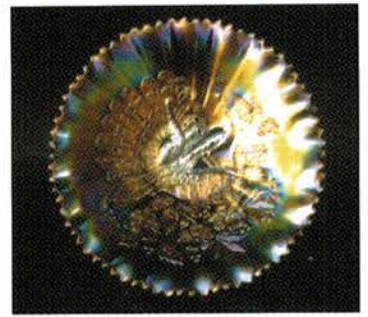

Burns Auction Service
P.O. Box 608
Bath, New York 14810

First Class
US Postage
PAID
Permit No. 7
Hammondsport, NY

LEE MARKLEY
BOX 306
MENTONE IN 46539