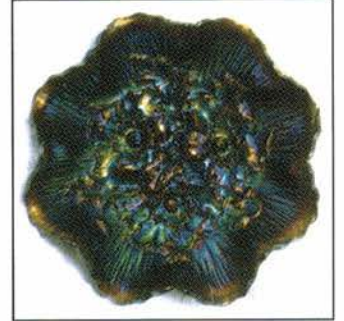

Burns Auction Service
P.O. Box 608
Bath, New York 14810

First Class
US Postage
PAID
Permit No. 7
Hammondsport, NY

LEE MARKLEY
BOX 306
MENTONE IN 46539