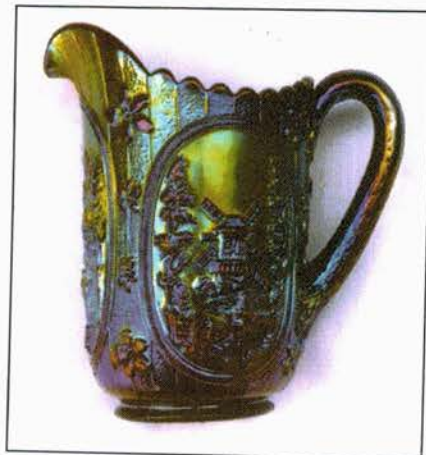

at the

Holiday Inn - Select

15471 Royalton Rd., Strongsville, OH 44136

(Exit 231A - a few miles south of the Ohio Turnpike)

(440) 238-8800 or 1-800-HOLIDAY (reservations only)

Licensed and Bonded by the Department of Commerce in favor of the State of Ohio