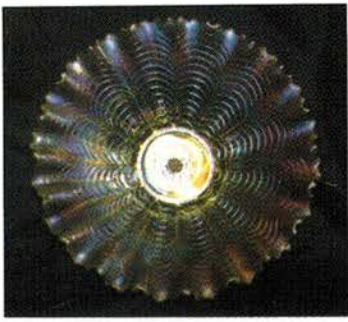

Burns Auction Service
P.O. Box 608
Bath, New York 14810

First Class
US Postage
PAID
Permit No. 7
Hammondsport, NY

LEE MARKLEY
BOX 306
MENTONE IN 46539