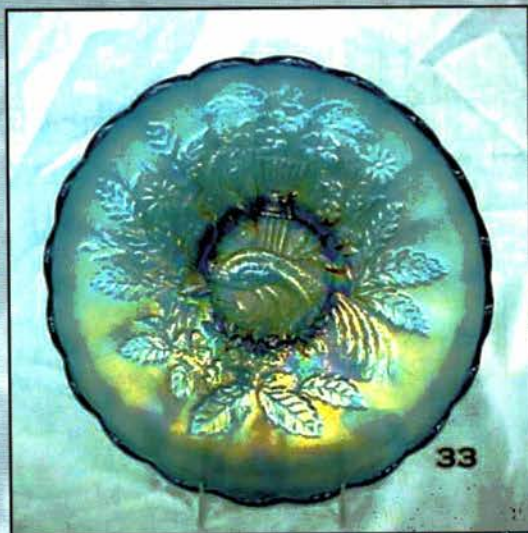

34

33

36

35

37

Jim Wroda Auction Services
C/O Midwest Auctioneers & Realty Inc.
5239 St Rt 49 South
Greenville, Ohio 45331
www.jimwrodaauction.com

First Class

80

LEE MARKLEY
PO BOX 306
MENTONE IN 46539-0306

Carnival Glass Auction
Saturday, March 8th, 2003, 10:00 am