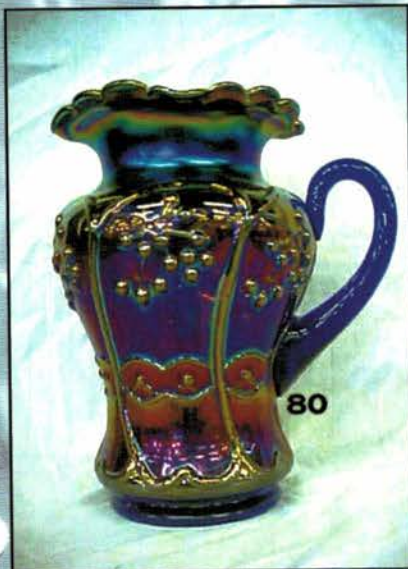

80

LEE MARKLEY
PO BOX 306
MENTONE IN 46539-0306

Carnival Glass Auction
Saturday, March 8th, 2003, 10:00 am