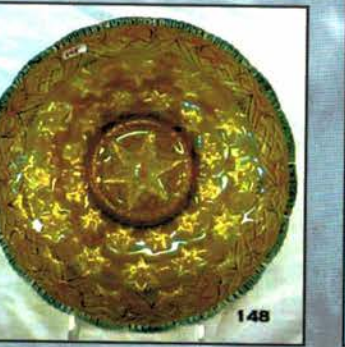

LEE MARKLEY  
PO BOX 306  
MENTONE IN 46539-0306

**Carnival Glass Auction**  
Saturday, March 8th, 2003, 10:00 am