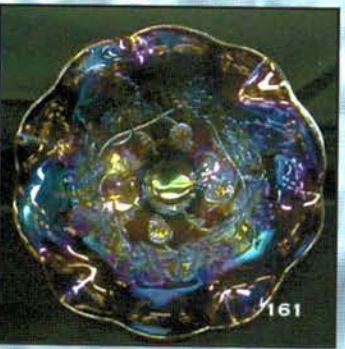

LEE MARKLEY  
PO BOX 306  
MENTONE IN 46539-0306

**Carnival Glass Auction**  
Saturday, March 8th, 2003, 10:00 am