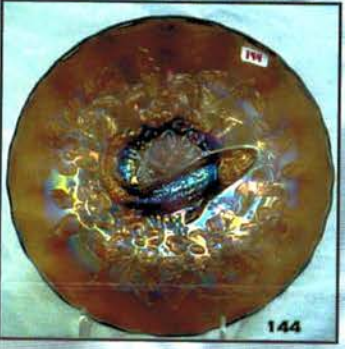

LEE MARKLEY  
PO BOX 306  
MENTONE IN 46539-0306

**Carnival Glass Auction**  
Saturday, March 8th, 2003, 10:00 am