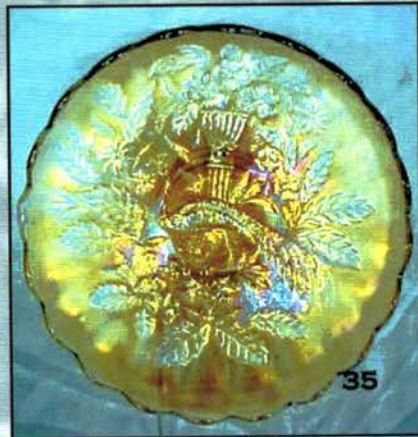

34

33

36

35

37

Jim Wroda Auction Services
C/O Midwest Auctioneers & Realty Inc.
5239 St Rt 49 South
Greenville, Ohio 45331
www.jimwrodaauction.com

First Class

80

LEE MARKLEY
PO BOX 306
MENTONE IN 46539-0306

Carnival Glass Auction
Saturday, March 8th, 2003, 10:00 am