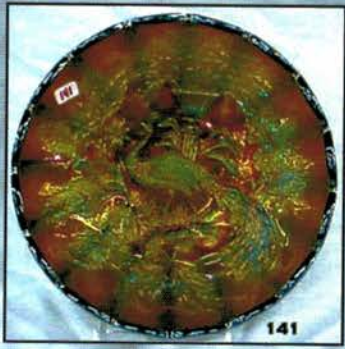

LEE MARKLEY  
PO BOX 306  
MENTONE IN 46539-0306

**Carnival Glass Auction**  
Saturday, March 8th, 2003, 10:00 am