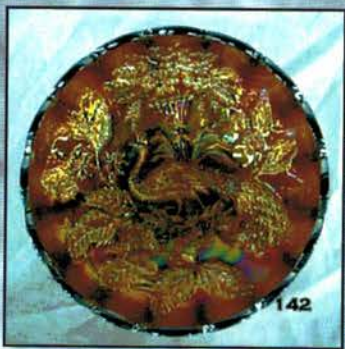

LEE MARKLEY  
PO BOX 306  
MENTONE IN 46539-0306

**Carnival Glass Auction**  
Saturday, March 8th, 2003, 10:00 am