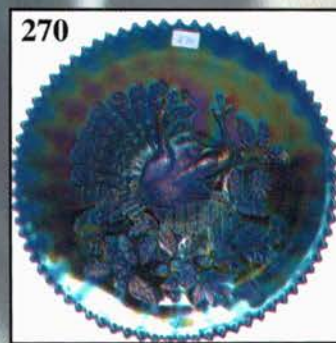

CARNIVAL GLASS AUCTION

Saturday, June 22, 2002 - 9:00 a.m. C.D.T.

★ *Collection of Rarity and Color* ★

Held By the Mickey Reichel Antique & Auction L.C.

Office: 660-882-5292 • Home: 660-882-5283

Direct e-mail: mreichel@undata.com

WEB SITES ON: <http://www.yourauctionpage.com/reichel>
<http://www.glasshunters.com/mr>