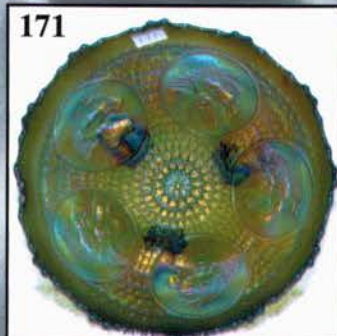

CARNIVAL GLASS AUCTION

Saturday, June 22, 2002 - 9:00 a.m. C.D.T.

★ *Collection of Rarity and Color* ★

Held By the Mickey Reichel Antique & Auction L.C.

Office: 660-882-5292 • Home: 660-882-5283

Direct e-mail: mreichel@undata.com

WEB SITES ON: <http://www.yourauctionpage.com/reichel>
<http://www.glasshunters.com/mr>