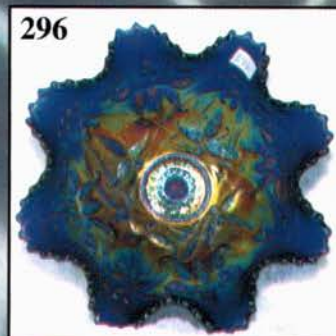

CARNIVAL GLASS AUCTION

Saturday, June 22, 2002 - 9:00 a.m. C.D.T.

★ *Collection of Rarity and Color* ★

Held By the Mickey Reichel Antique & Auction L.C.

Office: 660-882-5292 • Home: 660-882-5283

Direct e-mail: mreichel@undata.com

WEB SITES ON: <http://www.yourauctionpage.com/reichel>
<http://www.glasshunters.com/mr>