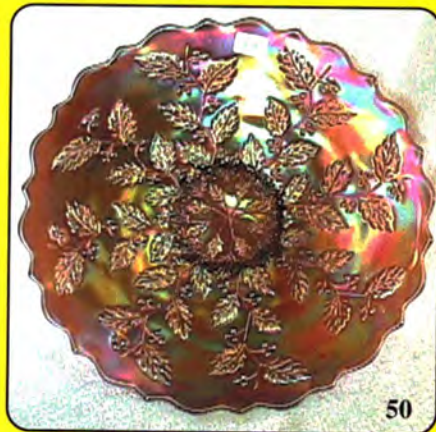

Seeck Auctions

P.O. Box 377
Mason City, Iowa 50402

PRESORTED
FIRST-CLASS MAIL
U.S. POSTAGE PAID
MINNEAPOLIS, MN
PERMIT NO.28534

40

*****AUTO**MIXED AADC 553

Lee Marklev
PO Box 306
Mentone, IN 46539-0306

30   95   200

50

293

125

166

225   201   60