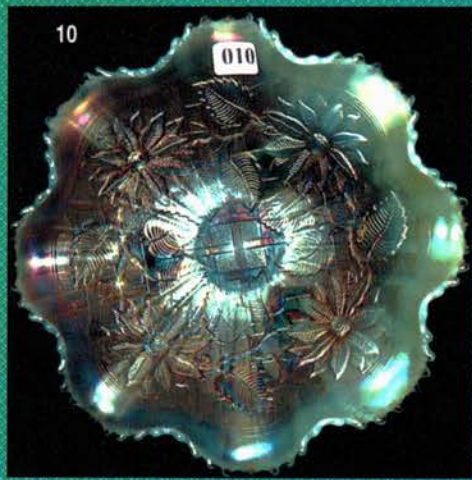

AUCTION

10

010

Doug & Karen Engel
Carnival
Glass
Collection