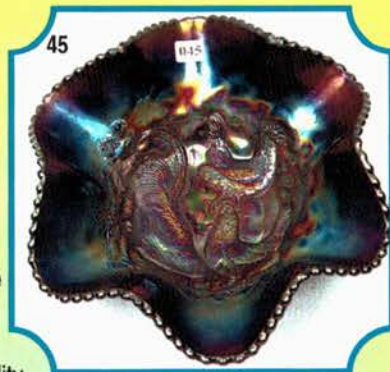

Doug & Karen Engel Carnival Glass Collection

HOACGA Convention Auction

Personality. This word is the definition of Doug & Karen Engel and their Carnival Glass collection. Just like Karen's ability to grab your attention with her wild carefree laugh and humor, her collection does the same by its vivid iridescences and colors. Karen and her husband Doug have recently purchased a new Victorian home and have decided to sell their amazing Carnival Collection. Come attend this wonderful event and see the reason thousands of people like you have started collecting carnival glass.

Write-In Bids: Accepted with a written statement of the amount of your bid.

DEADLINE: Thursday Noon. All Write-In Bids will have a 5% handling charge added to the selling price. Write-Ins will be taken to a professional Pack-N-Ship. Your Write-In Bid will be entered just as if you are present and bidding. For your convenience – FAX# (316) 747-2145 or E-Mail woodyauction@earthlink.net

Reservations: May be made by calling the Embassy Suites Hotel at (816) 891-7788.

Membership: You are not required to be a member of HOACGA to attend the auction. However, if you would like to become a member of HOACGA please call club president Bob Grissom at (816) 356-5320.

Preview: Friday, April 26th, 7 p.m.

Additional photos can be seen at www.woodyauction.com

Saturday, April 27th, 2002 - 9:30 a.m.

Embassy Suites Hotel (Airport)

7640 N.W. Tiffany Springs Parkway
Kansas City, Missouri

See you at the
Woody Auction!!!