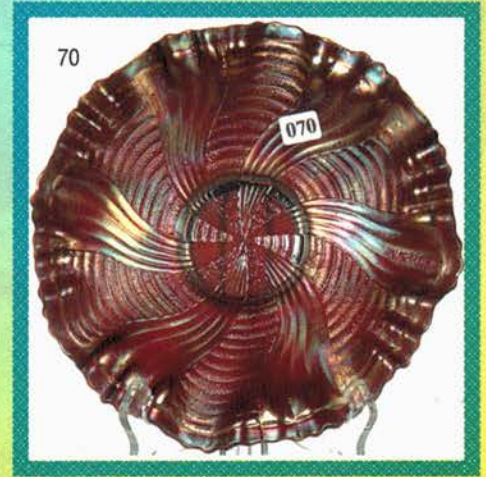

Doug & Karen Engel
Carnival Glass Collection
HOACGA Convention Auction

Saturday, April 27th, 2002
9:30 a.m.