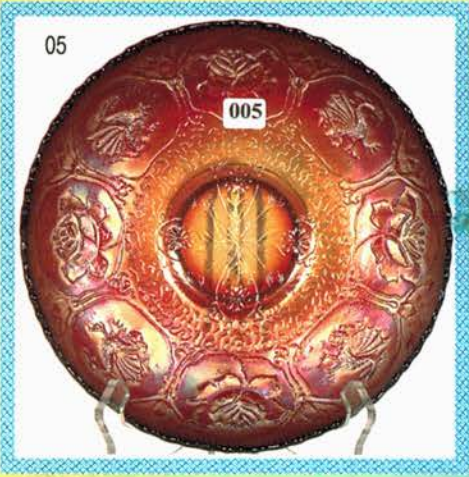

Doug & Karen Engel
Carnival Glass Collection
HOACGA Convention Auction

Saturday, April 27th, 2002
9:30 a.m.