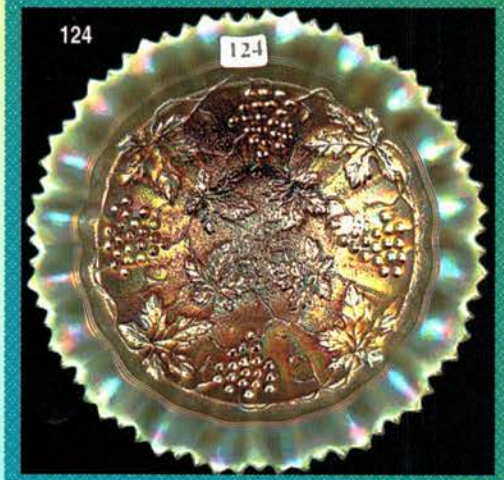

124

124

HOACGA Convention Auction

7640 N.W. Tiffany Springs Parkway