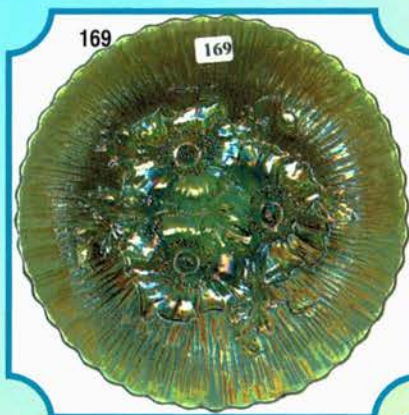

See you at the
Woody Auction!!!

- 25 1 Split Diamond Butter Dish & Creamer - M
 10 2 Robin Mug - M
 50 3 US Glass Regal Ftd Mug - M -
 40 4 Miniature Handled Basket - M
 500 5 **DRAGON & LOTUS BOWL IC SHAPE - RED**
 100 6 Kittens Plate - M
 130, 90 7 Kittens Plate 2 sides up X2 - M
 60 8 Stork ABC Plate - M
 60 9 Bo Peep Mug - M
 10, 500 10 **POINSETTIA & LATTICE FTD BOWL - AQUA
 OPAL - SUPER SUPER RARE, NICE COLOR
 & IRIDESCENCE, A WONDERFUL ADDITION
 TO YOUR COLLECTION**
 175 11 **BO PEEP PLATE - M very scarce seldom sold**
 30 12 1 Leaf & Beads Rose Bowl - M with floral interior
 100 13 Horses Medallion Rose Bowl - M
 500 14 Horses Medallion Nut Bowl - Vas
 100 15 Stag & Holly Giant Rose Bowl - M
 175 16 Drapery Rose Bowl - W
 30 17 File & Fan Compote - PO
 60 18 File & Fan Compote - MMG
 50 19 Floral & Optic ftd Bowl - MMG
 400 20 Floral & Optic ftd Bowl - RED
 800 21 Floral & Optic Ftd Cake Plate - RED
 800 22 **Inverted Strawberry Spittoon - M - Dark &
 Pretty**
 6000 23 **CHRISTMAS COMPOTE - M - fantastic dark
 example OUTSTANDING**
 50 x 2 24 Beaded Shell Mug - M - X2 Choice
 750 25 **BEADED SHELL MUG - W - FROSTY & A
 RARE DESIRABLE MUG**
 50 26 Beaded Shell Mug - B
 40 27 Beaded Shell Mug - P
 175 28 **Dugan Cherry 6" Plate w/ tightly crimped
 edge - PO - PRETTY**
 700 29 **Grape Vine Lattice 7" Plate - P - GORGEOUS**
 100 30 Ski Star Bowl, dome ftd - PO
 50 31 Wishbone & Spades ruffled Sauce - PO
 125 32 Apple Blossom Twigs 3 in 1 CRE Bowl - PO
 200 33 Fanciful Plate - W
 225 34 Apple Blossoms Twigs Plate - W
 100, 60 35 Fishermans Mug X2 Choice - M
 200 36 **Fishermans Mug - M - One of the finest
 examples known - FANTASTIC**
 1150 37 **FISHERMANS MUG - PO - VERY RARE &
 DESIRABLE**
 150 38 Fishermans Mug - Lav
 50 39 Heron Mug - P
 45 40 Lined Lattice Vase - W
 300 41 Lined Lattice Vase - P - Very Pretty
 1850 42 **PONY BOWL - IG - Rare color with great iri-
 descence**
 150 43 Pony Bowl - 10 ruffles - M
 1500 44 **Butterfly & Tulip Bowl - almost square - P -
 nice color & iridescence**
 2500 45 **FARMYARD 6 ruffle Bowl - P - Great Color -
 chip on backside of 1 bead**
 1500 46 **WISHBONE & SPADES CHOP PLATE - P -
 GREAT COLOR ON THIS HIGHLY DESIRABLE
 PLATE**
 20 47 Blackberry 2 row Open Edge ruffled Basket - M
 30 48 Blackberry 2 row Open Edge JIP Basket - M
 70 49 Open Edge 2 sides up basket - Vas
 175 x 2 50 **2-row Open Edge ruffled basket - X2 Choice -
 RED**
 1050 51 **BLACKBERRY 2 ROW OPEN EDGE PLATE -
 W - EXTREMELY RARE AND DESIRABLE**
 150 52 Blackberry 2 row open edge JIP Basket - W
 125 53 Blackberry 2 row open edge SQ Basket - W
 100 54 Blackberry 2 row open edge ruffled Basket - W
 175 55 2 row open edge JIP Basket - G
 300 56 2 row Open Edge 2 sides up Basket - IG
 150 57 2 row Open Edge flattened out Sq Basket - IG
 50 58 Millersburg Grape Wreath Bowl - M
 125 59 Millersburg Grape Wreath ICS Sauce - A
 125 60 Millersburg Zig Zag ruffled Bowl - M - Radium
 Finish
 800 61 Millersburg courthouse ruffled Bowl - A
 350 62 Strawberry Wreath ruffled Compote - M -
 Radium Finish
 800 63 Seacoast Pin Tray - A
 150 64 Leaf & Little Flowers ruffled Compote - M -
 Radium Finish
 500 65 **Millersburg Swirl Hobnail Vase - A - Pretty**
 500 66 **Millersburg Swirl Hobnail Vase - G - Very
 Pretty**
 525, 400 67 **CORN VASE X2 Choice - DARK OLIVE
 GREEN - With Stalk Base - NICE ONES**
 600 68 **MORNING GLORY FUNERAL VASE - P -
 Desirable & Very Nice**
 400 69 **POPPY SHOW VASE - M - great color top to
 bottom**
 10, 500
 4, 000 70 **RIBBON TIE 3 in 1 Candy Ribbon Edge
 BOWL - RED - A Fabulous Piece of Red**
 225
 150, 300 71 **Plaid ICS Bowl - B - X2 Choice good color & iri-
 descence**
 850 72 **Plaid ruffled Bowl - G - scarce & desirable with
 good color & iridescence**
 2250 73 **PLAID ICS BOWL - RED - RARE & DESIR-
 ABLE**
 350 74 **Plaid ruffled Bowl - M - dark color w/great irides-
 cence**
 400 75 **Plaid ruffled Bowl - Lav**
 1600 76 **PLAID ruffled BOWL - RED - RARE & DESIR-
 ABLE**
 200 77 **Plaid Plate - M**
 1050 78 **PLAID PLATE - B - RARE & DESIRABLE
 WITH GREAT COLOR & IRIDESCENCE**
 1000 79 **PLAID 3 in 1 Candy Ribbon Edge Bowl - B -
 EXTREMELY RARE SHAPE & HIGHLY DESIR-
 ABLE WITH FANTASTIC COLOR & IRIDES-
 CENCE**
 225 80 **Poppy Pickle Dish - M**
 275 81 **Poppy Pickle Dish - B**
 350 82 **Poppy Pickle Dish - G**
 275 83 **Poppy Pickle Dish - P**
 1800 84 **POPPY PICKLE DISH - AO - Rare & Desirable**
 350 85 **POPPY PICKLE DISH - IB - Rare & Desirable**
 500 86 **Poppy Pickle Dish - W**
 2100 87 **PEACOCK AT THE FOUNTAIN ORANGE
 BOWL - G - RARE & DESIRABLE**