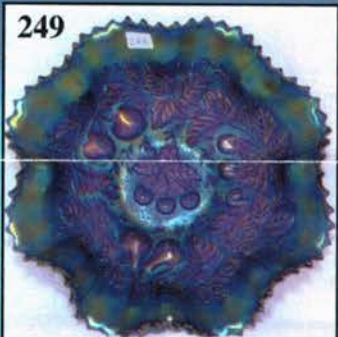

CARNIVAL GLASS AUCTION

Saturday, April 13, 2002 9:00 a.m., C.S.T.

David Smithee Collection

250

250

100

252

102

249

251

70

244

69

293

300

Held By the Mickey Reichel Antique & Auction L.C.

Office: 660-882-5292 • Home: 660-882-5283

Direct e-mail: mreichel@undata.com

WEB SITES ON: <http://www.yourauctionpage.com/reichel>
<http://www.glasshunters.com/mr>