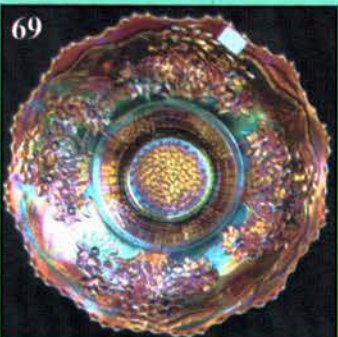

CARNIVAL GLASS AUCTION

Saturday, April 13, 2002 9:00 a.m., C.S.T.

David Smithee Collection

250

250

100

252

102

249

251

70

244

69

293

300

Held By the Mickey Reichel Antique & Auction L.C.

Office: 660-882-5292 • Home: 660-882-5283

Direct e-mail: mreichel@undata.com

WEB SITES ON: <http://www.yourauctionpage.com/reichel>
<http://www.glasshunters.com/mr>