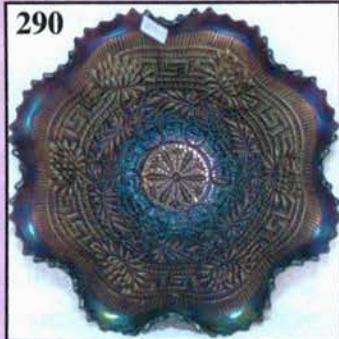

247

290

288

150

282

245

246

279

248

14

176

20

278

295

294

289

287

277

274

101