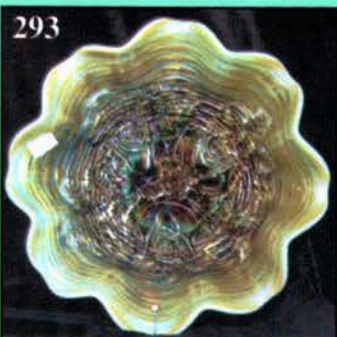

CARNIVAL GLASS AUCTION

Saturday, April 13, 2002 9:00 a.m., C.S.T.

David Smithee Collection

250

250

100

252

102

249

251

70

244

69

293

300

Held By the Mickey Reichel Antique & Auction L.C.

Office: 660-882-5292 • Home: 660-882-5283

Direct e-mail: mreichel@undata.com

WEB SITES ON: <http://www.yourauctionpage.com/reichel>
<http://www.glasshunters.com/mr>