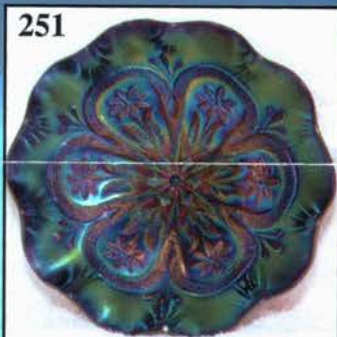

CARNIVAL GLASS AUCTION

Saturday, April 13, 2002 9:00 a.m., C.S.T.

David Smithee Collection

250

250

100

252

102

249

251

70

244

69

293

300

Held By the Mickey Reichel Antique & Auction L.C.

Office: 660-882-5292 • Home: 660-882-5283

Direct e-mail: mreichel@undata.com

WEB SITES ON: <http://www.yourauctionpage.com/reichel>
<http://www.glasshunters.com/mr>