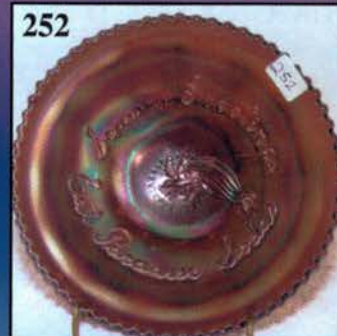

CARNIVAL GLASS AUCTION

Saturday, April 13, 2002 9:00 a.m., C.S.T.

David Smithee Collection

250

250

100

252

102