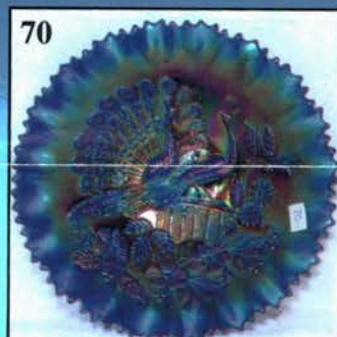

CARNIVAL GLASS AUCTION

Saturday, April 13, 2002 9:00 a.m., C.S.T.

David Smithee Collection

250

250

100

252

102

249

251

70

244

69

293

300

Held By the Mickey Reichel Antique & Auction L.C.

Office: 660-882-5292 • Home: 660-882-5283

Direct e-mail: mreichel@undata.com

WEB SITES ON: <http://www.yourauctionpage.com/reichel>
<http://www.glasshunters.com/mr>