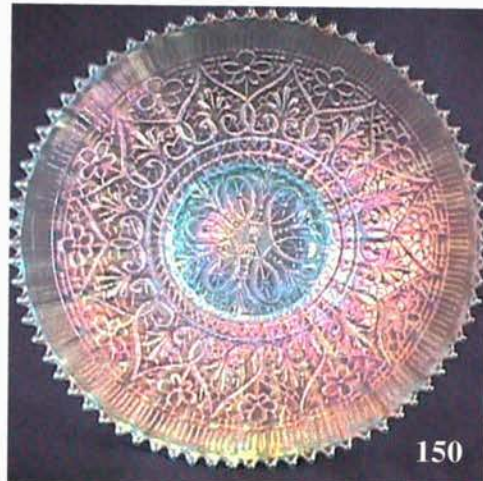

# AUCTION

*Texas Carnival Glass Club*

*Convention*

270

100

**Saturday, February 16, 2002 -- 9:30 A.M.**

60

71