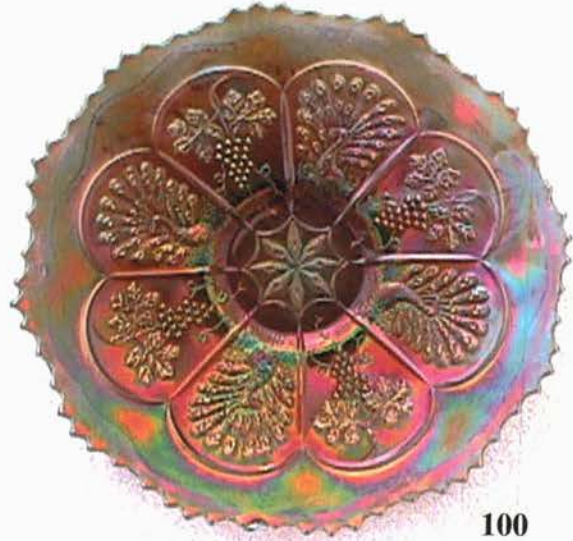

# AUCTION

*Texas Carnival Glass Club*

*Convention*

270

100

**Saturday, February 16, 2002 -- 9:30 A.M.**

60

71