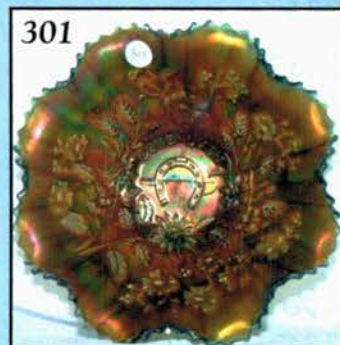

227

90

158

353

- heat check*
- 325 191. Rare Smoke - 10½" Imp. Smooth Panels Funeral Vase - 4½" Base, 8" Opening - Radium Electric
- 275 192. P - 13" N Tree Trunk Elephant Foot Vase - 5½" Plunger Base, 8½" Opening - Awesome - Sorry, Cracked and Reglued Base
- 325 193. Fantastic Ice G - 9" Spat. Ftd. N Grape and Cable Plate - Meander Ext.
- 110 194. G - 8¾" Fenton Spat. Ftd. Grape and Cable Plate
- 90 195. B - 8¾" Fenton Spat. Ftd. Grape and Cable Plate
- 130 196. A - 9¼" N Spat. Ftd. Grape and Cable Plate - Meander Ext.
- 70 197. M - 8¾" Fenton Spat. Ftd. Grape and Cable Plate
- 225 198. Persian B - 8¼", 6 Ruffle Westmoreland Smooth Rays Bowl - Rare Beauty
- 80 199. PO - 9", 6 Ruffle Westmoreland Carolina Dogwood Bowl
- 80 200. G - N Lg. 11", 8 Ruffle Stippled Rays Bowl - BW Ext. - Seldom Offered
- 750 201. Honey Amber - 10½", 8 Ruffle Petal and Fan Bowl - Jeweled Heart Ext. - Awesome Pastel Irid.
- 675 202. P - 11", 8 Ruffle Petal and Fan Bowl/Jeweled Heart Ext. - Multi Electric
- 425 203. B - 10", 8 Ruffle Ball Ftd. Two Flowers Bowl - Unbelievably Beautiful
- 425 204. M - 10", 8 Ruffle Collar Base Rare Dragon and Strawberry Bowl - Blues and Pinks
- 120 205. P - Super Size 11", 8 Ruffle Imp. Grape Bowl - Radium Electric Irid.
- 195 206. Deep A - 9½" N PCE Fruits and Flowers Bowl - BW Ext. - Extremely Scarce Size
- 190 207. M - 9" Stippled Three Fruits Plate - Rib Ext. - Always In Demand
- 1700 208. AWESOME! Purple - 16" Deep Rd. Multi Electric N Grape and Cable Master Punch Bowl/Base and 11 Cups - RARE SHAPE - FEW KNOWN
- 1125 209. Dark Ice B - 10½" N ICS Peacock at Urn Bowl - Marvelous!
- 425 210. M - 10" N ICS Peacock at Urn Bowl - Also Grand!
- 675 211. W - 9¼" N ICS Peacock at Urn Bowl - Spectacular
- 105 212. W - 5½" N ICS Peacock at Urn Small Bowl - Hard to Find
- 1025 213. Dark Ice G - 9¼" N ICS Peacock at Urn Bowl - Pretty
- 1500 214. B - 9¼" N ICS Fully Stippled Peacock at Urn Bowl - Multi Electric
- 110 215. P - N Fine Cut and Roses Rose Bowl - Fancy Int. - Good Feet and Color
216. A - Heavy Iris Tumbler - Electric
- 95 217. Pastel AO - N Daisy and Drape Vase - Flared Top
- 425 218. AO - N Bushel Basket - Round
- 275 219. B - N Round Bushel Basket - Multi Electric
- 120 220. M - N Round Bushel Basket - Very Pretty
- 90 221. Celeste B - Persian Medallion Bon Bon - Rare Color
- 950 222. Fantastic Radium Electric B - 10", ICS, Ball Ftd. Stag and Holly Bowl - WHEW!
- 90 223. A - Mlbg. Holly Sprig Spade Shape Nappy - Radium and Nice
- 290 224. A - Mlbg. 8½" Sq. Strawberry Wreath Bowl - Radium and Scarce Shape
- 700 225. A - 6", 6 Ruffle Exchange Bank Advertising Bowl - Great Piece!
- 755 226. P - N 6" Rd. We Use Broekers Flour Adv. Plate - Some Surface Rubs
- 675 227. Dark M - 12" Ball Ftd. Stag and Holly Chop Plate - Stunning Color
- 165 228. One of a Kind Red - Imp. 8½" Open Rose Applied Handle Basket - Repaired Crack at Handle
- 60 229. Clear - Swung 15½" Feathers Vase - Spiegel's Adv. on Base - Non Irid.
- 525 230. A - 6", 6 Ruffle Mlbg. Isaac Benesch Adv. Bowl - Top Notch Example
- 800 231. A - 7", 6 Ruffle Fenton 1910 Detroit Elks Bowl - Also Very Nice
- 650 232. A - 6¼" Fenton Eat Paradise Sodas Adv. Plate - Gorgeous Irid.
- 225 233. P - 6½" CRE Dugan Cherries Plate - Jeweled Heart Ext. - Superb
- 400 234. P - 6½" Wishbone and Spades Plate - Multi Electric Gem
- 85 235. M - 7", 6 Ruffle Lions Bowl
- 225 236. P - Dugan Strawberry Epergne Base w/Fishnet Lily - Well Matched for Color
- 200 237. Radium M - 8¼", 10 Ruffle Brooklyn Bridge Bowl - Beautiful
- 525 238. Radium M - Mlbg. 6 Ruffle Trout and Fly Bowl
- 275 239. M - 18¼" Starred Base Morning Glory Swung Funeral Vase - 4½" Base, 7¼" Top
- 235 240. P - 13" N Mid-Size Tree Trunk Funeral Vase
- 425 241. P - 4" Dugan CRE Mini Twigs Vase - Very Scarce
- 725 242. Scarce B - N Peach 7 pc. Water Set - Seldom Offered
- 475 243. Cherry Red - 7¼" Low ICS Fenton Acorn Bowl - Dark and Delicious!
- 400 244. Lime Ice G - N Corn Vase w/Floral Base - Above Average
- 375 245. Rich M - PCE N Good Luck Bowl - Rib Ext. - Blue and Pink Center
- 575 246. B - 9½" N Rose Show Plate - Multi Electric
- 900 247. Rare G - Fenton 9¼" Autumn Acorn Plate - Not Often Seen
- 1550 248. G - 9" N Peacocks Plate - Rib Ext. Blush Pinks and Blues - HOT!
- 550 249. Pastel M - N PCE Stippled Three Fruits Bowl - Yellows, Blues and Pinks Look Exceptional on this Scarcity
- 1350 250. Outstanding Ice B - N Ruffled Poppy Show Bowl
- 400 251. Violet - Radium Electric Scroll Embossed Lg. Compote - Eastern Star Ext.
- 275 252. Amberina Swirl - 9", 8 Ruffle Fenton Holly Beautiful Bowl - Neat Color
- 1250 253. Rare Aqua - N Peacocks Ruffled Bowl - Rib Ext. - Magnificent Pink and Yellow Overlay
- 475 254. M - Goofus Finish Palm Beach 7¼" Whimsied Vase from Spooner - A Beauty
- 200 255. Lav. - Goofus Finish Palm Beach 7" Long Banana Shaped Bowl
- 850 256. Rare M - 7" Brockwitz Tartan Pattern Cuspidor - Ex. Britt Collection
- 450 257. Celeste B - 8½" Dugan 10 Ruffle Double Stem Rose Bowl
- 140 258. Crystal - Mlbg. Feather and Heart Water Pitcher - Crystal Is Hot!
- 3300 259. Fantastic Ice B - N 8 Ruffle Poinsettia and Lattice Bowl - This is the One
- 1100 260. A - Mlbg. Seacoast Pin Tray - Mint! - From Early Britt Collection
- 475 261. P - Imp. Fashion Tumbler - Multi Electric Beauty
- 700 262. Rare IB - N Grape Leaves Bowl
- 675 263. A - Ruffled Gevurtz Furniture Adv. Bowl - Toughie
- 180 264. M - Scarce N Blossomtime Compote
- 900 265. P - Broken Arches Punch Bowl and Base - Spectacular! - Tiny Int. Bruise
- 170 266. G - Large Buzz Saw Cruet & Stopper - Nick
- 45 267. White - 6" Cherry Chain Plate - Light Irid.
- 1500 268. White - Chrysanthemum Chop Plate - Super
- 375 269. Celeste B - Concave Diamonds Pitcher & 6 Tumblers