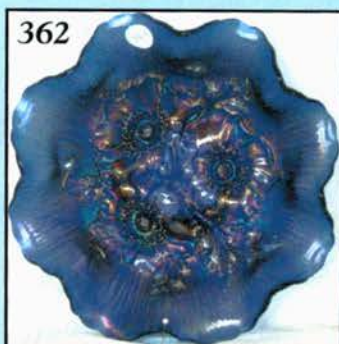

227

90

158

353

- heat check*
- 325 191. Rare Smoke - 10½" Imp. Smooth Panels Funeral Vase - 4½" Base, 8" Opening - Radium Electric
- 275 192. P - 13" N Tree Trunk Elephant Foot Vase - 5½" Plunger Base, 8½" Opening - Awesome - Sorry, Cracked and Reglued Base
- 325 193. Fantastic Ice G - 9" Spat. Ftd. N Grape and Cable Plate - Meander Ext.
- 110 194. G - 8¾" Fenton Spat. Ftd. Grape and Cable Plate
- 90 195. B - 8¾" Fenton Spat. Ftd. Grape and Cable Plate
- 130 196. A - 9¼" N Spat. Ftd. Grape and Cable Plate - Meander Ext.
- 70 197. M - 8¾" Fenton Spat. Ftd. Grape and Cable Plate
- 225 198. Persian B - 8¼", 6 Ruffle Westmoreland Smooth Rays Bowl - Rare Beauty
- 80 199. PO - 9", 6 Ruffle Westmoreland Carolina Dogwood Bowl
- 80 200. G - N Lg. 11", 8 Ruffle Stippled Rays Bowl - BW Ext. - Seldom Offered
- 750 201. Honey Amber - 10½", 8 Ruffle Petal and Fan Bowl - Jeweled Heart Ext. - Awesome Pastel Irid.
- 675 202. P - 11", 8 Ruffle Petal and Fan Bowl/Jeweled Heart Ext. - Multi Electric
- 425 203. B - 10", 8 Ruffle Ball Ftd. Two Flowers Bowl - Unbelievably Beautiful
- 425 204. M - 10", 8 Ruffle Collar Base Rare Dragon and Strawberry Bowl - Blues and Pinks
- 120 205. P - Super Size 11", 8 Ruffle Imp. Grape Bowl - Radium Electric Irid.
- 195 206. Deep A - 9½" N PCE Fruits and Flowers Bowl - BW Ext. - Extremely Scarce Size
- 190 207. M - 9" Stippled Three Fruits Plate - Rib Ext. - Always In Demand
- 1700 208. AWESOME! Purple - 16" Deep Rd. Multi Electric N Grape and Cable Master Punch Bowl/Base and 11 Cups - RARE SHAPE - FEW KNOWN
- 1125 209. Dark Ice B - 10½" N ICS Peacock at Urn Bowl - Marvelous!
- 425 210. M - 10" N ICS Peacock at Urn Bowl - Also Grand!
- 675 211. W - 9¼" N ICS Peacock at Urn Bowl - Spectacular
- 105 212. W - 5½" N ICS Peacock at Urn Small Bowl - Hard to Find
- 1025 213. Dark Ice G - 9¼" N ICS Peacock at Urn Bowl - Pretty
- 1500 214. B - 9¼" N ICS Fully Stippled Peacock at Urn Bowl - Multi Electric
- 110 215. P - N Fine Cut and Roses Rose Bowl - Fancy Int. - Good Feet and Color
216. A - Heavy Iris Tumbler - Electric
- 95 217. Pastel AO - N Daisy and Drape Vase - Flared Top
- 425 218. AO - N Bushel Basket - Round
- 275 219. B - N Round Bushel Basket - Multi Electric
- 120 220. M - N Round Bushel Basket - Very Pretty
- 90 221. Celeste B - Persian Medallion Bon Bon - Rare Color
- 950 222. Fantastic Radium Electric B - 10", ICS, Ball Ftd. Stag and Holly Bowl - WHEW!
- 90 223. A - Mlbg. Holly Sprig Spade Shape Nappy - Radium and Nice
- 290 224. A - Mlbg. 8½" Sq. Strawberry Wreath Bowl - Radium and Scarce Shape
- 700 225. A - 6", 6 Ruffle Exchange Bank Advertising Bowl - Great Piece!
- 755 226. P - N 6" Rd. We Use Broekers Flour Adv. Plate - Some Surface Rubs
- 675 227. Dark M - 12" Ball Ftd. Stag and Holly Chop Plate - Stunning Color
- 165 228. One of a Kind Red - Imp. 8½" Open Rose Applied Handle Basket - Repaired Crack at Handle
- 60 229. Clear - Swung 15½" Feathers Vase - Spiegel's Adv. on Base - Non Irid.
- 525 230. A - 6", 6 Ruffle Mlbg. Isaac Benesch Adv. Bowl - Top Notch Example
- 800 231. A - 7", 6 Ruffle Fenton 1910 Detroit Elks Bowl - Also Very Nice
- 650 232. A - 6¼" Fenton Eat Paradise Sodas Adv. Plate - Gorgeous Irid.
- 225 233. P - 6½" CRE Dugan Cherries Plate - Jeweled Heart Ext. - Superb
- 400 234. P - 6½" Wishbone and Spades Plate - Multi Electric Gem
- 85 235. M - 7", 6 Ruffle Lions Bowl
- 225 236. P - Dugan Strawberry Epergne Base w/Fishnet Lily - Well Matched for Color
- 200 237. Radium M - 8¼", 10 Ruffle Brooklyn Bridge Bowl - Beautiful
- 525 238. Radium M - Mlbg. 6 Ruffle Trout and Fly Bowl
- 275 239. M - 18¼" Starred Base Morning Glory Swung Funeral Vase - 4½" Base, 7¼" Top
- 235 240. P - 13" N Mid-Size Tree Trunk Funeral Vase
- 425 241. P - 4" Dugan CRE Mini Twigs Vase - Very Scarce
- 725 242. Scarce B - N Peach 7 pc. Water Set - Seldom Offered
- 475 243. Cherry Red - 7¼" Low ICS Fenton Acorn Bowl - Dark and Delicious!
- 400 244. Lime Ice G - N Corn Vase w/Floral Base - Above Average
- 375 245. Rich M - PCE N Good Luck Bowl - Rib Ext. - Blue and Pink Center
- 575 246. B - 9½" N Rose Show Plate - Multi Electric
- 900 247. Rare G - Fenton 9¼" Autumn Acorn Plate - Not Often Seen
- 1550 248. G - 9" N Peacocks Plate - Rib Ext. Blush Pinks and Blues - HOT!
- 550 249. Pastel M - N PCE Stippled Three Fruits Bowl - Yellows, Blues and Pinks Look Exceptional on this Scarcity
- 1350 250. Outstanding Ice B - N Ruffled Poppy Show Bowl
- 400 251. Violet - Radium Electric Scroll Embossed Lg. Compote - Eastern Star Ext.
- 275 252. Amberina Swirl - 9", 8 Ruffle Fenton Holly Beautiful Bowl - Neat Color
- 1250 253. Rare Aqua - N Peacocks Ruffled Bowl - Rib Ext. - Magnificent Pink and Yellow Overlay
- 475 254. M - Goofus Finish Palm Beach 7¼" Whimsied Vase from Spooner - A Beauty
- 200 255. Lav. - Goofus Finish Palm Beach 7" Long Banana Shaped Bowl
- 850 256. Rare M - 7" Brockwitz Tartan Pattern Cuspidor - Ex. Britt Collection
- 450 257. Celeste B - 8½" Dugan 10 Ruffle Double Stem Rose Bowl
- 140 258. Crystal - Mlbg. Feather and Heart Water Pitcher - Crystal Is Hot!
- 3300 259. Fantastic Ice B - N 8 Ruffle Poinsettia and Lattice Bowl - This is the One
- 1100 260. A - Mlbg. Seacoast Pin Tray - Mint! - From Early Britt Collection
- 475 261. P - Imp. Fashion Tumbler - Multi Electric Beauty
- 700 262. Rare IB - N Grape Leaves Bowl
- 675 263. A - Ruffled Gevurtz Furniture Adv. Bowl - Toughie
- 180 264. M - Scarce N Blossomtime Compote
- 900 265. P - Broken Arches Punch Bowl and Base - Spectacular! - Tiny Int. Bruise
- 170 266. G - Large Buzz Saw Cruet & Stopper - Nick
- 45 267. White - 6" Cherry Chain Plate - Light Irid.
- 1500 268. White - Chrysanthemum Chop Plate - Super
- 375 269. Celeste B - Concave Diamonds Pitcher & 6 Tumblers