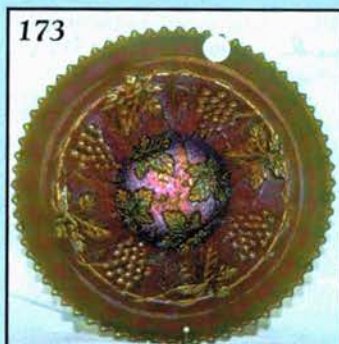

227

90

158

353

- heat check*
- 325 191. Rare Smoke - 10½" Imp. Smooth Panels Funeral Vase - 4½" Base, 8" Opening - Radium Electric
- 275 192. P - 13" N Tree Trunk Elephant Foot Vase - 5½" Plunger Base, 8½" Opening - Awesome - Sorry, Cracked and Reglued Base
- 325 193. Fantastic Ice G - 9" Spat. Ftd. N Grape and Cable Plate - Meander Ext.
- 110 194. G - 8¾" Fenton Spat. Ftd. Grape and Cable Plate
- 90 195. B - 8¾" Fenton Spat. Ftd. Grape and Cable Plate
- 130 196. A - 9¼" N Spat. Ftd. Grape and Cable Plate - Meander Ext.
- 70 197. M - 8¾" Fenton Spat. Ftd. Grape and Cable Plate
- 225 198. Persian B - 8¼", 6 Ruffle Westmoreland Smooth Rays Bowl - Rare Beauty
- 80 199. PO - 9", 6 Ruffle Westmoreland Carolina Dogwood Bowl
- 80 200. G - N Lg. 11", 8 Ruffle Stippled Rays Bowl - BW Ext. - Seldom Offered
- 750 201. Honey Amber - 10½", 8 Ruffle Petal and Fan Bowl - Jeweled Heart Ext. - Awesome Pastel Irid.
- 675 202. P - 11", 8 Ruffle Petal and Fan Bowl/Jeweled Heart Ext. - Multi Electric
- 425 203. B - 10", 8 Ruffle Ball Ftd. Two Flowers Bowl - Unbelievably Beautiful
- 425 204. M - 10", 8 Ruffle Collar Base Rare Dragon and Strawberry Bowl - Blues and Pinks
- 120 205. P - Super Size 11", 8 Ruffle Imp. Grape Bowl - Radium Electric Irid.
- 195 206. Deep A - 9½" N PCE Fruits and Flowers Bowl - BW Ext. - Extremely Scarce Size
- 190 207. M - 9" Stippled Three Fruits Plate - Rib Ext. - Always In Demand
- 1700 208. AWESOME! Purple - 16" Deep Rd. Multi Electric N Grape and Cable Master Punch Bowl/Base and 11 Cups - RARE SHAPE - FEW KNOWN
- 1125 209. Dark Ice B - 10½" N ICS Peacock at Urn Bowl - Marvelous!
- 425 210. M - 10" N ICS Peacock at Urn Bowl - Also Grand!
- 675 211. W - 9¼" N ICS Peacock at Urn Bowl - Spectacular
- 105 212. W - 5½" N ICS Peacock at Urn Small Bowl - Hard to Find
- 1025 213. Dark Ice G - 9¼" N ICS Peacock at Urn Bowl - Pretty
- 1500 214. B - 9¼" N ICS Fully Stippled Peacock at Urn Bowl - Multi Electric
- 110 215. P - N Fine Cut and Roses Rose Bowl - Fancy Int. - Good Feet and Color
216. A - Heavy Iris Tumbler - Electric
- 95 217. Pastel AO - N Daisy and Drape Vase - Flared Top
- 425 218. AO - N Bushel Basket - Round
- 275 219. B - N Round Bushel Basket - Multi Electric
- 120 220. M - N Round Bushel Basket - Very Pretty
- 90 221. Celeste B - Persian Medallion Bon Bon - Rare Color
- 950 222. Fantastic Radium Electric B - 10", ICS, Ball Ftd. Stag and Holly Bowl - WHEW!
- 90 223. A - Mlbg. Holly Sprig Spade Shape Nappy - Radium and Nice
- 290 224. A - Mlbg. 8½" Sq. Strawberry Wreath Bowl - Radium and Scarce Shape
- 700 225. A - 6", 6 Ruffle Exchange Bank Advertising Bowl - Great Piece!
- 755 226. P - N 6" Rd. We Use Broekers Flour Adv. Plate - Some Surface Rubs
- 675 227. Dark M - 12" Ball Ftd. Stag and Holly Chop Plate - Stunning Color
- 165 228. One of a Kind Red - Imp. 8½" Open Rose Applied Handle Basket - Repaired Crack at Handle
- 60 229. Clear - Swung 15½" Feathers Vase - Spiegel's Adv. on Base - Non Irid.
- 525 230. A - 6", 6 Ruffle Mlbg. Isaac Benesch Adv. Bowl - Top Notch Example
- 800 231. A - 7", 6 Ruffle Fenton 1910 Detroit Elks Bowl - Also Very Nice
- 650 232. A - 6¼" Fenton Eat Paradise Sodas Adv. Plate - Gorgeous Irid.
- 225 233. P - 6½" CRE Dugan Cherries Plate - Jeweled Heart Ext. - Superb
- 400 234. P - 6½" Wishbone and Spades Plate - Multi Electric Gem
- 85 235. M - 7", 6 Ruffle Lions Bowl
- 225 236. P - Dugan Strawberry Epergne Base w/Fishnet Lily - Well Matched for Color
- 200 237. Radium M - 8¼", 10 Ruffle Brooklyn Bridge Bowl - Beautiful
- 525 238. Radium M - Mlbg. 6 Ruffle Trout and Fly Bowl
- 275 239. M - 18¼" Starred Base Morning Glory Swung Funeral Vase - 4½" Base, 7¼" Top
- 235 240. P - 13" N Mid-Size Tree Trunk Funeral Vase
- 425 241. P - 4" Dugan CRE Mini Twigs Vase - Very Scarce
- 725 242. Scarce B - N Peach 7 pc. Water Set - Seldom Offered
- 475 243. Cherry Red - 7¼" Low ICS Fenton Acorn Bowl - Dark and Delicious!
- 400 244. Lime Ice G - N Corn Vase w/Floral Base - Above Average
- 375 245. Rich M - PCE N Good Luck Bowl - Rib Ext. - Blue and Pink Center
- 575 246. B - 9½" N Rose Show Plate - Multi Electric
- 900 247. Rare G - Fenton 9¼" Autumn Acorn Plate - Not Often Seen
- 1550 248. G - 9" N Peacocks Plate - Rib Ext. Blush Pinks and Blues - HOT!
- 550 249. Pastel M - N PCE Stippled Three Fruits Bowl - Yellows, Blues and Pinks Look Exceptional on this Scarcity
- 1350 250. Outstanding Ice B - N Ruffled Poppy Show Bowl
- 400 251. Violet - Radium Electric Scroll Embossed Lg. Compote - Eastern Star Ext.
- 275 252. Amberina Swirl - 9", 8 Ruffle Fenton Holly Beautiful Bowl - Neat Color
- 1250 253. Rare Aqua - N Peacocks Ruffled Bowl - Rib Ext. - Magnificent Pink and Yellow Overlay
- 475 254. M - Goofus Finish Palm Beach 7¼" Whimsied Vase from Spooner - A Beauty
- 200 255. Lav. - Goofus Finish Palm Beach 7" Long Banana Shaped Bowl
- 850 256. Rare M - 7" Brockwitz Tartan Pattern Cuspidor - Ex. Britt Collection
- 450 257. Celeste B - 8½" Dugan 10 Ruffle Double Stem Rose Bowl
- 140 258. Crystal - Mlbg. Feather and Heart Water Pitcher - Crystal Is Hot!
- 3300 259. Fantastic Ice B - N 8 Ruffle Poinsettia and Lattice Bowl - This is the One
- 1100 260. A - Mlbg. Seacoast Pin Tray - Mint! - From Early Britt Collection
- 475 261. P - Imp. Fashion Tumbler - Multi Electric Beauty
- 700 262. Rare IB - N Grape Leaves Bowl
- 675 263. A - Ruffled Gevurtz Furniture Adv. Bowl - Toughie
- 180 264. M - Scarce N Blossomtime Compote
- 900 265. P - Broken Arches Punch Bowl and Base - Spectacular! - Tiny Int. Bruise
- 170 266. G - Large Buzz Saw Cruet & Stopper - Nick
- 45 267. White - 6" Cherry Chain Plate - Light Irid.
- 1500 268. White - Chrysanthemum Chop Plate - Super
- 375 269. Celeste B - Concave Diamonds Pitcher & 6 Tumblers