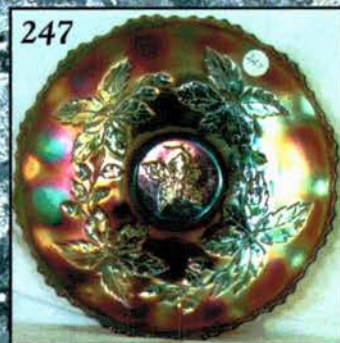

11TH ANNUAL CARNIVAL GLASS AUCTION NEW YEAR'S EXTRAVAGANZA

Saturday, January 5, 2002 - 9:00 a.m.

Held By the Mickey Reichel Antique & Auction L.C.

Office: 660-882-5292 • Home: 660-882-5283

Direct e-mail: mreichel@undata.com

NEW WEB SITE ON: <http://www.yourauctionpage.com/reichel>