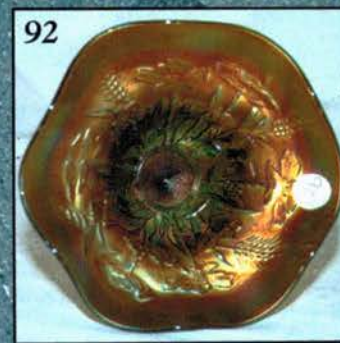

11TH ANNUAL CARNIVAL GLASS AUCTION NEW YEAR'S EXTRAVAGANZA

Saturday, January 5, 2002 - 9:00 a.m.

Held By the Mickey Reichel Antique & Auction L.C.

Office: 660-882-5292 • Home: 660-882-5283

Direct e-mail: mreichel@undata.com

NEW WEB SITE ON: <http://www.yourauctionpage.com/reichel>