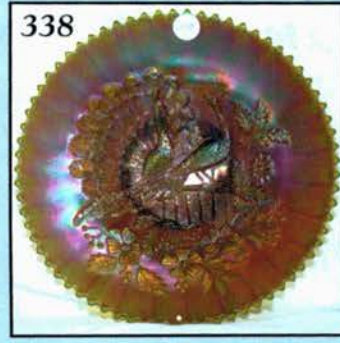

227

90

158

353

- heat check*
- 325 191. Rare Smoke - 10½" Imp. Smooth Panels Funeral Vase - 4½" Base, 8" Opening - Radium Electric
- 275 192. P - 13" N Tree Trunk Elephant Foot Vase - 5½" Plunger Base, 8½" Opening - Awesome - Sorry, Cracked and Reglued Base
- 325 193. Fantastic Ice G - 9" Spat. Ftd. N Grape and Cable Plate - Meander Ext.
- 110 194. G - 8¾" Fenton Spat. Ftd. Grape and Cable Plate
- 90 195. B - 8¾" Fenton Spat. Ftd. Grape and Cable Plate
- 130 196. A - 9¼" N Spat. Ftd. Grape and Cable Plate - Meander Ext.
- 70 197. M - 8¾" Fenton Spat. Ftd. Grape and Cable Plate
- 225 198. Persian B - 8¼", 6 Ruffle Westmoreland Smooth Rays Bowl - Rare Beauty
- 80 199. PO - 9", 6 Ruffle Westmoreland Carolina Dogwood Bowl
- 80 200. G - N Lg. 11", 8 Ruffle Stippled Rays Bowl - BW Ext. - Seldom Offered
- 750 201. Honey Amber - 10½", 8 Ruffle Petal and Fan Bowl - Jeweled Heart Ext. - Awesome Pastel Irid.
- 675 202. P - 11", 8 Ruffle Petal and Fan Bowl/Jeweled Heart Ext. - Multi Electric
- 425 203. B - 10", 8 Ruffle Ball Ftd. Two Flowers Bowl - Unbelievably Beautiful
- 425 204. M - 10", 8 Ruffle Collar Base Rare Dragon and Strawberry Bowl - Blues and Pinks
- 120 205. P - Super Size 11", 8 Ruffle Imp. Grape Bowl - Radium Electric Irid.
- 195 206. Deep A - 9½" N PCE Fruits and Flowers Bowl - BW Ext. - Extremely Scarce Size
- 190 207. M - 9" Stippled Three Fruits Plate - Rib Ext. - Always In Demand
- 1700 208. AWESOME! Purple - 16" Deep Rd. Multi Electric N Grape and Cable Master Punch Bowl/Base and 11 Cups - RARE SHAPE - FEW KNOWN
- 1125 209. Dark Ice B - 10½" N ICS Peacock at Urn Bowl - Marvelous!
- 425 210. M - 10" N ICS Peacock at Urn Bowl - Also Grand!
- 675 211. W - 9¼" N ICS Peacock at Urn Bowl - Spectacular
- 105 212. W - 5½" N ICS Peacock at Urn Small Bowl - Hard to Find
- 1025 213. Dark Ice G - 9¼" N ICS Peacock at Urn Bowl - Pretty
- 1500 214. B - 9¼" N ICS Fully Stippled Peacock at Urn Bowl - Multi Electric
- 110 215. P - N Fine Cut and Roses Rose Bowl - Fancy Int. - Good Feet and Color
216. A - Heavy Iris Tumbler - Electric
- 95 217. Pastel AO - N Daisy and Drape Vase - Flared Top
- 425 218. AO - N Bushel Basket - Round
- 275 219. B - N Round Bushel Basket - Multi Electric
- 120 220. M - N Round Bushel Basket - Very Pretty
- 90 221. Celeste B - Persian Medallion Bon Bon - Rare Color
- 950 222. Fantastic Radium Electric B - 10", ICS, Ball Ftd. Stag and Holly Bowl - WHEW!
- 90 223. A - Mlbg. Holly Sprig Spade Shape Nappy - Radium and Nice
- 290 224. A - Mlbg. 8½" Sq. Strawberry Wreath Bowl - Radium and Scarce Shape
- 700 225. A - 6", 6 Ruffle Exchange Bank Advertising Bowl - Great Piece!
- 755 226. P - N 6" Rd. We Use Broekers Flour Adv. Plate - Some Surface Rubs
- 675 227. Dark M - 12" Ball Ftd. Stag and Holly Chop Plate - Stunning Color
- 165 228. One of a Kind Red - Imp. 8½" Open Rose Applied Handle Basket - Repaired Crack at Handle
- 60 229. Clear - Swung 15½" Feathers Vase - Spiegel's Adv. on Base - Non Irid.
- 525 230. A - 6", 6 Ruffle Mlbg. Isaac Benesch Adv. Bowl - Top Notch Example
- 800 231. A - 7", 6 Ruffle Fenton 1910 Detroit Elks Bowl - Also Very Nice
- 650 232. A - 6¼" Fenton Eat Paradise Sodas Adv. Plate - Gorgeous Irid.
- 225 233. P - 6½" CRE Dugan Cherries Plate - Jeweled Heart Ext. - Superb
- 400 234. P - 6½" Wishbone and Spades Plate - Multi Electric Gem
- 85 235. M - 7", 6 Ruffle Lions Bowl
- 225 236. P - Dugan Strawberry Epergne Base w/Fishnet Lily - Well Matched for Color
- 200 237. Radium M - 8¼", 10 Ruffle Brooklyn Bridge Bowl - Beautiful
- 525 238. Radium M - Mlbg. 6 Ruffle Trout and Fly Bowl
- 275 239. M - 18¼" Starred Base Morning Glory Swung Funeral Vase - 4½" Base, 7¼" Top
- 235 240. P - 13" N Mid-Size Tree Trunk Funeral Vase
- 425 241. P - 4" Dugan CRE Mini Twigs Vase - Very Scarce
- 725 242. Scarce B - N Peach 7 pc. Water Set - Seldom Offered
- 475 243. Cherry Red - 7¼" Low ICS Fenton Acorn Bowl - Dark and Delicious!
- 400 244. Lime Ice G - N Corn Vase w/Floral Base - Above Average
- 375 245. Rich M - PCE N Good Luck Bowl - Rib Ext. - Blue and Pink Center
- 575 246. B - 9½" N Rose Show Plate - Multi Electric
- 900 247. Rare G - Fenton 9¼" Autumn Acorn Plate - Not Often Seen
- 1550 248. G - 9" N Peacocks Plate - Rib Ext. Blush Pinks and Blues - HOT!
- 550 249. Pastel M - N PCE Stippled Three Fruits Bowl - Yellows, Blues and Pinks Look Exceptional on this Scarcity
- 1350 250. Outstanding Ice B - N Ruffled Poppy Show Bowl
- 400 251. Violet - Radium Electric Scroll Embossed Lg. Compote - Eastern Star Ext.
- 275 252. Amberina Swirl - 9", 8 Ruffle Fenton Holly Beautiful Bowl - Neat Color
- 1250 253. Rare Aqua - N Peacocks Ruffled Bowl - Rib Ext. - Magnificent Pink and Yellow Overlay
- 475 254. M - Goofus Finish Palm Beach 7¼" Whimsied Vase from Spooner - A Beauty
- 200 255. Lav. - Goofus Finish Palm Beach 7" Long Banana Shaped Bowl
- 850 256. Rare M - 7" Brockwitz Tartan Pattern Cuspidor - Ex. Britt Collection
- 450 257. Celeste B - 8½" Dugan 10 Ruffle Double Stem Rose Bowl
- 140 258. Crystal - Mlbg. Feather and Heart Water Pitcher - Crystal Is Hot!
- 3300 259. Fantastic Ice B - N 8 Ruffle Poinsettia and Lattice Bowl - This is the One
- 1100 260. A - Mlbg. Seacoast Pin Tray - Mint! - From Early Britt Collection
- 475 261. P - Imp. Fashion Tumbler - Multi Electric Beauty
- 700 262. Rare IB - N Grape Leaves Bowl
- 675 263. A - Ruffled Gevurtz Furniture Adv. Bowl - Toughie
- 180 264. M - Scarce N Blossomtime Compote
- 900 265. P - Broken Arches Punch Bowl and Base - Spectacular! - Tiny Int. Bruise
- 170 266. G - Large Buzz Saw Cruet & Stopper - Nick
- 45 267. White - 6" Cherry Chain Plate - Light Irid.
- 1500 268. White - Chrysanthemum Chop Plate - Super
- 375 269. Celeste B - Concave Diamonds Pitcher & 6 Tumblers