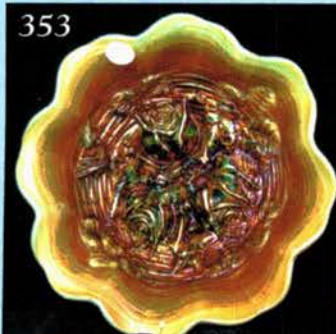

227

90

158

353

- heat check*
- 325 191. Rare Smoke - 10½" Imp. Smooth Panels Funeral Vase - 4½" Base, 8" Opening - Radium Electric
- 275 192. P - 13" N Tree Trunk Elephant Foot Vase - 5½" Plunger Base, 8½" Opening - Awesome - Sorry, Cracked and Reglued Base
- 325 193. Fantastic Ice G - 9" Spat. Ftd. N Grape and Cable Plate - Meander Ext.
- 110 194. G - 8¾" Fenton Spat. Ftd. Grape and Cable Plate
- 90 195. B - 8¾" Fenton Spat. Ftd. Grape and Cable Plate
- 130 196. A - 9¼" N Spat. Ftd. Grape and Cable Plate - Meander Ext.
- 70 197. M - 8¾" Fenton Spat. Ftd. Grape and Cable Plate
- 225 198. Persian B - 8¼", 6 Ruffle Westmoreland Smooth Rays Bowl - Rare Beauty
- 80 199. PO - 9", 6 Ruffle Westmoreland Carolina Dogwood Bowl
- 80 200. G - N Lg. 11", 8 Ruffle Stippled Rays Bowl - BW Ext. - Seldom Offered
- 750 201. Honey Amber - 10½", 8 Ruffle Petal and Fan Bowl - Jeweled Heart Ext. - Awesome Pastel Irid.
- 675 202. P - 11", 8 Ruffle Petal and Fan Bowl/Jeweled Heart Ext. - Multi Electric
- 425 203. B - 10", 8 Ruffle Ball Ftd. Two Flowers Bowl - Unbelievably Beautiful
- 425 204. M - 10", 8 Ruffle Collar Base Rare Dragon and Strawberry Bowl - Blues and Pinks
- 120 205. P - Super Size 11", 8 Ruffle Imp. Grape Bowl - Radium Electric Irid.
- 195 206. Deep A - 9½" N PCE Fruits and Flowers Bowl - BW Ext. - Extremely Scarce Size
- 190 207. M - 9" Stippled Three Fruits Plate - Rib Ext. - Always In Demand
- 1700 208. AWESOME! Purple - 16" Deep Rd. Multi Electric N Grape and Cable Master Punch Bowl/Base and 11 Cups - RARE SHAPE - FEW KNOWN
- 1125 209. Dark Ice B - 10½" N ICS Peacock at Urn Bowl - Marvelous!
- 425 210. M - 10" N ICS Peacock at Urn Bowl - Also Grand!
- 675 211. W - 9¼" N ICS Peacock at Urn Bowl - Spectacular
- 105 212. W - 5½" N ICS Peacock at Urn Small Bowl - Hard to Find
- 1025 213. Dark Ice G - 9¼" N ICS Peacock at Urn Bowl - Pretty
- 1500 214. B - 9¼" N ICS Fully Stippled Peacock at Urn Bowl - Multi Electric
- 110 215. P - N Fine Cut and Roses Rose Bowl - Fancy Int. - Good Feet and Color
216. A - Heavy Iris Tumbler - Electric
- 95 217. Pastel AO - N Daisy and Drape Vase - Flared Top
- 425 218. AO - N Bushel Basket - Round
- 275 219. B - N Round Bushel Basket - Multi Electric
- 120 220. M - N Round Bushel Basket - Very Pretty
- 90 221. Celeste B - Persian Medallion Bon Bon - Rare Color
- 950 222. Fantastic Radium Electric B - 10", ICS, Ball Ftd. Stag and Holly Bowl - WHEW!
- 90 223. A - Mlbg. Holly Sprig Spade Shape Nappy - Radium and Nice
- 290 224. A - Mlbg. 8½" Sq. Strawberry Wreath Bowl - Radium and Scarce Shape
- 700 225. A - 6", 6 Ruffle Exchange Bank Advertising Bowl - Great Piece!
- 755 226. P - N 6" Rd. We Use Broekers Flour Adv. Plate - Some Surface Rubs
- 675 227. Dark M - 12" Ball Ftd. Stag and Holly Chop Plate - Stunning Color
- 165 228. One of a Kind Red - Imp. 8½" Open Rose Applied Handle Basket - Repaired Crack at Handle
- 60 229. Clear - Swung 15½" Feathers Vase - Spiegel's Adv. on Base - Non Irid.
- 525 230. A - 6", 6 Ruffle Mlbg. Isaac Benesch Adv. Bowl - Top Notch Example
- 800 231. A - 7", 6 Ruffle Fenton 1910 Detroit Elks Bowl - Also Very Nice
- 650 232. A - 6¼" Fenton Eat Paradise Sodas Adv. Plate - Gorgeous Irid.
- 225 233. P - 6½" CRE Dugan Cherries Plate - Jeweled Heart Ext. - Superb
- 400 234. P - 6½" Wishbone and Spades Plate - Multi Electric Gem
- 85 235. M - 7", 6 Ruffle Lions Bowl
- 225 236. P - Dugan Strawberry Epergne Base w/Fishnet Lily - Well Matched for Color
- 200 237. Radium M - 8¼", 10 Ruffle Brooklyn Bridge Bowl - Beautiful
- 525 238. Radium M - Mlbg. 6 Ruffle Trout and Fly Bowl
- 275 239. M - 18¼" Starred Base Morning Glory Swung Funeral Vase - 4½" Base, 7¼" Top
- 235 240. P - 13" N Mid-Size Tree Trunk Funeral Vase
- 425 241. P - 4" Dugan CRE Mini Twigs Vase - Very Scarce
- 725 242. Scarce B - N Peach 7 pc. Water Set - Seldom Offered
- 475 243. Cherry Red - 7¼" Low ICS Fenton Acorn Bowl - Dark and Delicious!
- 400 244. Lime Ice G - N Corn Vase w/Floral Base - Above Average
- 375 245. Rich M - PCE N Good Luck Bowl - Rib Ext. - Blue and Pink Center
- 575 246. B - 9½" N Rose Show Plate - Multi Electric
- 900 247. Rare G - Fenton 9¼" Autumn Acorn Plate - Not Often Seen
- 1550 248. G - 9" N Peacocks Plate - Rib Ext. Blush Pinks and Blues - HOT!
- 550 249. Pastel M - N PCE Stippled Three Fruits Bowl - Yellows, Blues and Pinks Look Exceptional on this Scarcity
- 1350 250. Outstanding Ice B - N Ruffled Poppy Show Bowl
- 400 251. Violet - Radium Electric Scroll Embossed Lg. Compote - Eastern Star Ext.
- 275 252. Amberina Swirl - 9", 8 Ruffle Fenton Holly Beautiful Bowl - Neat Color
- 1250 253. Rare Aqua - N Peacocks Ruffled Bowl - Rib Ext. - Magnificent Pink and Yellow Overlay
- 475 254. M - Goofus Finish Palm Beach 7¼" Whimsied Vase from Spooner - A Beauty
- 200 255. Lav. - Goofus Finish Palm Beach 7" Long Banana Shaped Bowl
- 850 256. Rare M - 7" Brockwitz Tartan Pattern Cuspidor - Ex. Britt Collection
- 450 257. Celeste B - 8½" Dugan 10 Ruffle Double Stem Rose Bowl
- 140 258. Crystal - Mlbg. Feather and Heart Water Pitcher - Crystal Is Hot!
- 3300 259. Fantastic Ice B - N 8 Ruffle Poinsettia and Lattice Bowl - This is the One
- 1100 260. A - Mlbg. Seacoast Pin Tray - Mint! - From Early Britt Collection
- 475 261. P - Imp. Fashion Tumbler - Multi Electric Beauty
- 700 262. Rare IB - N Grape Leaves Bowl
- 675 263. A - Ruffled Gevurtz Furniture Adv. Bowl - Toughie
- 180 264. M - Scarce N Blossomtime Compote
- 900 265. P - Broken Arches Punch Bowl and Base - Spectacular! - Tiny Int. Bruise
- 170 266. G - Large Buzz Saw Cruet & Stopper - Nick
- 45 267. White - 6" Cherry Chain Plate - Light Irid.
- 1500 268. White - Chrysanthemum Chop Plate - Super
- 375 269. Celeste B - Concave Diamonds Pitcher & 6 Tumblers