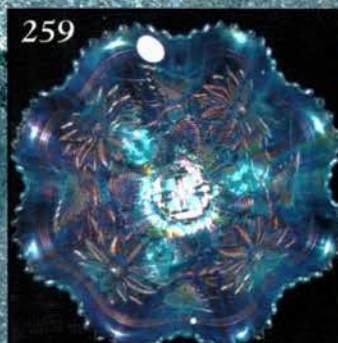

11TH ANNUAL CARNIVAL GLASS AUCTION NEW YEAR'S EXTRAVAGANZA

Saturday, January 5, 2002 - 9:00 a.m.

Held By the Mickey Reichel Antique & Auction L.C.

Office: 660-882-5292 • Home: 660-882-5283

Direct e-mail: mreichel@undata.com

NEW WEB SITE ON: <http://www.yourauctionpage.com/reichel>