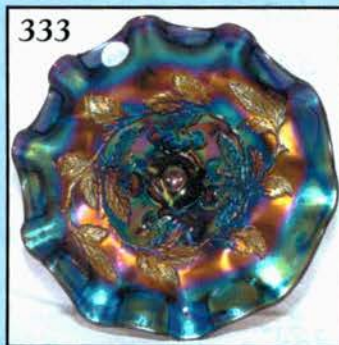

227

90

158

353

- heat check*
- 325 191. Rare Smoke - 10½" Imp. Smooth Panels Funeral Vase - 4½" Base, 8" Opening - Radium Electric
- 275 192. P - 13" N Tree Trunk Elephant Foot Vase - 5½" Plunger Base, 8½" Opening - Awesome - Sorry, Cracked and Reglued Base
- 325 193. Fantastic Ice G - 9" Spat. Ftd. N Grape and Cable Plate - Meander Ext.
- 110 194. G - 8¾" Fenton Spat. Ftd. Grape and Cable Plate
- 90 195. B - 8¾" Fenton Spat. Ftd. Grape and Cable Plate
- 130 196. A - 9¼" N Spat. Ftd. Grape and Cable Plate - Meander Ext.
- 70 197. M - 8¾" Fenton Spat. Ftd. Grape and Cable Plate
- 225 198. Persian B - 8¼", 6 Ruffle Westmoreland Smooth Rays Bowl - Rare Beauty
- 80 199. PO - 9", 6 Ruffle Westmoreland Carolina Dogwood Bowl
- 80 200. G - N Lg. 11", 8 Ruffle Stippled Rays Bowl - BW Ext. - Seldom Offered
- 750 201. Honey Amber - 10½", 8 Ruffle Petal and Fan Bowl - Jeweled Heart Ext. - Awesome Pastel Irid.
- 675 202. P - 11", 8 Ruffle Petal and Fan Bowl/Jeweled Heart Ext. - Multi Electric
- 425 203. B - 10", 8 Ruffle Ball Ftd. Two Flowers Bowl - Unbelievably Beautiful
- 425 204. M - 10", 8 Ruffle Collar Base Rare Dragon and Strawberry Bowl - Blues and Pinks
- 120 205. P - Super Size 11", 8 Ruffle Imp. Grape Bowl - Radium Electric Irid.
- 195 206. Deep A - 9½" N PCE Fruits and Flowers Bowl - BW Ext. - Extremely Scarce Size
- 190 207. M - 9" Stippled Three Fruits Plate - Rib Ext. - Always In Demand
- 1700 208. AWESOME! Purple - 16" Deep Rd. Multi Electric N Grape and Cable Master Punch Bowl/Base and 11 Cups - RARE SHAPE - FEW KNOWN
- 1125 209. Dark Ice B - 10½" N ICS Peacock at Urn Bowl - Marvelous!
- 425 210. M - 10" N ICS Peacock at Urn Bowl - Also Grand!
- 675 211. W - 9¼" N ICS Peacock at Urn Bowl - Spectacular
- 105 212. W - 5½" N ICS Peacock at Urn Small Bowl - Hard to Find
- 1025 213. Dark Ice G - 9¼" N ICS Peacock at Urn Bowl - Pretty
- 1500 214. B - 9¼" N ICS Fully Stippled Peacock at Urn Bowl - Multi Electric
- 110 215. P - N Fine Cut and Roses Rose Bowl - Fancy Int. - Good Feet and Color
216. A - Heavy Iris Tumbler - Electric
- 95 217. Pastel AO - N Daisy and Drape Vase - Flared Top
- 425 218. AO - N Bushel Basket - Round
- 275 219. B - N Round Bushel Basket - Multi Electric
- 120 220. M - N Round Bushel Basket - Very Pretty
- 90 221. Celeste B - Persian Medallion Bon Bon - Rare Color
- 950 222. Fantastic Radium Electric B - 10", ICS, Ball Ftd. Stag and Holly Bowl - WHEW!
- 90 223. A - Mlbg. Holly Sprig Spade Shape Nappy - Radium and Nice
- 290 224. A - Mlbg. 8½" Sq. Strawberry Wreath Bowl - Radium and Scarce Shape
- 700 225. A - 6", 6 Ruffle Exchange Bank Advertising Bowl - Great Piece!
- 755 226. P - N 6" Rd. We Use Broekers Flour Adv. Plate - Some Surface Rubs
- 675 227. Dark M - 12" Ball Ftd. Stag and Holly Chop Plate - Stunning Color
- 165 228. One of a Kind Red - Imp. 8½" Open Rose Applied Handle Basket - Repaired Crack at Handle
- 60 229. Clear - Swung 15½" Feathers Vase - Spiegel's Adv. on Base - Non Irid.
- 525 230. A - 6", 6 Ruffle Mlbg. Isaac Benesch Adv. Bowl - Top Notch Example
- 800 231. A - 7", 6 Ruffle Fenton 1910 Detroit Elks Bowl - Also Very Nice
- 650 232. A - 6¼" Fenton Eat Paradise Sodas Adv. Plate - Gorgeous Irid.
- 225 233. P - 6½" CRE Dugan Cherries Plate - Jeweled Heart Ext. - Superb
- 400 234. P - 6½" Wishbone and Spades Plate - Multi Electric Gem
- 85 235. M - 7", 6 Ruffle Lions Bowl
- 225 236. P - Dugan Strawberry Epergne Base w/Fishnet Lily - Well Matched for Color
- 200 237. Radium M - 8¼", 10 Ruffle Brooklyn Bridge Bowl - Beautiful
- 525 238. Radium M - Mlbg. 6 Ruffle Trout and Fly Bowl
- 275 239. M - 18¼" Starred Base Morning Glory Swung Funeral Vase - 4½" Base, 7¼" Top
- 235 240. P - 13" N Mid-Size Tree Trunk Funeral Vase
- 425 241. P - 4" Dugan CRE Mini Twigs Vase - Very Scarce
- 725 242. Scarce B - N Peach 7 pc. Water Set - Seldom Offered
- 475 243. Cherry Red - 7¼" Low ICS Fenton Acorn Bowl - Dark and Delicious!
- 400 244. Lime Ice G - N Corn Vase w/Floral Base - Above Average
- 375 245. Rich M - PCE N Good Luck Bowl - Rib Ext. - Blue and Pink Center
- 575 246. B - 9½" N Rose Show Plate - Multi Electric
- 900 247. Rare G - Fenton 9¼" Autumn Acorn Plate - Not Often Seen
- 1550 248. G - 9" N Peacocks Plate - Rib Ext. Blush Pinks and Blues - HOT!
- 550 249. Pastel M - N PCE Stippled Three Fruits Bowl - Yellows, Blues and Pinks Look Exceptional on this Scarcity
- 1350 250. Outstanding Ice B - N Ruffled Poppy Show Bowl
- 400 251. Violet - Radium Electric Scroll Embossed Lg. Compote - Eastern Star Ext.
- 275 252. Amberina Swirl - 9", 8 Ruffle Fenton Holly Beautiful Bowl - Neat Color
- 1250 253. Rare Aqua - N Peacocks Ruffled Bowl - Rib Ext. - Magnificent Pink and Yellow Overlay
- 475 254. M - Goofus Finish Palm Beach 7¼" Whimsied Vase from Spooner - A Beauty
- 200 255. Lav. - Goofus Finish Palm Beach 7" Long Banana Shaped Bowl
- 850 256. Rare M - 7" Brockwitz Tartan Pattern Cuspidor - Ex. Britt Collection
- 450 257. Celeste B - 8½" Dugan 10 Ruffle Double Stem Rose Bowl
- 140 258. Crystal - Mlbg. Feather and Heart Water Pitcher - Crystal Is Hot!
- 3300 259. Fantastic Ice B - N 8 Ruffle Poinsettia and Lattice Bowl - This is the One
- 1100 260. A - Mlbg. Seacoast Pin Tray - Mint! - From Early Britt Collection
- 475 261. P - Imp. Fashion Tumbler - Multi Electric Beauty
- 700 262. Rare IB - N Grape Leaves Bowl
- 675 263. A - Ruffled Gevurtz Furniture Adv. Bowl - Toughie
- 180 264. M - Scarce N Blossomtime Compote
- 900 265. P - Broken Arches Punch Bowl and Base - Spectacular! - Tiny Int. Bruise
- 170 266. G - Large Buzz Saw Cruet & Stopper - Nick
- 45 267. White - 6" Cherry Chain Plate - Light Irid.
- 1500 268. White - Chrysanthemum Chop Plate - Super
- 375 269. Celeste B - Concave Diamonds Pitcher & 6 Tumblers