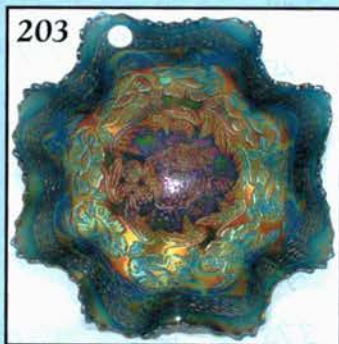

227

90

158

353

- heat check*
- 325 191. Rare Smoke - 10½" Imp. Smooth Panels Funeral Vase - 4½" Base, 8" Opening - Radium Electric
- 275 192. P - 13" N Tree Trunk Elephant Foot Vase - 5½" Plunger Base, 8½" Opening - Awesome - Sorry, Cracked and Reglued Base
- 325 193. Fantastic Ice G - 9" Spat. Ftd. N Grape and Cable Plate - Meander Ext.
- 110 194. G - 8¾" Fenton Spat. Ftd. Grape and Cable Plate
- 90 195. B - 8¾" Fenton Spat. Ftd. Grape and Cable Plate
- 130 196. A - 9¼" N Spat. Ftd. Grape and Cable Plate - Meander Ext.
- 70 197. M - 8¾" Fenton Spat. Ftd. Grape and Cable Plate
- 225 198. Persian B - 8¼", 6 Ruffle Westmoreland Smooth Rays Bowl - Rare Beauty
- 80 199. PO - 9", 6 Ruffle Westmoreland Carolina Dogwood Bowl
- 80 200. G - N Lg. 11", 8 Ruffle Stippled Rays Bowl - BW Ext. - Seldom Offered
- 750 201. Honey Amber - 10½", 8 Ruffle Petal and Fan Bowl - Jeweled Heart Ext. - Awesome Pastel Irid.
- 675 202. P - 11", 8 Ruffle Petal and Fan Bowl/Jeweled Heart Ext. - Multi Electric
- 425 203. B - 10", 8 Ruffle Ball Ftd. Two Flowers Bowl - Unbelievably Beautiful
- 425 204. M - 10", 8 Ruffle Collar Base Rare Dragon and Strawberry Bowl - Blues and Pinks
- 120 205. P - Super Size 11", 8 Ruffle Imp. Grape Bowl - Radium Electric Irid.
- 195 206. Deep A - 9½" N PCE Fruits and Flowers Bowl - BW Ext. - Extremely Scarce Size
- 190 207. M - 9" Stippled Three Fruits Plate - Rib Ext. - Always In Demand
- 1700 208. AWESOME! Purple - 16" Deep Rd. Multi Electric N Grape and Cable Master Punch Bowl/Base and 11 Cups - RARE SHAPE - FEW KNOWN
- 1125 209. Dark Ice B - 10½" N ICS Peacock at Urn Bowl - Marvelous!
- 425 210. M - 10" N ICS Peacock at Urn Bowl - Also Grand!
- 675 211. W - 9¼" N ICS Peacock at Urn Bowl - Spectacular
- 105 212. W - 5½" N ICS Peacock at Urn Small Bowl - Hard to Find
- 1025 213. Dark Ice G - 9¼" N ICS Peacock at Urn Bowl - Pretty
- 1500 214. B - 9¼" N ICS Fully Stippled Peacock at Urn Bowl - Multi Electric
- 110 215. P - N Fine Cut and Roses Rose Bowl - Fancy Int. - Good Feet and Color
216. A - Heavy Iris Tumbler - Electric
- 95 217. Pastel AO - N Daisy and Drape Vase - Flared Top
- 425 218. AO - N Bushel Basket - Round
- 275 219. B - N Round Bushel Basket - Multi Electric
- 120 220. M - N Round Bushel Basket - Very Pretty
- 90 221. Celeste B - Persian Medallion Bon Bon - Rare Color
- 950 222. Fantastic Radium Electric B - 10", ICS, Ball Ftd. Stag and Holly Bowl - WHEW!
- 90 223. A - Mlbg. Holly Sprig Spade Shape Nappy - Radium and Nice
- 290 224. A - Mlbg. 8½" Sq. Strawberry Wreath Bowl - Radium and Scarce Shape
- 700 225. A - 6", 6 Ruffle Exchange Bank Advertising Bowl - Great Piece!
- 755 226. P - N 6" Rd. We Use Broekers Flour Adv. Plate - Some Surface Rubs
- 675 227. Dark M - 12" Ball Ftd. Stag and Holly Chop Plate - Stunning Color
- 165 228. One of a Kind Red - Imp. 8½" Open Rose Applied Handle Basket - Repaired Crack at Handle
- 60 229. Clear - Swung 15½" Feathers Vase - Spiegel's Adv. on Base - Non Irid.
- 525 230. A - 6", 6 Ruffle Mlbg. Isaac Benesch Adv. Bowl - Top Notch Example
- 800 231. A - 7", 6 Ruffle Fenton 1910 Detroit Elks Bowl - Also Very Nice
- 650 232. A - 6¼" Fenton Eat Paradise Sodas Adv. Plate - Gorgeous Irid.
- 225 233. P - 6½" CRE Dugan Cherries Plate - Jeweled Heart Ext. - Superb
- 400 234. P - 6½" Wishbone and Spades Plate - Multi Electric Gem
- 85 235. M - 7", 6 Ruffle Lions Bowl
- 225 236. P - Dugan Strawberry Epergne Base w/Fishnet Lily - Well Matched for Color
- 200 237. Radium M - 8¼", 10 Ruffle Brooklyn Bridge Bowl - Beautiful
- 525 238. Radium M - Mlbg. 6 Ruffle Trout and Fly Bowl
- 275 239. M - 18¼" Starred Base Morning Glory Swung Funeral Vase - 4½" Base, 7¼" Top
- 235 240. P - 13" N Mid-Size Tree Trunk Funeral Vase
- 425 241. P - 4" Dugan CRE Mini Twigs Vase - Very Scarce
- 725 242. Scarce B - N Peach 7 pc. Water Set - Seldom Offered
- 475 243. Cherry Red - 7¼" Low ICS Fenton Acorn Bowl - Dark and Delicious!
- 400 244. Lime Ice G - N Corn Vase w/Floral Base - Above Average
- 375 245. Rich M - PCE N Good Luck Bowl - Rib Ext. - Blue and Pink Center
- 575 246. B - 9½" N Rose Show Plate - Multi Electric
- 900 247. Rare G - Fenton 9¼" Autumn Acorn Plate - Not Often Seen
- 1550 248. G - 9" N Peacocks Plate - Rib Ext. Blush Pinks and Blues - HOT!
- 550 249. Pastel M - N PCE Stippled Three Fruits Bowl - Yellows, Blues and Pinks Look Exceptional on this Scarcity
- 1350 250. Outstanding Ice B - N Ruffled Poppy Show Bowl
- 400 251. Violet - Radium Electric Scroll Embossed Lg. Compote - Eastern Star Ext.
- 275 252. Amberina Swirl - 9", 8 Ruffle Fenton Holly Beautiful Bowl - Neat Color
- 1250 253. Rare Aqua - N Peacocks Ruffled Bowl - Rib Ext. - Magnificent Pink and Yellow Overlay
- 475 254. M - Goofus Finish Palm Beach 7¼" Whimsied Vase from Spooner - A Beauty
- 200 255. Lav. - Goofus Finish Palm Beach 7" Long Banana Shaped Bowl
- 850 256. Rare M - 7" Brockwitz Tartan Pattern Cuspidor - Ex. Britt Collection
- 450 257. Celeste B - 8½" Dugan 10 Ruffle Double Stem Rose Bowl
- 140 258. Crystal - Mlbg. Feather and Heart Water Pitcher - Crystal Is Hot!
- 3300 259. Fantastic Ice B - N 8 Ruffle Poinsettia and Lattice Bowl - This is the One
- 1100 260. A - Mlbg. Seacoast Pin Tray - Mint! - From Early Britt Collection
- 475 261. P - Imp. Fashion Tumbler - Multi Electric Beauty
- 700 262. Rare IB - N Grape Leaves Bowl
- 675 263. A - Ruffled Gevurtz Furniture Adv. Bowl - Toughie
- 180 264. M - Scarce N Blossomtime Compote
- 900 265. P - Broken Arches Punch Bowl and Base - Spectacular! - Tiny Int. Bruise
- 170 266. G - Large Buzz Saw Cruet & Stopper - Nick
- 45 267. White - 6" Cherry Chain Plate - Light Irid.
- 1500 268. White - Chrysanthemum Chop Plate - Super
- 375 269. Celeste B - Concave Diamonds Pitcher & 6 Tumblers