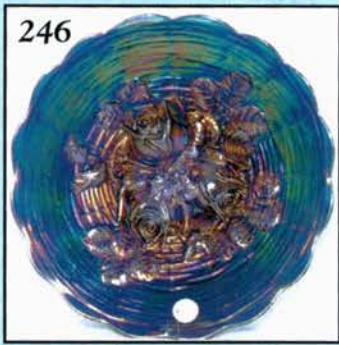

227

90

158

353

- heat check*
- 325 191. Rare Smoke - 10½" Imp. Smooth Panels Funeral Vase - 4½" Base, 8" Opening - Radium Electric
- 275 192. P - 13" N Tree Trunk Elephant Foot Vase - 5½" Plunger Base, 8½" Opening - Awesome - Sorry, Cracked and Reglued Base
- 325 193. Fantastic Ice G - 9" Spat. Ftd. N Grape and Cable Plate - Meander Ext.
- 110 194. G - 8¾" Fenton Spat. Ftd. Grape and Cable Plate
- 90 195. B - 8¾" Fenton Spat. Ftd. Grape and Cable Plate
- 130 196. A - 9¼" N Spat. Ftd. Grape and Cable Plate - Meander Ext.
- 70 197. M - 8¾" Fenton Spat. Ftd. Grape and Cable Plate
- 225 198. Persian B - 8¼", 6 Ruffle Westmoreland Smooth Rays Bowl - Rare Beauty
- 80 199. PO - 9", 6 Ruffle Westmoreland Carolina Dogwood Bowl
- 80 200. G - N Lg. 11", 8 Ruffle Stippled Rays Bowl - BW Ext. - Seldom Offered
- 750 201. Honey Amber - 10½", 8 Ruffle Petal and Fan Bowl - Jeweled Heart Ext. - Awesome Pastel Irid.
- 675 202. P - 11", 8 Ruffle Petal and Fan Bowl/Jeweled Heart Ext. - Multi Electric
- 425 203. B - 10", 8 Ruffle Ball Ftd. Two Flowers Bowl - Unbelievably Beautiful
- 425 204. M - 10", 8 Ruffle Collar Base Rare Dragon and Strawberry Bowl - Blues and Pinks
- 120 205. P - Super Size 11", 8 Ruffle Imp. Grape Bowl - Radium Electric Irid.
- 195 206. Deep A - 9½" N PCE Fruits and Flowers Bowl - BW Ext. - Extremely Scarce Size
- 190 207. M - 9" Stippled Three Fruits Plate - Rib Ext. - Always In Demand
- 1700 208. AWESOME! Purple - 16" Deep Rd. Multi Electric N Grape and Cable Master Punch Bowl/Base and 11 Cups - RARE SHAPE - FEW KNOWN
- 1125 209. Dark Ice B - 10½" N ICS Peacock at Urn Bowl - Marvelous!
- 425 210. M - 10" N ICS Peacock at Urn Bowl - Also Grand!
- 675 211. W - 9¼" N ICS Peacock at Urn Bowl - Spectacular
- 105 212. W - 5½" N ICS Peacock at Urn Small Bowl - Hard to Find
- 1025 213. Dark Ice G - 9¼" N ICS Peacock at Urn Bowl - Pretty
- 1500 214. B - 9¼" N ICS Fully Stippled Peacock at Urn Bowl - Multi Electric
- 110 215. P - N Fine Cut and Roses Rose Bowl - Fancy Int. - Good Feet and Color
216. A - Heavy Iris Tumbler - Electric
- 95 217. Pastel AO - N Daisy and Drape Vase - Flared Top
- 425 218. AO - N Bushel Basket - Round
- 275 219. B - N Round Bushel Basket - Multi Electric
- 120 220. M - N Round Bushel Basket - Very Pretty
- 90 221. Celeste B - Persian Medallion Bon Bon - Rare Color
- 950 222. Fantastic Radium Electric B - 10", ICS, Ball Ftd. Stag and Holly Bowl - WHEW!
- 90 223. A - Mlbg. Holly Sprig Spade Shape Nappy - Radium and Nice
- 290 224. A - Mlbg. 8½" Sq. Strawberry Wreath Bowl - Radium and Scarce Shape
- 700 225. A - 6", 6 Ruffle Exchange Bank Advertising Bowl - Great Piece!
- 755 226. P - N 6" Rd. We Use Broekers Flour Adv. Plate - Some Surface Rubs
- 675 227. Dark M - 12" Ball Ftd. Stag and Holly Chop Plate - Stunning Color
- 165 228. One of a Kind Red - Imp. 8½" Open Rose Applied Handle Basket - Repaired Crack at Handle
- 60 229. Clear - Swung 15½" Feathers Vase - Spiegel's Adv. on Base - Non Irid.
- 525 230. A - 6", 6 Ruffle Mlbg. Isaac Benesch Adv. Bowl - Top Notch Example
- 800 231. A - 7", 6 Ruffle Fenton 1910 Detroit Elks Bowl - Also Very Nice
- 650 232. A - 6¼" Fenton Eat Paradise Sodas Adv. Plate - Gorgeous Irid.
- 225 233. P - 6½" CRE Dugan Cherries Plate - Jeweled Heart Ext. - Superb
- 400 234. P - 6½" Wishbone and Spades Plate - Multi Electric Gem
- 85 235. M - 7", 6 Ruffle Lions Bowl
- 225 236. P - Dugan Strawberry Epergne Base w/Fishnet Lily - Well Matched for Color
- 200 237. Radium M - 8¼", 10 Ruffle Brooklyn Bridge Bowl - Beautiful
- 525 238. Radium M - Mlbg. 6 Ruffle Trout and Fly Bowl
- 275 239. M - 18¼" Starred Base Morning Glory Swung Funeral Vase - 4½" Base, 7¼" Top
- 235 240. P - 13" N Mid-Size Tree Trunk Funeral Vase
- 425 241. P - 4" Dugan CRE Mini Twigs Vase - Very Scarce
- 725 242. Scarce B - N Peach 7 pc. Water Set - Seldom Offered
- 475 243. Cherry Red - 7¼" Low ICS Fenton Acorn Bowl - Dark and Delicious!
- 400 244. Lime Ice G - N Corn Vase w/Floral Base - Above Average
- 375 245. Rich M - PCE N Good Luck Bowl - Rib Ext. - Blue and Pink Center
- 575 246. B - 9½" N Rose Show Plate - Multi Electric
- 900 247. Rare G - Fenton 9¼" Autumn Acorn Plate - Not Often Seen
- 1550 248. G - 9" N Peacocks Plate - Rib Ext. Blush Pinks and Blues - HOT!
- 550 249. Pastel M - N PCE Stippled Three Fruits Bowl - Yellows, Blues and Pinks Look Exceptional on this Scarcity
- 1350 250. Outstanding Ice B - N Ruffled Poppy Show Bowl
- 400 251. Violet - Radium Electric Scroll Embossed Lg. Compote - Eastern Star Ext.
- 275 252. Amberina Swirl - 9", 8 Ruffle Fenton Holly Beautiful Bowl - Neat Color
- 1250 253. Rare Aqua - N Peacocks Ruffled Bowl - Rib Ext. - Magnificent Pink and Yellow Overlay
- 475 254. M - Goofus Finish Palm Beach 7¼" Whimsied Vase from Spooner - A Beauty
- 200 255. Lav. - Goofus Finish Palm Beach 7" Long Banana Shaped Bowl
- 850 256. Rare M - 7" Brockwitz Tartan Pattern Cuspidor - Ex. Britt Collection
- 450 257. Celeste B - 8½" Dugan 10 Ruffle Double Stem Rose Bowl
- 140 258. Crystal - Mlbg. Feather and Heart Water Pitcher - Crystal Is Hot!
- 3300 259. Fantastic Ice B - N 8 Ruffle Poinsettia and Lattice Bowl - This is the One
- 1100 260. A - Mlbg. Seacoast Pin Tray - Mint! - From Early Britt Collection
- 475 261. P - Imp. Fashion Tumbler - Multi Electric Beauty
- 700 262. Rare IB - N Grape Leaves Bowl
- 675 263. A - Ruffled Gevurtz Furniture Adv. Bowl - Toughie
- 180 264. M - Scarce N Blossomtime Compote
- 900 265. P - Broken Arches Punch Bowl and Base - Spectacular! - Tiny Int. Bruise
- 170 266. G - Large Buzz Saw Cruet & Stopper - Nick
- 45 267. White - 6" Cherry Chain Plate - Light Irid.
- 1500 268. White - Chrysanthemum Chop Plate - Super
- 375 269. Celeste B - Concave Diamonds Pitcher & 6 Tumblers