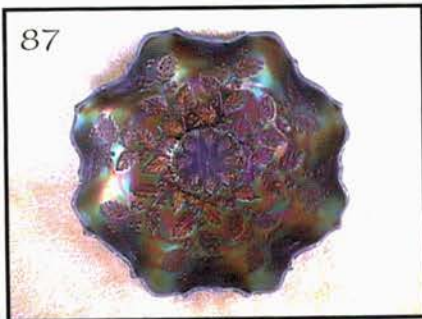

Pacific Northwest Carnival Glass Club
Convention

AUCTION

Saturday, August 11, 2001 - 9:30 AM

Greenwood Inn
10700 SW Allen Blvd
at Hwy 217
Beaverton, Oregon

Seeck Auctions
Jim and Jan Seeck
641-424-1116

Pacific Northwest Carnival Glass Club Convention Auction

Saturday, August 11, 2001 -- 9:30 am

Greenwood Inn - Beaverton, Oregon

Seeck Auctions is pleased to bring our expanded auction crew to the Pacific Northwest this August. The auction glass is mainly from an Australian collector along with some consignments. We are excited to offer a wonderful variety of glass plus some fabulous rarities including a peach opal Victorian bowl and an aqua opal Poppy Show bowl. This is a fun convention in a beautiful area, hope to see you all!