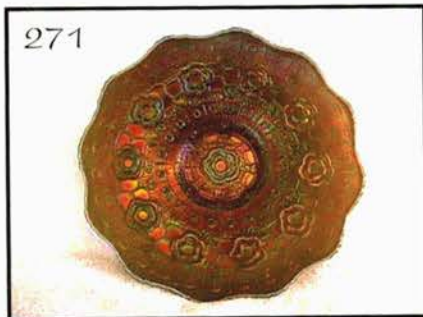

Pacific Northwest Carnival Glass Club
Convention

AUCTION

Saturday, August 11, 2001 - 9:30 AM

Greenwood Inn
10700 SW Allen Blvd
at Hwy 217
Beaverton, Oregon

Seeck Auctions
Jim and Jan Seeck
641-424-1116