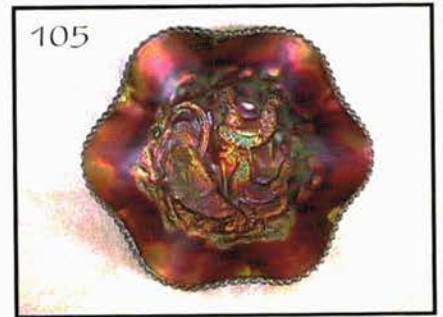

Pacific Northwest Carnival Glass Club
Convention

AUCTION

Saturday, August 11, 2001 - 9:30 AM

Greenwood Inn
10700 SW Allen Blvd
at Hwy 217
Beaverton, Oregon

Seeck Auctions
Jim and Jan Seeck
641-424-1116

Pacific Northwest Carnival Glass Club Convention Auction

Saturday, August 11, 2001 -- 9:30 am

Greenwood Inn - Beaverton, Oregon

Seeck Auctions is pleased to bring our expanded auction crew to the Pacific Northwest this August. The auction glass is mainly from an Australian collector along with some consignments. We are excited to offer a wonderful variety of glass plus some fabulous rarities including a peach opal Victorian bowl and an aqua opal Poppy Show bowl. This is a fun convention in a beautiful area, hope to see you all!