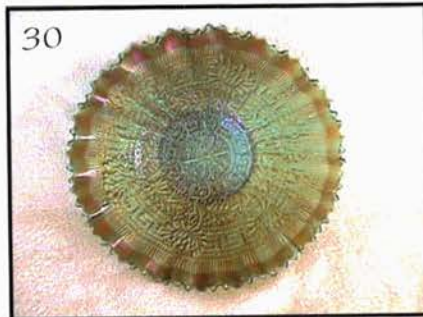

Pacific Northwest Carnival Glass Club
Convention

AUCTION

Saturday, August 11, 2001 - 9:30 AM

Greenwood Inn
10700 SW Allen Blvd
at Hwy 217
Beaverton, Oregon

Seeck Auctions
Jim and Jan Seeck
641-424-1116