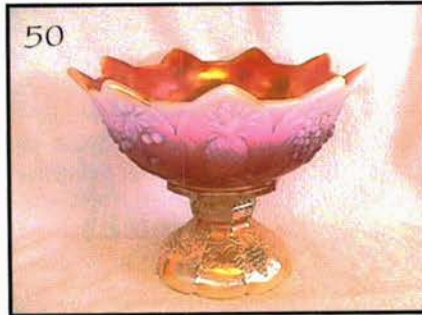

Pacific Northwest Carnival Glass Club
Convention

AUCTION

Saturday, August 11, 2001 - 9:30 AM

Greenwood Inn
10700 SW Allen Blvd
at Hwy 217
Beaverton, Oregon

Seeck Auctions
Jim and Jan Seeck
641-424-1116

Pacific Northwest Carnival Glass Club Convention Auction

Saturday, August 11, 2001 -- 9:30 am

Greenwood Inn - Beaverton, Oregon

Seeck Auctions is pleased to bring our expanded auction crew to the Pacific Northwest this August. The auction glass is mainly from an Australian collector along with some consignments. We are excited to offer a wonderful variety of glass plus some fabulous rarities including a peach opal Victorian bowl and an aqua opal Poppy Show bowl. This is a fun convention in a beautiful area, hope to see you all!