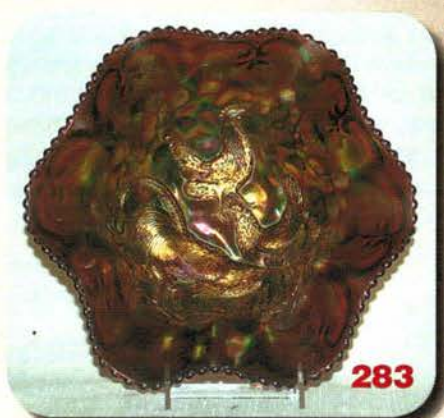

International Carnival Glass Association Convention

AUCTION

Saturday, July 21, 2001 -- 9:00 AM

Embassy Suites, North

3912 Vincennes Road
Indianapolis, Indiana

Reservations: 1-317-872-7700

Auction managed by The International Carnival Glass Association.

President: Richard Cinclair (972)596-0014

Vice President: Tom Mordini (815)235-4407