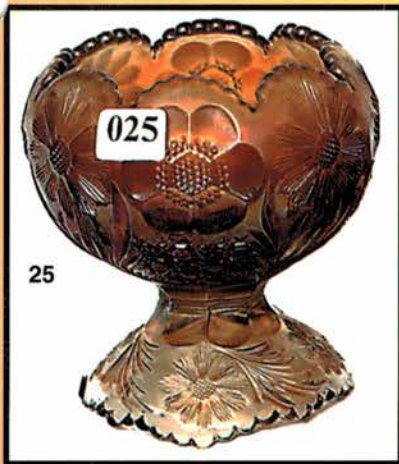

44, 22, 21, 25