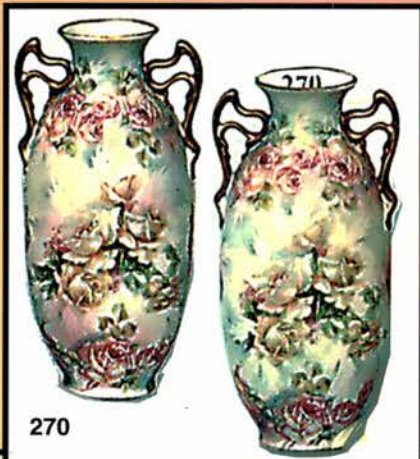

**CARNIVAL GLASS
COLLECTIBLES
R.S. PRUSSIA
&
WAVECREST
AUCTION**

Preview: Friday, 5:00 p.m.
Visit us on the web at:
www.woodyauction.com

14*12*****MIXED AADC 615
LEE MARKLEY
PO BOX 306
MENTONE IN 46539-0306