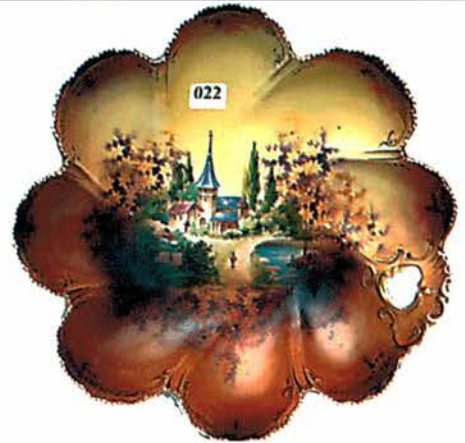

44, 22, 21, 25