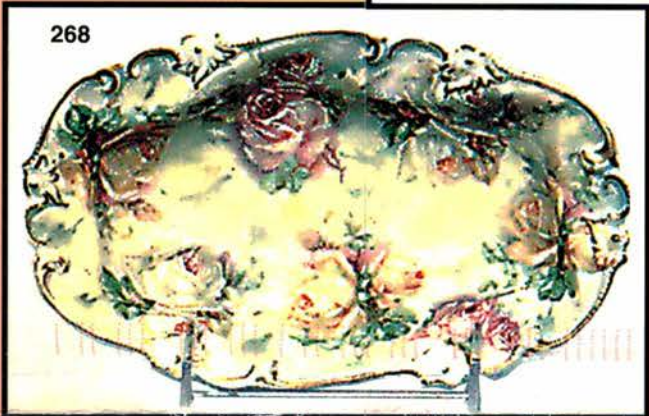

**CARNIVAL GLASS
COLLECTIBLES
R.S. PRUSSIA
&
WAVECREST
AUCTION**

Preview: Friday, 5:00 p.m.
Visit us on the web at:
www.woodyauction.com

14*12*****MIXED AADC 615
LEE MARKLEY
PO BOX 306
MENTONE IN 46539-0306