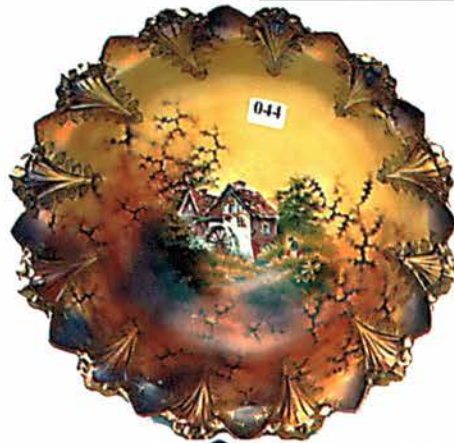

44, 22, 21, 25