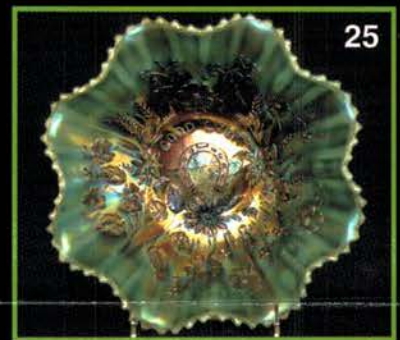

AUCTION

Woodsland World Wide Carnival Glass Association Convention

394

61

25

26

389

Saturday, March 31, 2001 - 9:30 A.M.