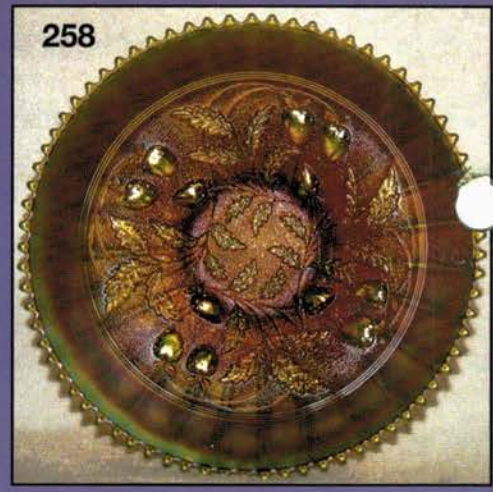

118

150

258

182

42

127

19

227

164

46

91