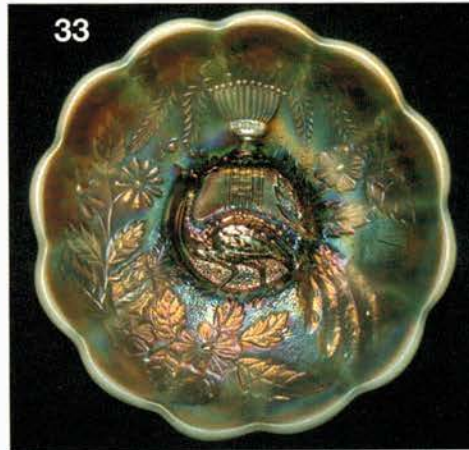

AUCTION

*San Diego/Southern California
Carnival Glass Convention*

*Featuring the Collection of
Bert & Gwen Huff and Ed & Linda Buschini
Saturday, March 3, 2001 -- 9:30 A.M.*