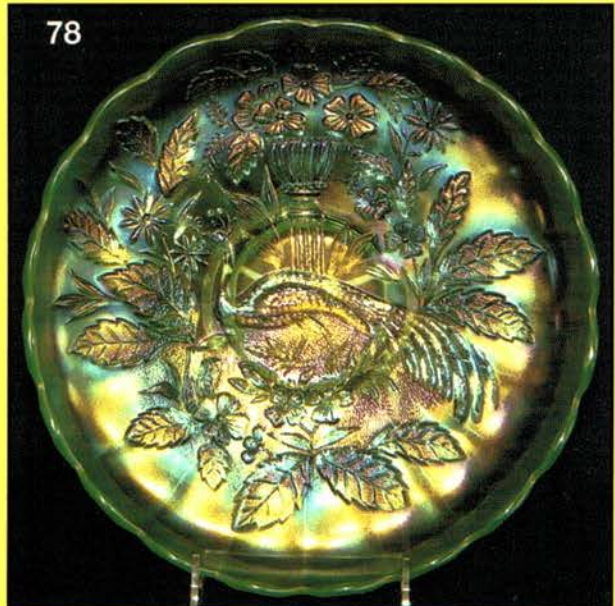

225

23

63

78

180

- 600 233. **Waterlily ftd ruffled sauce - red - scarce & desirable**
- 325 234. Raspberry gravy boat - saphire - very rare piece, has nick on toe
- 185 235. Raspberry gravy boat - purple - first piece Bert ever owned
- 950 236. **Autumn Acorn 9" plate - green - super nice plate, rare, not many found**
- 115 237. Blackberry Open edge ruffled basket - amethyst
- 205 238. Good Luck PCE bowl w/ribbed back - marigold - super
239. Holly goblet shaped compote - red - very rare & highly desirable, dark irid.
- 255 240. Imperial Grape ruffled bowl - purple - super, Imperial at its best
- 115 241. Kittens cup - vaseline - looks marigold, but glows slightly
- 155 242. Kittens plate - marigold - nice
- 195 243. Kittens two sides up dish w/two sets of kittens - marigold - scarce variation
- 500 244. Panther ftd ruffled sauce - red - very scarce, silvery
- 165 245. Three Fruits 9" plate w/BW back - purple
- 425 246. **Heart & Vine 9" plate - blue - scarce plate, nice**
- 425 247. Basketweave Open Edge small size IC shape bowl - ice blue - very scarce
- 735 248. Basketweave Open Edge small size IC shaped bowl - white - frosty & pretty
- 400 249. **Peacocks 9" plate w/plain back - ice green - pretty**
- 50 ea 250. Hatpins including Top of the Morning, Triad, Six Plums, Big Butterfly - all dark - choice
- 425 251. **Fenton's Grape & Cable 7" ruffled bowl - red - very scarce**
- 70 252. Beaded purse - dark
- 275 252A. Brass light fixture w/5 Drapery shades - marigold on moonstone
- 225 252B. Brass light fixture w/two large ribbed lamp shades - marigold - have not seen these shades before
- 60 253. Miniature Morning Glory 5" vase - marigold
- 550 254. **Greek Key 9" plate w/BW back - green - very hard to find plate, highly desirable & pretty**
- 80 255. Peacock at the Fountain punch cup - purple
- 25 256. Peacock at the Fountain punch cup - marigold
- 40 257. Peacock at the Fountain punch cup - lavender - rare color
- 3200 258. **STIPPLED STRAWBERRY 9" PLATE w/RIBBED BACK - GREEN - FANTASTIC PINK IRID. ON A VERY RARE PLATE, ONE OF MY FAVORITES IN THE AUCTION**
- 1800 259. **STIPPLED STRAWBERRY 9" PLATE w/RIBBED BACK - MARIGOLD - SUPER DARK & PRETTY, VERY RARE**
- 95 260. Field Flower tumbler - purple - super
- 65 261. Rambling Rose tumbler - blue - pretty
- 70 262. N's Peacock at the Fountain tumbler - purple - nice
- 90 263. Floral & Grape tumbler - green - pretty, scarce
- 95 264. Springtime tumbler - purple
- 65 265. Lattice & Daisy tumbler - blue - pretty, scarce
- 150 266. File tumbler - marigold - nice
- 80 267. Acorn Burrs tumbler - marigold
- 40 268. N's Enameled Cherries tumbler - marigold
- 185 269. Decorated Tankard water pitcher - amethyst - not carnival
- 15 270. Basketweave Open Edge 7" IC shape bowl - clear - not carnival
271. Lot of Books - sold choice  
35, 5, 12 1/2, 2