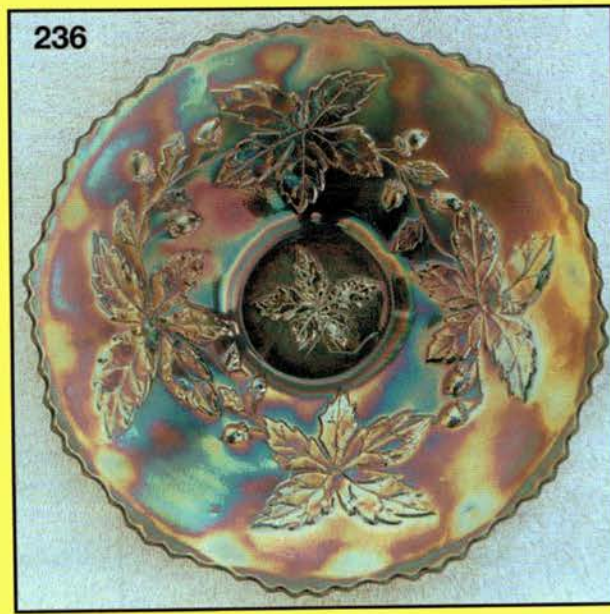

10

125

135

172

236

25

- 325 24. Hearts & Flowers PCE bowl w/ribbed back - ice blue - rare, light on irid.
- 6300 50. THISTLE 9" PLATE - GREEN - FANTASTIC IRID. ON THIS VERY RARE PLATE, BOUGHT AT THE SEALE AUCTION IN 1998 & IS ONE OF THE FINEST EXAMPLES I HAVE SEEN
- 275 25. Hearts & Flowers PCE bowl w/ribbed back - marigold - pumpkin dark & fantastic, rare, as nice as they get
- 425 51. Pony 6 ruffled bowl - aqua - very scarce color & nice
- 3500 26. Hearts & Flowers PCE bowl w/ribbed back - purple - silver & gold irid. on this rare bowl
- 350 52. Lotus & Grape ruffled bon bon - red - rare bon bon, a nice piece of red
- 750 27. ROSE SHOW 9" PLATE - EMERALD GREEN - FANTASTIC PLATE, EXTREMELY RARE & PRETTY, A TOP PIECE IN THIS AUCTION
- 750 53. Fruits & Flowers bon bon - aqua opal - pastel & fantastic, as nice as they get
- 500 28. Rose Show 9" plate - purple - pretty, a little deep
- 600 54. Fruits & Flowers bon bon - ice green - great example, dark, frosty & pretty
- 85 29. Grape & Cable Variant PCE bowl w/plain back - pastel marigold - nice
- 150 55. Fruits & Flowers bon bon - blue - pretty
- 425 56. Orange Tree w/trunk 9" plate - blue - very pretty, scarce
- 1500 30. Stag & Holly ftd chop plate - marigold - fantastic, dark, beautiful & rare, the nicest I've sold
- 500 57. Orange Tree w/trunk 9" plate - marigold - dark & fantastic, one of the best
- 850 31. Two Flowers ftd chop plate - marigold - a match to the Stag & Holly, dark & super
- 325 58. Fenton's Peacock at Urn IC shaped bowl - vaseline - rare color
- 85 32. Stippled Singing Birds mug - marigold - dark, nice
- 350 59. Fenton's Peacock at Urn IC shaped bowl - blue - electric & fantastic
- 1600 33. N'S PEACOCK AT URN IC SAUCE - AQUA OPAL - EXTREMELY RARE & HIGHLY DESIRABLE, THIS IS AS PRETTY OF ONE AS I HAVE EVER SEEN, WOW!!!
- 800 60. Peacock and Grape IC shaped bowl - red - nice example, quite rare
- 400 34. N's Peacock at Urn IC sauce - ice green - very pretty & scarce
- 750 61. Stippled Three Fruits spt ftd ruffled bowl - aqua opal - pastel & pretty, scarce
- 155 35. N's Peacock at Urn IC sauce - ice blue - scarce
- 600 62. Stippled Three Fruits spt ftd ruffled bowl - lime green - very rare color, not many around
- 125 36. N's Peacock at Urn IC sauce - white - frosty & pretty
- 1200 63. Poppy Show 9" plate - ice blue - pretty irid. on this rare & desirable plate
- 275 37. N's Peacock at Urn IC sauce - blue - electric blue irid, WOW!!!
- 950 64. Poppy Show 9" plate - marigold - pretty, even irid. on this rare plate
- 85 38. N's Peacock at Urn IC sauce - purple
- 375 65. Poppy Show 9" plate - white - pretty example, scarce
- 105 39. N's Peacock at Urn IC sauce - marigold
- 500 66. Blackberry Open Edge round 7" bowl - white - only one I have seen in this shape, neat whimsey
- 3300 40. HOLLY IC SHAPED BOWL - RED - ONE OF LESS THAN A HANDFULL KNOWN, SUPER PRETTY IRID., LOOKS RED, EVERYTHING A RED COLLECTOR WANTS & OF COURSE, EXTREMELY RARE, WOW!!!!!!!
- 750 67. Peacock at the Fountain 8 pc. punch set - purple - super pretty, scarce & desirable
- 175 41. Miniature Morning Glory 7" vase - purple - super
- 1300 68. Peacock at the Fountain 8 pc. punch set - marigold - a super set & scarce, as nice as the get
- 650 42. Holly 9" plate - amethyst - fantastic irid. on this very rare plate
- 550 69. Apple Blossom Twigs ruffled bowl - purple - pretty
- 500 43. Holly 9" plate - black amethyst - rare color, nice
- 2000 70. Stippled Rays 6" plate - red - super example that looks red, plus has pretty irid., most don't, extremely rare!!!!!!
- 250 44. Holly 9" plate - blue - pretty, scarce
- 600 71. Stippled Rays 6" plate - green - scarce color
- 105 45. Holly 9" plate - marigold - pretty, minor pinpoint on base
- 185 72. Stippled Rays 6" plate - blue
- 1400 46. Loganberry vase - purple - fantastic irid. on this rare vase, highly sought after
- 75 73. Stippled Rays 6" plate - marigold
- 350 47. Cobblestone ruffled bowl - purple - super pretty
- 400 74. Fine Cut & Roses candy dish - aqua opal - pastel & super, normal nicks on two toes
- 1400 48. Shell & Sand 9" plate - marigold - super pretty plus very rare, a plate that is seldom sold
- 3750 75. Lotus & Grape 9" plate - amethyst - fantastic irid. on this extremely rare plate, a top plate in the sale
- 25 49. M'burg Peacock IC shaped sauce - amethyst
- 1050 76. Lotus & Grape 9" plate - blue - very rare & desirable, seldom sold