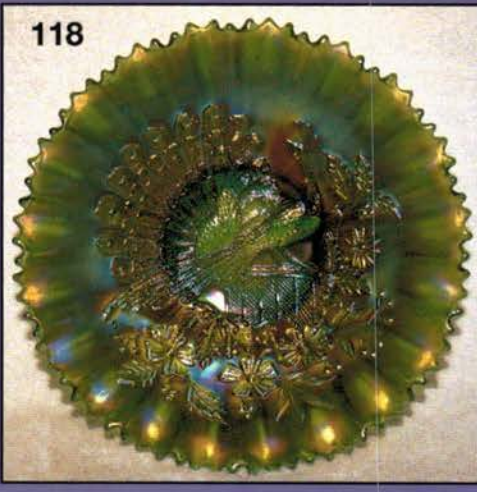

118

150

258

182

42

127

19

227

164

46

91