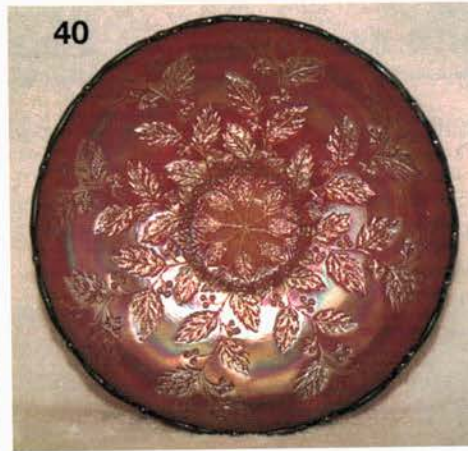

Sheraton Suites Fairplex
601 West McKinley Ave.
Pamona, California
Call (909) 622-2220 for reservations

Seeck Auctions
Jim and Jan Seeck 641-424-1116