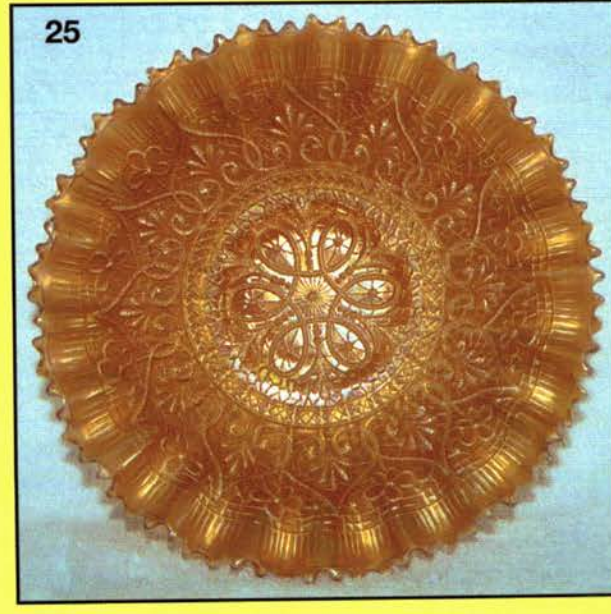

10

125

135

172

236

25

- 325 24. Hearts & Flowers PCE bowl w/ribbed back - ice blue - rare, light on irid.
- 6300 50. THISTLE 9" PLATE - GREEN - FANTASTIC IRID. ON THIS VERY RARE PLATE, BOUGHT AT THE SEALE AUCTION IN 1998 & IS ONE OF THE FINEST EXAMPLES I HAVE SEEN
- 275 25. Hearts & Flowers PCE bowl w/ribbed back - marigold - pumpkin dark & fantastic, rare, as nice as they get
- 425 51. Pony 6 ruffled bowl - aqua - very scarce color & nice
- 3500 26. Hearts & Flowers PCE bowl w/ribbed back - purple - silver & gold irid. on this rare bowl
- 350 52. Lotus & Grape ruffled bon bon - red - rare bon bon, a nice piece of red
- 750 27. ROSE SHOW 9" PLATE - EMERALD GREEN - FANTASTIC PLATE, EXTREMELY RARE & PRETTY, A TOP PIECE IN THIS AUCTION
- 750 53. Fruits & Flowers bon bon - aqua opal - pastel & fantastic, as nice as they get
- 500 28. Rose Show 9" plate - purple - pretty, a little deep
- 600 54. Fruits & Flowers bon bon - ice green - great example, dark, frosty & pretty
- 85 29. Grape & Cable Variant PCE bowl w/plain back - pastel marigold - nice
- 150 55. Fruits & Flowers bon bon - blue - pretty
- 425 56. Orange Tree w/trunk 9" plate - blue - very pretty, scarce
- 1500 30. Stag & Holly ftd chop plate - marigold - fantastic, dark, beautiful & rare, the nicest I've sold
- 500 57. Orange Tree w/trunk 9" plate - marigold - dark & fantastic, one of the best
- 850 31. Two Flowers ftd chop plate - marigold - a match to the Stag & Holly, dark & super
- 325 58. Fenton's Peacock at Urn IC shaped bowl - vaseline - rare color
- 85 32. Stippled Singing Birds mug - marigold - dark, nice
- 350 59. Fenton's Peacock at Urn IC shaped bowl - blue - electric & fantastic
- 1600 33. N'S PEACOCK AT URN IC SAUCE - AQUA OPAL - EXTREMELY RARE & HIGHLY DESIRABLE, THIS IS AS PRETTY OF ONE AS I HAVE EVER SEEN, WOW!!!
- 800 60. Peacock and Grape IC shaped bowl - red - nice example, quite rare
- 400 34. N's Peacock at Urn IC sauce - ice green - very pretty & scarce
- 750 61. Stippled Three Fruits spt ftd ruffled bowl - aqua opal - pastel & pretty, scarce
- 155 35. N's Peacock at Urn IC sauce - ice blue - scarce
- 600 62. Stippled Three Fruits spt ftd ruffled bowl - lime green - very rare color, not many around
- 125 36. N's Peacock at Urn IC sauce - white - frosty & pretty
- 1200 63. Poppy Show 9" plate - ice blue - pretty irid. on this rare & desirable plate
- 275 37. N's Peacock at Urn IC sauce - blue - electric blue irid, WOW!!!
- 950 64. Poppy Show 9" plate - marigold - pretty, even irid. on this rare plate
- 85 38. N's Peacock at Urn IC sauce - purple
- 375 65. Poppy Show 9" plate - white - pretty example, scarce
- 105 39. N's Peacock at Urn IC sauce - marigold
- 500 66. Blackberry Open Edge round 7" bowl - white - only one I have seen in this shape, neat whimsey
- 3300 40. HOLLY IC SHAPED BOWL - RED - ONE OF LESS THAN A HANDFULL KNOWN, SUPER PRETTY IRID., LOOKS RED, EVERYTHING A RED COLLECTOR WANTS & OF COURSE, EXTREMELY RARE, WOW!!!!!!!
- 750 67. Peacock at the Fountain 8 pc. punch set - purple - super pretty, scarce & desirable
- 175 41. Miniature Morning Glory 7" vase - purple - super
- 1300 68. Peacock at the Fountain 8 pc. punch set - marigold - a super set & scarce, as nice as the get
- 650 42. Holly 9" plate - amethyst - fantastic irid. on this very rare plate
- 550 69. Apple Blossom Twigs ruffled bowl - purple - pretty
- 500 43. Holly 9" plate - black amethyst - rare color, nice
- 2000 70. Stippled Rays 6" plate - red - super example that looks red, plus has pretty irid., most don't, extremely rare!!!!!!
- 250 44. Holly 9" plate - blue - pretty, scarce
- 600 71. Stippled Rays 6" plate - green - scarce color
- 105 45. Holly 9" plate - marigold - pretty, minor pinpoint on base
- 185 72. Stippled Rays 6" plate - blue
- 1400 46. Loganberry vase - purple - fantastic irid. on this rare vase, highly sought after
- 75 73. Stippled Rays 6" plate - marigold
- 350 47. Cobblestone ruffled bowl - purple - super pretty
- 400 74. Fine Cut & Roses candy dish - aqua opal - pastel & super, normal nicks on two toes
- 1400 48. Shell & Sand 9" plate - marigold - super pretty plus very rare, a plate that is seldom sold
- 3750 75. Lotus & Grape 9" plate - amethyst - fantastic irid. on this extremely rare plate, a top plate in the sale
- 25 49. M'burg Peacock IC shaped sauce - amethyst
- 1050 76. Lotus & Grape 9" plate - blue - very rare & desirable, seldom sold