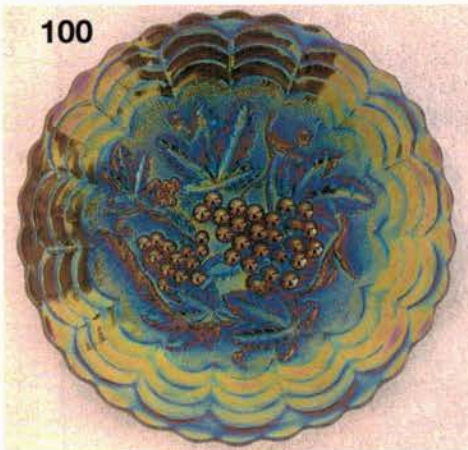

AUCTION

*San Diego/Southern California
Carnival Glass Convention*

*Featuring the Collection of
Bert & Gwen Huff and Ed & Linda Buschini
Saturday, March 3, 2001 -- 9:30 A.M.*