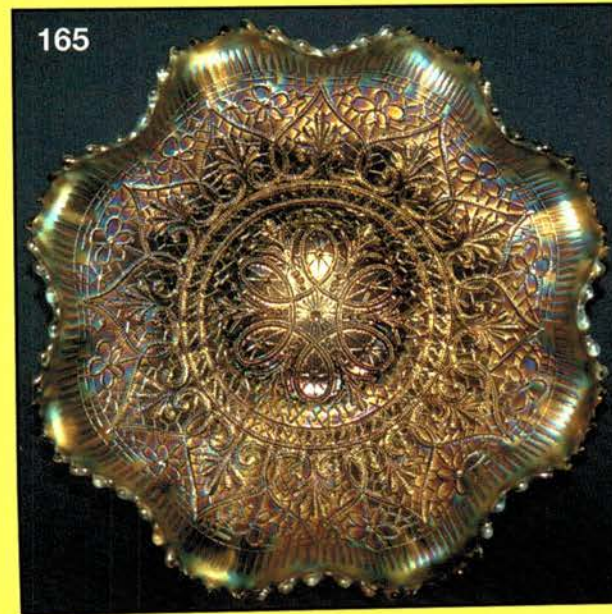

102

105

117

13

165

210

- 350 126. Buzz Saw large size cruet - marigold - super & rare, stopper matches well
- 1700 127. Rustic 20" funeral vase w/plunger base - amethyst - super pretty & very rare, neat!!!!
- 500 128. Blackberry Spray ruffled hatshape - red opal - very nice, a fine example of this rare color
- 325 129. Blackberry Spray ruffled hatshape - red - cherry & super
- 1150 130. Acorn Burrs 5 pc. water set - purple - a fantastic pitcher, one of the best for this pattern, only water pitcher in this sale
- 450 131. Fishscale & Beads 7" plate - purple - super & scarce
- 325 132. Fenton's Peacock at Urn 10 ruffled bowl - marigold on moonstone - as nice as this extremely rare bowl gets, chip on edge
- 250 133. Fenton's Peacock at Urn 10 ruffled bowl - amethyst - scarce
- 450 134. Fenton's Peacock at Urn 6 ruffled bowl - blue - electric & fantastic
- 1750 135. Plaid ruffled bowl - red - another extremely rare red piece, nice example & highly desirable
- 275 136. Panther ftd ruffled sauce - aqua - rare color for these, nice
- 95 137. Panther ftd ruffled sauce - amethyst - also a rare color
- 70 138. Panther ftd ruffled sauce - marigold
- 25 139. Panther ftd ruffled sauce - pastel marigold
- 700 140. Stippled Peacocks 9" plate w/ribbed back - blue - very scarce & desirable, pretty
- 600 141. Stippled Peacocks 9" plate w/ribbed back - pastel marigold - super pretty example, rare
- 600 142. Mary Ann loving cup - marigold - super rare, sometimes called the three handled vase
- 95 143. Blackberry Open Edge square shaped hat - blue - scarce shape
- 750 144. Leaf Chain 7" ruffled bowl - red - cherry red color, nice
- 750 145. Rose Show ruffled bowl - aqua opal - highly desirable & nice, light butterscotch
- 950 146. Rose Show ruffled bowl - ice blue - super pretty example w/nice irid., rare
- 700 147. Rose Show ruffled bowl - amethyst - scarce, nice
- 850 148. Stippled Strawberry PCE bowl w/ribbed back - purple - electric irid. on this very scarce bowl
- 150 149. Stippled Strawberry PCE bowl w/ribbed back - amethyst - scarce
- 2300 150. M'BURG DEEP GRAPE SQUARE SHAPED COMPOTE - AMETHYST - FANTASTIC EXAMPLE OF A RARE & DESIRABLE M'BURG PIECE, SATIN
- 500 151. N's Bushel basket - aqua opal - super opal, nice
- 425 152. N's Bushel basket - sapphire - rare color, has light marigold overlay, super fantastic irid.
- 375 153. N's Bushel basket - horehound - great irid. on this scarce basket
- 375 154. N's Bushel basket - purple - super
- 155 155. N's Bushel basket - ice green - scarce
- 185 156. N's Bushel basket - marigold - dark & nice
- 1800 157. Stippled Grape & Cable Variant ruffled bowl w/ribbed back - sapphire - super rare & pretty, light marigold irid. neat
- 300 158. Stippled Grape & Cable Variant ruffled bowl w/ribbed back - blue - very rare bowl w/electric highlights, much more rare than the PCE bowls
- 700 159. Poppy Show GWTW lamp - red - contemporary, very scarce & highly desirable, not many made
- 150 160. Poppy Show vase - pink opal - contemporary, hope I called this the right color
- 155 161. Poppy Show vase - sapphire blue - contemporary, not sure on this color either
- 65 162. Poppy Show vase - vaseline opal - contemporary, I'm sure about this one
- 205 163. Poppy Show vase - cobalt blue - contemporary
- 1200 164. Stippled Peacocks PCE bowl w/ribbed back - blue - electric, exceptionally nice
- 1700 165. Hearts & Flowers ruffled bowl w/ribbed back - aqua - super pretty & rare, may have light opal on the tips, light marigold irid.
- 750 166. Hearts & Flowers ruffled bowl w/ribbed back - ice green - super pretty & very scarce
- 1500 167. Hearts & Flowers ruffled bowl w/BW back - green - rare color, pretty & highly desirable
- 325 168. Hearts & Flowers ruffled bowl w/ribbed back - blue - rare color for these, nice
- 600 169. Hearts & Flowers ruffled bowl w/ribbed back - purple - very pretty, scarce
- 400 170. Hearts & Flowers ruffled bowl w/ribbed back - ice blue - scarce, nice
- 225 171. Hearts & Flowers ruffled bowl w/ribbed back - white - frosty, super
- 1000 172. PERSIAN MEDALLION 9" RUFFLED BOWL - RED - EXTREMELY RARE, ONE OF THE RAREST OF ALL RED PIECES
- 350 173. Strawberry PCE bowl w/plain back - green - pretty
- 225 174. Stippled Three Fruits 9" plate w/ribbed back - purple - pretty
- 500 175. Stippled Three Fruits 9" plate w/ribbed back - marigold - dark & fantastic, radium type irid.
- 195 176. Stippled Three Fruits 9" plate w/ribbed back - marigold - super satin type irid.
- 1000 177. Horse Medallion ruffled 7" bowl - red - very pretty red irid. on this rare bowl