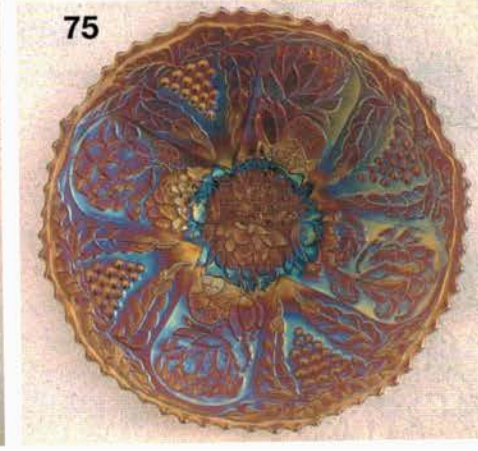

Sheraton Suites Fairplex
601 West McKinley Ave.
Pamona, California
Call (909) 622-2220 for reservations

Seeck Auctions
Jim and Jan Seeck 641-424-1116