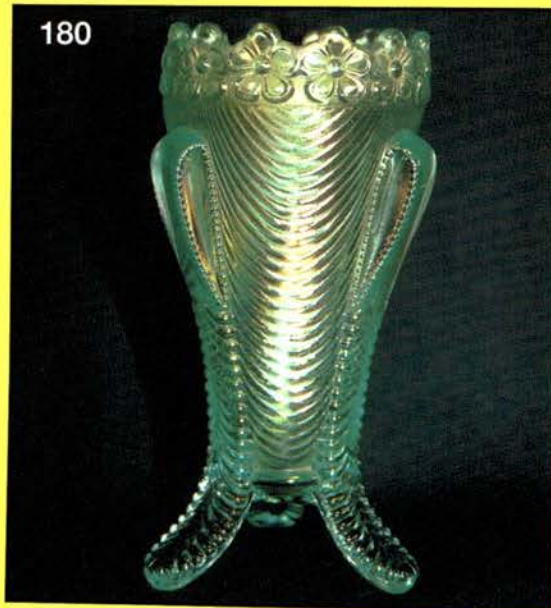

225

23

63

78

180

- 600 233. **Waterlily ftd ruffled sauce - red - scarce & desirable**
- 325 234. Raspberry gravy boat - saphire - very rare piece, has nick on toe
- 185 235. Raspberry gravy boat - purple - first piece Bert ever owned
- 950 236. **Autumn Acorn 9" plate - green - super nice plate, rare, not many found**
- 115 237. Blackberry Open edge ruffled basket - amethyst
- 205 238. Good Luck PCE bowl w/ribbed back - marigold - super
239. Holly goblet shaped compote - red - very rare & highly desirable, dark irid.
- 255 240. Imperial Grape ruffled bowl - purple - super, Imperial at its best
- 115 241. Kittens cup - vaseline - looks marigold, but glows slightly
- 155 242. Kittens plate - marigold - nice
- 195 243. Kittens two sides up dish w/two sets of kittens - marigold - scarce variation
- 500 244. Panther ftd ruffled sauce - red - very scarce, silvery
- 165 245. Three Fruits 9" plate w/BW back - purple
- 425 246. **Heart & Vine 9" plate - blue - scarce plate, nice**
- 425 247. Basketweave Open Edge small size IC shape bowl - ice blue - very scarce
- 735 248. Basketweave Open Edge small size IC shaped bowl - white - frosty & pretty
- 400 249. **Peacocks 9" plate w/plain back - ice green - pretty**
- 50 ea 250. Hatpins including Top of the Morning, Triad, Six Plums, Big Butterfly - all dark - choice
- 425 251. **Fenton's Grape & Cable 7" ruffled bowl - red - very scarce**
- 70 252. Beaded purse - dark
- 275 252A. Brass light fixture w/5 Drapery shades - marigold on moonstone
- 225 252B. Brass light fixture w/two large ribbed lamp shades - marigold - have not seen these shades before
- 60 253. Miniature Morning Glory 5" vase - marigold
- 550 254. **Greek Key 9" plate w/BW back - green - very hard to find plate, highly desirable & pretty**
- 80 255. Peacock at the Fountain punch cup - purple
- 25 256. Peacock at the Fountain punch cup - marigold
- 40 257. Peacock at the Fountain punch cup - lavender - rare color
- 3200 258. **STIPPLED STRAWBERRY 9" PLATE w/RIBBED BACK - GREEN - FANTASTIC PINK IRID. ON A VERY RARE PLATE, ONE OF MY FAVORITES IN THE AUCTION**
- 1800 259. **STIPPLED STRAWBERRY 9" PLATE w/RIBBED BACK - MARIGOLD - SUPER DARK & PRETTY, VERY RARE**
- 95 260. Field Flower tumbler - purple - super
- 65 261. Rambling Rose tumbler - blue - pretty
- 70 262. N's Peacock at the Fountain tumbler - purple - nice
- 90 263. Floral & Grape tumbler - green - pretty, scarce
- 95 264. Springtime tumbler - purple
- 65 265. Lattice & Daisy tumbler - blue - pretty, scarce
- 150 266. File tumbler - marigold - nice
- 80 267. Acorn Burrs tumbler - marigold
- 40 268. N's Enameled Cherries tumbler - marigold
- 185 269. Decorated Tankard water pitcher - amethyst - not carnival
- 15 270. Basketweave Open Edge 7" IC shape bowl - clear - not carnival
271. Lot of Books - sold choice  
35, 5, 12 1/2, 2