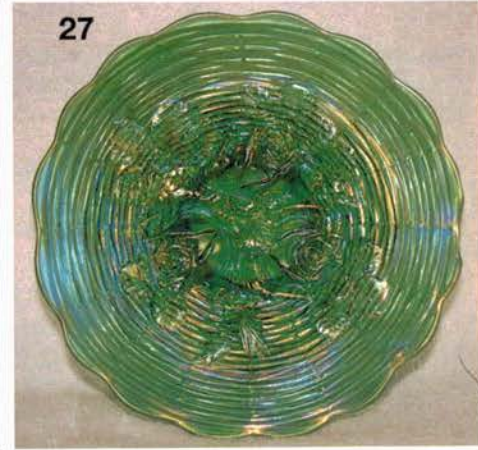

AUCTION

*San Diego/Southern California
Carnival Glass Convention*

*Featuring the Collection of
Bert & Gwen Huff and Ed & Linda Buschini
Saturday, March 3, 2001 -- 9:30 A.M.*