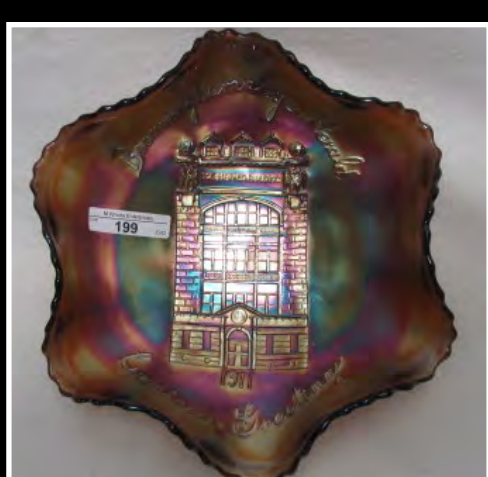

Presented by: Matthew Wroda Auctions, LLC
Jim Wroda- Auctioneer

- 1 Nwood Purple Wishbone Tumbler
- 2 Imp Elec Purple Field Flower Tumbler
- 3 Nwood Green Greek Key Tumbler - Great Color!
- 4 Nwood Purple Singing Bird Tumbler
- 5 Nwood Elec Blue Peacock at Fountain Tumbler
- 6 Nwood Purple Acorn Burr Tumbler
- 7 Nwood Purple Oriental Poppy Tumbler
- 8 Nwood Elec Purple Grape and Cable Tumbler
- 9 Nwood Elec Blue Peach Tumbler
- 10 Mburg Green Diamonds Tumbler
- 11 Fenton Frosty White Apple Tree Tumbler
- 12 Dugan Mari Heavy Iris Tumbler
- 13 Imp Mari Lustre Rose Tumbler
- 14 Mari Omnibus CHECK PATTERN
- 15 Contemp. Red Robins Mug
- 16 Mari Robins Mug
- 17 Nwood AO Dandelion Mug - Lots of Opal
- 18 Nwood Mari Dandelion Knight's Templar Mug
- 19 Fenton Orange Tree Standard Mug - Aqua Teal
- 20 Fenton Orange Tree Standard Mug - Amberina
- 21 Fenton Orange Tree Standard Mug - Powder Blue
- 22 Fenton Orange Tree Standard Mug - Mari
- 23 Fenton Orange Tree Shaving Mug - Deep Dark Cherry Rug. As deep red as you will ever see! Very pretty!
- 24 Nwood Singing Birds Mug - Aqua Opal, RARE
- 25 Nwood Singing Birds Mug - Frosty White, RARE
- 26 Nwood Singing Birds Mug - Green, Scarce
- 27 Nwood Singing Birds Mug - Electric Purple
- 28 Nwood Singing Birds Mug - Satin Marigold
- 29 Nwood Singing Birds Mug - Radium Marigold
- 30 Nwood Singing Birds Mug - Purple, flared
- 31 Fenton 7.5" Pumpkin Mari State House of Indiana Plate. Exceedingly rare. Only three or four marigold plates to exist. This plate is from the Riechel Collection. This is a nice rich pumpkin marigold. You will love it!
- 32 Fenton 7.5" Dark Mari Illinois Soldier's and Sailors Home Plate, Quincy, Ill. Great example!
- 33 Fenton 7.5" Elec Blue 1914 Parkersburg Elk's Plate Absolutely outstanding color!
- 34 Fenton 6.5" Mari 1910 Detroit Elk's ICS bowl. Possibly the only know ice cream bowl to exist in Marigold.
- 35 Fenton 6.25" Purple 1910 Detroit Elk's ICS Bowl Very rare!
- 36 Fenton 7" Blue 1911 Atlantic City Elk's ICS Bowl. Nice pressing.
- 37 Fenton 7" Green 1910 Detroit Elk's Ruffled Bowl RARE
- 38 Fenton 7" Purple 1910 Detroit Elk's Ruffled Bowl RARE
- 39 Mburg Purple Elk's Paperweight. Wonderful and absolutely mint! Very rare!
- 40 Mburg Purple Cleveland Memorial Ashtray. A top piece of Millersburg glass.
- 41 Mburg 6" Purple Campbell and Beesley Spring Opening 1911 Hand Grip Plate. Very rare!
- 42 Mburg 7.5" Radium Purple Courthouse Ruffled Bowl This is the unlettered version, extremely rare.
- 43 Mburg 7.5" Radium Purple Courthouse Ruffled Bowl , great pressing.
- 44 Mburg 7.5" Radium Purple Courthouse Ruffled Bowl , another beauty.
- 45 Mburg 10" Blue Many Stars Bernheimer Brothers Ruffled bowl. An eye catcher!
- 46 Six Mburg 6" Purple Isaac Benesch and Sons Ruffled Bowls. Selling choice of 6.
- 47 Mburg 6" Purple Peacock at Urn plate. No bee, no beads.
- 48 Mburg 10" Purple Seaweed 3-in-1 Edge Bowl Very Pretty
- 49 Mburg 9.5" Green Nesting Swans Bowl
- 50 Mburg 9.5" Mari Nesting Swans Bowl
- 51 Mburg 9.5" Mari Holly Whirl Bowl
- 52 Mburg Green Sea Coast Pin Tray - RARE - we see no issues with this piece
- 53 Mburg Purple Sea Coast Pin Tray - Scarce - we see no issues with this piece
- 54 Mburg Mari Sea Coast Pin Tray - Scarce - we see no issues with this piece. Possibly the hardest to find.
- 55 Mburg Radium Purple Sunflower Pin Tray. By far the prettiest one we have seen! Buy it!
- 56 Mburg Green Peacock at Urn 10" MIC Bowl.
- 57 Nwood 10" Blue Peacock at Urn Stippled ICS Bowl. Rare and pretty!
- 58 Nwood 10" Pastel Mari Peacock at Urn Stippled ICS Bowl. Beautiful!
- 59 Nwood 10" Ice Green Peacock at Urn MIC
- 60 Nwood 10" Ice Blue Peacock at Urn MIC Scarce
- 61 Nwood Purple Peacock at Urn 7-pc Ice Cream Set WELL MATCHED!! Here's a good one!
- 62 Nwood 10" Green and Gold Grape Freize Ftd ICS Bowl. Beautiful
- 63 Australian Crown Crystal Black Amy King Fisher
- 64 Australian Crown Crystal 9.5" Black Amy Kangaroo Bowl
- 65 Australian Crown Crystal 9.5" Black Amy Swans
- 66 Australian Crown Crystal 9.5" Mari Kookaburra.
- 67 Australian Crown Crystal Mari Kiwi bowl RARE! with real nice color!
- 68 Australian Crown Crystal 9.5" Mari Swan Bowl
- 69 Nwood Elec Purple Grape and Cable Master Punch Bowl and Base. A real looker!
- 70 Nwood 8.5" Pastel Mari Heart and Flower Ruffled Bowl - Stunning
- 71 Nwood 9" Ice Blue Heart and Flowers Plate. Very frosty. A very nice Ice Blue plate!
- 72 Nwood 9" Purple Heart and Flowers Place with very beautiful electric highlights
- 73 Nwood 8.5" Heart and Flower Sapphire Ruffled Bowl. Rare and looks sapphire!
- 74 Nwood Heart and Flower powder blue opal compote RARE and very nice
- 75 Nwood Heart and Flower white compote
- 76 Nwood 8.5" AO Embroidered Mums Ruffled Bowl Very Rare. Bowl has lots of opal
- 77 Nwood 9" Pumpkin Mari Poppy Show Plate. Absolutely Stunning.
- 78 Nwood 9" Blue Poppy Show Plate. A bit silvery in center.
- 79 Nwood 9" Green Grape and Cable Stippled Plate Old Rose Distilling. Nice, rich color.
- 80 Nwood 6" Purple E.A. Hudson Furniture Company Plate. Wonderful color!
- 81 Nwood 6" Purple Eagle Furniture Company Plate. Very Pretty
- 82 Nwood 6" Purple "We Use Broeker's Flour" Plate. Very nice.
- 83 Nwood 6" Purple Fern Brand Chocolates Plate. Very Nice.