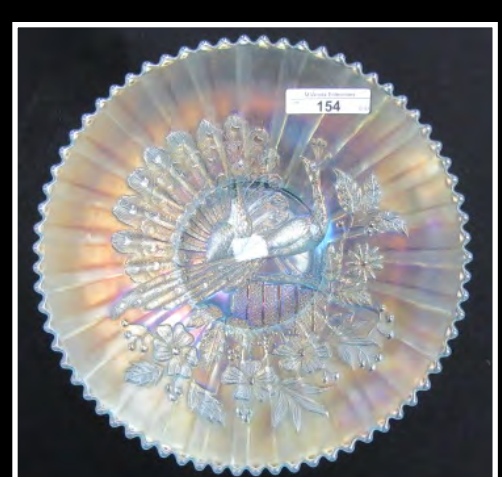

Presented by: Matthew Wroda Auctions, LLC
Jim Wroda- Auctioneer

- 1 Nwood Purple Wishbone Tumbler
- 2 Imp Elec Purple Field Flower Tumbler
- 3 Nwood Green Greek Key Tumbler - Great Color!
- 4 Nwood Purple Singing Bird Tumbler
- 5 Nwood Elec Blue Peacock at Fountain Tumbler
- 6 Nwood Purple Acorn Burr Tumbler
- 7 Nwood Purple Oriental Poppy Tumbler
- 8 Nwood Elec Purple Grape and Cable Tumbler
- 9 Nwood Elec Blue Peach Tumbler
- 10 Mburg Green Diamonds Tumbler
- 11 Fenton Frosty White Apple Tree Tumbler
- 12 Dugan Mari Heavy Iris Tumbler
- 13 Imp Mari Lustre Rose Tumbler
- 14 Mari Omnibus CHECK PATTERN
- 15 Contemp. Red Robins Mug
- 16 Mari Robins Mug
- 17 Nwood AO Dandelion Mug - Lots of Opal
- 18 Nwood Mari Dandelion Knight's Templar Mug
- 19 Fenton Orange Tree Standard Mug - Aqua Teal
- 20 Fenton Orange Tree Standard Mug - Amberina
- 21 Fenton Orange Tree Standard Mug - Powder Blue
- 22 Fenton Orange Tree Standard Mug - Mari
- 23 Fenton Orange Tree Shaving Mug - Deep Dark Cherry Rug. As deep red as you will ever see! Very pretty!
- 24 Nwood Singing Birds Mug - Aqua Opal, RARE
- 25 Nwood Singing Birds Mug - Frosty White, RARE
- 26 Nwood Singing Birds Mug - Green, Scarce
- 27 Nwood Singing Birds Mug - Electric Purple
- 28 Nwood Singing Birds Mug - Satin Marigold
- 29 Nwood Singing Birds Mug - Radium Marigold
- 30 Nwood Singing Birds Mug - Purple, flared
- 31 Fenton 7.5" Pumpkin Mari State House of Indiana Plate. Exceedingly rare. Only three or four marigold plates to exist. This plate is from the Riechel Collection. This is a nice rich pumpkin marigold. You will love it!
- 32 Fenton 7.5" Dark Mari Illinois Soldier's and Sailors Home Plate, Quincy, Ill. Great example!
- 33 Fenton 7.5" Elec Blue 1914 Parkersburg Elk's Plate Absolutely outstanding color!
- 34 Fenton 6.5" Mari 1910 Detroit Elk's ICS bowl. Possibly the only know ice cream bowl to exist in Marigold.
- 35 Fenton 6.25" Purple 1910 Detroit Elk's ICS Bowl Very rare!
- 36 Fenton 7" Blue 1911 Atlantic City Elk's ICS Bowl. Nice pressing.
- 37 Fenton 7" Green 1910 Detroit Elk's Ruffled Bowl RARE
- 38 Fenton 7" Purple 1910 Detroit Elk's Ruffled Bowl RARE
- 39 Mburg Purple Elk's Paperweight. Wonderful and absolutely mint! Very rare!
- 40 Mburg Purple Cleveland Memorial Ashtray. A top piece of Millersburg glass.
- 41 Mburg 6" Purple Campbell and Beesley Spring Opening 1911 Hand Grip Plate. Very rare!
- 42 Mburg 7.5" Radium Purple Courthouse Ruffled Bowl This is the unlettered version, extremely rare.
- 43 Mburg 7.5" Radium Purple Courthouse Ruffled Bowl , great pressing.
- 44 Mburg 7.5" Radium Purple Courthouse Ruffled Bowl , another beauty.
- 45 Mburg 10" Blue Many Stars Bernheimer Brothers Ruffled bowl. An eye catcher!
- 46 Six Mburg 6" Purple Isaac Benesch and Sons Ruffled Bowls. Selling choice of 6.
- 47 Mburg 6" Purple Peacock at Urn plate. No bee, no beads.
- 48 Mburg 10" Purple Seaweed 3-in-1 Edge Bowl Very Pretty
- 49 Mburg 9.5" Green Nesting Swans Bowl
- 50 Mburg 9.5" Mari Nesting Swans Bowl
- 51 Mburg 9.5" Mari Holly Whirl Bowl
- 52 Mburg Green Sea Coast Pin Tray - RARE - we see no issues with this piece
- 53 Mburg Purple Sea Coast Pin Tray - Scarce - we see no issues with this piece
- 54 Mburg Mari Sea Coast Pin Tray - Scarce - we see no issues with this piece. Possibly the hardest to find.
- 55 Mburg Radium Purple Sunflower Pin Tray. By far the prettiest one we have seen! Buy it!
- 56 Mburg Green Peacock at Urn 10" MIC Bowl.
- 57 Nwood 10" Blue Peacock at Urn Stippled ICS Bowl. Rare and pretty!
- 58 Nwood 10" Pastel Mari Peacock at Urn Stippled ICS Bowl. Beautiful!
- 59 Nwood 10" Ice Green Peacock at Urn MIC
- 60 Nwood 10" Ice Blue Peacock at Urn MIC Scarce
- 61 Nwood Purple Peacock at Urn 7-pc Ice Cream Set WELL MATCHED!! Here's a good one!
- 62 Nwood 10" Green and Gold Grape Freize Ftd ICS Bowl. Beautiful
- 63 Australian Crown Crystal Black Amy King Fisher
- 64 Australian Crown Crystal 9.5" Black Amy Kangaroo Bowl
- 65 Australian Crown Crystal 9.5" Black Amy Swans
- 66 Australian Crown Crystal 9.5" Mari Kookaburra.
- 67 Australian Crown Crystal Mari Kiwi bowl RARE! with real nice color!
- 68 Australian Crown Crystal 9.5" Mari Swan Bowl
- 69 Nwood Elec Purple Grape and Cable Master Punch Bowl and Base. A real looker!
- 70 Nwood 8.5" Pastel Mari Heart and Flower Ruffled Bowl - Stunning
- 71 Nwood 9" Ice Blue Heart and Flowers Plate. Very frosty. A very nice Ice Blue plate!
- 72 Nwood 9" Purple Heart and Flowers Place with very beautiful electric highlights
- 73 Nwood 8.5" Heart and Flower Sapphire Ruffled Bowl. Rare and looks sapphire!
- 74 Nwood Heart and Flower powder blue opal compote RARE and very nice
- 75 Nwood Heart and Flower white compote
- 76 Nwood 8.5" AO Embroidered Mums Ruffled Bowl Very Rare. Bowl has lots of opal
- 77 Nwood 9" Pumpkin Mari Poppy Show Plate. Absolutely Stunning.
- 78 Nwood 9" Blue Poppy Show Plate. A bit silvery in center.
- 79 Nwood 9" Green Grape and Cable Stippled Plate Old Rose Distilling. Nice, rich color.
- 80 Nwood 6" Purple E.A. Hudson Furniture Company Plate. Wonderful color!
- 81 Nwood 6" Purple Eagle Furniture Company Plate. Very Pretty
- 82 Nwood 6" Purple "We Use Broeker's Flour" Plate. Very nice.
- 83 Nwood 6" Purple Fern Brand Chocolates Plate. Very Nice.