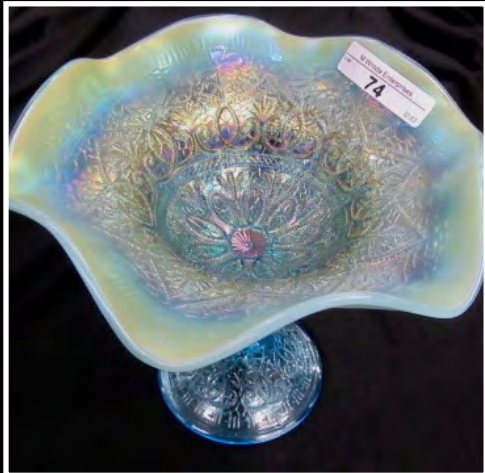

Presented by: Matthew Wroda Auctions, LLC
Jim Wroda- Auctioneer

- 1 Nwood Purple Wishbone Tumbler
- 2 Imp Elec Purple Field Flower Tumbler
- 3 Nwood Green Greek Key Tumbler - Great Color!
- 4 Nwood Purple Singing Bird Tumbler
- 5 Nwood Elec Blue Peacock at Fountain Tumbler
- 6 Nwood Purple Acorn Burr Tumbler
- 7 Nwood Purple Oriental Poppy Tumbler
- 8 Nwood Elec Purple Grape and Cable Tumbler
- 9 Nwood Elec Blue Peach Tumbler
- 10 Mburg Green Diamonds Tumbler
- 11 Fenton Frosty White Apple Tree Tumbler
- 12 Dugan Mari Heavy Iris Tumbler
- 13 Imp Mari Lustre Rose Tumbler
- 14 Mari Omnibus CHECK PATTERN
- 15 Contemp. Red Robins Mug
- 16 Mari Robins Mug
- 17 Nwood AO Dandelion Mug - Lots of Opal
- 18 Nwood Mari Dandelion Knight's Templar Mug
- 19 Fenton Orange Tree Standard Mug - Aqua Teal
- 20 Fenton Orange Tree Standard Mug - Amberina
- 21 Fenton Orange Tree Standard Mug - Powder Blue
- 22 Fenton Orange Tree Standard Mug - Mari
- 23 Fenton Orange Tree Shaving Mug - Deep Dark Cherry Rug. As deep red as you will ever see! Very pretty!
- 24 Nwood Singing Birds Mug - Aqua Opal, RARE
- 25 Nwood Singing Birds Mug - Frosty White, RARE
- 26 Nwood Singing Birds Mug - Green, Scarce
- 27 Nwood Singing Birds Mug - Electric Purple
- 28 Nwood Singing Birds Mug - Satin Marigold
- 29 Nwood Singing Birds Mug - Radium Marigold
- 30 Nwood Singing Birds Mug - Purple, flared
- 31 Fenton 7.5" Pumpkin Mari State House of Indiana Plate. Exceedingly rare. Only three or four marigold plates to exist. This plate is from the Riechel Collection. This is a nice rich pumpkin marigold. You will love it!
- 32 Fenton 7.5" Dark Mari Illinois Soldier's and Sailors Home Plate, Quincy, Ill. Great example!
- 33 Fenton 7.5" Elec Blue 1914 Parkersburg Elk's Plate Absolutely outstanding color!
- 34 Fenton 6.5" Mari 1910 Detroit Elk's ICS bowl. Possibly the only know ice cream bowl to exist in Marigold.
- 35 Fenton 6.25" Purple 1910 Detroit Elk's ICS Bowl Very rare!
- 36 Fenton 7" Blue 1911 Atlantic City Elk's ICS Bowl. Nice pressing.
- 37 Fenton 7" Green 1910 Detroit Elk's Ruffled Bowl RARE
- 38 Fenton 7" Purple 1910 Detroit Elk's Ruffled Bowl RARE
- 39 Mburg Purple Elk's Paperweight. Wonderful and absolutely mint! Very rare!
- 40 Mburg Purple Cleveland Memorial Ashtray. A top piece of Millersburg glass.
- 41 Mburg 6" Purple Campbell and Beesley Spring Opening 1911 Hand Grip Plate. Very rare!
- 42 Mburg 7.5" Radium Purple Courthouse Ruffled Bowl This is the unlettered version, extremely rare.
- 43 Mburg 7.5" Radium Purple Courthouse Ruffled Bowl , great pressing.
- 44 Mburg 7.5" Radium Purple Courthouse Ruffled Bowl , another beauty.
- 45 Mburg 10" Blue Many Stars Bernheimer Brothers Ruffled bowl. An eye catcher!
- 46 Six Mburg 6" Purple Isaac Benesch and Sons Ruffled Bowls. Selling choice of 6.
- 47 Mburg 6" Purple Peacock at Urn plate. No bee, no beads.
- 48 Mburg 10" Purple Seaweed 3-in-1 Edge Bowl Very Pretty
- 49 Mburg 9.5" Green Nesting Swans Bowl
- 50 Mburg 9.5" Mari Nesting Swans Bowl
- 51 Mburg 9.5" Mari Holly Whirl Bowl
- 52 Mburg Green Sea Coast Pin Tray - RARE - we see no issues with this piece
- 53 Mburg Purple Sea Coast Pin Tray - Scarce - we see no issues with this piece
- 54 Mburg Mari Sea Coast Pin Tray - Scarce - we see no issues with this piece. Possibly the hardest to find.
- 55 Mburg Radium Purple Sunflower Pin Tray. By far the prettiest one we have seen! Buy it!
- 56 Mburg Green Peacock at Urn 10" MIC Bowl.
- 57 Nwood 10" Blue Peacock at Urn Stippled ICS Bowl. Rare and pretty!
- 58 Nwood 10" Pastel Mari Peacock at Urn Stippled ICS Bowl. Beautiful!
- 59 Nwood 10" Ice Green Peacock at Urn MIC
- 60 Nwood 10" Ice Blue Peacock at Urn MIC Scarce
- 61 Nwood Purple Peacock at Urn 7-pc Ice Cream Set WELL MATCHED!! Here's a good one!
- 62 Nwood 10" Green and Gold Grape Freize Ftd ICS Bowl. Beautiful
- 63 Australian Crown Crystal Black Amy King Fisher
- 64 Australian Crown Crystal 9.5" Black Amy Kangaroo Bowl
- 65 Australian Crown Crystal 9.5" Black Amy Swans
- 66 Australian Crown Crystal 9.5" Mari Kookaburra.
- 67 Australian Crown Crystal Mari Kiwi bowl RARE! with real nice color!
- 68 Australian Crown Crystal 9.5" Mari Swan Bowl
- 69 Nwood Elec Purple Grape and Cable Master Punch Bowl and Base. A real looker!
- 70 Nwood 8.5" Pastel Mari Heart and Flower Ruffled Bowl - Stunning
- 71 Nwood 9" Ice Blue Heart and Flowers Plate. Very frosty. A very nice Ice Blue plate!
- 72 Nwood 9" Purple Heart and Flowers Place with very beautiful electric highlights
- 73 Nwood 8.5" Heart and Flower Sapphire Ruffled Bowl. Rare and looks sapphire!
- 74 Nwood Heart and Flower powder blue opal compote RARE and very nice
- 75 Nwood Heart and Flower white compote
- 76 Nwood 8.5" AO Embroidered Mums Ruffled Bowl Very Rare. Bowl has lots of opal
- 77 Nwood 9" Pumpkin Mari Poppy Show Plate. Absolutely Stunning.
- 78 Nwood 9" Blue Poppy Show Plate. A bit silvery in center.
- 79 Nwood 9" Green Grape and Cable Stippled Plate Old Rose Distilling. Nice, rich color.
- 80 Nwood 6" Purple E.A. Hudson Furniture Company Plate. Wonderful color!
- 81 Nwood 6" Purple Eagle Furniture Company Plate. Very Pretty
- 82 Nwood 6" Purple "We Use Broeker's Flour" Plate. Very nice.
- 83 Nwood 6" Purple Fern Brand Chocolates Plate. Very Nice.