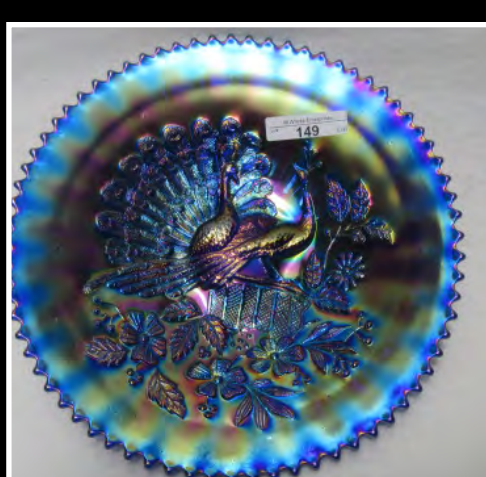

Presented by: Matthew Wroda Auctions, LLC
Jim Wroda- Auctioneer

- 1 Nwood Purple Wishbone Tumbler
- 2 Imp Elec Purple Field Flower Tumbler
- 3 Nwood Green Greek Key Tumbler - Great Color!
- 4 Nwood Purple Singing Bird Tumbler
- 5 Nwood Elec Blue Peacock at Fountain Tumbler
- 6 Nwood Purple Acorn Burr Tumbler
- 7 Nwood Purple Oriental Poppy Tumbler
- 8 Nwood Elec Purple Grape and Cable Tumbler
- 9 Nwood Elec Blue Peach Tumbler
- 10 Mburg Green Diamonds Tumbler
- 11 Fenton Frosty White Apple Tree Tumbler
- 12 Dugan Mari Heavy Iris Tumbler
- 13 Imp Mari Lustre Rose Tumbler
- 14 Mari Omnibus CHECK PATTERN
- 15 Contemp. Red Robins Mug
- 16 Mari Robins Mug
- 17 Nwood AO Dandelion Mug - Lots of Opal
- 18 Nwood Mari Dandelion Knight's Templar Mug
- 19 Fenton Orange Tree Standard Mug - Aqua Teal
- 20 Fenton Orange Tree Standard Mug - Amberina
- 21 Fenton Orange Tree Standard Mug - Powder Blue
- 22 Fenton Orange Tree Standard Mug - Mari
- 23 Fenton Orange Tree Shaving Mug - Deep Dark Cherry Rug. As deep red as you will ever see! Very pretty!
- 24 Nwood Singing Birds Mug - Aqua Opal, RARE
- 25 Nwood Singing Birds Mug - Frosty White, RARE
- 26 Nwood Singing Birds Mug - Green, Scarce
- 27 Nwood Singing Birds Mug - Electric Purple
- 28 Nwood Singing Birds Mug - Satin Marigold
- 29 Nwood Singing Birds Mug - Radium Marigold
- 30 Nwood Singing Birds Mug - Purple, flared
- 31 Fenton 7.5" Pumpkin Mari State House of Indiana Plate. Exceedingly rare. Only three or four marigold plates to exist. This plate is from the Riechel Collection. This is a nice rich pumpkin marigold. You will love it!
- 32 Fenton 7.5" Dark Mari Illinois Soldier's and Sailors Home Plate, Quincy, Ill. Great example!
- 33 Fenton 7.5" Elec Blue 1914 Parkersburg Elk's Plate Absolutely outstanding color!
- 34 Fenton 6.5" Mari 1910 Detroit Elk's ICS bowl. Possibly the only know ice cream bowl to exist in Marigold.
- 35 Fenton 6.25" Purple 1910 Detroit Elk's ICS Bowl Very rare!
- 36 Fenton 7" Blue 1911 Atlantic City Elk's ICS Bowl. Nice pressing.
- 37 Fenton 7" Green 1910 Detroit Elk's Ruffled Bowl RARE
- 38 Fenton 7" Purple 1910 Detroit Elk's Ruffled Bowl RARE
- 39 Mburg Purple Elk's Paperweight. Wonderful and absolutely mint! Very rare!
- 40 Mburg Purple Cleveland Memorial Ashtray. A top piece of Millersburg glass.
- 41 Mburg 6" Purple Campbell and Beesley Spring Opening 1911 Hand Grip Plate. Very rare!
- 42 Mburg 7.5" Radium Purple Courthouse Ruffled Bowl This is the unlettered version, extremely rare.
- 43 Mburg 7.5" Radium Purple Courthouse Ruffled Bowl , great pressing.
- 44 Mburg 7.5" Radium Purple Courthouse Ruffled Bowl , another beauty.
- 45 Mburg 10" Blue Many Stars Bernheimer Brothers Ruffled bowl. An eye catcher!
- 46 Six Mburg 6" Purple Isaac Benesch and Sons Ruffled Bowls. Selling choice of 6.
- 47 Mburg 6" Purple Peacock at Urn plate. No bee, no beads.
- 48 Mburg 10" Purple Seaweed 3-in-1 Edge Bowl Very Pretty
- 49 Mburg 9.5" Green Nesting Swans Bowl
- 50 Mburg 9.5" Mari Nesting Swans Bowl
- 51 Mburg 9.5" Mari Holly Whirl Bowl
- 52 Mburg Green Sea Coast Pin Tray - RARE - we see no issues with this piece
- 53 Mburg Purple Sea Coast Pin Tray - Scarce - we see no issues with this piece
- 54 Mburg Mari Sea Coast Pin Tray - Scarce - we see no issues with this piece. Possibly the hardest to find.
- 55 Mburg Radium Purple Sunflower Pin Tray. By far the prettiest one we have seen! Buy it!
- 56 Mburg Green Peacock at Urn 10" MIC Bowl.
- 57 Nwood 10" Blue Peacock at Urn Stippled ICS Bowl. Rare and pretty!
- 58 Nwood 10" Pastel Mari Peacock at Urn Stippled ICS Bowl. Beautiful!
- 59 Nwood 10" Ice Green Peacock at Urn MIC
- 60 Nwood 10" Ice Blue Peacock at Urn MIC Scarce
- 61 Nwood Purple Peacock at Urn 7-pc Ice Cream Set WELL MATCHED!! Here's a good one!
- 62 Nwood 10" Green and Gold Grape Freize Ftd ICS Bowl. Beautiful
- 63 Australian Crown Crystal Black Amy King Fisher
- 64 Australian Crown Crystal 9.5" Black Amy Kangaroo Bowl
- 65 Australian Crown Crystal 9.5" Black Amy Swans
- 66 Australian Crown Crystal 9.5" Mari Kookaburra.
- 67 Australian Crown Crystal Mari Kiwi bowl RARE! with real nice color!
- 68 Australian Crown Crystal 9.5" Mari Swan Bowl
- 69 Nwood Elec Purple Grape and Cable Master Punch Bowl and Base. A real looker!
- 70 Nwood 8.5" Pastel Mari Heart and Flower Ruffled Bowl - Stunning
- 71 Nwood 9" Ice Blue Heart and Flowers Plate. Very frosty. A very nice Ice Blue plate!
- 72 Nwood 9" Purple Heart and Flowers Place with very beautiful electric highlights
- 73 Nwood 8.5" Heart and Flower Sapphire Ruffled Bowl. Rare and looks sapphire!
- 74 Nwood Heart and Flower powder blue opal compote RARE and very nice
- 75 Nwood Heart and Flower white compote
- 76 Nwood 8.5" AO Embroidered Mums Ruffled Bowl Very Rare. Bowl has lots of opal
- 77 Nwood 9" Pumpkin Mari Poppy Show Plate. Absolutely Stunning.
- 78 Nwood 9" Blue Poppy Show Plate. A bit silvery in center.
- 79 Nwood 9" Green Grape and Cable Stippled Plate Old Rose Distilling. Nice, rich color.
- 80 Nwood 6" Purple E.A. Hudson Furniture Company Plate. Wonderful color!
- 81 Nwood 6" Purple Eagle Furniture Company Plate. Very Pretty
- 82 Nwood 6" Purple "We Use Broeker's Flour" Plate. Very nice.
- 83 Nwood 6" Purple Fern Brand Chocolates Plate. Very Nice.