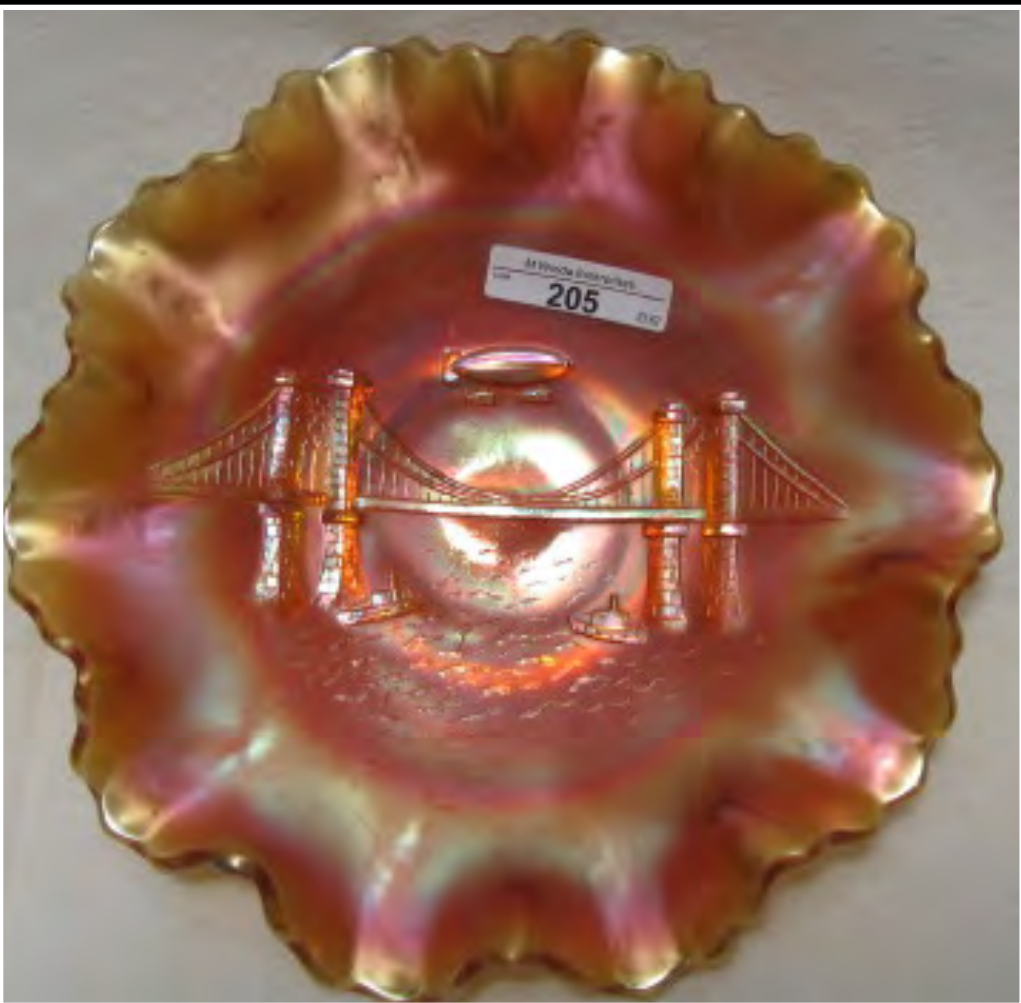

Presented by: Matthew Wroda Auctions, LLC
Jim Wroda- Auctioneer

- 1 Nwood Purple Wishbone Tumbler
- 2 Imp Elec Purple Field Flower Tumbler
- 3 Nwood Green Greek Key Tumbler - Great Color!
- 4 Nwood Purple Singing Bird Tumbler
- 5 Nwood Elec Blue Peacock at Fountain Tumbler
- 6 Nwood Purple Acorn Burr Tumbler
- 7 Nwood Purple Oriental Poppy Tumbler
- 8 Nwood Elec Purple Grape and Cable Tumbler
- 9 Nwood Elec Blue Peach Tumbler
- 10 Mburg Green Diamonds Tumbler
- 11 Fenton Frosty White Apple Tree Tumbler
- 12 Dugan Mari Heavy Iris Tumbler
- 13 Imp Mari Lustre Rose Tumbler
- 14 Mari Omnibus CHECK PATTERN
- 15 Contemp. Red Robins Mug
- 16 Mari Robins Mug
- 17 Nwood AO Dandelion Mug - Lots of Opal
- 18 Nwood Mari Dandelion Knight's Templar Mug
- 19 Fenton Orange Tree Standard Mug - Aqua Teal
- 20 Fenton Orange Tree Standard Mug - Amberina
- 21 Fenton Orange Tree Standard Mug - Powder Blue
- 22 Fenton Orange Tree Standard Mug - Mari
- 23 Fenton Orange Tree Shaving Mug - Deep Dark Cherry Rug. As deep red as you will ever see! Very pretty!
- 24 Nwood Singing Birds Mug - Aqua Opal, RARE
- 25 Nwood Singing Birds Mug - Frosty White, RARE
- 26 Nwood Singing Birds Mug - Green, Scarce
- 27 Nwood Singing Birds Mug - Electric Purple
- 28 Nwood Singing Birds Mug - Satin Marigold
- 29 Nwood Singing Birds Mug - Radium Marigold
- 30 Nwood Singing Birds Mug - Purple, flared
- 31 Fenton 7.5" Pumpkin Mari State House of Indiana Plate. Exceedingly rare. Only three or four marigold plates to exist. This plate is from the Riechel Collection. This is a nice rich pumpkin marigold. You will love it!
- 32 Fenton 7.5" Dark Mari Illinois Soldier's and Sailors Home Plate, Quincy, Ill. Great example!
- 33 Fenton 7.5" Elec Blue 1914 Parkersburg Elk's Plate Absolutely outstanding color!
- 34 Fenton 6.5" Mari 1910 Detroit Elk's ICS bowl. Possibly the only know ice cream bowl to exist in Marigold.
- 35 Fenton 6.25" Purple 1910 Detroit Elk's ICS Bowl Very rare!
- 36 Fenton 7" Blue 1911 Atlantic City Elk's ICS Bowl. Nice pressing.
- 37 Fenton 7" Green 1910 Detroit Elk's Ruffled Bowl RARE
- 38 Fenton 7" Purple 1910 Detroit Elk's Ruffled Bowl RARE
- 39 Mburg Purple Elk's Paperweight. Wonderful and absolutely mint! Very rare!
- 40 Mburg Purple Cleveland Memorial Ashtray. A top piece of Millersburg glass.
- 41 Mburg 6" Purple Campbell and Beesley Spring Opening 1911 Hand Grip Plate. Very rare!
- 42 Mburg 7.5" Radium Purple Courthouse Ruffled Bowl This is the unlettered version, extremely rare.
- 43 Mburg 7.5" Radium Purple Courthouse Ruffled Bowl , great pressing.
- 44 Mburg 7.5" Radium Purple Courthouse Ruffled Bowl , another beauty.
- 45 Mburg 10" Blue Many Stars Bernheimer Brothers Ruffled bowl. An eye catcher!
- 46 Six Mburg 6" Purple Isaac Benesch and Sons Ruffled Bowls. Selling choice of 6.
- 47 Mburg 6" Purple Peacock at Urn plate. No bee, no beads.
- 48 Mburg 10" Purple Seaweed 3-in-1 Edge Bowl Very Pretty
- 49 Mburg 9.5" Green Nesting Swans Bowl
- 50 Mburg 9.5" Mari Nesting Swans Bowl
- 51 Mburg 9.5" Mari Holly Whirl Bowl
- 52 Mburg Green Sea Coast Pin Tray - RARE - we see no issues with this piece
- 53 Mburg Purple Sea Coast Pin Tray - Scarce - we see no issues with this piece
- 54 Mburg Mari Sea Coast Pin Tray - Scarce - we see no issues with this piece. Possibly the hardest to find.
- 55 Mburg Radium Purple Sunflower Pin Tray. By far the prettiest one we have seen! Buy it!
- 56 Mburg Green Peacock at Urn 10" MIC Bowl.
- 57 Nwood 10" Blue Peacock at Urn Stippled ICS Bowl. Rare and pretty!
- 58 Nwood 10" Pastel Mari Peacock at Urn Stippled ICS Bowl. Beautiful!
- 59 Nwood 10" Ice Green Peacock at Urn MIC
- 60 Nwood 10" Ice Blue Peacock at Urn MIC Scarce
- 61 Nwood Purple Peacock at Urn 7-pc Ice Cream Set WELL MATCHED!! Here's a good one!
- 62 Nwood 10" Green and Gold Grape Freize Ftd ICS Bowl. Beautiful
- 63 Australian Crown Crystal Black Amy King Fisher
- 64 Australian Crown Crystal 9.5" Black Amy Kangaroo Bowl
- 65 Australian Crown Crystal 9.5" Black Amy Swans
- 66 Australian Crown Crystal 9.5" Mari Kookaburra.
- 67 Australian Crown Crystal Mari Kiwi bowl RARE! with real nice color!
- 68 Australian Crown Crystal 9.5" Mari Swan Bowl
- 69 Nwood Elec Purple Grape and Cable Master Punch Bowl and Base. A real looker!
- 70 Nwood 8.5" Pastel Mari Heart and Flower Ruffled Bowl - Stunning
- 71 Nwood 9" Ice Blue Heart and Flowers Plate. Very frosty. A very nice Ice Blue plate!
- 72 Nwood 9" Purple Heart and Flowers Place with very beautiful electric highlights
- 73 Nwood 8.5" Heart and Flower Sapphire Ruffled Bowl. Rare and looks sapphire!
- 74 Nwood Heart and Flower powder blue opal compote RARE and very nice
- 75 Nwood Heart and Flower white compote
- 76 Nwood 8.5" AO Embroidered Mums Ruffled Bowl Very Rare. Bowl has lots of opal
- 77 Nwood 9" Pumpkin Mari Poppy Show Plate. Absolutely Stunning.
- 78 Nwood 9" Blue Poppy Show Plate. A bit silvery in center.
- 79 Nwood 9" Green Grape and Cable Stippled Plate Old Rose Distilling. Nice, rich color.
- 80 Nwood 6" Purple E.A. Hudson Furniture Company Plate. Wonderful color!
- 81 Nwood 6" Purple Eagle Furniture Company Plate. Very Pretty
- 82 Nwood 6" Purple "We Use Broeker's Flour" Plate. Very nice.
- 83 Nwood 6" Purple Fern Brand Chocolates Plate. Very Nice.