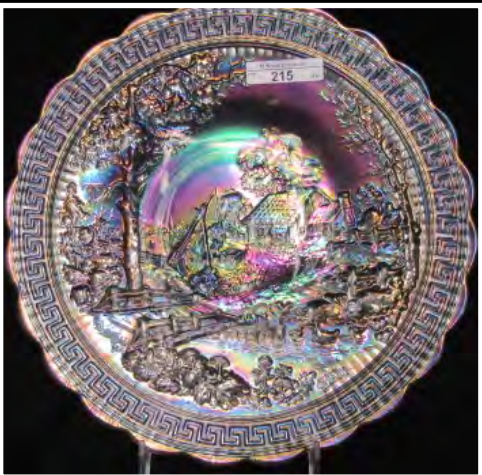

Presented by: Matthew Wroda Auctions, LLC
Jim Wroda- Auctioneer

- 1 Nwood Purple Wishbone Tumbler
- 2 Imp Elec Purple Field Flower Tumbler
- 3 Nwood Green Greek Key Tumbler - Great Color!
- 4 Nwood Purple Singing Bird Tumbler
- 5 Nwood Elec Blue Peacock at Fountain Tumbler
- 6 Nwood Purple Acorn Burr Tumbler
- 7 Nwood Purple Oriental Poppy Tumbler
- 8 Nwood Elec Purple Grape and Cable Tumbler
- 9 Nwood Elec Blue Peach Tumbler
- 10 Mburg Green Diamonds Tumbler
- 11 Fenton Frosty White Apple Tree Tumbler
- 12 Dugan Mari Heavy Iris Tumbler
- 13 Imp Mari Lustre Rose Tumbler
- 14 Mari Omnibus CHECK PATTERN
- 15 Contemp. Red Robins Mug
- 16 Mari Robins Mug
- 17 Nwood AO Dandelion Mug - Lots of Opal
- 18 Nwood Mari Dandelion Knight's Templar Mug
- 19 Fenton Orange Tree Standard Mug - Aqua Teal
- 20 Fenton Orange Tree Standard Mug - Amberina
- 21 Fenton Orange Tree Standard Mug - Powder Blue
- 22 Fenton Orange Tree Standard Mug - Mari
- 23 Fenton Orange Tree Shaving Mug - Deep Dark Cherry Rug. As deep red as you will ever see! Very pretty!
- 24 Nwood Singing Birds Mug - Aqua Opal, RARE
- 25 Nwood Singing Birds Mug - Frosty White, RARE
- 26 Nwood Singing Birds Mug - Green, Scarce
- 27 Nwood Singing Birds Mug - Electric Purple
- 28 Nwood Singing Birds Mug - Satin Marigold
- 29 Nwood Singing Birds Mug - Radium Marigold
- 30 Nwood Singing Birds Mug - Purple, flared
- 31 Fenton 7.5" Pumpkin Mari State House of Indiana Plate. Exceedingly rare. Only three or four marigold plates to exist. This plate is from the Riechel Collection. This is a nice rich pumpkin marigold. You will love it!
- 32 Fenton 7.5" Dark Mari Illinois Soldier's and Sailors Home Plate, Quincy, Ill. Great example!
- 33 Fenton 7.5" Elec Blue 1914 Parkersburg Elk's Plate Absolutely outstanding color!
- 34 Fenton 6.5" Mari 1910 Detroit Elk's ICS bowl. Possibly the only know ice cream bowl to exist in Marigold.
- 35 Fenton 6.25" Purple 1910 Detroit Elk's ICS Bowl Very rare!
- 36 Fenton 7" Blue 1911 Atlantic City Elk's ICS Bowl. Nice pressing.
- 37 Fenton 7" Green 1910 Detroit Elk's Ruffled Bowl RARE
- 38 Fenton 7" Purple 1910 Detroit Elk's Ruffled Bowl RARE
- 39 Mburg Purple Elk's Paperweight. Wonderful and absolutely mint! Very rare!
- 40 Mburg Purple Cleveland Memorial Ashtray. A top piece of Millersburg glass.
- 41 Mburg 6" Purple Campbell and Beesley Spring Opening 1911 Hand Grip Plate. Very rare!
- 42 Mburg 7.5" Radium Purple Courthouse Ruffled Bowl This is the unlettered version, extremely rare.
- 43 Mburg 7.5" Radium Purple Courthouse Ruffled Bowl , great pressing.
- 44 Mburg 7.5" Radium Purple Courthouse Ruffled Bowl , another beauty.
- 45 Mburg 10" Blue Many Stars Bernheimer Brothers Ruffled bowl. An eye catcher!
- 46 Six Mburg 6" Purple Isaac Benesch and Sons Ruffled Bowls. Selling choice of 6.
- 47 Mburg 6" Purple Peacock at Urn plate. No bee, no beads.
- 48 Mburg 10" Purple Seaweed 3-in-1 Edge Bowl Very Pretty
- 49 Mburg 9.5" Green Nesting Swans Bowl
- 50 Mburg 9.5" Mari Nesting Swans Bowl
- 51 Mburg 9.5" Mari Holly Whirl Bowl
- 52 Mburg Green Sea Coast Pin Tray - RARE - we see no issues with this piece
- 53 Mburg Purple Sea Coast Pin Tray - Scarce - we see no issues with this piece
- 54 Mburg Mari Sea Coast Pin Tray - Scarce - we see no issues with this piece. Possibly the hardest to find.
- 55 Mburg Radium Purple Sunflower Pin Tray. By far the prettiest one we have seen! Buy it!
- 56 Mburg Green Peacock at Urn 10" MIC Bowl.
- 57 Nwood 10" Blue Peacock at Urn Stippled ICS Bowl. Rare and pretty!
- 58 Nwood 10" Pastel Mari Peacock at Urn Stippled ICS Bowl. Beautiful!
- 59 Nwood 10" Ice Green Peacock at Urn MIC
- 60 Nwood 10" Ice Blue Peacock at Urn MIC Scarce
- 61 Nwood Purple Peacock at Urn 7-pc Ice Cream Set WELL MATCHED!! Here's a good one!
- 62 Nwood 10" Green and Gold Grape Freize Ftd ICS Bowl. Beautiful
- 63 Australian Crown Crystal Black Amy King Fisher
- 64 Australian Crown Crystal 9.5" Black Amy Kangaroo Bowl
- 65 Australian Crown Crystal 9.5" Black Amy Swans
- 66 Australian Crown Crystal 9.5" Mari Kookaburra.
- 67 Australian Crown Crystal Mari Kiwi bowl RARE! with real nice color!
- 68 Australian Crown Crystal 9.5" Mari Swan Bowl
- 69 Nwood Elec Purple Grape and Cable Master Punch Bowl and Base. A real looker!
- 70 Nwood 8.5" Pastel Mari Heart and Flower Ruffled Bowl - Stunning
- 71 Nwood 9" Ice Blue Heart and Flowers Plate. Very frosty. A very nice Ice Blue plate!
- 72 Nwood 9" Purple Heart and Flowers Place with very beautiful electric highlights
- 73 Nwood 8.5" Heart and Flower Sapphire Ruffled Bowl. Rare and looks sapphire!
- 74 Nwood Heart and Flower powder blue opal compote RARE and very nice
- 75 Nwood Heart and Flower white compote
- 76 Nwood 8.5" AO Embroidered Mums Ruffled Bowl Very Rare. Bowl has lots of opal
- 77 Nwood 9" Pumpkin Mari Poppy Show Plate. Absolutely Stunning.
- 78 Nwood 9" Blue Poppy Show Plate. A bit silvery in center.
- 79 Nwood 9" Green Grape and Cable Stippled Plate Old Rose Distilling. Nice, rich color.
- 80 Nwood 6" Purple E.A. Hudson Furniture Company Plate. Wonderful color!
- 81 Nwood 6" Purple Eagle Furniture Company Plate. Very Pretty
- 82 Nwood 6" Purple "We Use Broeker's Flour" Plate. Very nice.
- 83 Nwood 6" Purple Fern Brand Chocolates Plate. Very Nice.