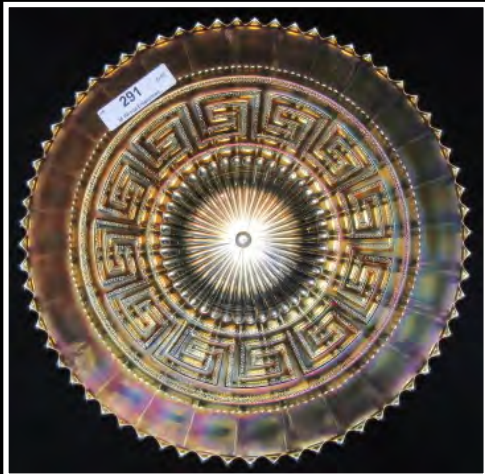

Presented by: Matthew Wroda Auctions, LLC
Jim Wroda- Auctioneer

- 1 Nwood Purple Wishbone Tumbler
- 2 Imp Elec Purple Field Flower Tumbler
- 3 Nwood Green Greek Key Tumbler - Great Color!
- 4 Nwood Purple Singing Bird Tumbler
- 5 Nwood Elec Blue Peacock at Fountain Tumbler
- 6 Nwood Purple Acorn Burr Tumbler
- 7 Nwood Purple Oriental Poppy Tumbler
- 8 Nwood Elec Purple Grape and Cable Tumbler
- 9 Nwood Elec Blue Peach Tumbler
- 10 Mburg Green Diamonds Tumbler
- 11 Fenton Frosty White Apple Tree Tumbler
- 12 Dugan Mari Heavy Iris Tumbler
- 13 Imp Mari Lustre Rose Tumbler
- 14 Mari Omnibus CHECK PATTERN
- 15 Contemp. Red Robins Mug
- 16 Mari Robins Mug
- 17 Nwood AO Dandelion Mug - Lots of Opal
- 18 Nwood Mari Dandelion Knight's Templar Mug
- 19 Fenton Orange Tree Standard Mug - Aqua Teal
- 20 Fenton Orange Tree Standard Mug - Amberina
- 21 Fenton Orange Tree Standard Mug - Powder Blue
- 22 Fenton Orange Tree Standard Mug - Mari
- 23 Fenton Orange Tree Shaving Mug - Deep Dark Cherry Rug. As deep red as you will ever see! Very pretty!
- 24 Nwood Singing Birds Mug - Aqua Opal, RARE
- 25 Nwood Singing Birds Mug - Frosty White, RARE
- 26 Nwood Singing Birds Mug - Green, Scarce
- 27 Nwood Singing Birds Mug - Electric Purple
- 28 Nwood Singing Birds Mug - Satin Marigold
- 29 Nwood Singing Birds Mug - Radium Marigold
- 30 Nwood Singing Birds Mug - Purple, flared
- 31 Fenton 7.5" Pumpkin Mari State House of Indiana Plate. Exceedingly rare. Only three or four marigold plates to exist. This plate is from the Riechel Collection. This is a nice rich pumpkin marigold. You will love it!
- 32 Fenton 7.5" Dark Mari Illinois Soldier's and Sailors Home Plate, Quincy, Ill. Great example!
- 33 Fenton 7.5" Elec Blue 1914 Parkersburg Elk's Plate Absolutely outstanding color!
- 34 Fenton 6.5" Mari 1910 Detroit Elk's ICS bowl. Possibly the only know ice cream bowl to exist in Marigold.
- 35 Fenton 6.25" Purple 1910 Detroit Elk's ICS Bowl Very rare!
- 36 Fenton 7" Blue 1911 Atlantic City Elk's ICS Bowl. Nice pressing.
- 37 Fenton 7" Green 1910 Detroit Elk's Ruffled Bowl RARE
- 38 Fenton 7" Purple 1910 Detroit Elk's Ruffled Bowl RARE
- 39 Mburg Purple Elk's Paperweight. Wonderful and absolutely mint! Very rare!
- 40 Mburg Purple Cleveland Memorial Ashtray. A top piece of Millersburg glass.
- 41 Mburg 6" Purple Campbell and Beesley Spring Opening 1911 Hand Grip Plate. Very rare!
- 42 Mburg 7.5" Radium Purple Courthouse Ruffled Bowl This is the unlettered version, extremely rare.
- 43 Mburg 7.5" Radium Purple Courthouse Ruffled Bowl , great pressing.
- 44 Mburg 7.5" Radium Purple Courthouse Ruffled Bowl , another beauty.
- 45 Mburg 10" Blue Many Stars Bernheimer Brothers Ruffled bowl. An eye catcher!
- 46 Six Mburg 6" Purple Isaac Benesch and Sons Ruffled Bowls. Selling choice of 6.
- 47 Mburg 6" Purple Peacock at Urn plate. No bee, no beads.
- 48 Mburg 10" Purple Seaweed 3-in-1 Edge Bowl Very Pretty
- 49 Mburg 9.5" Green Nesting Swans Bowl
- 50 Mburg 9.5" Mari Nesting Swans Bowl
- 51 Mburg 9.5" Mari Holly Whirl Bowl
- 52 Mburg Green Sea Coast Pin Tray - RARE - we see no issues with this piece
- 53 Mburg Purple Sea Coast Pin Tray - Scarce - we see no issues with this piece
- 54 Mburg Mari Sea Coast Pin Tray - Scarce - we see no issues with this piece. Possibly the hardest to find.
- 55 Mburg Radium Purple Sunflower Pin Tray. By far the prettiest one we have seen! Buy it!
- 56 Mburg Green Peacock at Urn 10" MIC Bowl.
- 57 Nwood 10" Blue Peacock at Urn Stippled ICS Bowl. Rare and pretty!
- 58 Nwood 10" Pastel Mari Peacock at Urn Stippled ICS Bowl. Beautiful!
- 59 Nwood 10" Ice Green Peacock at Urn MIC
- 60 Nwood 10" Ice Blue Peacock at Urn MIC Scarce
- 61 Nwood Purple Peacock at Urn 7-pc Ice Cream Set WELL MATCHED!! Here's a good one!
- 62 Nwood 10" Green and Gold Grape Freize Ftd ICS Bowl. Beautiful
- 63 Australian Crown Crystal Black Amy King Fisher
- 64 Australian Crown Crystal 9.5" Black Amy Kangaroo Bowl
- 65 Australian Crown Crystal 9.5" Black Amy Swans
- 66 Australian Crown Crystal 9.5" Mari Kookaburra.
- 67 Australian Crown Crystal Mari Kiwi bowl RARE! with real nice color!
- 68 Australian Crown Crystal 9.5" Mari Swan Bowl
- 69 Nwood Elec Purple Grape and Cable Master Punch Bowl and Base. A real looker!
- 70 Nwood 8.5" Pastel Mari Heart and Flower Ruffled Bowl - Stunning
- 71 Nwood 9" Ice Blue Heart and Flowers Plate. Very frosty. A very nice Ice Blue plate!
- 72 Nwood 9" Purple Heart and Flowers Place with very beautiful electric highlights
- 73 Nwood 8.5" Heart and Flower Sapphire Ruffled Bowl. Rare and looks sapphire!
- 74 Nwood Heart and Flower powder blue opal compote RARE and very nice
- 75 Nwood Heart and Flower white compote
- 76 Nwood 8.5" AO Embroidered Mums Ruffled Bowl Very Rare. Bowl has lots of opal
- 77 Nwood 9" Pumpkin Mari Poppy Show Plate. Absolutely Stunning.
- 78 Nwood 9" Blue Poppy Show Plate. A bit silvery in center.
- 79 Nwood 9" Green Grape and Cable Stippled Plate Old Rose Distilling. Nice, rich color.
- 80 Nwood 6" Purple E.A. Hudson Furniture Company Plate. Wonderful color!
- 81 Nwood 6" Purple Eagle Furniture Company Plate. Very Pretty
- 82 Nwood 6" Purple "We Use Broeker's Flour" Plate. Very nice.
- 83 Nwood 6" Purple Fern Brand Chocolates Plate. Very Nice.