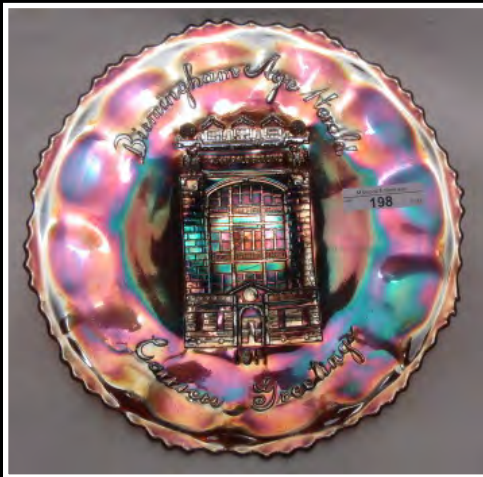

Presented by: Matthew Wroda Auctions, LLC
Jim Wroda- Auctioneer

- 1 Nwood Purple Wishbone Tumbler
- 2 Imp Elec Purple Field Flower Tumbler
- 3 Nwood Green Greek Key Tumbler - Great Color!
- 4 Nwood Purple Singing Bird Tumbler
- 5 Nwood Elec Blue Peacock at Fountain Tumbler
- 6 Nwood Purple Acorn Burr Tumbler
- 7 Nwood Purple Oriental Poppy Tumbler
- 8 Nwood Elec Purple Grape and Cable Tumbler
- 9 Nwood Elec Blue Peach Tumbler
- 10 Mburg Green Diamonds Tumbler
- 11 Fenton Frosty White Apple Tree Tumbler
- 12 Dugan Mari Heavy Iris Tumbler
- 13 Imp Mari Lustre Rose Tumbler
- 14 Mari Omnibus CHECK PATTERN
- 15 Contemp. Red Robins Mug
- 16 Mari Robins Mug
- 17 Nwood AO Dandelion Mug - Lots of Opal
- 18 Nwood Mari Dandelion Knight's Templar Mug
- 19 Fenton Orange Tree Standard Mug - Aqua Teal
- 20 Fenton Orange Tree Standard Mug - Amberina
- 21 Fenton Orange Tree Standard Mug - Powder Blue
- 22 Fenton Orange Tree Standard Mug - Mari
- 23 Fenton Orange Tree Shaving Mug - Deep Dark Cherry Rug. As deep red as you will ever see! Very pretty!
- 24 Nwood Singing Birds Mug - Aqua Opal, RARE
- 25 Nwood Singing Birds Mug - Frosty White, RARE
- 26 Nwood Singing Birds Mug - Green, Scarce
- 27 Nwood Singing Birds Mug - Electric Purple
- 28 Nwood Singing Birds Mug - Satin Marigold
- 29 Nwood Singing Birds Mug - Radium Marigold
- 30 Nwood Singing Birds Mug - Purple, flared
- 31 Fenton 7.5" Pumpkin Mari State House of Indiana Plate. Exceedingly rare. Only three or four marigold plates to exist. This plate is from the Riechel Collection. This is a nice rich pumpkin marigold. You will love it!
- 32 Fenton 7.5" Dark Mari Illinois Soldier's and Sailors Home Plate, Quincy, Ill. Great example!
- 33 Fenton 7.5" Elec Blue 1914 Parkersburg Elk's Plate Absolutely outstanding color!
- 34 Fenton 6.5" Mari 1910 Detroit Elk's ICS bowl. Possibly the only know ice cream bowl to exist in Marigold.
- 35 Fenton 6.25" Purple 1910 Detroit Elk's ICS Bowl Very rare!
- 36 Fenton 7" Blue 1911 Atlantic City Elk's ICS Bowl. Nice pressing.
- 37 Fenton 7" Green 1910 Detroit Elk's Ruffled Bowl RARE
- 38 Fenton 7" Purple 1910 Detroit Elk's Ruffled Bowl RARE
- 39 Mburg Purple Elk's Paperweight. Wonderful and absolutely mint! Very rare!
- 40 Mburg Purple Cleveland Memorial Ashtray. A top piece of Millersburg glass.
- 41 Mburg 6" Purple Campbell and Beesley Spring Opening 1911 Hand Grip Plate. Very rare!
- 42 Mburg 7.5" Radium Purple Courthouse Ruffled Bowl This is the unlettered version, extremely rare.
- 43 Mburg 7.5" Radium Purple Courthouse Ruffled Bowl , great pressing.
- 44 Mburg 7.5" Radium Purple Courthouse Ruffled Bowl , another beauty.
- 45 Mburg 10" Blue Many Stars Bernheimer Brothers Ruffled bowl. An eye catcher!
- 46 Six Mburg 6" Purple Isaac Benesch and Sons Ruffled Bowls. Selling choice of 6.
- 47 Mburg 6" Purple Peacock at Urn plate. No bee, no beads.
- 48 Mburg 10" Purple Seaweed 3-in-1 Edge Bowl Very Pretty
- 49 Mburg 9.5" Green Nesting Swans Bowl
- 50 Mburg 9.5" Mari Nesting Swans Bowl
- 51 Mburg 9.5" Mari Holly Whirl Bowl
- 52 Mburg Green Sea Coast Pin Tray - RARE - we see no issues with this piece
- 53 Mburg Purple Sea Coast Pin Tray - Scarce - we see no issues with this piece
- 54 Mburg Mari Sea Coast Pin Tray - Scarce - we see no issues with this piece. Possibly the hardest to find.
- 55 Mburg Radium Purple Sunflower Pin Tray. By far the prettiest one we have seen! Buy it!
- 56 Mburg Green Peacock at Urn 10" MIC Bowl.
- 57 Nwood 10" Blue Peacock at Urn Stippled ICS Bowl. Rare and pretty!
- 58 Nwood 10" Pastel Mari Peacock at Urn Stippled ICS Bowl. Beautiful!
- 59 Nwood 10" Ice Green Peacock at Urn MIC
- 60 Nwood 10" Ice Blue Peacock at Urn MIC Scarce
- 61 Nwood Purple Peacock at Urn 7-pc Ice Cream Set WELL MATCHED!! Here's a good one!
- 62 Nwood 10" Green and Gold Grape Freize Ftd ICS Bowl. Beautiful
- 63 Australian Crown Crystal Black Amy King Fisher
- 64 Australian Crown Crystal 9.5" Black Amy Kangaroo Bowl
- 65 Australian Crown Crystal 9.5" Black Amy Swans
- 66 Australian Crown Crystal 9.5" Mari Kookaburra.
- 67 Australian Crown Crystal Mari Kiwi bowl RARE! with real nice color!
- 68 Australian Crown Crystal 9.5" Mari Swan Bowl
- 69 Nwood Elec Purple Grape and Cable Master Punch Bowl and Base. A real looker!
- 70 Nwood 8.5" Pastel Mari Heart and Flower Ruffled Bowl - Stunning
- 71 Nwood 9" Ice Blue Heart and Flowers Plate. Very frosty. A very nice Ice Blue plate!
- 72 Nwood 9" Purple Heart and Flowers Place with very beautiful electric highlights
- 73 Nwood 8.5" Heart and Flower Sapphire Ruffled Bowl. Rare and looks sapphire!
- 74 Nwood Heart and Flower powder blue opal compote RARE and very nice
- 75 Nwood Heart and Flower white compote
- 76 Nwood 8.5" AO Embroidered Mums Ruffled Bowl Very Rare. Bowl has lots of opal
- 77 Nwood 9" Pumpkin Mari Poppy Show Plate. Absolutely Stunning.
- 78 Nwood 9" Blue Poppy Show Plate. A bit silvery in center.
- 79 Nwood 9" Green Grape and Cable Stippled Plate Old Rose Distilling. Nice, rich color.
- 80 Nwood 6" Purple E.A. Hudson Furniture Company Plate. Wonderful color!
- 81 Nwood 6" Purple Eagle Furniture Company Plate. Very Pretty
- 82 Nwood 6" Purple "We Use Broeker's Flour" Plate. Very nice.
- 83 Nwood 6" Purple Fern Brand Chocolates Plate. Very Nice.