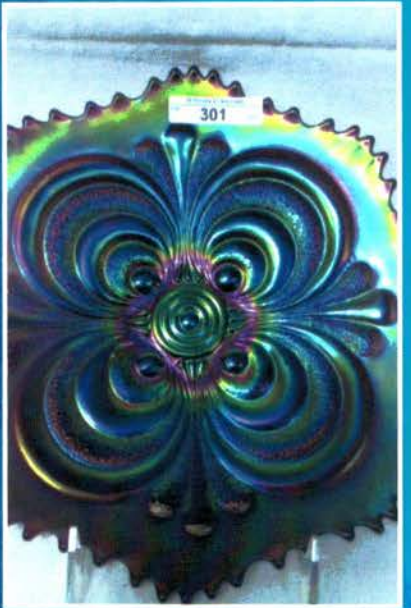

- 289 Millersburg 8" radium purple Courthouse ruffled bowl
- 290 Millersburg 9" radium purple Peacock at Urn flared master berry bowl
- 291 Millersburg 10" radium purple Peacock at Urn MIC bowl. Sweet!!
- 292 Millersburg 9" radium mari Peacock at Urn MIC bowl. A tad silvery, very bright
- 293 Millersburg 9" radium purple Nesting Swan bowl
- 294 Millersburg 10" green Hanging Cherry ICS bowl
- 295 Millersburg 10" marigold Hanging Cherry ICS bowl
- 296 Imp electric purple Diamond Lace 7pc water set. What an auction if you don't have one of these in it?? LOL
- 297 Northwood purple Grape & Cable complete table set
- 298 Fenton 18" purple Rustic Funeral vase. Great even color up and down
- 299 Fenton blue 18" Rustic midsize swung vase
- 300 Fenton 18" blue Rustic midsize swung vase w/ CRE top
- 301 Imp 8.5" electric purple Scroll Embossed plate.
- 302 Fenton 9" blue Peacock at Urn plate.
- 303 Fenton 9" marigold Peacock at Urn plate.
- 304 Fenton 9" blue Leaf Chain plate- Scarce
- 305 Northwood 9" blue Grape & Cable stippled plate
- 306 Northwood 9" green Strawberry plate w/ BW back
- 307 Fenton 7.5" BRIGHT BLUE Elks 1914 Parkersburg plate- RARE and SUPER!
- 308 Fenton electric blue Thistle banana boat. Quite nice!
- 309 Northwood 8" purple Diamond Points vase
- 310 Northwood 7" purple Tree Trunk squatty vase
- 311 Pair Russet green stretch candlesticks
- 312 Millersburg purple Hanging Cherry complete table set. radium iridescence.
- 313 Millersburg 8" radium purple Blackberry Wreath ruffled bowl.
- 314 Millersburg 8" radium mari Holly Vari. ICS bowl.
- 315 Millersburg 8" radium mari Blackberry Wreath ruffled bowl
- 316 Millersburg purple Diamonds water pitcher
- 317 Millersburg 8" green Blackberry Wreath ICS bowl
- 318 Millersburg 8" green Hanging Cherry ICS bowl
- 319 RARE Millersburg 5" radium green Holly round sauce This has PAINTED Holly leaves & berries. Only one I know of.
- 320 Millersburg 6" green Strawberry Wreath ruffled bowl
- 321 Millersburg teal? Multi-Fruits and Flowers punch base
- 322 Millersburg purple Multi-Fruits and Flowers punch base
- 323 4 Millersburg purple Multi-Fruits and Flowers punch cups. 1 money
- 324 Millersburg 10" green Four Pillars vase
- 325 Fenton hand painted dresser lamp with Millersburg factory. HP by Anderson- #44/50 2002