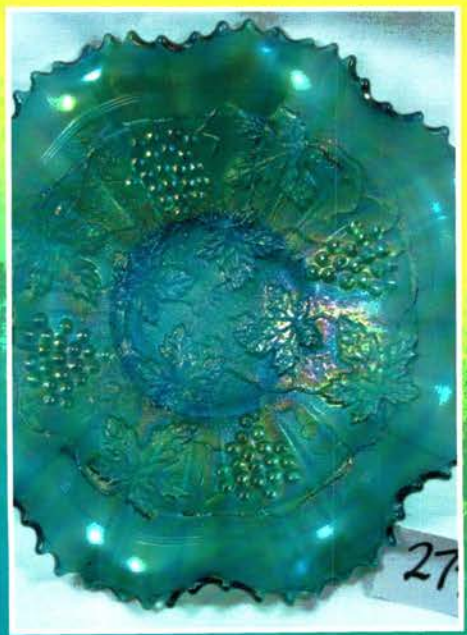

Millersburg Blue Peoples Vase

Lot #1

June 16th 2018 at 9:30 AM- ACGA 2018 Marietta Ohio

Weaver Carnival Glass Collection

American Carnival Glass Association
June 16th, 2018 at 9:30AM
Quality Inn
700 Pike St, Marietta, OH 45750
740-374-8190