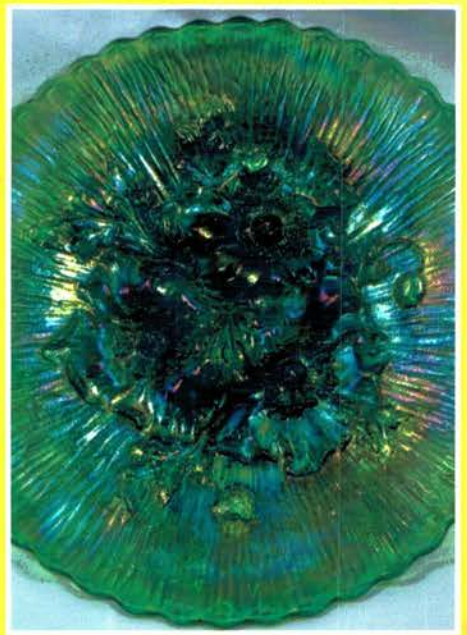

Millersburg Blue Peoples Vase

Lot #1

June 16th 2018 at 9:30 AM- ACGA 2018 Marietta Ohio

Weaver Carnival Glass Collection

American Carnival Glass Association
June 16th, 2018 at 9:30AM
Quality Inn
700 Pike St, Marietta, OH 45750
740-374-8190