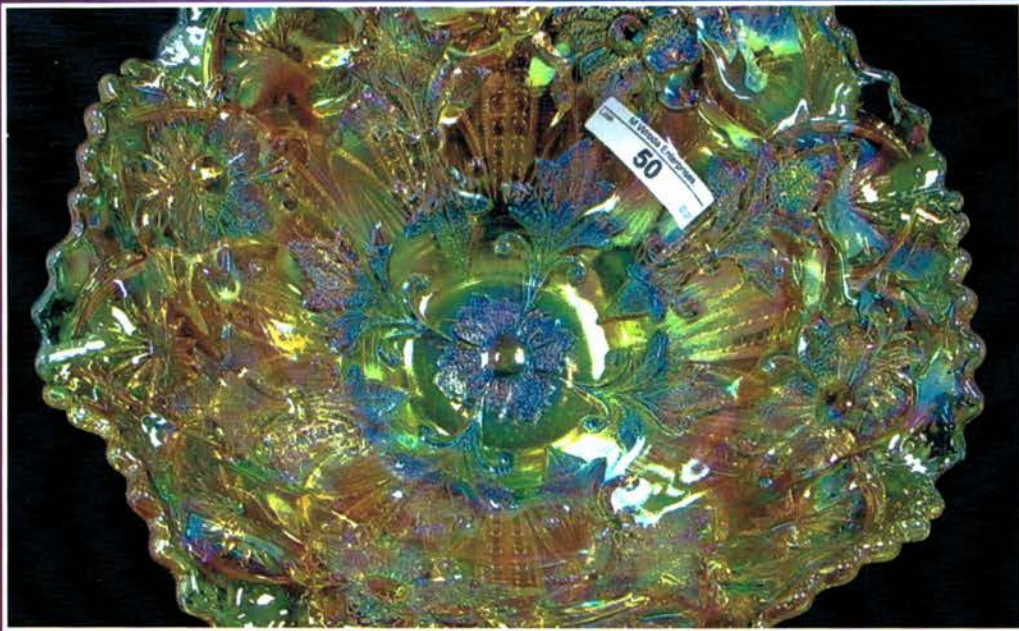

Millersburg Blue Peoples Vase

Lot #1

June 16th 2018 at 9:30 AM- ACGA 2018 Marietta Ohio

Weaver Carnival Glass Collection

American Carnival Glass Association
June 16th, 2018 at 9:30AM
Quality Inn
700 Pike St, Marietta, OH 45750
740-374-8190