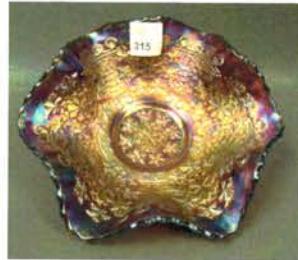

LIVE INTERNET BIDDING IS AVAILABLE FOR  
THIS AUCTION VIA AUCTION FLEX-HIBID

**Lot 155**

00006 - 1001

LEE MARKLEY  
PO BOX 306  
MENTONE IN 46539-0306

**Hagerstown Carnival Glass Auction  
SATURDAY • APRIL 14TH -9:30AM**

**Lot 58**

**Lot 225**

**Lot 315**

**Lot 70**

**Lot 190**

**Lot 278**

**Lot 445**

**Lot 192**