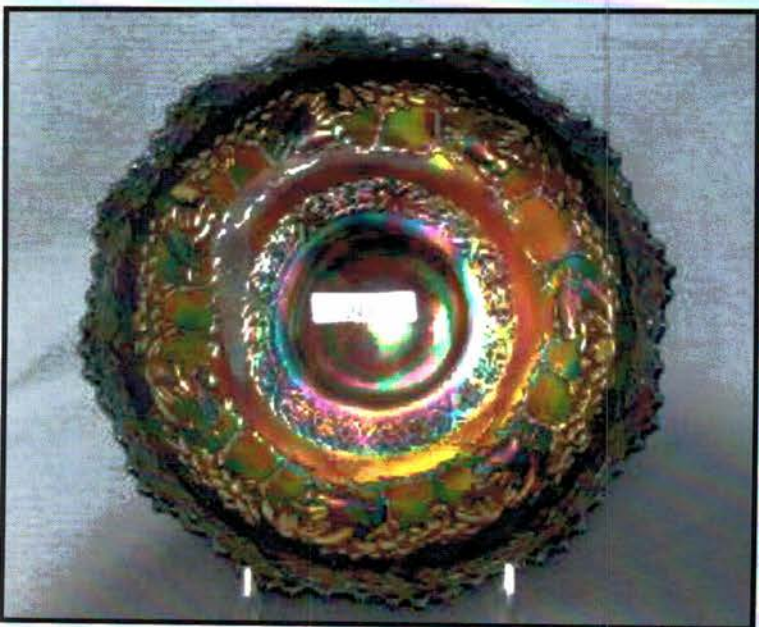

www.matthewwrodaauctions.com

Matthew Wroda Auctions, LLC Jim Wroda- Auctioneer

- | | | | |
|----|--|----|--|
| 1 | 1964 SCGC Indian Head toothpick | 34 | Fenton mari. Kittens Carnival Glass 2-sides up card tray |
| 2 | Nwood purple G & C Carnival Glass bon bon | 35 | Fenton 10" pastel mari. Fantail footed ruffled centerpiece bowl. I don't remember seeing this shape before. Beautiful!!! |
| 3 | Dugan 5" purple Wreathed Cherry sauce | 36 | Fenton 9 1/2" red Fine Rib vase |
| 4 | Nwood purple G & C Carnival Glass candle stick | 37 | Fenton 9 1/2" vaseline Fine Rib vase |
| 5 | Nwood purple Carnival Glass Corn vase | 38 | Fenton 9" green Captive Rose plate |
| 6 | Nwood purple G & C hatpin holder | 39 | Fenton 8 1/2" purple Dragon & Lotus 8-ruffle bowl. Super color!! |
| 7 | Nwood purple Tornado vase Large size | 40 | Fenton 9" mari. Dragon & Lotus 9-ruffle bowl |
| 7a | Fenton 9" blue Orange Tree plate. Bright color. | 41 | Fenton 6" red Sailboats ruffled bowl. RARE! |
| 7B | Fenton 9" blue Orange Tree 8 ruffled bowl. Pretty! | 42 | Fenton 6" aqua Holly 2-sides up hat |
| 7c | Fenton 8" blue Orange Tree ICS bowl | 43 | Imperial 7 1/2" elec. purple Shell & Sand ruffled bowl. Spectacular! |
| 7d | Fenton GREEN Orange Tree loving cup w/ peacock tail int. VERY BRIGHT COLOR! SUPER! | 44 | Imp. 5" mari. Smooth Panels vase. Rare size! |
| 8 | Mburg 10" radium green Nesting Swans bowl Beautiful color! | 45 | Imp. 7" elec. purple Morning Glory vase |
| 9 | Mburg 8 1/2" mari. Trout & Fly 3/1 edge bowl | 46 | Imp. 9" elec. purple Ripple vase |
| 10 | Mburg 10" mari. Country Kitchen flared bowl | 47 | Imp. elec. purple 8" mid-size Ripple vase |
| 11 | Mburg 7" mari. Little Stars ruffled bowl | 48 | Imp. 10" elec. amber Ripple vase |
| 12 | Millersburg mari. Carnival Glass Hobnail butter Lid. Very rare part!!! | 49 | Imp. 10" elec. purple Beaded Bulls Eye vase. Wonderful! |
| 13 | Nwood green Fern compote | 50 | Imp. 17" mari. Ripple mid-size vase |
| 14 | Nwood 11" green Tree Trunk vase | 51 | Imp. elec. purple Scroll Embossed compote |
| 15 | Nwood 10" blue Tree Trunk vase | 52 | Imp. 5" elec. purple Three-In-One ruffled bowl. Best I've seen. Matching color inside and out! |
| 16 | Nwood 9" IB Nippon PCE bowl | 53 | Imp. 9 1/2" mari. Acanthus chop plate |
| 17 | Nwood 9" pastel mari. Good Luck PCE bowl | 54 | Imp. 8 1/2" dark mari. Acanthus bowl |
| 18 | Nwood 8 1/2" pastel mari. Strawberry PCE bowl w/ plain back. Has a Mfg. crease on edge. No harm! | 55 | Imp. 8" YELLOW Lustre Rose footed bowl. RARE! |
| 19 | Nwood 9" green G & C stippled plate. Old Rose Distilling advertising. Great color! | 56 | Imp. 8 1/2" amber Lustre Rose footed bowl. RARE! |
| 20 | Nwood 9" blue G & C stippled plate. Very nice! | 57 | Imp. 8" Heavy Grape plate-purple |
| 21 | Nwood 9" pastel mari. Peacock stippled plate. Beautiful! | 58 | Imp. 8" Heavy Grape plate-vaseline |
| 22 | Nwood 9" elec. green Good Luck plate. One shade from being emerald!!! | 59 | Imp. 8" Heavy Grape plate-pastel mari. |
| 23 | Nwood 9" mari. G & C plate w/BWB | 60 | Fenton mari. Daisy Cut bell |
| 24 | Nwood 9" purple 3 Fruits plate w/ BWB | 61 | Dugan 8 1/2" PO Apple Blossom Twigs bowl |
| 25 | Nwood 8.5" purple Embroidered Mums ruffled bowl Good lookin bowl for purple! | 62 | Dugan 7" PO Six Petals ruffled bowl |
| 26 | Nwood 8.5" mari Embroidered Mums ruffled bowl | 63 | Dugan 9" PO Double Stem Rose dome footed bowl |
| 27 | Nwood 8.5" green Good Luck bowl w/ BWB-YUMMY! | 64 | Dugan 7" PO Fishscale & Beads ruffled banana boat |
| 28 | Nwood 9" green Wild Strawberry ruffled bowl tough color for this | 65 | Dugan 6" PO Cherries sauce |
| 29 | Nwood 9.25" green Stippled Rays PCE bowl. Scarce and pretty | 66 | Dugan 6" PO Petal & Fan CRE ruffled banana boat shape card tray. Rare! Not sure I've seen one of these |
| 30 | Nwood 8.5" purple Wishbone footed plate | 67 | Dugan 6" POWDER BLUE Fishscale & Beads ruffled bowl. *This is NOT aqua. |
| 31 | Nwood 8 1/2" mari. Peacocks ruffled bowl. Bright color | 68 | Dugan 11" sapphire? Spirolex vase. Base glass is sapphire. Body of base looks aqua. Odd coloration. |
| 32 | Nwood blue Dandelion stippled mug. A bit silvery. | 69 | Dugan 11" elec. purple Lined Lattice vase |
| 33 | Fenton mari. Kittens Carnival Glass 6-ruffled bowl | 70 | Dugan white Constellation compote |