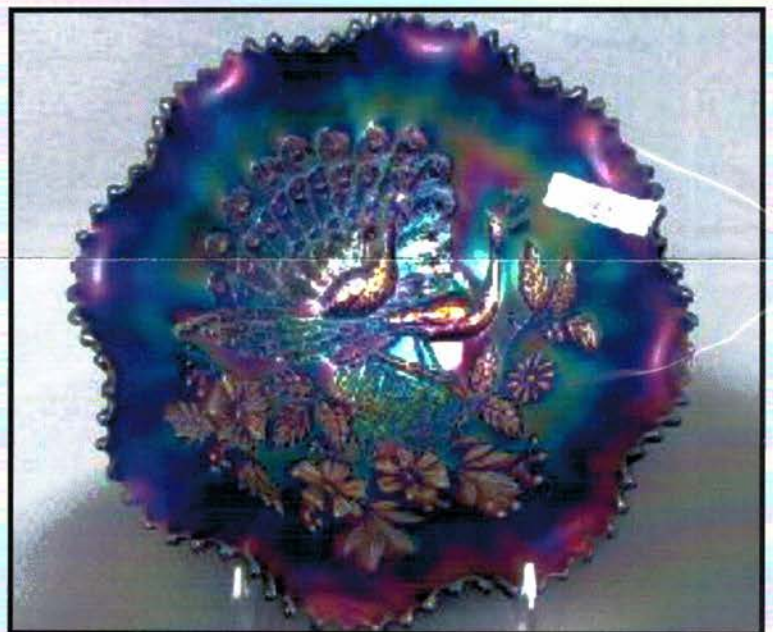

www.matthewwrodaauctions.com

Matthew Wroda Auctions, LLC Jim Wroda- Auctioneer

- | | | | |
|----|--|----|--|
| 1 | 1964 SCGC Indian Head toothpick | 34 | Fenton mari. Kittens Carnival Glass 2-sides up card tray |
| 2 | Nwood purple G & C Carnival Glass bon bon | 35 | Fenton 10" pastel mari. Fantail footed ruffled centerpiece bowl. I don't remember seeing this shape before. Beautiful!!! |
| 3 | Dugan 5" purple Wreathed Cherry sauce | 36 | Fenton 9 1/2" red Fine Rib vase |
| 4 | Nwood purple G & C Carnival Glass candle stick | 37 | Fenton 9 1/2" vaseline Fine Rib vase |
| 5 | Nwood purple Carnival Glass Corn vase | 38 | Fenton 9" green Captive Rose plate |
| 6 | Nwood purple G & C hatpin holder | 39 | Fenton 8 1/2" purple Dragon & Lotus 8-ruffle bowl. Super color!! |
| 7 | Nwood purple Tornado vase Large size | 40 | Fenton 9" mari. Dragon & Lotus 9-ruffle bowl |
| 7a | Fenton 9" blue Orange Tree plate. Bright color. | 41 | Fenton 6" red Sailboats ruffled bowl. RARE! |
| 7B | Fenton 9" blue Orange Tree 8 ruffled bowl. Pretty! | 42 | Fenton 6" aqua Holly 2-sides up hat |
| 7c | Fenton 8" blue Orange Tree ICS bowl | 43 | Imperial 7 1/2" elec. purple Shell & Sand ruffled bowl. Spectacular! |
| 7d | Fenton GREEN Orange Tree loving cup w/ peacock tail int. VERY BRIGHT COLOR! SUPER! | 44 | Imp. 5" mari. Smooth Panels vase. Rare size! |
| 8 | Mburg 10" radium green Nesting Swans bowl Beautiful color! | 45 | Imp. 7" elec. purple Morning Glory vase |
| 9 | Mburg 8 1/2" mari. Trout & Fly 3/1 edge bowl | 46 | Imp. 9" elec. purple Ripple vase |
| 10 | Mburg 10" mari. Country Kitchen flared bowl | 47 | Imp. elec. purple 8" mid-size Ripple vase |
| 11 | Mburg 7" mari. Little Stars ruffled bowl | 48 | Imp. 10" elec. amber Ripple vase |
| 12 | Millersburg mari. Carnival Glass Hobnail butter Lid. Very rare part!!! | 49 | Imp. 10" elec. purple Beaded Bulls Eye vase. Wonderful! |
| 13 | Nwood green Fern compote | 50 | Imp. 17" mari. Ripple mid-size vase |
| 14 | Nwood 11" green Tree Trunk vase | 51 | Imp. elec. purple Scroll Embossed compote |
| 15 | Nwood 10" blue Tree Trunk vase | 52 | Imp. 5" elec. purple Three-In-One ruffled bowl. Best I've seen. Matching color inside and out! |
| 16 | Nwood 9" IB Nippon PCE bowl | 53 | Imp. 9 1/2" mari. Acanthus chop plate |
| 17 | Nwood 9" pastel mari. Good Luck PCE bowl | 54 | Imp. 8 1/2" dark mari. Acanthus bowl |
| 18 | Nwood 8 1/2" pastel mari. Strawberry PCE bowl w/ plain back. Has a Mfg. crease on edge. No harm! | 55 | Imp. 8" YELLOW Lustre Rose footed bowl. RARE! |
| 19 | Nwood 9" green G & C stippled plate. Old Rose Distilling advertising. Great color! | 56 | Imp. 8 1/2" amber Lustre Rose footed bowl. RARE! |
| 20 | Nwood 9" blue G & C stippled plate. Very nice! | 57 | Imp. 8" Heavy Grape plate-purple |
| 21 | Nwood 9" pastel mari. Peacock stippled plate. Beautiful! | 58 | Imp. 8" Heavy Grape plate-vaseline |
| 22 | Nwood 9" elec. green Good Luck plate. One shade from being emerald!!! | 59 | Imp. 8" Heavy Grape plate-pastel mari. |
| 23 | Nwood 9" mari. G & C plate w/BWB | 60 | Fenton mari. Daisy Cut bell |
| 24 | Nwood 9" purple 3 Fruits plate w/ BWB | 61 | Dugan 8 1/2" PO Apple Blossom Twigs bowl |
| 25 | Nwood 8.5" purple Embroidered Mums ruffled bowl Good lookin bowl for purple! | 62 | Dugan 7" PO Six Petals ruffled bowl |
| 26 | Nwood 8.5" mari Embroidered Mums ruffled bowl | 63 | Dugan 9" PO Double Stem Rose dome footed bowl |
| 27 | Nwood 8.5" green Good Luck bowl w/ BWB-YUMMY! | 64 | Dugan 7" PO Fishscale & Beads ruffled banana boat |
| 28 | Nwood 9" green Wild Strawberry ruffled bowl tough color for this | 65 | Dugan 6" PO Cherries sauce |
| 29 | Nwood 9.25" green Stippled Rays PCE bowl. Scarce and pretty | 66 | Dugan 6" PO Petal & Fan CRE ruffled banana boat shape card tray. Rare! Not sure I've seen one of these |
| 30 | Nwood 8.5" purple Wishbone footed plate | 67 | Dugan 6" POWDER BLUE Fishscale & Beads ruffled bowl. *This is NOT aqua. |
| 31 | Nwood 8 1/2" mari. Peacocks ruffled bowl. Bright color | 68 | Dugan 11" sapphire? Spirolex vase. Base glass is sapphire. Body of base looks aqua. Odd coloration. |
| 32 | Nwood blue Dandelion stippled mug. A bit silvery. | 69 | Dugan 11" elec. purple Lined Lattice vase |
| 33 | Fenton mari. Kittens Carnival Glass 6-ruffled bowl | 70 | Dugan white Constellation compote |