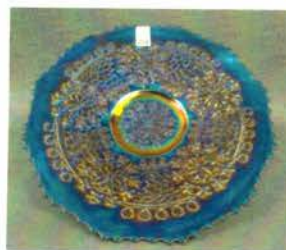

183 Sunnyside Drive
Clermont Florida 34711
Phone (407) 592•6552 or (503) 756•2629

First Class
US POSTAGE
PAID
MILLERSBURG
OH
PERMIT #6

FOR ALL PHOTOS AND LISTING
TOMBURNSAUCTIONS.COM

LIVE INTERNET BIDDING IS AVAILABLE FOR
THIS AUCTION VIA AUCTION FLEX-HIBID

8-1076

LEE MARKLEY
OR CURRENT RESIDENT
PO BOX 306
MENTONE IN 46539-0306

TAMPA BAY CARNIVAL GLASS AUCTION
FRIDAY & SATURDAY FEBRUARY 9TH & 10TH 2018

Lot 205