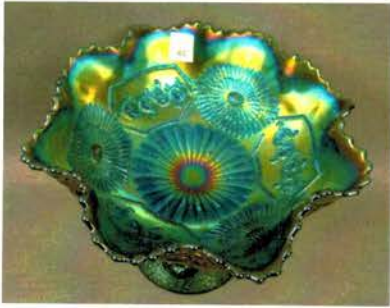

First Class
US POSTAGE
PAID
MILLERSBURG
OH
PERMIT #6

FOR ALL PHOTOS AND LISTING
TOMBURNSAUCTIONS.COM

LIVE INTERNET BIDDING IS AVAILABLE FOR
THIS AUCTION VIA AUCTION FLEX-HIBID

8-1076

LEE MARKLEY
OR CURRENT RESIDENT
PO BOX 306
MENTONE IN 46539-0306

Lot 40