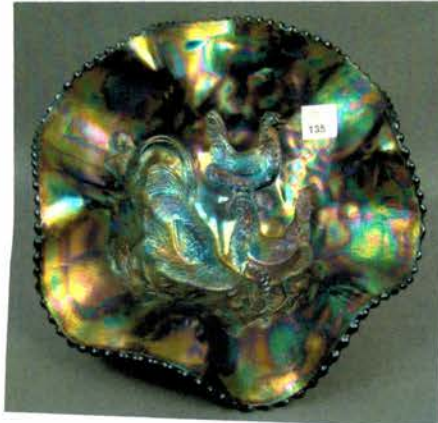

#### Thomas J. Burns

Auctioneer/AU3768

407.592.6552

Lot 95

Lot 415

Lot 135

Lot 362

- \_\_\_1. Mosser Red/ Amberina Rambler Rose Bulbous Vase. 8 1/2" Tall, Nice Irid. & Color.
- \_\_\_2. Fenton Red Contemporary Holly Plate. 85th Birthday Frank Fenton Dec 1st, 2000. Super Item.
- \_\_\_3. 1974 HOACGA Red Seven Piece Good Luck Water Set. Scarce with Great Color & Irid.
- \_\_\_4. 1984 HOACGA Red Butterfly & Berry Good Luck Three ftd. Fernery. Super Color.
- \_\_\_5. **LEVAY AQUA OPAL REGAL IRIS GWTW LAMP. APPROX. 26" TALL. VERY RARE ITEM AND DESIRABLE.**
- \_\_\_6. Fenton Electric Blue Dancing Ladies Contemporary Covered Urn. 9 1/2" Tall. 100th Anniversary Item Signed by Fenton Family.
- \_\_\_7. Fenton Contemporary Purple Daffodil Vase. 10" Tall. Square Bulbous Shape. Great Color.
- \_\_\_8. Signed Fenton Purple Contemporary "Mermaid" Large Round Vase. 6 1/2" x 7 1/8". Great Color.
- \_\_\_9. Signed Fenton Peach Opal Contemporary "Atlantis" Spittoon Shape Vase. 6" x 6 1/4".
- \_\_\_10. **NORTHWOOD SAPPHIRE FOUR PILLARS VASE. 8 1/4" TALL. RARE SIZE AND COLOR.**
- \_\_\_11. Northwood Aqua Opal Four Pillars Vase. 10 1/2" Tall. Great Color & Opal., Good Feet.
- \_\_\_12. Scarce Northwood Amber Four Pillars Vase. 11 1/4" Tall, Rare Color for this item.
- \_\_\_13. **NORTHWOOD PURPLE DRAPERY VARIANT SWUNG VASE. 8 3/4" TALL. BEAUTIFUL EXAMPLE.**
- \_\_\_14. Northwood Blue Tree Trunk Standard Size Vase. 10 5/8" Super Irid.
- \_\_\_15. **NORTHWOOD WHITE MID-SIZE TREE TRUNK VASE. 12 1/4" TALL WITH 4 5/8" BASE. SCARCE ITEM W/ GREAT IRID.**
- \_\_\_16. **NORTHWOOD BLUE THIN RIB MID-SIZE VASE. 12 1/2" WITH 4 3/4" BASE RARE COLOR WITH REALLY NICE IRID.**
- \_\_\_17. Northwood Blue Squatty Thin Rib Vase. 7 1/2" Tall. Nice Irid.
- \_\_\_18. Northwood Dark Marigold Squatty Leaf Columns Vase. 6 1/2" Tall. Super Color & Irid.
- \_\_\_19. **NORTHWOOD ICE GREEN DIAMOND POINTS SQUATTY VASE. 7 1/2" TALL. SCARCE SIZE FOR THIS COLOR.**
- \_\_\_20. **NORTHWOOD GREEN THIN RIB MID-SIZE SQUATTY FLARED VASE. 9 1/4" TALL WITH 4 5/8" BASE. EXTREMELY RARE SIZE. GREAT IRID.**
- \_\_\_21. **NORTHWOOD SAPPHIRE JIP THIN RIB SQUATTY VASE. 7 1/4" TALL EXTREMELY RARE COLOR & SHAPE.**
- \_\_\_22. **NORTHWOOD AMETHYST TREE TRUNK MID-SIZE VASE. 13 5/6" TALL 4 5/8" BASE. ODD BASE COLOR WITH GREAT IRID.**
- \_\_\_23. Northwood Green Mid-Size Tree Trunk Vase. 12" Tall with 4 5/8" Base. Scarce with Nice Multi-Colored Irid.
- \_\_\_24. Northwood Dark Marigold Tree Trunk Squatty Vase. 7" Tall. Great Color & Irid.
- \_\_\_25. **IMPERIAL ELECTRIC PURPLE LOGANBERRY VASE. SUPER EXAMPLE WITH SUPER IRID.**
- \_\_\_26. **IMPERIAL AMBER LOGANBERRY VASE. ANOTHER GREAT ITEM WITH SUPER IRID.**
- \_\_\_27. Imperial Marigold Loganberry Vase. Very Scarce with Nice Color & Irid.
- \_\_\_28. Imperial Lavender Ripple Mid-Size Vase. 9 1/4" Tall with 6 1/2" Mouth Opening 4" Base. Great Irid.!
- \_\_\_29. Imperial Amber Ripple Flared Swung Vase. 9" Tall with 3 3/8" Base. Nice Irid.
- \_\_\_30. **IMPERIAL PURPLE MORNING GLORY FUNERAL VASE. 15 3/4" TALL WITH 5" BASE. SUPER EXAMPLE. REALLY NICE.**
- \_\_\_31. Imperial Marigold Poppy Show Vase. Scarce with Bright Satiny Finish.
- \_\_\_32. **IMPERIAL DARK MARIGOLD MINIATURE MORNING GLORY VASE. 3 1/2" TALL WITH 3 3/8" BASE. GREAT SIZE. NICE FLARE. DESIRABLE.**
- \_\_\_33. Imperial Marigold Miniature Ripple Vase. 4 7/8" Tall. Scarce Size.
- \_\_\_34. **IMPERIAL PURPLE DOUBLE DUTCH BOWL WITH FLORAL & OPTIC EXTERIOR. 8 1/4" SUPER COLOR & IRID.**
- \_\_\_35. **FENTON AMETHYST ORANGE TREE LARGE RUFFLED FRUIT BOWL. EXTREMELY RARE BASE COLOR WITH GREAT IRID.**
- \_\_\_36. Fenton Dark Marigold Orange Tree Large Ruffled Fruit Bowl. Nice Color & Irid.
- \_\_\_37. Fenton White Stippled Rays Large Eight Ruffled Bowl. 10 1/4" Quite Rare item in this Color.
- \_\_\_38. Fenton Amethyst April Showers Squatty Vase with Peacock Tail Interior. 6 1/8" x 5 15/16" Diameter. Great Size & Color.
- \_\_\_39. Fenton Amethyst Dragon & Lotus Bowl with 3/1 Edge. Super Irid.
- \_\_\_40. **FANTASTIC FENTON ELECTRIC GREEN MIKADO EIGHT RUFFLED COMPOTE. ABSOLUTELY FANTASTIC. ONE OF THE BEST EXAMPLES SEEN!!!!!!**
- \_\_\_41. Fenton Green Stag & Holly Eight Ruffled Ball ftd. Bowl. 10 3/8" Rare Base Color. Nice & Satiny.
- \_\_\_42. **FENTON RED/ AMBERINA TWO FLOWERS SPATULA FTD. 8 RUFFLED BOWL. 7 3/4" RARE & VERY DESIRABLE.**
- \_\_\_43. **FENTON MARIGOLD/ MOONSTONE PEACOCK AT THE URN 8 RUFFLED BOWL. EXCELLENT EXAMPLE GREAT COLOR AND OVERLAY.**
- \_\_\_44. Northwood Ice Blue Drapery Tri- Cornered Candy Dish. Scarce. Nice.
- \_\_\_45. **NORTHWOOD WHITE MEMPHIS 8 PIECE RUFFLED PUNCH SET. VERY RARE AND DESIRABLE SET. GREAT COLOR AND WELL MATCHED.**
- \_\_\_46. **NORTHWOOD ELECTRIC BLUE HEARTS & FLOWERS PCE BOWL WITH RIBBED EXTERIOR. 8 3/4" RARE COLOR AND SHAPE. REALLY NICE.**