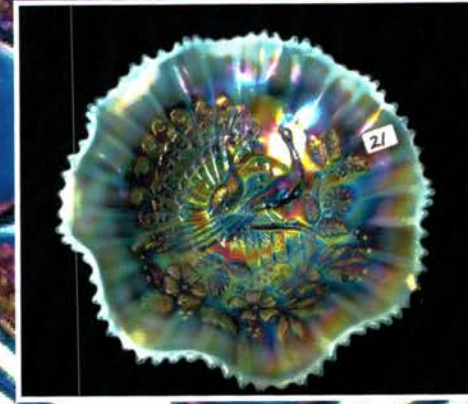

Annie Oakley

"Little Miss Sure Shot"

1860 - 1926

Birthplace: Darke County, Ohio.

**Visit the Garst Museum while in
Greenville, Ohio**

Ray Carnival Glass Collection

Kay Carnival Glass Auction

Saturday, Sept 30th 2017 10:00 AM
Greenville Auction Center
5239 ST RT 49 South
Greenville, Ohio 45331