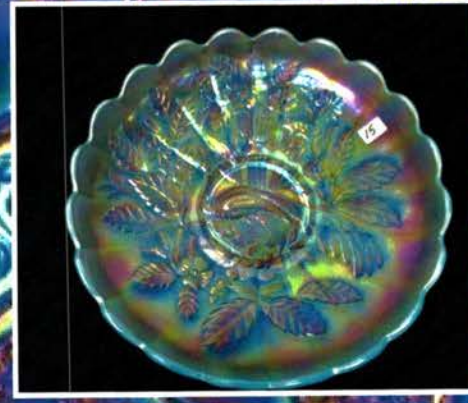

Annie Oakley

"Little Miss Sure Shot"

1860 - 1926

Birthplace: Darke County, Ohio.

**Visit the Garst Museum while in
Greenville, Ohio**

Ray Carnival Glass Collection

Kay Carnival Glass Auction

Saturday, Sept 30th 2017 10:00 AM
Greenville Auction Center
5239 ST RT 49 South
Greenville, Ohio 45331