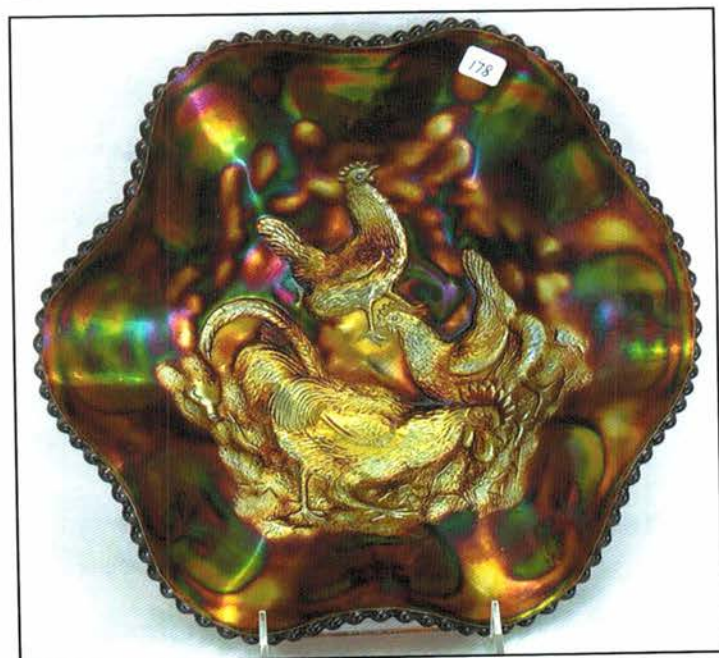

- ___ 169. Luster Rose ftd ruffled fruit bowl - purple - very scarce in this color, pretty
- ___ 170. Diamond Points 10 1/2" vase - aqua opal - scarce, nice
- ___ 171. Diamond Points 10" vase - sapphire - super pastel colors
- ___ 172. File 5 pc. water set - marigold - scarce

___ 173. 1914 Parkersburg Elks bell - blue - very rare & highly desirable item, nice!

- ___ 174. M'burg Trout & Fly ruffled bowl - amethyst - satin, scarce
- ___ 175. Vintage 9" plate - blue - quite a rare plate, not many around, nice

- ___ 176. Vintage 9" plate - marigold - another rare plate, nice even irid.
- ___ 177. Stippled Rays 7" IC shaped bowl - red - nice