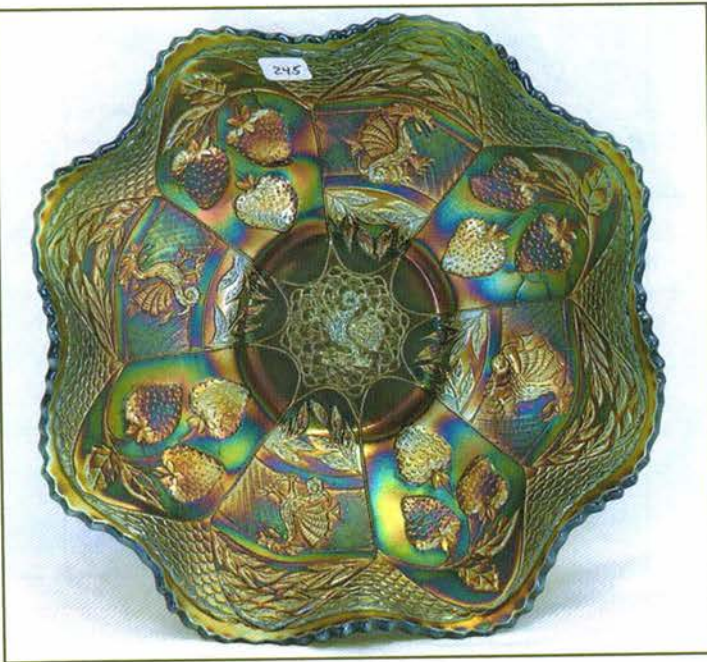

___ 259. Concord 9" plate - green - scarce plate & very nice

___ 260. Rose Bouquet bonbon - white - scarce item

___ 243. Blackberry Block 7 pc. water set - marigold - nice set

___ 244. Ripple 8 1/2" vase - purple - 2 7/8" base, pretty

___ 245. Dragon & Strawberry ftd ruffled bowl - green - rare bowl & highly desirable, nice