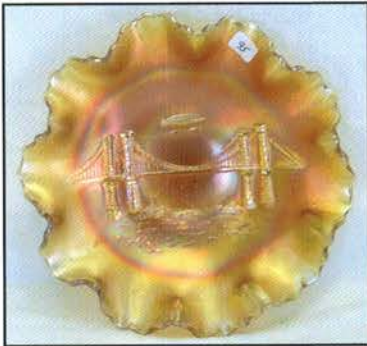

___ 93. Imperial Grape 6" plate - blue - extremely rare color & nice, WOW!

___ 94. Imperial Grape 6" plate - purple - super pretty

Brooklyn Bridge

___ 95. Unlettered Brooklyn Bridge 10 ruffled bowl - marigold - been a long time since one of these has sold, great piece, nice

___ 96. Brooklyn Bridge 10 ruffled bowl - marigold - scarce, nice

___ 97. Fern Brand Chocolates advertising 6" plate - amethyst - pretty plate, scarce

___ 98. Western Daisy dome ftd square shaped bowl - white - very unusual piece, can't say I've sold one, has very light marigold irid.

___ 99. Dugan Heavy Grape ruffled sauce - purple - very pretty, quite scarce

___ 100. Rose Show 9" plate - green - very scarce plate & nice, always in demand

___ 101. Inverted Strawberry powder jar - marigold - scarce, nice

___ 102. Fanciful 9" plate - blue - super pretty! almost radium irid.

___ 103. Ten Mums tankard water pitcher w/1 tumbler - marigold - dark & nice, color goes all the way to the bottom

___ 104. Poinsettia milk pitcher - purple - very rare & fantastic!

___ 105. Wishbone ftd 9" plate - marigold - scarce, nice

___ 106. M'burg Bernheimer Brothers. ruffled bowl - blue - super pretty example, tiny nick on top of letter "E"