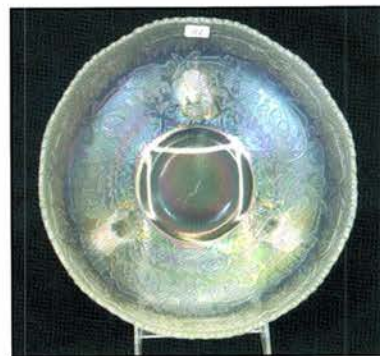

___ 113. Diamond Point bushel basket - blue - long time since we've sold a blue one, super nice

___ 114. Diamond Point bushel basket - marigold - dark, pretty, very hard to find

___ 115. Norris N Smith advertising handgrip plate - amethyst - super nice irid. for these, rare piece

___ 116. Fentonia water pitcher w/1 tumbler - marigold - very scarce, dark & nice, another great marigold pitcher

___ 117. Dragon & Lotus 9" plate - blue - very scarce and always in demand

___ 118. Dragon & Lotus 9" plate - marigold - another rare plate

___ 119. Palm Beach 7" whimsey vase - white - frosty w/pretty irid.

___ 120. Heavy Grape chop plate - purple - super pretty, scarce

___ 121. Heavy Grape chop plate - amber - as nice as I've seen

___ 122. Heavy Grape chop plate - smokey / amber/ marigold - super stretch irid., great piece!