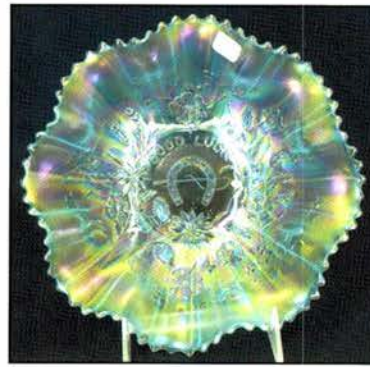

___ 126. Rustic 18 1/2" funeral vase - white - very scarce & desirable, nice

**Rustic
FENTON**

___ 127. Rustic 20 1/2" funeral vase - marigold - nice even color, a dandy

___ 128. Peacock & Grape 9" plate - green - very rare color for this plate, nice

___ 129. M'burg Holly Sprig Variant 8" round bowl - marigold - radium, nice

___ 130. Plaid ruffled bowl - red - very rare & desirable, chip on edge

___ 131. Butterfly & Fern 7 pc. water set - marigold

___ 142. Good Luck ruffled bowl w/ribbed back - ice blue - has pretty irid. for this hard to find bowl

___ 143. Vineyard water pitcher & 1 tumbler - purple - pretty example for these, rare

___ 144. Compliments of Spector's Department Store/Heart & Vine 9" plate - marigold - very pretty example

___ 145. M'burg Seaweed 10" ruffled bowl - amethyst - satin & very nice

___ 146. Big Basketweave 9 1/2" vase - sapphire - rare color

___ 147. Pinecone 7" plate - blue - scarce size

___ 148. M'burg Strawberry Wreath compote w/ blank leaf - vaseline - extremely rare whimsy compote in a rare M'burg color!