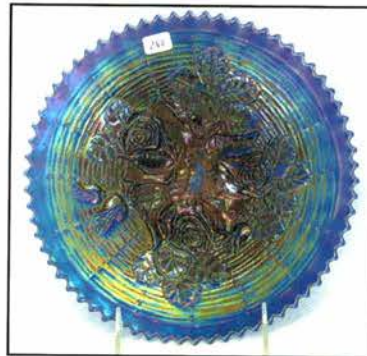

___ 284. **Inverted Thistle ftd whimsy nut bowl - green - very rare piece, neat whimsy**