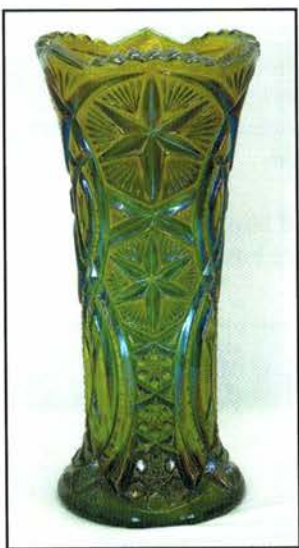

___ 59. M'burg Ohio Star vase - green - super pretty for this scarce vase