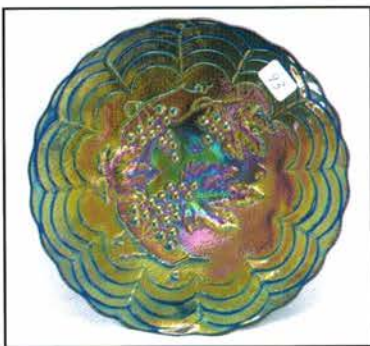

___ 93. Imperial Grape 6" plate - blue - extremely rare color & nice, WOW!

___ 94. Imperial Grape 6" plate - purple - super pretty

Brooklyn Bridge

___ 95. Unlettered Brooklyn Bridge 10 ruffled bowl - marigold - been a long time since one of these has sold, great piece, nice

___ 96. Brooklyn Bridge 10 ruffled bowl - marigold - scarce, nice

___ 97. Fern Brand Chocolates advertising 6" plate - amethyst - pretty plate, scarce

___ 98. Western Daisy dome ftd square shaped bowl - white - very unusual piece, can't say I've sold one, has very light marigold irid.

___ 99. Dugan Heavy Grape ruffled sauce - purple - very pretty, quite scarce

___ 100. Rose Show 9" plate - green - very scarce plate & nice, always in demand

___ 101. Inverted Strawberry powder jar - marigold - scarce, nice

___ 102. Fanciful 9" plate - blue - super pretty! almost radium irid.

___ 103. Ten Mums tankard water pitcher w/1 tumbler - marigold - dark & nice, color goes all the way to the bottom

___ 104. Poinsettia milk pitcher - purple - very rare & fantastic!

___ 105. Wishbone ftd 9" plate - marigold - scarce, nice

___ 106. M'burg Bernheimer Brothers. ruffled bowl - blue - super pretty example, tiny nick on top of letter "E"