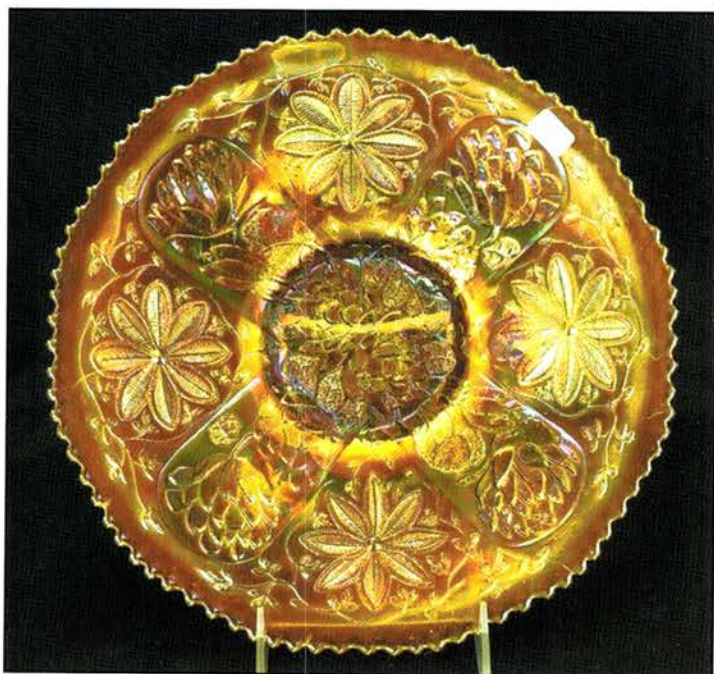

___ 90. Waterlily 11" ftd chop plate - marigold - dark, pretty, extremely rare item, I can't remember selling one

___ 91. Octagon round compote - purple - super pretty, quite scarce

___ 92. Greek Key tankard water pitcher w/1 tumbler - marigold - pitcher & tumbler are very dark & super