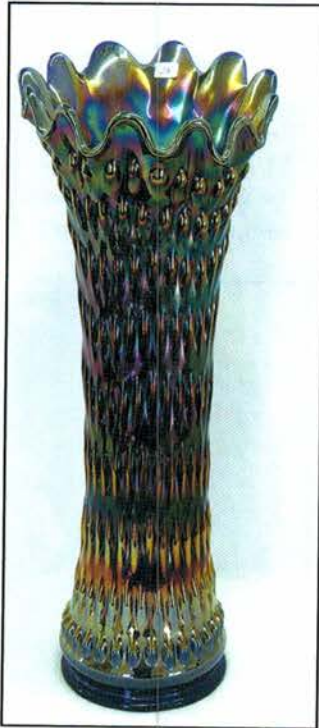

\_\_\_ 24. Heavy Iris tankard water pitcher w/ 1 tumbler - purple - super pretty, rare

\_\_\_ 25. Lions 7" plate - marigold - nice example, quite scarce

\_\_\_ 26. Rood's Chocolates 6" advertising plate - amethyst - super nice example, rare advertising!