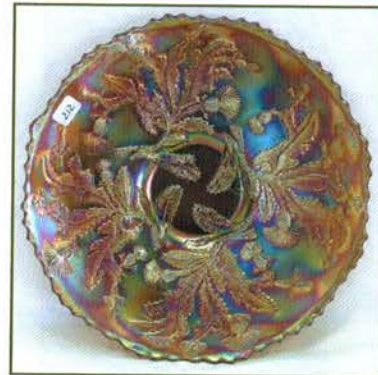

___ 215. Plume Panels 11” vase - red - another pretty vase, scarce

___ 216. Eat Paradise Sodas 6” advertising plate - amethyst - very nice

___ 217. Cosmos & Cane 4 pc. table set - honey amber - rare set & pretty, slight rub on top of knob on butter dish

___ 218. Captive Rose 9” plate – green - pretty example, scarce

___ 219. Heavy Grape hdd nappy - purple

___ 220. N’s Thin Rib 14” midsize vase - vaseline - rare & nice

___ 221. N’s Thin Rib 14 1/2” midsize vase - sapphire - scarce & highly desirable, nice

___ 222. N’s Thin Rib 13” midsize vase - white - nice

___ 223. N’s Thin Rib 12 1/2” midsize vase - blue - scarce color, nice

___ 224. N’s Thin Rib 12 1/2” midsize vase - marigold - even color from top to bottom, nice

___ 225. Davidson’s Society Chocolates handgrip advertising plate - amethyst - scarce, nice

___ 226. Prayer Rug bonbon - marigold on custard - super nice example, about as nice as these rare bonbons get

___ 227. Floral & Grape water pitcher & 1 tumbler - green - rare color for these, nice

___ 228. Persian Medallion chop plate – blue - scarce, nice

___ 229. Autumn Acorn IC shaped bowl - Persian Blue - pretty example in this rare color

___ 230. Two Flowers ftd chop plate - marigold - dark, super

___ 231. Imperial Grape water carafe - purple - nice

___ 232. Dugan’s Heavy Grape 11” ruffled bowl - peach opal - super pretty irid.

___ 233. Field Flower water pitcher & 1 tumbler - amethyst - pretty, some may call the pitcher lavender

___ 234. Grape & Cable bonbon - white - scarce color, nice

___ 235. E.A. Hudson Co advertising 6” plate - amethyst - scarce

___ 204. Cherry Chain 6” plate - white - pretty irid., scarce

___ 205. Octagon small size water pitcher - purple - super, a beauty, scarce