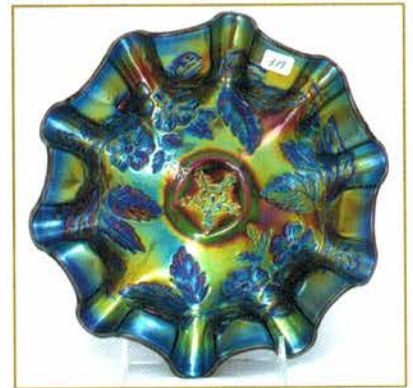

- ___ 303. Dreibus Parfait Sweets advertising 6" plate - amethyst - scarce
- ___ 304. M'burg Hobnail Swirl 11 1/2" vase - marigold - nice from top & bottom
- ___ 305. Imperial Grape 7 pc. water set - purple - super irid., a beautiful set
- ___ 306. Florentine #349 candlesticks - red - very scarce set, super nice
- ___ 307. M'burg Fleur de Lis IC shaped bowl - amethyst - radium, nice, not found in this shape very often
- ___ 308. Forks cracker jar - green - rare piece of Cambridge, missing lid

- ___ 317. Fishscale & Beads 6" plate - purple - super
- ___ 318. Fishscale & Beads 6" plate - white - also nice

___ 319. Dogwood Spray dome ftd ruffled bowl - purple - "Iridescence is the Essence", the best!