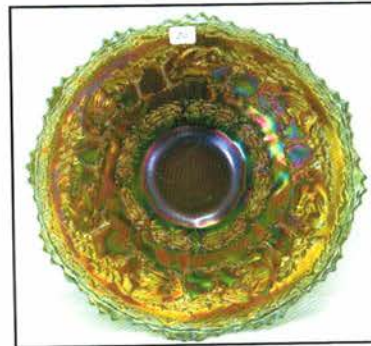

- ___ 17. Peacock & Dahlia 7" plate - marigold - very scarce, nice

___ 18. Garden Path Variant 11" chop plate - purple - fantastic, another great Dugan chop plate!

- ___ 19. Mary Ann 3-handled loving cup - marigold - very pretty irid., rare

___ 20. Peter Rabbit 9" plate - green - very beautiful even irid. on this rare plate

- ___ 21. Persian Garden 6" plate - purple - fantastic, a beauty, quite rare

- ___ 22. Persian Garden 6" plate - white - w/Pool of Pearls back pattern, pretty