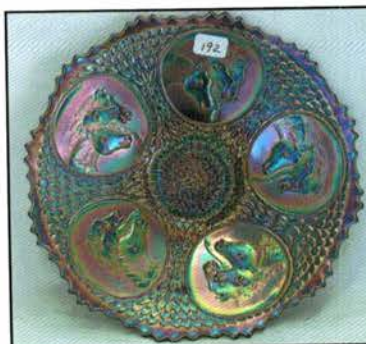

\_\_\_ 192. Horse Medallion 7" plate - blue - very hard to find plate & nice

\_\_\_ 193. Scroll Embossed small sized ruffled compote - violet blue - very rare & pretty

\_\_\_ 194. Cherry Chain chop plate - white - pretty irid., very rare