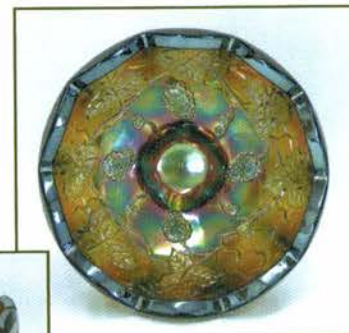

___ 374. M'burg Strawberry Wreath w/blank leaf turned in compote - green - radium, nice, a great Millersburg whimsey, some may call this a rose bowl, just a super piece!