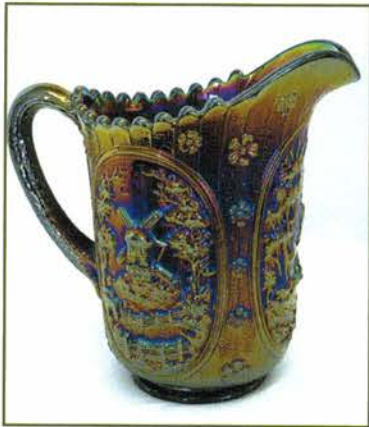

___ 330. Parlor Panels 3 3/4" squatty vase - smoke - very rare this short, nice color

___ 331. States butter dish - marigold - US Glass, very rare