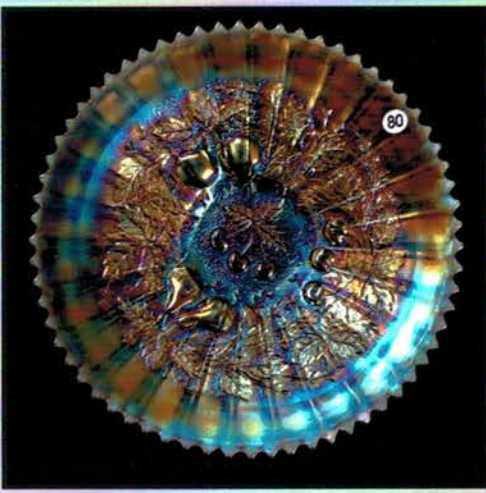

- | | | | |
|----|---|----|---|
| 1 | Mburg 8" radium purple Grape Wreath vari. ICS bowl | 45 | Mburg RADIUM PURPLE PEOPLES VASE. This vase was found years ago in Buffalo NY. It was listed on Ebay and Stacy Wills bought it. Stacy then sold it at auction and Jim Schafer bought it on the courthouse lawn. It is now here for you to bid on! This vase does have a "day I was born" crack. The vase is sound and has been now for over 100 years. This is the only purple one with a straight top, and as most everyone would say, the prettiest one out there with loads of blue and bright yellow iridescence. A real stunner! A great chance to purchase one of the most iconic pieces of Carnival Glass ever made. |
| 2 | Mburg 9" purple Blackberry Wreath ruffled bowl | 46 | Mburg 9" rad mari Zig Zag square CRE bowl. WOW! |
| 3 | Mburg 7" radium mari Holly Whirl square deep bowl. | 47 | Mburg 7" rad purple Courthouse ICS bowl |
| 4 | Mburg 7" mari Hanging Cherries ICS bowl | 48 | Mburg 10" green Vintage ICS bowl w/ hobnail back. RARE |
| 5 | Mburg 8" radium mari Grape Wreath vari 3-1 edge bowl. | 49 | Mburg VASELINE Strawberry Wreath compote. Small chip on base. No big deal for this rarity |
| 6 | Mburg 9.5" green Rays and Ribbons bowl | 50 | Mburg rad mari Zig Zag tri-corner CRE bowl. |
| 7 | Mburg 9.5" greean Nesting Swans ruffled bowl | 51 | Mburg mari Pipe Humidor base only. Awesome part! Who's got the top???.... |
| 8 | Mburg 9.5" green Whirling Leaves ruffled bowl | 52 | Mburg 9.5" rad green Zig Zag CRE tri-corner bowl crack by collar. |
| 9 | Mburg 10" mari Seaweed 3-1 edge bowl- SUPER! | 53 | Mburg 10" rad mari Strawberry Wreath tri-corner bowl- SUPER!! |
| 10 | Mburg 9" mari Seaweed low ICS bowl | 54 | Mburg rad mari Fleur- de lys tri-corner CRE ft'd bowl. couple flakes on toes as expected. |
| 11 | Mburg 10" rad green Strawberry Wreath CRE ruffled bowl. SWEET | 55 | Mburg 10" rad mari Many Stars ruffled bowl. |
| 12 | Mburg 9.5" mari Whirling Leaves ruffled bowl | 56 | Mburg 9" purple Holly Sprig ruffled bowl. |
| 13 | Mburg 9" rad mari Zig Zag square CRE bowl. Crack by collar base | 57 | Mburg purple Hobstar and Feather giant rosebowl. has a chipped toe on base. |
| 14 | Mburg 9" rad mari Rays and Ribbons 3-1 edge bowl | 58 | Mburg crystal Lady Medallion small lamp. RARE |
| 15 | Mburg 10" green Blackberry Wreath bowl | 59 | Mburg crystal Potpourri milk pitcher. RARE |
| 16 | Mburg 10" green Seaweed 3-1 edge bowl | 60 | Mburg crystal Ohio Star 5pc juice set. |
| 17 | Mburg 6.5" rad mari Holly tri-corner bowl | 61 | Mburg crystal Hobstar and Feather complete bridge set. |
| 18 | Mburg 10" rad purple Rays and Ribbons CRE ruffled bowl. NICE | 62 | Mburg crystal Frosted Hobstar and Feather chop plate- RARE |
| 19 | Mburg 8.5" rad purple Strawberry Wreath square bowl. | 63 | Mburg crystal Country Kitchen chop plate- RARE |
| 20 | Mburg 8.5" green Mayan ICS bowl. | 64 | Fenton 8.5" mari Holly 8 ruffled bowl |
| 21 | Mburg 9: purple Rays and Ribbon deep round bowl | 65 | Fenton 8.5" blue Holly 8 ruffled bowl |
| 22 | Mburg 8" rad mari Grape Wreath vari ruffled bowl | 66 | Dugan 10" purple Farmyard ruffled bowl w/ nice electric hi-lights. Pretty bowl |
| 23 | Mburg 9" purple Blackberry Wreath 3-1 edge bowl | 67 | Dugan 9" blue Round Up low ruffled bowl- Scarce |
| 24 | Mburg rad purple Holly Sprig spade shape nappy | 68 | Dugan 9" blue Apple Blossom Twigs low ruffled bowl. Scarce |
| 25 | Mburg 7" mari Hanging Cherries ICS bowl | 69 | Dugan 9" blue Fanciful plate. another scarce pc of blue Dugan |
| 26 | Mburg 8" rad mari Holly Whirl vari ruffled bowl. BRIGHT | 70 | Dugan 9" purple Fanciful plate |
| 27 | Mburg 10" rad green Whirling Leaves CRE tri-corner bowl. Scarce | 71 | Dugan 7" purple Holly Berry ruffled bowl |
| 28 | Mburg 7" rad purple Strawberry Wreath deep round bowl- SUPER! | 72 | Dugan 7.5" purple Lattice Points vase |
| 29 | Mburg 10" mari Seaweed 3-1 edge bowl | 73 | Dugan 11" PO Persian Garden ICE bowl- Scarce |
| 30 | Mburg 10" purple Seaweed 3-1 edge bowl | 74 | Dugan 8" PO Fanciful low ruffled bowl |
| 31 | Mburg rad green Boutonniere compote | 75 | Dugan 6" mari Persian Garden plate |
| 32 | Mburg rad mari Boutonniere compote | 76 | Dugan 11" Ice blue Big Basketweave swung vase. RARE! |
| 33 | Mburg 6" green Cosmos ICS bowl | 77 | Dugan 9" mari Big Basketweave vase |
| 34 | Mburg 5" mari Blackberry Wreath ruffled bowl | 78 | Nwood 18.5" purple Tree Trunk vase w/ wonderful multi-color irid. Front measures 15.5" making for a nice look for this big funeral vase! |
| 35 | Mburg 6" rad mari Strawberry Wreath vari 3-1 edge bowl. WOW! | | |
| 36 | Mburg 5" rad mari Holly Sprig CRE bowl- RARE! | | |
| 37 | Mburg rad purple Peacock Tail vari ruffled compote | | |
| 38 | Mburg 7" Green Little Stars ruffled bowl | | |
| 39 | Mburg mari Isaac Benesch Holly card tray | | |
| 40 | Mburg 9" rad purple Whirling Leaves CRE tri-corner bowl | | |
| 41 | RARE Mburg 6.5" VASELINE Holly deep round bowl. w/ marigold overlay | | |
| 42 | Mburg 9.5" mari Zig Zag ruffled bowl. | | |
| 43 | 4 Mburg green Diamonds tumblers | | |
| 44 | Mburg 6" purple Peacock at Urn ICS sauce- silvery | | |