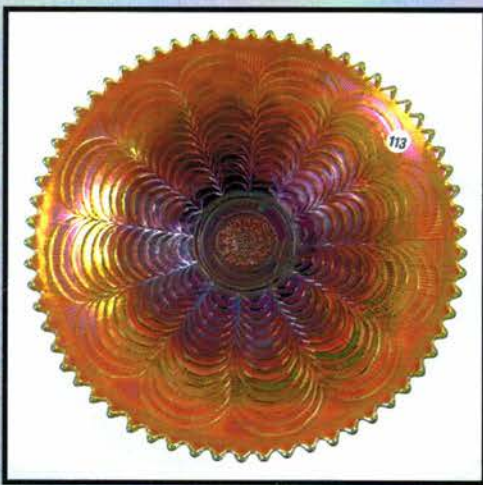

166	Nwood electric blue Peacock at Fountain fruit bowl STUNNING!	212	Mburg 8" rad green Peacock At Urn 3-1 edge mystery bowl.
167	Nwood 9" mari Rose Show plate	213	Mburg 7.5" mari Trout & Fly Diamond shape bowl
168	Nwood 9" dark IB Rose Show plate WOW!	214	Mburg 7.5" green Trout & Fly square bowl, Scarce
169	Nwood 9" Frosty white Rose Show plate Very nice for this plate	215	SUPER RARE Mburg 6" BLUE SEAWEED 3-1 edge sauce bowl. AWESOME COLOR!
170	Nwood 9" radium mari Rose Show plate Another beauty	216	Mburg 9" purple Blackberry Wreath bowl
171	Nwood 8.5" IG Rose Show bowl. Scarce	217	Mburg 9" rad green Strawberry Wreath CRE deep bowl
172	Nwood 8.5" blue Stippled Strawberry bowl. Rich blue ird.	218	Mburg 10" purple Hanging Cherries bowl.
173	Nwood purple Dandelion mug	219	Mburg 9" mari Zig Zag bowl
174	Nwood purple Fine Cut Roses rosebowl	220	Mburg 10" purple Peacock at Urn ruffled bowl
175	Nwood IB Fine Cut Roses rosebowl	221	Mburg 9" purple Nesting Swans bowl
176	Nwood green Fine Cut Roses rosebowl	222	Mburg 7" mari Hanging Cherries ICS bowl.
177	Nwood emerald green G&C stippled bon bon	223	Nwood purple Acorn Burr water pitcher
178	Nwood green G&C bon bon	224	Nwood purple Acorn Burr tumbler
179	Nwood purple G&C banded hatpin holder	225	Nwood purple G&C 5pc water set.
180	Nwood 12" elec green Thin Rib midsize vase	226	Nwood Ice blue Memphis 8pc fruit set. RARE and PRETTY!
181	Nwood 12" purple Thin Rib midsize vase	227	Nwood purple 8pc Memphis fruit set. nice elec hi-lights
182	Nwood 14" VASELINE Thin Rib midsize vase RARE!	228	Mburg 10" rad green Strawberry Wreath ICS bowl. Scarce for this.
183	Nwood DARK mari Raspberry 7pc water set	229	Fenton blue Butterfly & Berry water pitcher. Always sought after
184	Nwood elec purple Raspberry 5pc water set. NICE!	230	Fenton 9" mari Peacock and Grape bowl
185	Nwood elec purple Raspberry tumbler	231	Fenton 8" blue Leaf Chain ICS bowl
186	Nwood purple Oriental Poppy tankard.	232	Fenton 10" blue Rustic vase. Nice color
187	Nwood purple Oriental Poppy tumbler	233	Fenton It amy Knotted Beads 9" vase
188	Nwood 13" purple Tree Trunk mid-size vase	234	Fenton RED SLAG Persian Medallion bon bon VERY RARE BON BON
189	Nwood 11" AO Tree Trunk vase. Scarce and pretty	235	Fenton 9" aqua opal Dragon & Lotus 8 ruffled bowl. RARE
190	Nwood 10" IG Tree Trunk vase- Scarce	236	Fenton 9" blue Dragon & Lotus 8 ruffled bowl.
191	Nwood 11" purple Diamond Points vase	237	Fenton 9" purple Thistle plate. RARE
192	Nwood 7" green Wild Strawberry hand grip plate	238	Fenton 9" aqua Thistle 8 ruffled bowl
193	Nwood green Acorn Burr master berry bowl	239	Fenton 7" blue Vintage plate
194	Nwood ice blue G&C fernery. VERY RARE VERY DARK COLOR!	240	Fenton 7" green Vintage plate
195	Nwood green G&C 7pc berry set.	241	Fenton 7" green Vintage plate
196	Nwood 7" purple Thin Rib vase	242	Fenton 8" frosty white Leaf Chain ICS bowl
197	6 Nwood purple Singing Birds tumblers	243	Fenton 9" clambroth Leaf Chain plate
198	Nwood Springtime butter dish- Base is for G&C	244	Fenton 8" purple Vintage ICS bowl
199	Nwood 8.5" white Wishbone ft'd bowl. GREAT COLOR!	245	Fenton 9.5" blue Cherry Chain ruffled bowl
200	Nwood 9" elec blue Good Luck PCE bowl- WOW!	246	Fenton powder blue Cherry Circle card tray
201	Nwood purple G&C spooner	247	Fenton Mari moonstone Holly hat. RARE
202	Nwood purple G&C sugar	248	Fenton 6" RED OE JIP hat
203	Nwood dark mari Peacock at Fountain sugar	249	Fenton 5" sapphire blue OE hat.
204	Nwood 8.5" electric green Strawberry PCE bowl w/ plain back. YUMMY!	250	Fenton red/ amberina 6" OE JIP hat
205	Cambridge 10" Inverted Strawberry purple rosebowl	251	Fenton 6" blue Blackberry Spray JIP CRE hat
206	5 Cambridge purple Inverted Strawberry berry bowls	252	Fenton 6" Aqua Horse Medallion rosebowl
207	Imp 18" elec purple Morning Glory swung funeral vase. BRIGHT!	253	Fenton 18" dark mari Rustic funeral vase. AWESOME SHAPE AND COLOR!
208	Nwood 8.5" AO Rose Show bowl- Scarce and nice.	254	Fenton 7" RED Acorn ruffled bowl
209	Mburg 9" radium purple Peacock at Urn master berry bowl. SUPERRRR!	255	Fenton 7" green Acorn ruffled bowl
210	Mburg 9" radium mari Peacock at Urn master berry bowl. NICE!	256	Fenton mari G&C fruit bowl. Has the Persian Medallion interior.
211	Mburg 10" rad purple Peacock at Urn MIC bowl.