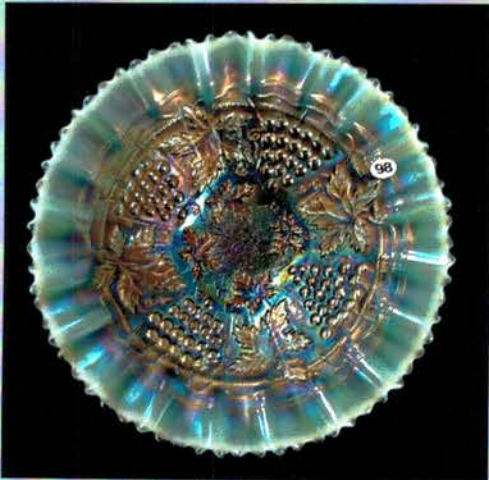

- | | | | |
|----|---|----|---|
| 1 | Mburg 8" radium purple Grape Wreath vari. ICS bowl | 45 | Mburg RADIUM PURPLE PEOPLES VASE. This vase was found years ago in Buffalo NY. It was listed on Ebay and Stacy Wills bought it. Stacy then sold it at auction and Jim Schafer bought it on the courthouse lawn. It is now here for you to bid on! This vase does have a "day I was born" crack. The vase is sound and has been now for over 100 years. This is the only purple one with a straight top, and as most everyone would say, the prettiest one out there with loads of blue and bright yellow iridescence. A real stunner! A great chance to purchase one of the most iconic pieces of Carnival Glass ever made. |
| 2 | Mburg 9" purple Blackberry Wreath ruffled bowl | 46 | Mburg 9" rad mari Zig Zag square CRE bowl. WOW! |
| 3 | Mburg 7" radium mari Holly Whirl square deep bowl. | 47 | Mburg 7" rad purple Courthouse ICS bowl |
| 4 | Mburg 7" mari Hanging Cherries ICS bowl | 48 | Mburg 10" green Vintage ICS bowl w/ hobnail back. RARE |
| 5 | Mburg 8" radium mari Grape Wreath vari 3-1 edge bowl. | 49 | Mburg VASELINE Strawberry Wreath compote. Small chip on base. No big deal for this rarity |
| 6 | Mburg 9.5" green Rays and Ribbons bowl | 50 | Mburg rad mari Zig Zag tri-corner CRE bowl. |
| 7 | Mburg 9.5" greean Nesting Swans ruffled bowl | 51 | Mburg mari Pipe Humidor base only. Awesome part! Who's got the top???.... |
| 8 | Mburg 9.5" green Whirling Leaves ruffled bowl | 52 | Mburg 9.5" rad green Zig Zag CRE tri-corner bowl crack by collar. |
| 9 | Mburg 10" mari Seaweed 3-1 edge bowl- SUPER! | 53 | Mburg 10" rad mari Strawberry Wreath tri-corner bowl- SUPER!! |
| 10 | Mburg 9" mari Seaweed low ICS bowl | 54 | Mburg rad mari Fleur- de lys tri-corner CRE ft'd bowl. couple flakes on toes as expected. |
| 11 | Mburg 10" rad green Strawberry Wreath CRE ruffled bowl. SWEET | 55 | Mburg 10" rad mari Many Stars ruffled bowl. |
| 12 | Mburg 9.5" mari Whirling Leaves ruffled bowl | 56 | Mburg 9" purple Holly Sprig ruffled bowl. |
| 13 | Mburg 9" rad mari Zig Zag square CRE bowl. Crack by collar base | 57 | Mburg purple Hobstar and Feather giant rosebowl. has a chipped toe on base. |
| 14 | Mburg 9" rad mari Rays and Ribbons 3-1 edge bowl | 58 | Mburg crystal Lady Medallion small lamp. RARE |
| 15 | Mburg 10" green Blackberry Wreath bowl | 59 | Mburg crystal Potpourri milk pitcher. RARE |
| 16 | Mburg 10" green Seaweed 3-1 edge bowl | 60 | Mburg crystal Ohio Star 5pc juice set. |
| 17 | Mburg 6.5" rad mari Holly tri-corner bowl | 61 | Mburg crystal Hobstar and Feather complete bridge set. |
| 18 | Mburg 10" rad purple Rays and Ribbons CRE ruffled bowl. NICE | 62 | Mburg crystal Frosted Hobstar and Feather chop plate- RARE |
| 19 | Mburg 8.5" rad purple Strawberry Wreath square bowl. | 63 | Mburg crystal Country Kitchen chop plate- RARE |
| 20 | Mburg 8.5" green Mayan ICS bowl. | 64 | Fenton 8.5" mari Holly 8 ruffled bowl |
| 21 | Mburg 9: purple Rays and Ribbon deep round bowl | 65 | Fenton 8.5" blue Holly 8 ruffled bowl |
| 22 | Mburg 8" rad mari Grape Wreath vari ruffled bowl | 66 | Dugan 10" purple Farmyard ruffled bowl w/ nice electric hi-lights. Pretty bowl |
| 23 | Mburg 9" purple Blackberry Wreath 3-1 edge bowl | 67 | Dugan 9" blue Round Up low ruffled bowl- Scarce |
| 24 | Mburg rad purple Holly Sprig spade shape nappy | 68 | Dugan 9" blue Apple Blossom Twigs low ruffled bowl. Scarce |
| 25 | Mburg 7" mari Hanging Cherries ICS bowl | 69 | Dugan 9" blue Fanciful plate. another scarce pc of blue Dugan |
| 26 | Mburg 8" rad mari Holly Whirl vari ruffled bowl. BRIGHT | 70 | Dugan 9" purple Fanciful plate |
| 27 | Mburg 10" rad green Whirling Leaves CRE tri-corner bowl. Scarce | 71 | Dugan 7" purple Holly Berry ruffled bowl |
| 28 | Mburg 7" rad purple Strawberry Wreath deep round bowl- SUPER! | 72 | Dugan 7.5" purple Lattice Points vase |
| 29 | Mburg 10" mari Seaweed 3-1 edge bowl | 73 | Dugan 11" PO Persian Garden ICE bowl- Scarce |
| 30 | Mburg 10" purple Seaweed 3-1 edge bowl | 74 | Dugan 8" PO Fanciful low ruffled bowl |
| 31 | Mburg rad green Boutonniere compote | 75 | Dugan 6" mari Persian Garden plate |
| 32 | Mburg rad mari Boutonniere compote | 76 | Dugan 11" Ice blue Big Basketweave swung vase. RARE! |
| 33 | Mburg 6" green Cosmos ICS bowl | 77 | Dugan 9" mari Big Basketweave vase |
| 34 | Mburg 5" mari Blackberry Wreath ruffled bowl | 78 | Nwood 18.5" purple Tree Trunk vase w/ wonderful multi-color irid. Front measures 15.5" making for a nice look for this big funeral vase! |
| 35 | Mburg 6" rad mari Strawberry Wreath vari 3-1 edge bowl. WOW! | | |
| 36 | Mburg 5" rad mari Holly Sprig CRE bowl- RARE! | | |
| 37 | Mburg rad purple Peacock Tail vari ruffled compote | | |
| 38 | Mburg 7" Green Little Stars ruffled bowl | | |
| 39 | Mburg mari Isaac Benesch Holly card tray | | |
| 40 | Mburg 9" rad purple Whirling Leaves CRE tri-corner bowl | | |
| 41 | RARE Mburg 6.5" VASELINE Holly deep round bowl. w/ marigold overlay | | |
| 42 | Mburg 9.5" mari Zig Zag ruffled bowl. | | |
| 43 | 4 Mburg green Diamonds tumblers | | |
| 44 | Mburg 6" purple Peacock at Urn ICS sauce- silvery | | |