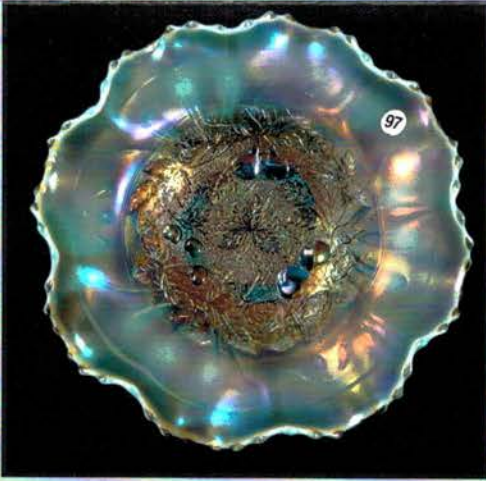

- | | | | |
|----|---|----|---|
| 1 | Mburg 8" radium purple Grape Wreath vari. ICS bowl | 45 | Mburg RADIUM PURPLE PEOPLES VASE. This vase was found years ago in Buffalo NY. It was listed on Ebay and Stacy Wills bought it. Stacy then sold it at auction and Jim Schafer bought it on the courthouse lawn. It is now here for you to bid on! This vase does have a "day I was born" crack. The vase is sound and has been now for over 100 years. This is the only purple one with a straight top, and as most everyone would say, the prettiest one out there with loads of blue and bright yellow iridescence. A real stunner! A great chance to purchase one of the most iconic pieces of Carnival Glass ever made. |
| 2 | Mburg 9" purple Blackberry Wreath ruffled bowl | 46 | Mburg 9" rad mari Zig Zag square CRE bowl. WOW! |
| 3 | Mburg 7" radium mari Holly Whirl square deep bowl. | 47 | Mburg 7" rad purple Courthouse ICS bowl |
| 4 | Mburg 7" mari Hanging Cherries ICS bowl | 48 | Mburg 10" green Vintage ICS bowl w/ hobnail back. RARE |
| 5 | Mburg 8" radium mari Grape Wreath vari 3-1 edge bowl. | 49 | Mburg VASELINE Strawberry Wreath compote. Small chip on base. No big deal for this rarity |
| 6 | Mburg 9.5" green Rays and Ribbons bowl | 50 | Mburg rad mari Zig Zag tri-corner CRE bowl. |
| 7 | Mburg 9.5" greean Nesting Swans ruffled bowl | 51 | Mburg mari Pipe Humidor base only. Awesome part! Who's got the top???.... |
| 8 | Mburg 9.5" green Whirling Leaves ruffled bowl | 52 | Mburg 9.5" rad green Zig Zag CRE tri-corner bowl crack by collar. |
| 9 | Mburg 10" mari Seaweed 3-1 edge bowl- SUPER! | 53 | Mburg 10" rad mari Strawberry Wreath tri-corner bowl- SUPER!! |
| 10 | Mburg 9" mari Seaweed low ICS bowl | 54 | Mburg rad mari Fleur- de lys tri-corner CRE ft'd bowl. couple flakes on toes as expected. |
| 11 | Mburg 10" rad green Strawberry Wreath CRE ruffled bowl. SWEET | 55 | Mburg 10" rad mari Many Stars ruffled bowl. |
| 12 | Mburg 9.5" mari Whirling Leaves ruffled bowl | 56 | Mburg 9" purple Holly Sprig ruffled bowl. |
| 13 | Mburg 9" rad mari Zig Zag square CRE bowl. Crack by collar base | 57 | Mburg purple Hobstar and Feather giant rosebowl. has a chipped toe on base. |
| 14 | Mburg 9" rad mari Rays and Ribbons 3-1 edge bowl | 58 | Mburg crystal Lady Medallion small lamp. RARE |
| 15 | Mburg 10" green Blackberry Wreath bowl | 59 | Mburg crystal Potpourri milk pitcher. RARE |
| 16 | Mburg 10" green Seaweed 3-1 edge bowl | 60 | Mburg crystal Ohio Star 5pc juice set. |
| 17 | Mburg 6.5" rad mari Holly tri-corner bowl | 61 | Mburg crystal Hobstar and Feather complete bridge set. |
| 18 | Mburg 10" rad purple Rays and Ribbons CRE ruffled bowl. NICE | 62 | Mburg crystal Frosted Hobstar and Feather chop plate- RARE |
| 19 | Mburg 8.5" rad purple Strawberry Wreath square bowl. | 63 | Mburg crystal Country Kitchen chop plate- RARE |
| 20 | Mburg 8.5" green Mayan ICS bowl. | 64 | Fenton 8.5" mari Holly 8 ruffled bowl |
| 21 | Mburg 9: purple Rays and Ribbon deep round bowl | 65 | Fenton 8.5" blue Holly 8 ruffled bowl |
| 22 | Mburg 8" rad mari Grape Wreath vari ruffled bowl | 66 | Dugan 10" purple Farmyard ruffled bowl w/ nice electric hi-lights. Pretty bowl |
| 23 | Mburg 9" purple Blackberry Wreath 3-1 edge bowl | 67 | Dugan 9" blue Round Up low ruffled bowl- Scarce |
| 24 | Mburg rad purple Holly Sprig spade shape nappy | 68 | Dugan 9" blue Apple Blossom Twigs low ruffled bowl. Scarce |
| 25 | Mburg 7" mari Hanging Cherries ICS bowl | 69 | Dugan 9" blue Fanciful plate. another scarce pc of blue Dugan |
| 26 | Mburg 8" rad mari Holly Whirl vari ruffled bowl. BRIGHT | 70 | Dugan 9" purple Fanciful plate |
| 27 | Mburg 10" rad green Whirling Leaves CRE tri-corner bowl. Scarce | 71 | Dugan 7" purple Holly Berry ruffled bowl |
| 28 | Mburg 7" rad purple Strawberry Wreath deep round bowl- SUPER! | 72 | Dugan 7.5" purple Lattice Points vase |
| 29 | Mburg 10" mari Seaweed 3-1 edge bowl | 73 | Dugan 11" PO Persian Garden ICE bowl- Scarce |
| 30 | Mburg 10" purple Seaweed 3-1 edge bowl | 74 | Dugan 8" PO Fanciful low ruffled bowl |
| 31 | Mburg rad green Boutonniere compote | 75 | Dugan 6" mari Persian Garden plate |
| 32 | Mburg rad mari Boutonniere compote | 76 | Dugan 11" Ice blue Big Basketweave swung vase. RARE! |
| 33 | Mburg 6" green Cosmos ICS bowl | 77 | Dugan 9" mari Big Basketweave vase |
| 34 | Mburg 5" mari Blackberry Wreath ruffled bowl | 78 | Nwood 18.5" purple Tree Trunk vase w/ wonderful multi-color irid. Front measures 15.5" making for a nice look for this big funeral vase! |
| 35 | Mburg 6" rad mari Strawberry Wreath vari 3-1 edge bowl. WOW! | | |
| 36 | Mburg 5" rad mari Holly Sprig CRE bowl- RARE! | | |
| 37 | Mburg rad purple Peacock Tail vari ruffled compote | | |
| 38 | Mburg 7" Green Little Stars ruffled bowl | | |
| 39 | Mburg mari Isaac Benesch Holly card tray | | |
| 40 | Mburg 9" rad purple Whirling Leaves CRE tri-corner bowl | | |
| 41 | RARE Mburg 6.5" VASELINE Holly deep round bowl. w/ marigold overlay | | |
| 42 | Mburg 9.5" mari Zig Zag ruffled bowl. | | |
| 43 | 4 Mburg green Diamonds tumblers | | |
| 44 | Mburg 6" purple Peacock at Urn ICS sauce- silvery | | |