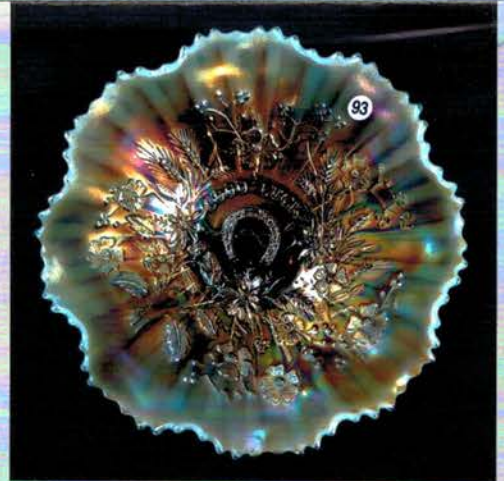

- | | | | |
|----|---|----|---|
| 1 | Mburg 8" radium purple Grape Wreath vari. ICS bowl | 45 | Mburg RADIUM PURPLE PEOPLES VASE. This vase was found years ago in Buffalo NY. It was listed on Ebay and Stacy Wills bought it. Stacy then sold it at auction and Jim Schafer bought it on the courthouse lawn. It is now here for you to bid on! This vase does have a "day I was born" crack. The vase is sound and has been now for over 100 years. This is the only purple one with a straight top, and as most everyone would say, the prettiest one out there with loads of blue and bright yellow iridescence. A real stunner! A great chance to purchase one of the most iconic pieces of Carnival Glass ever made. |
| 2 | Mburg 9" purple Blackberry Wreath ruffled bowl | 46 | Mburg 9" rad mari Zig Zag square CRE bowl. WOW! |
| 3 | Mburg 7" radium mari Holly Whirl square deep bowl. | 47 | Mburg 7" rad purple Courthouse ICS bowl |
| 4 | Mburg 7" mari Hanging Cherries ICS bowl | 48 | Mburg 10" green Vintage ICS bowl w/ hobnail back. RARE |
| 5 | Mburg 8" radium mari Grape Wreath vari 3-1 edge bowl. | 49 | Mburg VASELINE Strawberry Wreath compote. Small chip on base. No big deal for this rarity |
| 6 | Mburg 9.5" green Rays and Ribbons bowl | 50 | Mburg rad mari Zig Zag tri-corner CRE bowl. |
| 7 | Mburg 9.5" greean Nesting Swans ruffled bowl | 51 | Mburg mari Pipe Humidor base only. Awesome part! Who's got the top???.... |
| 8 | Mburg 9.5" green Whirling Leaves ruffled bowl | 52 | Mburg 9.5" rad green Zig Zag CRE tri-corner bowl crack by collar. |
| 9 | Mburg 10" mari Seaweed 3-1 edge bowl- SUPER! | 53 | Mburg 10" rad mari Strawberry Wreath tri-corner bowl- SUPER!! |
| 10 | Mburg 9" mari Seaweed low ICS bowl | 54 | Mburg rad mari Fleur- de lys tri-corner CRE ft'd bowl. couple flakes on toes as expected. |
| 11 | Mburg 10" rad green Strawberry Wreath CRE ruffled bowl. SWEET | 55 | Mburg 10" rad mari Many Stars ruffled bowl. |
| 12 | Mburg 9.5" mari Whirling Leaves ruffled bowl | 56 | Mburg 9" purple Holly Sprig ruffled bowl. |
| 13 | Mburg 9" rad mari Zig Zag square CRE bowl. Crack by collar base | 57 | Mburg purple Hobstar and Feather giant rosebowl. has a chipped toe on base. |
| 14 | Mburg 9" rad mari Rays and Ribbons 3-1 edge bowl | 58 | Mburg crystal Lady Medallion small lamp. RARE |
| 15 | Mburg 10" green Blackberry Wreath bowl | 59 | Mburg crystal Potpourri milk pitcher. RARE |
| 16 | Mburg 10" green Seaweed 3-1 edge bowl | 60 | Mburg crystal Ohio Star 5pc juice set. |
| 17 | Mburg 6.5" rad mari Holly tri-corner bowl | 61 | Mburg crystal Hobstar and Feather complete bridge set. |
| 18 | Mburg 10" rad purple Rays and Ribbons CRE ruffled bowl. NICE | 62 | Mburg crystal Frosted Hobstar and Feather chop plate- RARE |
| 19 | Mburg 8.5" rad purple Strawberry Wreath square bowl. | 63 | Mburg crystal Country Kitchen chop plate- RARE |
| 20 | Mburg 8.5" green Mayan ICS bowl. | 64 | Fenton 8.5" mari Holly 8 ruffled bowl |
| 21 | Mburg 9: purple Rays and Ribbon deep round bowl | 65 | Fenton 8.5" blue Holly 8 ruffled bowl |
| 22 | Mburg 8" rad mari Grape Wreath vari ruffled bowl | 66 | Dugan 10" purple Farmyard ruffled bowl w/ nice electric hi-lights. Pretty bowl |
| 23 | Mburg 9" purple Blackberry Wreath 3-1 edge bowl | 67 | Dugan 9" blue Round Up low ruffled bowl- Scarce |
| 24 | Mburg rad purple Holly Sprig spade shape nappy | 68 | Dugan 9" blue Apple Blossom Twigs low ruffled bowl. Scarce |
| 25 | Mburg 7" mari Hanging Cherries ICS bowl | 69 | Dugan 9" blue Fanciful plate. another scarce pc of blue Dugan |
| 26 | Mburg 8" rad mari Holly Whirl vari ruffled bowl. BRIGHT | 70 | Dugan 9" purple Fanciful plate |
| 27 | Mburg 10" rad green Whirling Leaves CRE tri-corner bowl. Scarce | 71 | Dugan 7" purple Holly Berry ruffled bowl |
| 28 | Mburg 7" rad purple Strawberry Wreath deep round bowl- SUPER! | 72 | Dugan 7.5" purple Lattice Points vase |
| 29 | Mburg 10" mari Seaweed 3-1 edge bowl | 73 | Dugan 11" PO Persian Garden ICE bowl- Scarce |
| 30 | Mburg 10" purple Seaweed 3-1 edge bowl | 74 | Dugan 8" PO Fanciful low ruffled bowl |
| 31 | Mburg rad green Boutonniere compote | 75 | Dugan 6" mari Persian Garden plate |
| 32 | Mburg rad mari Boutonniere compote | 76 | Dugan 11" Ice blue Big Basketweave swung vase. RARE! |
| 33 | Mburg 6" green Cosmos ICS bowl | 77 | Dugan 9" mari Big Basketweave vase |
| 34 | Mburg 5" mari Blackberry Wreath ruffled bowl | 78 | Nwood 18.5" purple Tree Trunk vase w/ wonderful multi-color irid. Front measures 15.5" making for a nice look for this big funeral vase! |
| 35 | Mburg 6" rad mari Strawberry Wreath vari 3-1 edge bowl. WOW! | | |
| 36 | Mburg 5" rad mari Holly Sprig CRE bowl- RARE! | | |
| 37 | Mburg rad purple Peacock Tail vari ruffled compote | | |
| 38 | Mburg 7" Green Little Stars ruffled bowl | | |
| 39 | Mburg mari Isaac Benesch Holly card tray | | |
| 40 | Mburg 9" rad purple Whirling Leaves CRE tri-corner bowl | | |
| 41 | RARE Mburg 6.5" VASELINE Holly deep round bowl. w/ marigold overlay | | |
| 42 | Mburg 9.5" mari Zig Zag ruffled bowl. | | |
| 43 | 4 Mburg green Diamonds tumblers | | |
| 44 | Mburg 6" purple Peacock at Urn ICS sauce- silvery | | |