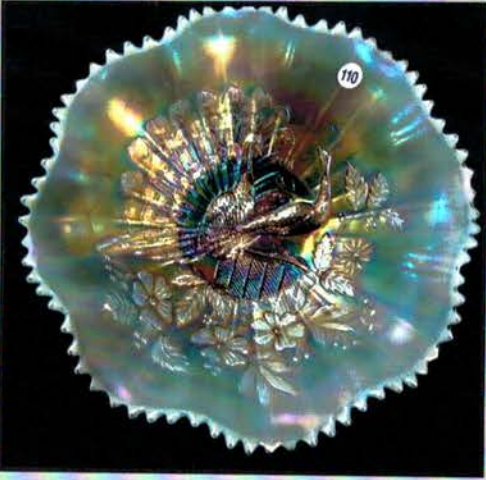

- | | | | |
|----|---|----|---|
| 1 | Mburg 8" radium purple Grape Wreath vari. ICS bowl | 45 | Mburg RADIUM PURPLE PEOPLES VASE. This vase was found years ago in Buffalo NY. It was listed on Ebay and Stacy Wills bought it. Stacy then sold it at auction and Jim Schafer bought it on the courthouse lawn. It is now here for you to bid on! This vase does have a "day I was born" crack. The vase is sound and has been now for over 100 years. This is the only purple one with a straight top, and as most everyone would say, the prettiest one out there with loads of blue and bright yellow iridescence. A real stunner! A great chance to purchase one of the most iconic pieces of Carnival Glass ever made. |
| 2 | Mburg 9" purple Blackberry Wreath ruffled bowl | 46 | Mburg 9" rad mari Zig Zag square CRE bowl. WOW! |
| 3 | Mburg 7" radium mari Holly Whirl square deep bowl. | 47 | Mburg 7" rad purple Courthouse ICS bowl |
| 4 | Mburg 7" mari Hanging Cherries ICS bowl | 48 | Mburg 10" green Vintage ICS bowl w/ hobnail back. RARE |
| 5 | Mburg 8" radium mari Grape Wreath vari 3-1 edge bowl. | 49 | Mburg VASELINE Strawberry Wreath compote. Small chip on base. No big deal for this rarity |
| 6 | Mburg 9.5" green Rays and Ribbons bowl | 50 | Mburg rad mari Zig Zag tri-corner CRE bowl. |
| 7 | Mburg 9.5" greean Nesting Swans ruffled bowl | 51 | Mburg mari Pipe Humidor base only. Awesome part! Who's got the top???.... |
| 8 | Mburg 9.5" green Whirling Leaves ruffled bowl | 52 | Mburg 9.5" rad green Zig Zag CRE tri-corner bowl crack by collar. |
| 9 | Mburg 10" mari Seaweed 3-1 edge bowl- SUPER! | 53 | Mburg 10" rad mari Strawberry Wreath tri-corner bowl- SUPER!! |
| 10 | Mburg 9" mari Seaweed low ICS bowl | 54 | Mburg rad mari Fleur- de lys tri-corner CRE ft'd bowl. couple flakes on toes as expected. |
| 11 | Mburg 10" rad green Strawberry Wreath CRE ruffled bowl. SWEET | 55 | Mburg 10" rad mari Many Stars ruffled bowl. |
| 12 | Mburg 9.5" mari Whirling Leaves ruffled bowl | 56 | Mburg 9" purple Holly Sprig ruffled bowl. |
| 13 | Mburg 9" rad mari Zig Zag square CRE bowl. Crack by collar base | 57 | Mburg purple Hobstar and Feather giant rosebowl. has a chipped toe on base. |
| 14 | Mburg 9" rad mari Rays and Ribbons 3-1 edge bowl | 58 | Mburg crystal Lady Medallion small lamp. RARE |
| 15 | Mburg 10" green Blackberry Wreath bowl | 59 | Mburg crystal Potpourri milk pitcher. RARE |
| 16 | Mburg 10" green Seaweed 3-1 edge bowl | 60 | Mburg crystal Ohio Star 5pc juice set. |
| 17 | Mburg 6.5" rad mari Holly tri-corner bowl | 61 | Mburg crystal Hobstar and Feather complete bridge set. |
| 18 | Mburg 10" rad purple Rays and Ribbons CRE ruffled bowl. NICE | 62 | Mburg crystal Frosted Hobstar and Feather chop plate- RARE |
| 19 | Mburg 8.5" rad purple Strawberry Wreath square bowl. | 63 | Mburg crystal Country Kitchen chop plate- RARE |
| 20 | Mburg 8.5" green Mayan ICS bowl. | 64 | Fenton 8.5" mari Holly 8 ruffled bowl |
| 21 | Mburg 9: purple Rays and Ribbon deep round bowl | 65 | Fenton 8.5" blue Holly 8 ruffled bowl |
| 22 | Mburg 8" rad mari Grape Wreath vari ruffled bowl | 66 | Dugan 10" purple Farmyard ruffled bowl w/ nice electric hi-lights. Pretty bowl |
| 23 | Mburg 9" purple Blackberry Wreath 3-1 edge bowl | 67 | Dugan 9" blue Round Up low ruffled bowl- Scarce |
| 24 | Mburg rad purple Holly Sprig spade shape nappy | 68 | Dugan 9" blue Apple Blossom Twigs low ruffled bowl. Scarce |
| 25 | Mburg 7" mari Hanging Cherries ICS bowl | 69 | Dugan 9" blue Fanciful plate. another scarce pc of blue Dugan |
| 26 | Mburg 8" rad mari Holly Whirl vari ruffled bowl. BRIGHT | 70 | Dugan 9" purple Fanciful plate |
| 27 | Mburg 10" rad green Whirling Leaves CRE tri-corner bowl. Scarce | 71 | Dugan 7" purple Holly Berry ruffled bowl |
| 28 | Mburg 7" rad purple Strawberry Wreath deep round bowl- SUPER! | 72 | Dugan 7.5" purple Lattice Points vase |
| 29 | Mburg 10" mari Seaweed 3-1 edge bowl | 73 | Dugan 11" PO Persian Garden ICE bowl- Scarce |
| 30 | Mburg 10" purple Seaweed 3-1 edge bowl | 74 | Dugan 8" PO Fanciful low ruffled bowl |
| 31 | Mburg rad green Boutonniere compote | 75 | Dugan 6" mari Persian Garden plate |
| 32 | Mburg rad mari Boutonniere compote | 76 | Dugan 11" Ice blue Big Basketweave swung vase. RARE! |
| 33 | Mburg 6" green Cosmos ICS bowl | 77 | Dugan 9" mari Big Basketweave vase |
| 34 | Mburg 5" mari Blackberry Wreath ruffled bowl | 78 | Nwood 18.5" purple Tree Trunk vase w/ wonderful multi-color irid. Front measures 15.5" making for a nice look for this big funeral vase! |
| 35 | Mburg 6" rad mari Strawberry Wreath vari 3-1 edge bowl. WOW! | | |
| 36 | Mburg 5" rad mari Holly Sprig CRE bowl- RARE! | | |
| 37 | Mburg rad purple Peacock Tail vari ruffled compote | | |
| 38 | Mburg 7" Green Little Stars ruffled bowl | | |
| 39 | Mburg mari Isaac Benesch Holly card tray | | |
| 40 | Mburg 9" rad purple Whirling Leaves CRE tri-corner bowl | | |
| 41 | RARE Mburg 6.5" VASELINE Holly deep round bowl. w/ marigold overlay | | |
| 42 | Mburg 9.5" mari Zig Zag ruffled bowl. | | |
| 43 | 4 Mburg green Diamonds tumblers | | |
| 44 | Mburg 6" purple Peacock at Urn ICS sauce- silvery | | |