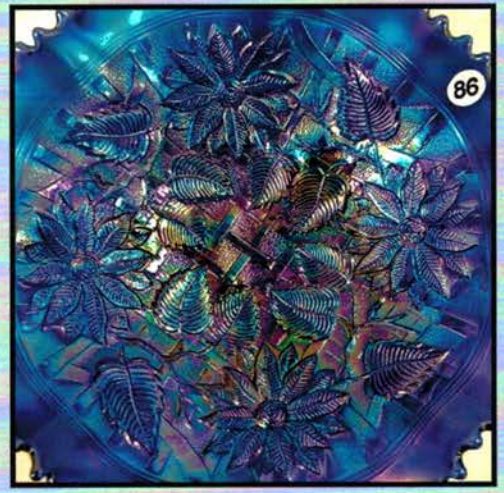

- | | | | |
|----|---|----|---|
| 1 | Mburg 8" radium purple Grape Wreath vari. ICS bowl | 45 | Mburg RADIUM PURPLE PEOPLES VASE. This vase was found years ago in Buffalo NY. It was listed on Ebay and Stacy Wills bought it. Stacy then sold it at auction and Jim Schafer bought it on the courthouse lawn. It is now here for you to bid on! This vase does have a "day I was born" crack. The vase is sound and has been now for over 100 years. This is the only purple one with a straight top, and as most everyone would say, the prettiest one out there with loads of blue and bright yellow iridescence. A real stunner! A great chance to purchase one of the most iconic pieces of Carnival Glass ever made. |
| 2 | Mburg 9" purple Blackberry Wreath ruffled bowl | 46 | Mburg 9" rad mari Zig Zag square CRE bowl. WOW! |
| 3 | Mburg 7" radium mari Holly Whirl square deep bowl. | 47 | Mburg 7" rad purple Courthouse ICS bowl |
| 4 | Mburg 7" mari Hanging Cherries ICS bowl | 48 | Mburg 10" green Vintage ICS bowl w/ hobnail back. RARE |
| 5 | Mburg 8" radium mari Grape Wreath vari 3-1 edge bowl. | 49 | Mburg VASELINE Strawberry Wreath compote. Small chip on base. No big deal for this rarity |
| 6 | Mburg 9.5" green Rays and Ribbons bowl | 50 | Mburg rad mari Zig Zag tri-corner CRE bowl. |
| 7 | Mburg 9.5" greean Nesting Swans ruffled bowl | 51 | Mburg mari Pipe Humidor base only. Awesome part! Who's got the top???.... |
| 8 | Mburg 9.5" green Whirling Leaves ruffled bowl | 52 | Mburg 9.5" rad green Zig Zag CRE tri-corner bowl crack by collar. |
| 9 | Mburg 10" mari Seaweed 3-1 edge bowl- SUPER! | 53 | Mburg 10" rad mari Strawberry Wreath tri-corner bowl- SUPER!! |
| 10 | Mburg 9" mari Seaweed low ICS bowl | 54 | Mburg rad mari Fleur- de lys tri-corner CRE ft'd bowl. couple flakes on toes as expected. |
| 11 | Mburg 10" rad green Strawberry Wreath CRE ruffled bowl. SWEET | 55 | Mburg 10" rad mari Many Stars ruffled bowl. |
| 12 | Mburg 9.5" mari Whirling Leaves ruffled bowl | 56 | Mburg 9" purple Holly Sprig ruffled bowl. |
| 13 | Mburg 9" rad mari Zig Zag square CRE bowl. Crack by collar base | 57 | Mburg purple Hobstar and Feather giant rosebowl. has a chipped toe on base. |
| 14 | Mburg 9" rad mari Rays and Ribbons 3-1 edge bowl | 58 | Mburg crystal Lady Medallion small lamp. RARE |
| 15 | Mburg 10" green Blackberry Wreath bowl | 59 | Mburg crystal Potpourri milk pitcher. RARE |
| 16 | Mburg 10" green Seaweed 3-1 edge bowl | 60 | Mburg crystal Ohio Star 5pc juice set. |
| 17 | Mburg 6.5" rad mari Holly tri-corner bowl | 61 | Mburg crystal Hobstar and Feather complete bridge set. |
| 18 | Mburg 10" rad purple Rays and Ribbons CRE ruffled bowl. NICE | 62 | Mburg crystal Frosted Hobstar and Feather chop plate- RARE |
| 19 | Mburg 8.5" rad purple Strawberry Wreath square bowl. | 63 | Mburg crystal Country Kitchen chop plate- RARE |
| 20 | Mburg 8.5" green Mayan ICS bowl. | 64 | Fenton 8.5" mari Holly 8 ruffled bowl |
| 21 | Mburg 9: purple Rays and Ribbon deep round bowl | 65 | Fenton 8.5" blue Holly 8 ruffled bowl |
| 22 | Mburg 8" rad mari Grape Wreath vari ruffled bowl | 66 | Dugan 10" purple Farmyard ruffled bowl w/ nice electric hi-lights. Pretty bowl |
| 23 | Mburg 9" purple Blackberry Wreath 3-1 edge bowl | 67 | Dugan 9" blue Round Up low ruffled bowl- Scarce |
| 24 | Mburg rad purple Holly Sprig spade shape nappy | 68 | Dugan 9" blue Apple Blossom Twigs low ruffled bowl. Scarce |
| 25 | Mburg 7" mari Hanging Cherries ICS bowl | 69 | Dugan 9" blue Fanciful plate. another scarce pc of blue Dugan |
| 26 | Mburg 8" rad mari Holly Whirl vari ruffled bowl. BRIGHT | 70 | Dugan 9" purple Fanciful plate |
| 27 | Mburg 10" rad green Whirling Leaves CRE tri-corner bowl. Scarce | 71 | Dugan 7" purple Holly Berry ruffled bowl |
| 28 | Mburg 7" rad purple Strawberry Wreath deep round bowl- SUPER! | 72 | Dugan 7.5" purple Lattice Points vase |
| 29 | Mburg 10" mari Seaweed 3-1 edge bowl | 73 | Dugan 11" PO Persian Garden ICE bowl- Scarce |
| 30 | Mburg 10" purple Seaweed 3-1 edge bowl | 74 | Dugan 8" PO Fanciful low ruffled bowl |
| 31 | Mburg rad green Boutonniere compote | 75 | Dugan 6" mari Persian Garden plate |
| 32 | Mburg rad mari Boutonniere compote | 76 | Dugan 11" Ice blue Big Basketweave swung vase. RARE! |
| 33 | Mburg 6" green Cosmos ICS bowl | 77 | Dugan 9" mari Big Basketweave vase |
| 34 | Mburg 5" mari Blackberry Wreath ruffled bowl | 78 | Nwood 18.5" purple Tree Trunk vase w/ wonderful multi-color irid. Front measures 15.5" making for a nice look for this big funeral vase! |
| 35 | Mburg 6" rad mari Strawberry Wreath vari 3-1 edge bowl. WOW! | | |
| 36 | Mburg 5" rad mari Holly Sprig CRE bowl- RARE! | | |
| 37 | Mburg rad purple Peacock Tail vari ruffled compote | | |
| 38 | Mburg 7" Green Little Stars ruffled bowl | | |
| 39 | Mburg mari Isaac Benesch Holly card tray | | |
| 40 | Mburg 9" rad purple Whirling Leaves CRE tri-corner bowl | | |
| 41 | RARE Mburg 6.5" VASELINE Holly deep round bowl. w/ marigold overlay | | |
| 42 | Mburg 9.5" mari Zig Zag ruffled bowl. | | |
| 43 | 4 Mburg green Diamonds tumblers | | |
| 44 | Mburg 6" purple Peacock at Urn ICS sauce- silvery | | |