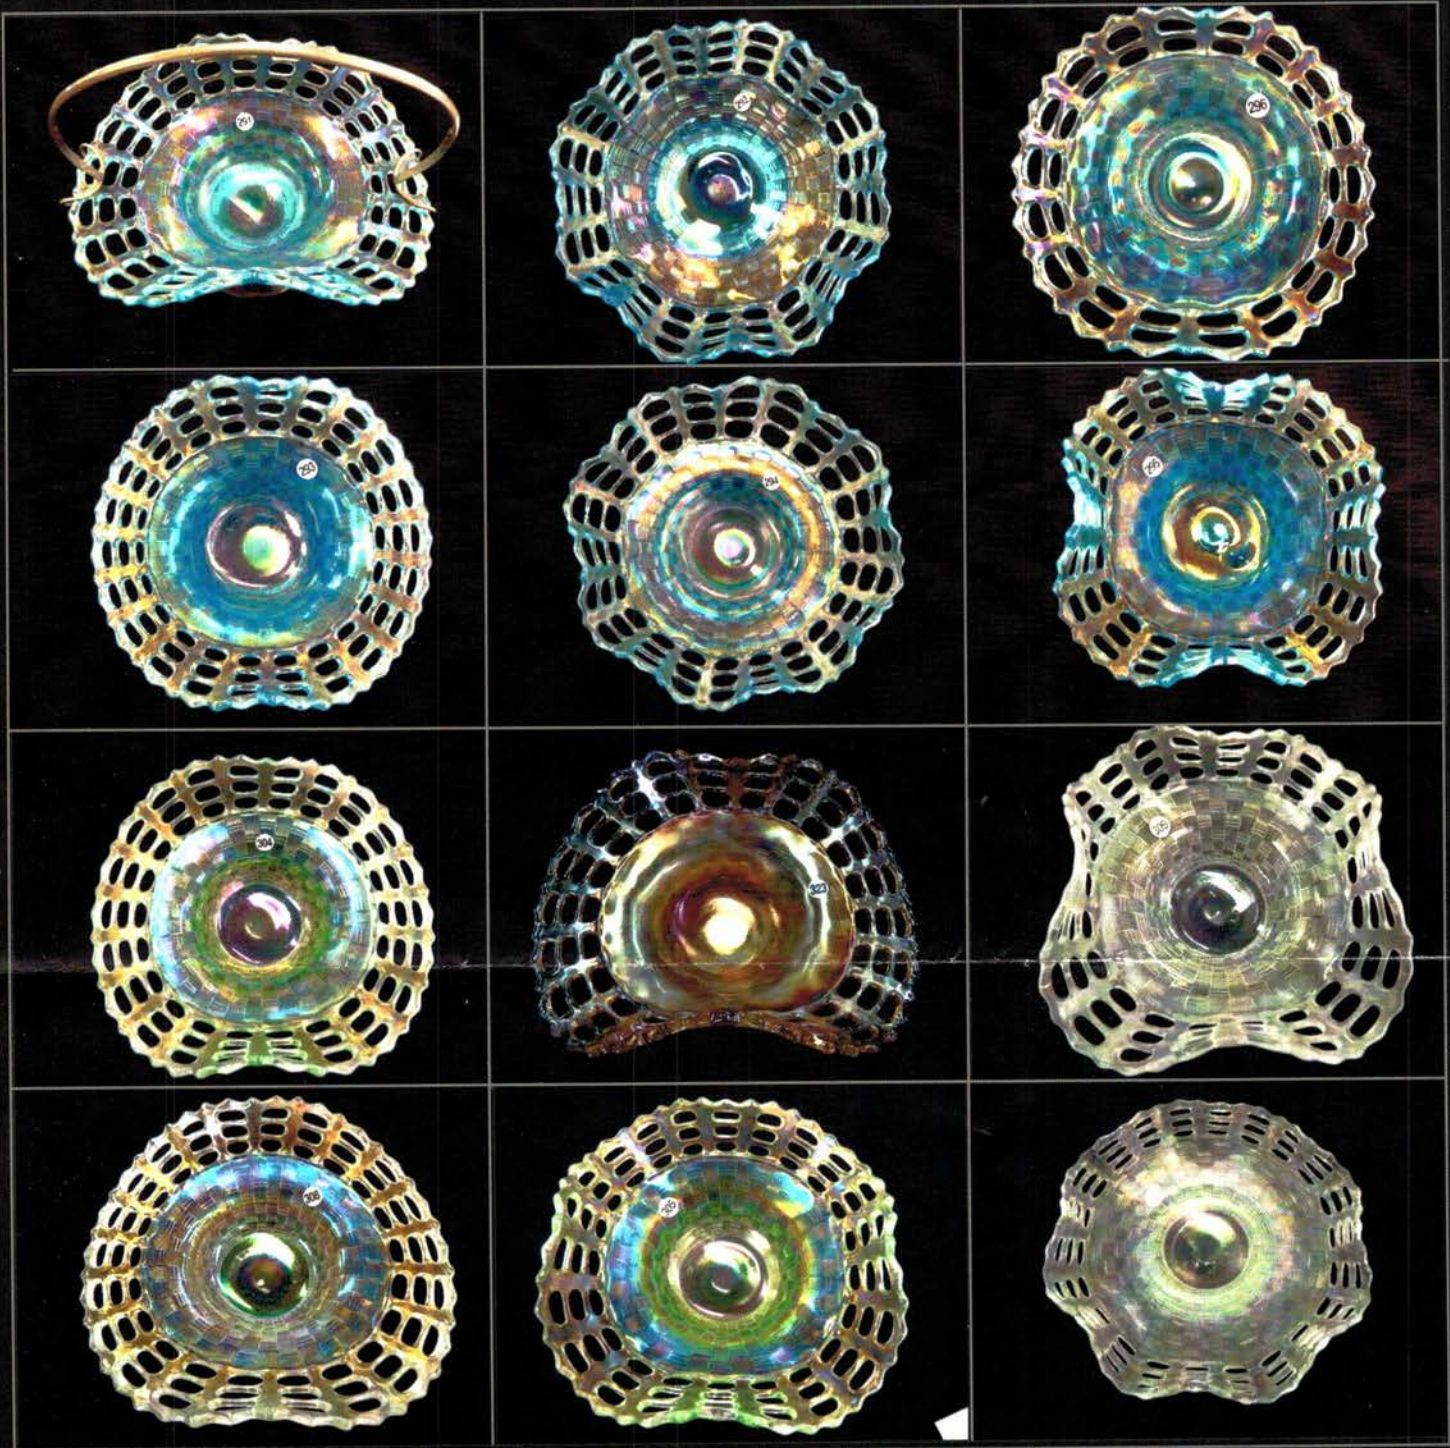

285	Camb. mari. Inverted Strawberry large deep compote	333	Fenton amy. small ruffled OE hat
286	6 Camb. mari. Inverted Strawberry 5" berry bowls	334	Fenton red Amberina small ruffled OE hat
287	Camb. purple Inverted Strawberry butter dish. Chip on the finial	335	Fenton black amy. small ruffled OE hat
288	Camb. purple Inverted Strawberry complete table set. Very rare to find entire set together.	336	Fenton vaseline small ruffled OE hat
289	Camb. mari. Inverted Strawberry giant rosebowl. Very dark.	337	Fenton aqua small ruffled OE hat
290	Unknown 5 1/2" smoke paperweight vase	338	Fenton red small ruffled OE hat
291	Fenton IB large 3 Row- two sides up basket with metal stand and handle.	339	Fenton mulberry blue small ruffled OE parfait
292	Fenton IB 3 Row ruffle bowl w/metal base	340	Fenton cobalt blue small ruffled OE hat
293	Fenton IB large 3-Row, two sides up bowl	341	Fenton purple small ruffled OE hat
294	Rare Fenton IB large 3 Row ruffled bowl	342	Fenton 7-Up bottle green small ruffled OE hat
295	Fenton IB large 3-Row square shape bowl	343	Fenton amy. small ruffled OE hat
296	Fenton IB mid-size two sides up 2-Row basket	344	Fenton sapphire blue small ruffled OE hat
297	Fenton IB small 2-Row, two sides up basket	345	Fenton lavender small ruffled OE hat
298	Fenton IB small OE square shape basket	346	Fenton mulberry blue small ruffled OE hat
299	Fenton IB small 2-Row ruffled basket	347	Fenton black amy. small ruffled OE hat
300	Fenton IB mid-size 2 Row square shape basket	348	Fenton vaseline frosted small ruffled OE hat
301	Fenton IB mid-size 2 Row bowl	349	Fenton pink small ruffled OE hat
302	Fenton IB mid-size 2-Row ICS basket	350	Fenton aqua small ruffled OE hat
303	Fenton IB small 2 Row ICS bowl-tiny hole	351	Fenton vaseline small ruffled OE hat
304	Rare Fenton IG large 3 Row - two sides up basket	352	Fenton violet slag OE square shape basket
305	Rare Fenton IG large 3 Row square shape basket	353	Fenton blue OE square shape basket
306	Rare Fenton IG large 3 Row ruffled bowl	354	Fenton light aqua OE square shape basket
307	Fenton IG small 2 Row, two sides up basket	355	Fenton lavender OE square shape basket
308	Fenton white large 3 Row two sides up bowl	356	Fenton clear top edge mari. OE square shape basket
309	Rare Fenton white large 3 Row square shape bowl	357	Fenton red OE JIP shape basket
310	Rare Fenton white large 3 Row ruffled bowl	358	Fenton red amber OE JIP shape basket
311	Fenton white mid-size 2 Row square shape basket	359	Fenton green OE JIP shape basket
312	Fenton white mid-size two sides up bowl	360	Fenton 7-Up bottle green OE JIP shape basket
313	Fenton white mid-size 3 Row ruffled bowl	361	Fenton olive green OE JIP shape basket
314	Fenton white large hole ICS basket	362	Fenton smokey blue OE JIP shape basket
315	Fenton white small 2 Row ICS bowl	363	Fenton blue OE JIP shape basket
316	Fenton white mid-size 2 Row ICS basket	364	Fenton pink OE JIP shape basket
317	Fenton white small 2 Row, two sides up basket	365	Fenton olive green OE JIP shape basket
318	Fenton white small 2 Row ruffled bowl	366	Fenton amber OE JIP shape basket
319	Fenton white small 2 Row square shape basket	367	Fenton aqua OE JIP shape basket
320	Fenton white Blackberry OE ruffled bowl	368	Fenton lavender OE JIP shape basket
321	Fenton white Blackberry two sides up bowl	369	Fenton vaseline OE JIP shape basket
322	Fenton white Blackberry OE square shape basket	370	Fenton vaseline OE JIP shape basket
323	Rare Fenton mari. 3 Row - two sides up bowl	371	Fenton pink OE JIP shape basket
324	Fenton blue 3 Row ruffled bowl	372	Fenton lavender OE JIP shape basket
325	Rare Fenton amy. 3-Row ruffled bowl	373	Fenton smokey blue OE two sides up shape basket
326	Fenton mari. Blackberry OE cone shape basket	374	Fenton red OE two sides up shape basket
327	Fenton RED small OE JIP Basket	375	Fenton reverse amberina OE two sides up shape basket
328	Rare Fenton mari. small 2 Row cone shape basket	376	Fenton reverse amberina OE two sides up shape basket
329	Rare mari. mid-size ICS basket	377	Fenton black amy. OE two sides up shape basket
330	Fenton emerald green small 2 Row- two sides-up basket	378	Fenton dark green OE two sides up shape basket
331	Fenton mari. Blackberry JIP shape basket	379	Fenton 6" aqua OE 2 sides up basket
332	Fenton blue small ruffled OE hat	380	Fenton purple OE two sides up shape basket
		381	Fenton powder blue OE two sides up shape basket