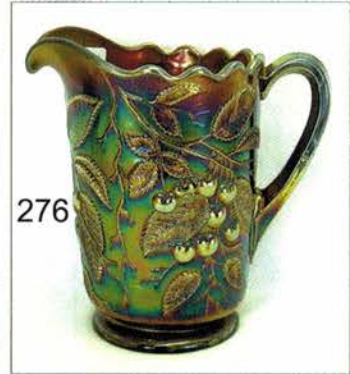

180

331

74

68

14

21

322

- 250 285. Blossomtime ruffled compote - green - scarce color, pretty
- 190 286. Blossomtime ruffled compote - purple - fantastic
- 625 287. M'burg Hanging Cherries 7" plate - marigold - satin, pretty, rare in a plate!
- 500 288. Butterfly & Berry 9" vase - red - scarce, nice
- 350 289. Fluffy Peacock water pitcher - marigold - dark from top to bottom
- 625 290. M'burg Many Stars crimped edge ruffled bowl - amethyst - 6 point star, radium, rare shape
- 190 291. Four Pillars 7" squatty vase - aqua opal - butterscotch & super, neat vase, is some polishing on foot
- 385 292. Four Pillars 7" squatty vase - blue - super pretty, one foot has chip
- 1900 293. Peter Rabbit IC shaped bowl - blue - very rare bowl, beautiful
- 375 294. Cosmos & Cane punch bowl shaped compote - honey amber - a little different shape than normal
- 650 295. M'burg Peacock at Urn giant compote - green - extremely rare, a collector's favorite
- 1100 296. M'burg Peacock at Urn giant compote - amethyst - extremely rare, a pretty example
- 400 297. Fisherman's mug - peach opal - scarce, nice
- 30 298. Fisherman's mug - purple - super pretty for these
- 520 299. M'burg Whirling Leaves tri-cornered crimped edge bowl - marigold - radium, super, another beauty
- 800 300. Stippled Grape & Cable Variant ruffled bowl w/ribbed back - sapphire - super pretty, rare color
- 300 301. Greek Key tankard water pitcher - green - very pretty pitcher, small heat check in handle in top where attached
- 225 302. Nautilus 6 1/2" whimsey vase - purple - neat
- 25 303. Etched Grapes lamp shades - marigold - a pair
- 20 304. Etched Grapes lamp shades - light marigold - could call them a clambroth color, a pair
- 800 305. M'burg Peacock 10" IC shaped bowl - amethyst - radium, super, rare & highly desirable bowl
- 200 306. Apple Blossom Twigs 9" smooth edge plate - peach opal - nice
- 1100 307. E.A. Hudson Co. Furniture 6" advertising plate - amethyst - scarce
- 165 308. DeVilbiss atomizer - marigold - has paper label on bottom
- 1200 309. M'burg Hanging Cherries ruffled sauce - blue - very rare in the ruffled version, satin, pretty
- 175 310. Cosmos & Cane volcano shaped compote - white - very rare, neat shape, 1" crack in foot
- 50 311. Brass double lamp w/Imperial Primrose Panels pastel marigold shades
- 350 312. Border Plants deep ruffled dome ftd bowl - purple - super
- 275 313. N's Thin Rib 7" squatty vase - ice blue - scarce, nice
- 325 314. Peacocks 9" plate w/ribbed back - purple - has electric highlights, nice
- 550 315. M'burg Peacock at Urn 7" shotgun 3 in 1 edge bowl - amethyst - radium, super, as nice as I've seen them
- 155 316. DeVilbiss atomizer - marigold - bottom marked
- 425 317. Fanciful 9" plate - purple - super
- 425 318. M'burg Nesting Swan ruffled bowl - marigold - radium, super pretty w/lots of yellow irid.
- 725 319. Blackberry Block tankard water pitcher - blue - scarce, pretty
- 275 320. M'burg Peacock IC sauce - green - radium, super, aren't these little sauces just wonderful!
- 25 321. Lot of 3 lamp shades -1 smoke Imperial Mayflower and 2 marigold Imperial etched shades
- 800 322. M'burg Wild Rose sewing lamp - green - 6 3/8" base, 8 1/2" tall, super scarce & nice
- 20 323. Delta Base 9" candlesticks - smoke
- 350 324. Dreibus Parfait Sweets advertising ruffled bowl - amethyst - very pretty, scarce
- 750 325. M'burg Tulip ruffled compote - marigold - super rare compote, highly desirable, neat!
- 325 326. M'burg Rosalind ruffled sauce - amethyst - satin, rare, another great one!
- 450 327. M'burg Rosalind ruffled sauce - green - satin, pretty, another one and not done yet!
- 350 328. M'burg Multi Fruits & Flowers sherbet - green - radium, nice
- 325 329. M'burg Fleur de Lis IC shaped bowl - amethyst - radium, pretty
- 50 330. Peacock & Grape ruffled bowl - amethyst - nice
- 800 331. M'burg Seaweed IC shaped sauce - marigold - radium, extremely rare and just darn cool!
- 275 332. N's Peacock at Urn master IC bowl - purple - scarce, nice
- 2000 333. Utah Liquor Co. advertising 6" plate - amethyst - rare, highly desirable
- 250 334. Diamond Points 10 1/2" vase - aqua opal - very pretty, heat check in base
- 3600 335. Rose Tree IC shaped bowl - blue - very rare shape & pretty, a great rarity
- 120 336. M'burg Holly Sprig 6" deep round bowl - amethyst - radium, super, this is the blank shape for the 7" bowl
- 570 337. M'burg Courthouse IC shaped bowl - amethyst - radium, nice
- 1500 338. M'burg Deep Grape round compote - marigold - have you ever seen so many rare M'burg compotes in one auction?
- 1300 339. M'burg Trout & Fly IC shaped bowl - lavender - rare color, fantastic irid., this fish is gorgeous!
- 190 340. Jockey Club advertising handgrip plate - amethyst - two large chips on base
- 225 341. Fenton Peacock at Urn 9" plate - blue - pretty
- 1900 342. M'burg Trout & Fly square shaped bowl - green - satin, pretty, rare
- 65 343. M'burg Peacock berry sauce - amethyst
- 275 344. Chesterfield candlesticks - amberina - neat set
- 800 345. M'burg Wild Rose jumbo kerosene lamp - marigold - 7" base, 10" tall, rare lamp
- 95 346. Lot of 3 contemporary pcs.
- 110 347. Belle hatpin - purple
- 50 348. Basketflower w/metal frame hatpin - purple
- 250 349. Penstar hatpin - purple
- 90 350. Dimples & Brilliance hatpin - purple
- 50 351. Tufted Throw Pillow hatpin - purple
- 325 352. Flying Bat hatpin - purple
- 70 353. Turban hatpin - purple
- 30 354. Top of the Morning hatpin - purple
- 95 355. Diamond Sphere hatpin - purple - looks similar
- 110 356. Elegance hatpin - purple
- 170 357. Dogwood hatpin - purple
- 65 358. Bars & Beads hatpin - purple
- 55 359. Lot of 3 hatpins - purple - Garden Path has small chip on edge
- 55 360. Lot of 5 hatpins - one Sterling, one painted
- 55 361. Lot of 2 hatpins - purple
- 50 362. Lot of 2 painted Rooster hatpins - amber & blue