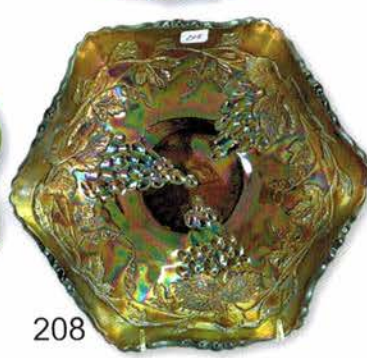

ONLINE BID INCREMENTS: \$1 - \$100/\$5 \$100 - \$200/\$10 \$200 - \$700/\$25 \$700 - \$1,500/\$50
\$1,500 - \$3,000/\$100 \$3,000 - \$5,000/\$250 \$5,000+ Auctioneer's Discretion

Compotes

Advertising

- 250 144. M'burg Hobnail Swirl 9 1/2" vase - marigold - nice
- 1900 145. M'burg Bernheimer Brothers Many Stars ruffled bowl - blue - very rare blue M'burg bowl
- 90 146. Pair of Bernheimer Brothers advertising pieces - non-Carnival Glass, quit neat!
- 200 147. Flowers & Spades ruffled bowl - peach opal - pretty
- 1600 148. M'burg Multi Fruits & Flowers 8 pc. punch set - amethyst - highly desirable, very beautiful set
- 575 149. Two Flower spt ftd ruffled bowl - red - rare bowl, nice
- 1000 150. M'burg Many Stars deep round (blank shape) bowl - amethyst - 6 point star, radium, super rare bowl, this is the way it came out of the mold, NEAT PIECE!
- 1150
1200 151. Blackberry Spray crimped edge JIP hat - aqua opal - rare, maybe the prettiest iridized Fenton aqua opal piece I have sold
- 1450 152. Hearts & Flowers 9" plate w/ribbed back - white - rare, super pretty irid.
- 525 153. Hearts & Flowers 9" plate w/ribbed back - marigold - also a beauty
- 500 154. M'burg Night Stars bonbon - green - radium, scarce, nice
- 1650 155. M'burg Night Stars bonbon - amethyst - radium, scarce, pretty
- 950 156. M'burg Night Stars bonbon - marigold - radium, dark & super, maybe the rarest color
- 725 157. Stippled Grape & Cable Variant PCE bowl w/ribbed back - aqua opal - scarce, nice
- 450 158. Stippled Grape & Cable PCE bowl w/ribbed back - ice blue - super irid., scarce
- 250 159. Ballards Merced Cal. advertising ruffled bowl - amethyst - repaired chip on base
- 1100 160. M'burg Wild Rose kerosene lamp - green - 5 1/2" base, 9" tall, radium, super
- 675 161. M'burg Wild Rose kerosene lamp - amethyst - 5 1/2" base, 8 1/2" tall, radium, very pretty, chip on flat of bottom
- 1250 162. M'burg Wild Rose kerosene lamp - marigold - 5 3/4" base, 9" tall, radium, super, another rare one
- 350 163. Flowers & Frames dome ftd deep ruffled bowl - purple - fantastic
- 625 164. Milady tankard water pitcher - blue - beautiful, very scarce
- 75 165. Milady tumbler - blue
- 3500 166. M'burg OHIO STAR 9 1/2" COMPOTE - MARIGOLD - RADIUM, EXTREMELY RARE ITEM, SUPER NICE, GREAT RARITY!
- 205 167. Imperial Grape wine bottle - smoke - scarce color, pretty
- 1300 168. M'burg Peacock at Urn 10" ruffled bowl - blue - satin, very rare color, not many around
- 325 169. Hearts & Flowers ruffled compote - aqua opal - another super butterscotch piece
- 150 170. Hearts & Flowers ruffled compote - aqua opal - pastel, base has been buffed
- 2000 171. M'burg Hobnail spittoon - green - extremely rare spittoon and nice, this one is perfect, many are damaged
- 400 172. M'burg Hobnail spittoon - amethyst - pretty irid.
- 1000 173. Rose Show ruffled bowl - emerald green - pretty irid., very rare
- 450 174. Rose Show ruffled bowl - aqua opal - butterscotch, nice
- 950 175. Cosmos & Cane spittoon shaped compote - honey amber - neat piece, nice
- 800 176. Stippled Three Fruits 9" plate w/ribbed back - sapphire - rare plate, pretty irid.
- 700 177. Geo. W. Getts. Pianos N. Dak advertising handgrip plate - amethyst - scarce & nice
- 1350 178. M'burg Seaweed 10" IC shaped bowl - green - satin, nice, rare
- 375 179. Acorn Burrs 7 pc. water set - marigold - dark, nice
- 900 180. M'burg Hanging Cherries 3 in 1 edge sauce - blue - satin, another great M'burg sauce
- 700 181. M'burg Hanging Cherries 3 in 1 edge sauce - green - satin, nice
- 725 182. Lotus & Grape 9" plate - green - scarce plate, nice
- 525 183. Lotus & Grape 9" plate - blue - scarce, nice for these
- 180 184. Leaf & Beads nut bowl - aqua opal - butterscotch, pretty
- 625 185. Adam's Rib 9" candlesticks - marigold on milk glass - scarce set
- 2100 186. M'burg Multi Fruits & Flowers tulip top 8 pc. punch set - marigold - extremely rare set, some minor polishing on collar base of bowl
- 110 187. Six Petal tri-cornered bowl - purple - pretty
- 1000 188. M'burg Big Fish IC shaped bowl - marigold - radium, super, rare in radium
- 675 189. Peacock at the Fountain ruffled compote - ice green - this one is a beauty
- 425 190. Peacock at the Fountain ruffled compote - ice blue - scarce, nice
- 2200 191. Concord 9" plate - green - scarce color, fantastic, nick on flat of base
- 850 192. Concord 9" plate - amethyst - scarce, nice
- 850 193. Fenton #349 Florentine 10" candlesticks - red - super nice, good set
- 2300 194. M'burg Elks paperweight - amethyst - very pretty irid. for these, does have typical minor nick on base
- 550 195. Tree Trunk 6 1/2" squatty vase - ice blue - super pretty irid., scarce
- 375 196. Tree Trunk 8" squatty vase - blue - very pretty
- 160 197. Tree Trunk 7" squatty vase - purple - nice
- 425 198. Tree Trunk 6 1/2" squatty vase - green - another pretty one
- 200 199. Tree Trunk 7" squatty vase - marigold - dark, pretty
- 575 200. Leaf Chain 9" plate - green - very pretty plate, as nice as these get
- 225 201. M'burg Fleur de Lis crimped edge ruffled bowl - amethyst - radium, nice
- 600 202. Six Sided candlesticks - purple - both very pretty, rare color
- 625 203. Eagle Furniture Co advertising double handgrip plate - amethyst - pretty irid., nice
- 475 204. Dragon & Lotus IC shaped bowl - peach opal - dark & beautiful
- 450 205. Lattice & Poinsettia ftd ruffled bowl - purple - very pretty
- 725 206. Zippered Loop midsize finger lamp - smoke - rare in this color, nice
- 550 207. Zippered Loop small size finger lamp - marigold - dark, nice
- 700 208. M'burg Vintage ruffled bowl w/Hobnail back - amethyst - very rare piece, haven't sold a lot of these ruffled
- 90 209. M'burg Peacock berry sauce - green - radium
- 120 210. M'burg Peacock whimsy proof - amethyst - radium, nice
- 95 211. M'burg Peacock berry sauce - marigold - radium
- 700 212. Wishbone water pitcher & 1 tumbler - green - rare color, rare pitcher, have not sold one for awhile, tumbler has tiny nick on base