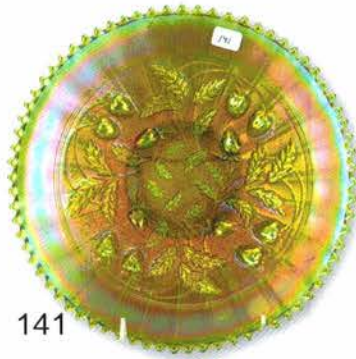

ONLINE BID INCREMENTS: \$1 - \$100/\$5 \$100 - \$200/\$10 \$200 - \$700/\$25 \$700 - \$1,500/\$50
\$1,500 - \$3,000/\$100 \$3,000 - \$5,000/\$250 \$5,000+ Auctioneer's Discretion

Compotes

Advertising

- 250 144. M'burg Hobnail Swirl 9 1/2" vase - marigold - nice
- 1900 145. M'burg Bernheimer Brothers Many Stars ruffled bowl - blue - very rare blue M'burg bowl
- 90 146. Pair of Bernheimer Brothers advertising pieces - non-Carnival Glass, quit neat!
- 200 147. Flowers & Spades ruffled bowl - peach opal - pretty
- 1600 148. M'burg Multi Fruits & Flowers 8 pc. punch set - amethyst - highly desirable, very beautiful set
- 575 149. Two Flower spt ftd ruffled bowl - red - rare bowl, nice
- 1000 150. M'burg Many Stars deep round (blank shape) bowl - amethyst - 6 point star, radium, super rare bowl, this is the way it came out of the mold, NEAT PIECE!
- 1150
1200 151. Blackberry Spray crimped edge JIP hat - aqua opal - rare, maybe the prettiest iridized Fenton aqua opal piece I have sold
- 1450 152. Hearts & Flowers 9" plate w/ribbed back - white - rare, super pretty irid.
- 525 153. Hearts & Flowers 9" plate w/ribbed back - marigold - also a beauty
- 500 154. M'burg Night Stars bonbon - green - radium, scarce, nice
- 1650 155. M'burg Night Stars bonbon - amethyst - radium, scarce, pretty
- 950 156. M'burg Night Stars bonbon - marigold - radium, dark & super, maybe the rarest color
- 725 157. Stippled Grape & Cable Variant PCE bowl w/ribbed back - aqua opal - scarce, nice
- 450 158. Stippled Grape & Cable PCE bowl w/ribbed back - ice blue - super irid., scarce
- 250 159. Ballards Merced Cal. advertising ruffled bowl - amethyst - repaired chip on base
- 1100 160. M'burg Wild Rose kerosene lamp - green - 5 1/2" base, 9" tall, radium, super
- 675 161. M'burg Wild Rose kerosene lamp - amethyst - 5 1/2" base, 8 1/2" tall, radium, very pretty, chip on flat of bottom
- 1250 162. M'burg Wild Rose kerosene lamp - marigold - 5 3/4" base, 9" tall, radium, super, another rare one
- 350 163. Flowers & Frames dome ftd deep ruffled bowl - purple - fantastic
- 625 164. Milady tankard water pitcher - blue - beautiful, very scarce
- 75 165. Milady tumbler - blue
- 3500 166. M'burg OHIO STAR 9 1/2" COMPOTE - MARIGOLD - RADIUM, EXTREMELY RARE ITEM, SUPER NICE, GREAT RARITY!
- 205 167. Imperial Grape wine bottle - smoke - scarce color, pretty
- 1300 168. M'burg Peacock at Urn 10" ruffled bowl - blue - satin, very rare color, not many around
- 325 169. Hearts & Flowers ruffled compote - aqua opal - another super butterscotch piece
- 150 170. Hearts & Flowers ruffled compote - aqua opal - pastel, base has been buffed
- 2000 171. M'burg Hobnail spittoon - green - extremely rare spittoon and nice, this one is perfect, many are damaged
- 400 172. M'burg Hobnail spittoon - amethyst - pretty irid.
- 1000 173. Rose Show ruffled bowl - emerald green - pretty irid., very rare
- 450 174. Rose Show ruffled bowl - aqua opal - butterscotch, nice
- 950 175. Cosmos & Cane spittoon shaped compote - honey amber - neat piece, nice
- 800 176. Stippled Three Fruits 9" plate w/ribbed back - sapphire - rare plate, pretty irid.
- 700 177. Geo. W. Getts. Pianos N. Dak advertising handgrip plate - amethyst - scarce & nice
- 1350 178. M'burg Seaweed 10" IC shaped bowl - green - satin, nice, rare
- 375 179. Acorn Burrs 7 pc. water set - marigold - dark, nice
- 900 180. M'burg Hanging Cherries 3 in 1 edge sauce - blue - satin, another great M'burg sauce
- 700 181. M'burg Hanging Cherries 3 in 1 edge sauce - green - satin, nice
- 725 182. Lotus & Grape 9" plate - green - scarce plate, nice
- 525 183. Lotus & Grape 9" plate - blue - scarce, nice for these
- 180 184. Leaf & Beads nut bowl - aqua opal - butterscotch, pretty
- 625 185. Adam's Rib 9" candlesticks - marigold on milk glass - scarce set
- 2100 186. M'burg Multi Fruits & Flowers tulip top 8 pc. punch set - marigold - extremely rare set, some minor polishing on collar base of bowl
- 110 187. Six Petal tri-cornered bowl - purple - pretty
- 1000 188. M'burg Big Fish IC shaped bowl - marigold - radium, super, rare in radium
- 675 189. Peacock at the Fountain ruffled compote - ice green - this one is a beauty
- 425 190. Peacock at the Fountain ruffled compote - ice blue - scarce, nice
- 2200 191. Concord 9" plate - green - scarce color, fantastic, nick on flat of base
- 850 192. Concord 9" plate - amethyst - scarce, nice
- 850 193. Fenton #349 Florentine 10" candlesticks - red - super nice, good set
- 2300 194. M'burg Elks paperweight - amethyst - very pretty irid. for these, does have typical minor nick on base
- 550 195. Tree Trunk 6 1/2" squatty vase - ice blue - super pretty irid., scarce
- 375 196. Tree Trunk 8" squatty vase - blue - very pretty
- 160 197. Tree Trunk 7" squatty vase - purple - nice
- 425 198. Tree Trunk 6 1/2" squatty vase - green - another pretty one
- 200 199. Tree Trunk 7" squatty vase - marigold - dark, pretty
- 575 200. Leaf Chain 9" plate - green - very pretty plate, as nice as these get
- 225 201. M'burg Fleur de Lis crimped edge ruffled bowl - amethyst - radium, nice
- 600 202. Six Sided candlesticks - purple - both very pretty, rare color
- 625 203. Eagle Furniture Co advertising double handgrip plate - amethyst - pretty irid., nice
- 475 204. Dragon & Lotus IC shaped bowl - peach opal - dark & beautiful
- 450 205. Lattice & Poinsettia ftd ruffled bowl - purple - very pretty
- 725 206. Zippered Loop midsize finger lamp - smoke - rare in this color, nice
- 550 207. Zippered Loop small size finger lamp - marigold - dark, nice
- 700 208. M'burg Vintage ruffled bowl w/Hobnail back - amethyst - very rare piece, haven't sold a lot of these ruffled
- 90 209. M'burg Peacock berry sauce - green - radium
- 120 210. M'burg Peacock whimsy proof - amethyst - radium, nice
- 95 211. M'burg Peacock berry sauce - marigold - radium
- 700 212. Wishbone water pitcher & 1 tumbler - green - rare color, rare pitcher, have not sold one for awhile, tumbler has tiny nick on base