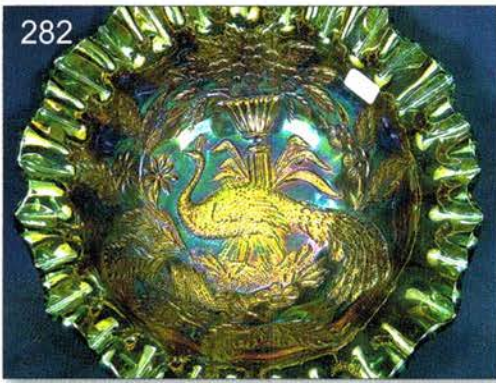

180

331

74

68

14

21

322

- 250 285. Blossomtime ruffled compote - green - scarce color, pretty
- 190 286. Blossomtime ruffled compote - purple - fantastic
- 625 287. M'burg Hanging Cherries 7" plate - marigold - satin, pretty, rare in a plate!
- 500 288. Butterfly & Berry 9" vase - red - scarce, nice
- 350 289. Fluffy Peacock water pitcher - marigold - dark from top to bottom
- 625 290. M'burg Many Stars crimped edge ruffled bowl - amethyst - 6 point star, radium, rare shape
- 190 291. Four Pillars 7" squatty vase - aqua opal - butterscotch & super, neat vase, is some polishing on foot
- 385 292. Four Pillars 7" squatty vase - blue - super pretty, one foot has chip
- 1900 293. Peter Rabbit IC shaped bowl - blue - very rare bowl, beautiful
- 375 294. Cosmos & Cane punch bowl shaped compote - honey amber - a little different shape than normal
- 650 295. M'burg Peacock at Urn giant compote - green - extremely rare, a collector's favorite
- 1100 296. M'burg Peacock at Urn giant compote - amethyst - extremely rare, a pretty example
- 400 297. Fisherman's mug - peach opal - scarce, nice
- 30 298. Fisherman's mug - purple - super pretty for these
- 520 299. M'burg Whirling Leaves tri-cornered crimped edge bowl - marigold - radium, super, another beauty
- 800 300. Stippled Grape & Cable Variant ruffled bowl w/ribbed back - sapphire - super pretty, rare color
- 300 301. Greek Key tankard water pitcher - green - very pretty pitcher, small heat check in handle in top where attached
- 225 302. Nautilus 6 1/2" whimsey vase - purple - neat
- 25 303. Etched Grapes lamp shades - marigold - a pair
- 20 304. Etched Grapes lamp shades - light marigold - could call them a clambroth color, a pair
- 800 305. M'burg Peacock 10" IC shaped bowl - amethyst - radium, super, rare & highly desirable bowl
- 200 306. Apple Blossom Twigs 9" smooth edge plate - peach opal - nice
- 1100 307. E.A. Hudson Co. Furniture 6" advertising plate - amethyst - scarce
- 165 308. DeVilbiss atomizer - marigold - has paper label on bottom
- 1200 309. M'burg Hanging Cherries ruffled sauce - blue - very rare in the ruffled version, satin, pretty
- 175 310. Cosmos & Cane volcano shaped compote - white - very rare, neat shape, 1" crack in foot
- 50 311. Brass double lamp w/Imperial Primrose Panels pastel marigold shades
- 350 312. Border Plants deep ruffled dome ftd bowl - purple - super
- 275 313. N's Thin Rib 7" squatty vase - ice blue - scarce, nice
- 325 314. Peacocks 9" plate w/ribbed back - purple - has electric highlights, nice
- 550 315. M'burg Peacock at Urn 7" shotgun 3 in 1 edge bowl - amethyst - radium, super, as nice as I've seen them
- 155 316. DeVilbiss atomizer - marigold - bottom marked
- 425 317. Fanciful 9" plate - purple - super
- 425 318. M'burg Nesting Swan ruffled bowl - marigold - radium, super pretty w/lots of yellow irid.
- 725 319. Blackberry Block tankard water pitcher - blue - scarce, pretty
- 275 320. M'burg Peacock IC sauce - green - radium, super, aren't these little sauces just wonderful!
- 25 321. Lot of 3 lamp shades -1 smoke Imperial Mayflower and 2 marigold Imperial etched shades
- 800 322. M'burg Wild Rose sewing lamp - green - 6 3/8" base, 8 1/2" tall, super scarce & nice
- 20 323. Delta Base 9" candlesticks - smoke
- 350 324. Dreibus Parfait Sweets advertising ruffled bowl - amethyst - very pretty, scarce
- 750 325. M'burg Tulip ruffled compote - marigold - super rare compote, highly desirable, neat!
- 325 326. M'burg Rosalind ruffled sauce - amethyst - satin, rare, another great one!
- 450 327. M'burg Rosalind ruffled sauce - green - satin, pretty, another one and not done yet!
- 350 328. M'burg Multi Fruits & Flowers sherbet - green - radium, nice
- 325 329. M'burg Fleur de Lis IC shaped bowl - amethyst - radium, pretty
- 50 330. Peacock & Grape ruffled bowl - amethyst - nice
- 800 331. M'burg Seaweed IC shaped sauce - marigold - radium, extremely rare and just darn cool!
- 275 332. N's Peacock at Urn master IC bowl - purple - scarce, nice
- 2000 333. Utah Liquor Co. advertising 6" plate - amethyst - rare, highly desirable
- 250 334. Diamond Points 10 1/2" vase - aqua opal - very pretty, heat check in base
- 3600 335. Rose Tree IC shaped bowl - blue - very rare shape & pretty, a great rarity
- 120 336. M'burg Holly Sprig 6" deep round bowl - amethyst - radium, super, this is the blank shape for the 7" bowl
- 570 337. M'burg Courthouse IC shaped bowl - amethyst - radium, nice
- 1500 338. M'burg Deep Grape round compote - marigold - have you ever seen so many rare M'burg compotes in one auction?
- 1300 339. M'burg Trout & Fly IC shaped bowl - lavender - rare color, fantastic irid., this fish is gorgeous!
- 190 340. Jockey Club advertising handgrip plate - amethyst - two large chips on base
- 225 341. Fenton Peacock at Urn 9" plate - blue - pretty
- 1900 342. M'burg Trout & Fly square shaped bowl - green - satin, pretty, rare
- 65 343. M'burg Peacock berry sauce - amethyst
- 275 344. Chesterfield candlesticks - amberina - neat set
- 800 345. M'burg Wild Rose jumbo kerosene lamp - marigold - 7" base, 10" tall, rare lamp
- 95 346. Lot of 3 contemporary pcs.
- 110 347. Belle hatpin - purple
- 50 348. Basketflower w/metal frame hatpin - purple
- 250 349. Penstar hatpin - purple
- 90 350. Dimples & Brilliance hatpin - purple
- 50 351. Tufted Throw Pillow hatpin - purple
- 325 352. Flying Bat hatpin - purple
- 70 353. Turban hatpin - purple
- 30 354. Top of the Morning hatpin - purple
- 95 355. Diamond Sphere hatpin - purple - looks similar
- 110 356. Elegance hatpin - purple
- 170 357. Dogwood hatpin - purple
- 65 358. Bars & Beads hatpin - purple
- 55 359. Lot of 3 hatpins - purple - Garden Path has small chip on edge
- 55 360. Lot of 5 hatpins - one Sterling, one painted
- 55 361. Lot of 2 hatpins - purple
- 50 362. Lot of 2 painted Rooster hatpins - amber & blue