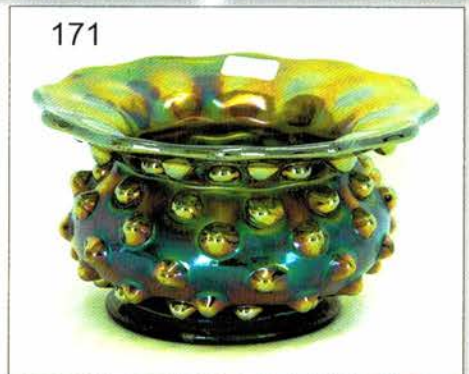

180

331

74

68

14

21

322

- 250 285. Blossomtime ruffled compote - green - scarce color, pretty
- 190 286. Blossomtime ruffled compote - purple - fantastic
- 625 287. M'burg Hanging Cherries 7" plate - marigold - satin, pretty, rare in a plate!
- 500 288. Butterfly & Berry 9" vase - red - scarce, nice
- 350 289. Fluffy Peacock water pitcher - marigold - dark from top to bottom
- 625 290. M'burg Many Stars crimped edge ruffled bowl - amethyst - 6 point star, radium, rare shape
- 190 291. Four Pillars 7" squatty vase - aqua opal - butterscotch & super, neat vase, is some polishing on foot
- 385 292. Four Pillars 7" squatty vase - blue - super pretty, one foot has chip
- 1900 293. Peter Rabbit IC shaped bowl - blue - very rare bowl, beautiful
- 375 294. Cosmos & Cane punch bowl shaped compote - honey amber - a little different shape than normal
- 650 295. M'burg Peacock at Urn giant compote - green - extremely rare, a collector's favorite
- 1100 296. M'burg Peacock at Urn giant compote - amethyst - extremely rare, a pretty example
- 400 297. Fisherman's mug - peach opal - scarce, nice
- 30 298. Fisherman's mug - purple - super pretty for these
- 520 299. M'burg Whirling Leaves tri-cornered crimped edge bowl - marigold - radium, super, another beauty
- 800 300. Stippled Grape & Cable Variant ruffled bowl w/ribbed back - sapphire - super pretty, rare color
- 300 301. Greek Key tankard water pitcher - green - very pretty pitcher, small heat check in handle in top where attached
- 225 302. Nautilus 6 1/2" whimsey vase - purple - neat
- 25 303. Etched Grapes lamp shades - marigold - a pair
- 20 304. Etched Grapes lamp shades - light marigold - could call them a clambroth color, a pair
- 800 305. M'burg Peacock 10" IC shaped bowl - amethyst - radium, super, rare & highly desirable bowl
- 200 306. Apple Blossom Twigs 9" smooth edge plate - peach opal - nice
- 1100 307. E.A. Hudson Co. Furniture 6" advertising plate - amethyst - scarce
- 165 308. DeVilbiss atomizer - marigold - has paper label on bottom
- 1200 309. M'burg Hanging Cherries ruffled sauce - blue - very rare in the ruffled version, satin, pretty
- 175 310. Cosmos & Cane volcano shaped compote - white - very rare, neat shape, 1" crack in foot
- 50 311. Brass double lamp w/Imperial Primrose Panels pastel marigold shades
- 350 312. Border Plants deep ruffled dome ftd bowl - purple - super
- 275 313. N's Thin Rib 7" squatty vase - ice blue - scarce, nice
- 325 314. Peacocks 9" plate w/ribbed back - purple - has electric highlights, nice
- 550 315. M'burg Peacock at Urn 7" shotgun 3 in 1 edge bowl - amethyst - radium, super, as nice as I've seen them
- 155 316. DeVilbiss atomizer - marigold - bottom marked
- 425 317. Fanciful 9" plate - purple - super
- 425 318. M'burg Nesting Swan ruffled bowl - marigold - radium, super pretty w/lots of yellow irid.
- 725 319. Blackberry Block tankard water pitcher - blue - scarce, pretty
- 275 320. M'burg Peacock IC sauce - green - radium, super, aren't these little sauces just wonderful!
- 25 321. Lot of 3 lamp shades -1 smoke Imperial Mayflower and 2 marigold Imperial etched shades
- 800 322. M'burg Wild Rose sewing lamp - green - 6 3/8" base, 8 1/2" tall, super scarce & nice
- 20 323. Delta Base 9" candlesticks - smoke
- 350 324. Dreibus Parfait Sweets advertising ruffled bowl - amethyst - very pretty, scarce
- 750 325. M'burg Tulip ruffled compote - marigold - super rare compote, highly desirable, neat!
- 325 326. M'burg Rosalind ruffled sauce - amethyst - satin, rare, another great one!
- 450 327. M'burg Rosalind ruffled sauce - green - satin, pretty, another one and not done yet!
- 350 328. M'burg Multi Fruits & Flowers sherbet - green - radium, nice
- 325 329. M'burg Fleur de Lis IC shaped bowl - amethyst - radium, pretty
- 50 330. Peacock & Grape ruffled bowl - amethyst - nice
- 800 331. M'burg Seaweed IC shaped sauce - marigold - radium, extremely rare and just darn cool!
- 275 332. N's Peacock at Urn master IC bowl - purple - scarce, nice
- 2000 333. Utah Liquor Co. advertising 6" plate - amethyst - rare, highly desirable
- 250 334. Diamond Points 10 1/2" vase - aqua opal - very pretty, heat check in base
- 3600 335. Rose Tree IC shaped bowl - blue - very rare shape & pretty, a great rarity
- 120 336. M'burg Holly Sprig 6" deep round bowl - amethyst - radium, super, this is the blank shape for the 7" bowl
- 570 337. M'burg Courthouse IC shaped bowl - amethyst - radium, nice
- 1500 338. M'burg Deep Grape round compote - marigold - have you ever seen so many rare M'burg compotes in one auction?
- 1300 339. M'burg Trout & Fly IC shaped bowl - lavender - rare color, fantastic irid., this fish is gorgeous!
- 190 340. Jockey Club advertising handgrip plate - amethyst - two large chips on base
- 225 341. Fenton Peacock at Urn 9" plate - blue - pretty
- 1900 342. M'burg Trout & Fly square shaped bowl - green - satin, pretty, rare
- 65 343. M'burg Peacock berry sauce - amethyst
- 275 344. Chesterfield candlesticks - amberina - neat set
- 800 345. M'burg Wild Rose jumbo kerosene lamp - marigold - 7" base, 10" tall, rare lamp
- 95 346. Lot of 3 contemporary pcs.
- 110 347. Belle hatpin - purple
- 50 348. Basketflower w/metal frame hatpin - purple
- 250 349. Penstar hatpin - purple
- 90 350. Dimples & Brilliance hatpin - purple
- 50 351. Tufted Throw Pillow hatpin - purple
- 325 352. Flying Bat hatpin - purple
- 70 353. Turban hatpin - purple
- 30 354. Top of the Morning hatpin - purple
- 95 355. Diamond Sphere hatpin - purple - looks similar
- 110 356. Elegance hatpin - purple
- 170 357. Dogwood hatpin - purple
- 65 358. Bars & Beads hatpin - purple
- 55 359. Lot of 3 hatpins - purple - Garden Path has small chip on edge
- 55 360. Lot of 5 hatpins - one Sterling, one painted
- 55 361. Lot of 2 hatpins - purple
- 50 362. Lot of 2 painted Rooster hatpins - amber & blue