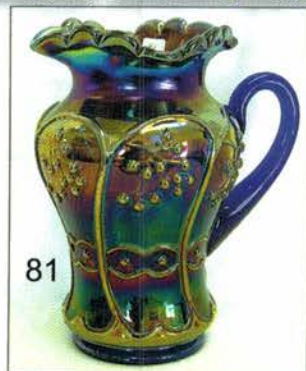

180

331

74

68

14

21

322

- 250 285. Blossomtime ruffled compote - green - scarce color, pretty
- 190 286. Blossomtime ruffled compote - purple - fantastic
- 625 287. M'burg Hanging Cherries 7" plate - marigold - satin, pretty, rare in a plate!
- 500 288. Butterfly & Berry 9" vase - red - scarce, nice
- 350 289. Fluffy Peacock water pitcher - marigold - dark from top to bottom
- 625 290. M'burg Many Stars crimped edge ruffled bowl - amethyst - 6 point star, radium, rare shape
- 190 291. Four Pillars 7" squatty vase - aqua opal - butterscotch & super, neat vase, is some polishing on foot
- 385 292. Four Pillars 7" squatty vase - blue - super pretty, one foot has chip
- 1900 293. Peter Rabbit IC shaped bowl - blue - very rare bowl, beautiful
- 375 294. Cosmos & Cane punch bowl shaped compote - honey amber - a little different shape than normal
- 650 295. M'burg Peacock at Urn giant compote - green - extremely rare, a collector's favorite
- 1100 296. M'burg Peacock at Urn giant compote - amethyst - extremely rare, a pretty example
- 400 297. Fisherman's mug - peach opal - scarce, nice
- 30 298. Fisherman's mug - purple - super pretty for these
- 520 299. M'burg Whirling Leaves tri-cornered crimped edge bowl - marigold - radium, super, another beauty
- 800 300. Stippled Grape & Cable Variant ruffled bowl w/ribbed back - sapphire - super pretty, rare color
- 300 301. Greek Key tankard water pitcher - green - very pretty pitcher, small heat check in handle in top where attached
- 225 302. Nautilus 6 1/2" whimsey vase - purple - neat
- 25 303. Etched Grapes lamp shades - marigold - a pair
- 20 304. Etched Grapes lamp shades - light marigold - could call them a clambroth color, a pair
- 800 305. M'burg Peacock 10" IC shaped bowl - amethyst - radium, super, rare & highly desirable bowl
- 200 306. Apple Blossom Twigs 9" smooth edge plate - peach opal - nice
- 1100 307. E.A. Hudson Co. Furniture 6" advertising plate - amethyst - scarce
- 165 308. DeVilbiss atomizer - marigold - has paper label on bottom
- 1200 309. M'burg Hanging Cherries ruffled sauce - blue - very rare in the ruffled version, satin, pretty
- 175 310. Cosmos & Cane volcano shaped compote - white - very rare, neat shape, 1" crack in foot
- 50 311. Brass double lamp w/Imperial Primrose Panels pastel marigold shades
- 350 312. Border Plants deep ruffled dome ftd bowl - purple - super
- 275 313. N's Thin Rib 7" squatty vase - ice blue - scarce, nice
- 325 314. Peacocks 9" plate w/ribbed back - purple - has electric highlights, nice
- 550 315. M'burg Peacock at Urn 7" shotgun 3 in 1 edge bowl - amethyst - radium, super, as nice as I've seen them
- 155 316. DeVilbiss atomizer - marigold - bottom marked
- 425 317. Fanciful 9" plate - purple - super
- 425 318. M'burg Nesting Swan ruffled bowl - marigold - radium, super pretty w/lots of yellow irid.
- 725 319. Blackberry Block tankard water pitcher - blue - scarce, pretty
- 275 320. M'burg Peacock IC sauce - green - radium, super, aren't these little sauces just wonderful!
- 25 321. Lot of 3 lamp shades -1 smoke Imperial Mayflower and 2 marigold Imperial etched shades
- 800 322. M'burg Wild Rose sewing lamp - green - 6 3/8" base, 8 1/2" tall, super scarce & nice
- 20 323. Delta Base 9" candlesticks - smoke
- 350 324. Dreibus Parfait Sweets advertising ruffled bowl - amethyst - very pretty, scarce
- 750 325. M'burg Tulip ruffled compote - marigold - super rare compote, highly desirable, neat!
- 325 326. M'burg Rosalind ruffled sauce - amethyst - satin, rare, another great one!
- 450 327. M'burg Rosalind ruffled sauce - green - satin, pretty, another one and not done yet!
- 350 328. M'burg Multi Fruits & Flowers sherbet - green - radium, nice
- 325 329. M'burg Fleur de Lis IC shaped bowl - amethyst - radium, pretty
- 50 330. Peacock & Grape ruffled bowl - amethyst - nice
- 800 331. M'burg Seaweed IC shaped sauce - marigold - radium, extremely rare and just darn cool!
- 275 332. N's Peacock at Urn master IC bowl - purple - scarce, nice
- 2000 333. Utah Liquor Co. advertising 6" plate - amethyst - rare, highly desirable
- 250 334. Diamond Points 10 1/2" vase - aqua opal - very pretty, heat check in base
- 3600 335. Rose Tree IC shaped bowl - blue - very rare shape & pretty, a great rarity
- 120 336. M'burg Holly Sprig 6" deep round bowl - amethyst - radium, super, this is the blank shape for the 7" bowl
- 570 337. M'burg Courthouse IC shaped bowl - amethyst - radium, nice
- 1500 338. M'burg Deep Grape round compote - marigold - have you ever seen so many rare M'burg compotes in one auction?
- 1300 339. M'burg Trout & Fly IC shaped bowl - lavender - rare color, fantastic irid., this fish is gorgeous!
- 190 340. Jockey Club advertising handgrip plate - amethyst - two large chips on base
- 225 341. Fenton Peacock at Urn 9" plate - blue - pretty
- 1900 342. M'burg Trout & Fly square shaped bowl - green - satin, pretty, rare
- 65 343. M'burg Peacock berry sauce - amethyst
- 275 344. Chesterfield candlesticks - amberina - neat set
- 800 345. M'burg Wild Rose jumbo kerosene lamp - marigold - 7" base, 10" tall, rare lamp
- 95 346. Lot of 3 contemporary pcs.
- 110 347. Belle hatpin - purple
- 50 348. Basketflower w/metal frame hatpin - purple
- 250 349. Penstar hatpin - purple
- 90 350. Dimples & Brilliance hatpin - purple
- 50 351. Tufted Throw Pillow hatpin - purple
- 325 352. Flying Bat hatpin - purple
- 70 353. Turban hatpin - purple
- 30 354. Top of the Morning hatpin - purple
- 95 355. Diamond Sphere hatpin - purple - looks similar
- 110 356. Elegance hatpin - purple
- 170 357. Dogwood hatpin - purple
- 65 358. Bars & Beads hatpin - purple
- 55 359. Lot of 3 hatpins - purple - Garden Path has small chip on edge
- 55 360. Lot of 5 hatpins - one Sterling, one painted
- 55 361. Lot of 2 hatpins - purple
- 50 362. Lot of 2 painted Rooster hatpins - amber & blue