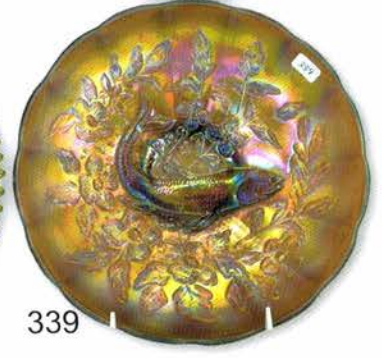

ONLINE BID INCREMENTS: \$1 - \$100/\$5 \$100 - \$200/\$10 \$200 - \$700/\$25 \$700 - \$1,500/\$50
\$1,500 - \$3,000/\$100 \$3,000 - \$5,000/\$250 \$5,000+ Auctioneer's Discretion

Compotes

Advertising

- 250 144. M'burg Hobnail Swirl 9 1/2" vase - marigold - nice
- 1900 145. M'burg Bernheimer Brothers Many Stars ruffled bowl - blue - very rare blue M'burg bowl
- 90 146. Pair of Bernheimer Brothers advertising pieces - non-Carnival Glass, quit neat!
- 200 147. Flowers & Spades ruffled bowl - peach opal - pretty
- 1600 148. M'burg Multi Fruits & Flowers 8 pc. punch set - amethyst - highly desirable, very beautiful set
- 575 149. Two Flower spt ftd ruffled bowl - red - rare bowl, nice
- 1000 150. M'burg Many Stars deep round (blank shape) bowl - amethyst - 6 point star, radium, super rare bowl, this is the way it came out of the mold, NEAT PIECE!
- 1150
1200 151. Blackberry Spray crimped edge JIP hat - aqua opal - rare, maybe the prettiest iridized Fenton aqua opal piece I have sold
- 1450 152. Hearts & Flowers 9" plate w/ribbed back - white - rare, super pretty irid.
- 525 153. Hearts & Flowers 9" plate w/ribbed back - marigold - also a beauty
- 500 154. M'burg Night Stars bonbon - green - radium, scarce, nice
- 1650 155. M'burg Night Stars bonbon - amethyst - radium, scarce, pretty
- 950 156. M'burg Night Stars bonbon - marigold - radium, dark & super, maybe the rarest color
- 725 157. Stippled Grape & Cable Variant PCE bowl w/ribbed back - aqua opal - scarce, nice
- 450 158. Stippled Grape & Cable PCE bowl w/ribbed back - ice blue - super irid., scarce
- 250 159. Ballards Merced Cal. advertising ruffled bowl - amethyst - repaired chip on base
- 1100 160. M'burg Wild Rose kerosene lamp - green - 5 1/2" base, 9" tall, radium, super
- 675 161. M'burg Wild Rose kerosene lamp - amethyst - 5 1/2" base, 8 1/2" tall, radium, very pretty, chip on flat of bottom
- 1250 162. M'burg Wild Rose kerosene lamp - marigold - 5 3/4" base, 9" tall, radium, super, another rare one
- 350 163. Flowers & Frames dome ftd deep ruffled bowl - purple - fantastic
- 625 164. Milady tankard water pitcher - blue - beautiful, very scarce
- 75 165. Milady tumbler - blue
- 3500 166. M'burg OHIO STAR 9 1/2" COMPOTE - MARIGOLD - RADIUM, EXTREMELY RARE ITEM, SUPER NICE, GREAT RARITY!
- 205 167. Imperial Grape wine bottle - smoke - scarce color, pretty
- 1300 168. M'burg Peacock at Urn 10" ruffled bowl - blue - satin, very rare color, not many around
- 325 169. Hearts & Flowers ruffled compote - aqua opal - another super butterscotch piece
- 150 170. Hearts & Flowers ruffled compote - aqua opal - pastel, base has been buffed
- 2000 171. M'burg Hobnail spittoon - green - extremely rare spittoon and nice, this one is perfect, many are damaged
- 400 172. M'burg Hobnail spittoon - amethyst - pretty irid.
- 1000 173. Rose Show ruffled bowl - emerald green - pretty irid., very rare
- 450 174. Rose Show ruffled bowl - aqua opal - butterscotch, nice
- 950 175. Cosmos & Cane spittoon shaped compote - honey amber - neat piece, nice
- 800 176. Stippled Three Fruits 9" plate w/ribbed back - sapphire - rare plate, pretty irid.
- 700 177. Geo. W. Getts. Pianos N. Dak advertising handgrip plate - amethyst - scarce & nice
- 1350 178. M'burg Seaweed 10" IC shaped bowl - green - satin, nice, rare
- 375 179. Acorn Burrs 7 pc. water set - marigold - dark, nice
- 900 180. M'burg Hanging Cherries 3 in 1 edge sauce - blue - satin, another great M'burg sauce
- 700 181. M'burg Hanging Cherries 3 in 1 edge sauce - green - satin, nice
- 725 182. Lotus & Grape 9" plate - green - scarce plate, nice
- 525 183. Lotus & Grape 9" plate - blue - scarce, nice for these
- 180 184. Leaf & Beads nut bowl - aqua opal - butterscotch, pretty
- 625 185. Adam's Rib 9" candlesticks - marigold on milk glass - scarce set
- 2100 186. M'burg Multi Fruits & Flowers tulip top 8 pc. punch set - marigold - extremely rare set, some minor polishing on collar base of bowl
- 110 187. Six Petal tri-cornered bowl - purple - pretty
- 1000 188. M'burg Big Fish IC shaped bowl - marigold - radium, super, rare in radium
- 675 189. Peacock at the Fountain ruffled compote - ice green - this one is a beauty
- 425 190. Peacock at the Fountain ruffled compote - ice blue - scarce, nice
- 2200 191. Concord 9" plate - green - scarce color, fantastic, nick on flat of base
- 850 192. Concord 9" plate - amethyst - scarce, nice
- 850 193. Fenton #349 Florentine 10" candlesticks - red - super nice, good set
- 2300 194. M'burg Elks paperweight - amethyst - very pretty irid. for these, does have typical minor nick on base
- 550 195. Tree Trunk 6 1/2" squatty vase - ice blue - super pretty irid., scarce
- 375 196. Tree Trunk 8" squatty vase - blue - very pretty
- 160 197. Tree Trunk 7" squatty vase - purple - nice
- 425 198. Tree Trunk 6 1/2" squatty vase - green - another pretty one
- 200 199. Tree Trunk 7" squatty vase - marigold - dark, pretty
- 575 200. Leaf Chain 9" plate - green - very pretty plate, as nice as these get
- 225 201. M'burg Fleur de Lis crimped edge ruffled bowl - amethyst - radium, nice
- 600 202. Six Sided candlesticks - purple - both very pretty, rare color
- 625 203. Eagle Furniture Co advertising double handgrip plate - amethyst - pretty irid., nice
- 475 204. Dragon & Lotus IC shaped bowl - peach opal - dark & beautiful
- 450 205. Lattice & Poinsettia ftd ruffled bowl - purple - very pretty
- 725 206. Zippered Loop midsize finger lamp - smoke - rare in this color, nice
- 550 207. Zippered Loop small size finger lamp - marigold - dark, nice
- 700 208. M'burg Vintage ruffled bowl w/Hobnail back - amethyst - very rare piece, haven't sold a lot of these ruffled
- 90 209. M'burg Peacock berry sauce - green - radium
- 120 210. M'burg Peacock whimsy proof - amethyst - radium, nice
- 95 211. M'burg Peacock berry sauce - marigold - radium
- 700 212. Wishbone water pitcher & 1 tumbler - green - rare color, rare pitcher, have not sold one for awhile, tumbler has tiny nick on base