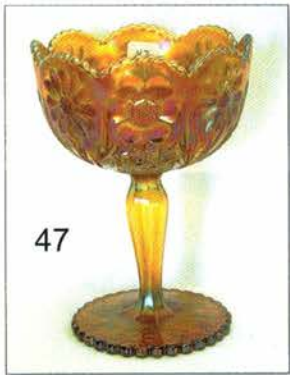

ONLINE BID INCREMENTS: \$1 - \$100/\$5 \$100 - \$200/\$10 \$200 - \$700/\$25 \$700 - \$1,500/\$50
\$1,500 - \$3,000/\$100 \$3,000 - \$5,000/\$250 \$5,000+ Auctioneer's Discretion

Compotes

Advertising

- 250 144. M'burg Hobnail Swirl 9 1/2" vase - marigold - nice
- 1900 145. M'burg Bernheimer Brothers Many Stars ruffled bowl - blue - very rare blue M'burg bowl
- 90 146. Pair of Bernheimer Brothers advertising pieces - non-Carnival Glass, quit neat!
- 200 147. Flowers & Spades ruffled bowl - peach opal - pretty
- 1600 148. M'burg Multi Fruits & Flowers 8 pc. punch set - amethyst - highly desirable, very beautiful set
- 575 149. Two Flower spt ftd ruffled bowl - red - rare bowl, nice
- 1000 150. M'burg Many Stars deep round (blank shape) bowl - amethyst - 6 point star, radium, super rare bowl, this is the way it came out of the mold, NEAT PIECE!
- 1150
1200 151. Blackberry Spray crimped edge JIP hat - aqua opal - rare, maybe the prettiest iridized Fenton aqua opal piece I have sold
- 1450 152. Hearts & Flowers 9" plate w/ribbed back - white - rare, super pretty irid.
- 525 153. Hearts & Flowers 9" plate w/ribbed back - marigold - also a beauty
- 500 154. M'burg Night Stars bonbon - green - radium, scarce, nice
- 1650 155. M'burg Night Stars bonbon - amethyst - radium, scarce, pretty
- 950 156. M'burg Night Stars bonbon - marigold - radium, dark & super, maybe the rarest color
- 725 157. Stippled Grape & Cable Variant PCE bowl w/ribbed back - aqua opal - scarce, nice
- 450 158. Stippled Grape & Cable PCE bowl w/ribbed back - ice blue - super irid., scarce
- 250 159. Ballards Merced Cal. advertising ruffled bowl - amethyst - repaired chip on base
- 1100 160. M'burg Wild Rose kerosene lamp - green - 5 1/2" base, 9" tall, radium, super
- 675 161. M'burg Wild Rose kerosene lamp - amethyst - 5 1/2" base, 8 1/2" tall, radium, very pretty, chip on flat of bottom
- 1250 162. M'burg Wild Rose kerosene lamp - marigold - 5 3/4" base, 9" tall, radium, super, another rare one
- 350 163. Flowers & Frames dome ftd deep ruffled bowl - purple - fantastic
- 625 164. Milady tankard water pitcher - blue - beautiful, very scarce
- 75 165. Milady tumbler - blue
- 3500 166. M'burg OHIO STAR 9 1/2" COMPOTE - MARIGOLD - RADIUM, EXTREMELY RARE ITEM, SUPER NICE, GREAT RARITY!
- 205 167. Imperial Grape wine bottle - smoke - scarce color, pretty
- 1300 168. M'burg Peacock at Urn 10" ruffled bowl - blue - satin, very rare color, not many around
- 325 169. Hearts & Flowers ruffled compote - aqua opal - another super butterscotch piece
- 150 170. Hearts & Flowers ruffled compote - aqua opal - pastel, base has been buffed
- 2000 171. M'burg Hobnail spittoon - green - extremely rare spittoon and nice, this one is perfect, many are damaged
- 400 172. M'burg Hobnail spittoon - amethyst - pretty irid.
- 1000 173. Rose Show ruffled bowl - emerald green - pretty irid., very rare
- 450 174. Rose Show ruffled bowl - aqua opal - butterscotch, nice
- 950 175. Cosmos & Cane spittoon shaped compote - honey amber - neat piece, nice
- 800 176. Stippled Three Fruits 9" plate w/ribbed back - sapphire - rare plate, pretty irid.
- 700 177. Geo. W. Getts. Pianos N. Dak advertising handgrip plate - amethyst - scarce & nice
- 1350 178. M'burg Seaweed 10" IC shaped bowl - green - satin, nice, rare
- 375 179. Acorn Burrs 7 pc. water set - marigold - dark, nice
- 900 180. M'burg Hanging Cherries 3 in 1 edge sauce - blue - satin, another great M'burg sauce
- 700 181. M'burg Hanging Cherries 3 in 1 edge sauce - green - satin, nice
- 725 182. Lotus & Grape 9" plate - green - scarce plate, nice
- 525 183. Lotus & Grape 9" plate - blue - scarce, nice for these
- 180 184. Leaf & Beads nut bowl - aqua opal - butterscotch, pretty
- 625 185. Adam's Rib 9" candlesticks - marigold on milk glass - scarce set
- 2100 186. M'burg Multi Fruits & Flowers tulip top 8 pc. punch set - marigold - extremely rare set, some minor polishing on collar base of bowl
- 110 187. Six Petal tri-cornered bowl - purple - pretty
- 1000 188. M'burg Big Fish IC shaped bowl - marigold - radium, super, rare in radium
- 675 189. Peacock at the Fountain ruffled compote - ice green - this one is a beauty
- 425 190. Peacock at the Fountain ruffled compote - ice blue - scarce, nice
- 2200 191. Concord 9" plate - green - scarce color, fantastic, nick on flat of base
- 850 192. Concord 9" plate - amethyst - scarce, nice
- 850 193. Fenton #349 Florentine 10" candlesticks - red - super nice, good set
- 2300 194. M'burg Elks paperweight - amethyst - very pretty irid. for these, does have typical minor nick on base
- 550 195. Tree Trunk 6 1/2" squatty vase - ice blue - super pretty irid., scarce
- 375 196. Tree Trunk 8" squatty vase - blue - very pretty
- 160 197. Tree Trunk 7" squatty vase - purple - nice
- 425 198. Tree Trunk 6 1/2" squatty vase - green - another pretty one
- 200 199. Tree Trunk 7" squatty vase - marigold - dark, pretty
- 575 200. Leaf Chain 9" plate - green - very pretty plate, as nice as these get
- 225 201. M'burg Fleur de Lis crimped edge ruffled bowl - amethyst - radium, nice
- 600 202. Six Sided candlesticks - purple - both very pretty, rare color
- 625 203. Eagle Furniture Co advertising double handgrip plate - amethyst - pretty irid., nice
- 475 204. Dragon & Lotus IC shaped bowl - peach opal - dark & beautiful
- 450 205. Lattice & Poinsettia ftd ruffled bowl - purple - very pretty
- 725 206. Zippered Loop midsize finger lamp - smoke - rare in this color, nice
- 550 207. Zippered Loop small size finger lamp - marigold - dark, nice
- 700 208. M'burg Vintage ruffled bowl w/Hobnail back - amethyst - very rare piece, haven't sold a lot of these ruffled
- 90 209. M'burg Peacock berry sauce - green - radium
- 120 210. M'burg Peacock whimsy proof - amethyst - radium, nice
- 95 211. M'burg Peacock berry sauce - marigold - radium
- 700 212. Wishbone water pitcher & 1 tumbler - green - rare color, rare pitcher, have not sold one for awhile, tumbler has tiny nick on base