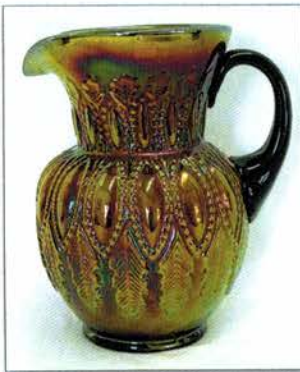

Sauces

326

327

130

139

309

140

54

180

331

74

68

14

21

322