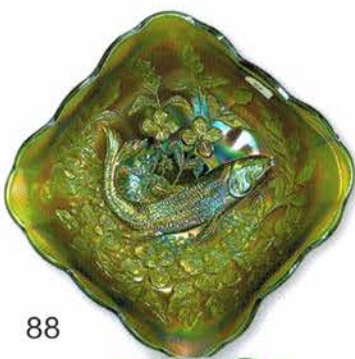

ONLINE BID INCREMENTS: \$1 - \$100/\$5 \$100 - \$200/\$10 \$200 - \$700/\$25 \$700 - \$1,500/\$50
\$1,500 - \$3,000/\$100 \$3,000 - \$5,000/\$250 \$5,000+ Auctioneer's Discretion

Compotes

Advertising

- 250 144. M'burg Hobnail Swirl 9 1/2" vase - marigold - nice
- 1900 145. M'burg Bernheimer Brothers Many Stars ruffled bowl - blue - very rare blue M'burg bowl
- 90 146. Pair of Bernheimer Brothers advertising pieces - non-Carnival Glass, quit neat!
- 200 147. Flowers & Spades ruffled bowl - peach opal - pretty
- 1600 148. M'burg Multi Fruits & Flowers 8 pc. punch set - amethyst - highly desirable, very beautiful set
- 575 149. Two Flower spt ftd ruffled bowl - red - rare bowl, nice
- 1000 150. M'burg Many Stars deep round (blank shape) bowl - amethyst - 6 point star, radium, super rare bowl, this is the way it came out of the mold, NEAT PIECE!
- 1150
1200 151. Blackberry Spray crimped edge JIP hat - aqua opal - rare, maybe the prettiest iridized Fenton aqua opal piece I have sold
- 1450 152. Hearts & Flowers 9" plate w/ribbed back - white - rare, super pretty irid.
- 525 153. Hearts & Flowers 9" plate w/ribbed back - marigold - also a beauty
- 500 154. M'burg Night Stars bonbon - green - radium, scarce, nice
- 1650 155. M'burg Night Stars bonbon - amethyst - radium, scarce, pretty
- 950 156. M'burg Night Stars bonbon - marigold - radium, dark & super, maybe the rarest color
- 725 157. Stippled Grape & Cable Variant PCE bowl w/ribbed back - aqua opal - scarce, nice
- 450 158. Stippled Grape & Cable PCE bowl w/ribbed back - ice blue - super irid., scarce
- 250 159. Ballards Merced Cal. advertising ruffled bowl - amethyst - repaired chip on base
- 1100 160. M'burg Wild Rose kerosene lamp - green - 5 1/2" base, 9" tall, radium, super
- 675 161. M'burg Wild Rose kerosene lamp - amethyst - 5 1/2" base, 8 1/2" tall, radium, very pretty, chip on flat of bottom
- 1250 162. M'burg Wild Rose kerosene lamp - marigold - 5 3/4" base, 9" tall, radium, super, another rare one
- 350 163. Flowers & Frames dome ftd deep ruffled bowl - purple - fantastic
- 625 164. Milady tankard water pitcher - blue - beautiful, very scarce
- 75 165. Milady tumbler - blue
- 3500 166. M'burg OHIO STAR 9 1/2" COMPOTE - MARIGOLD - RADIUM, EXTREMELY RARE ITEM, SUPER NICE, GREAT RARITY!
- 205 167. Imperial Grape wine bottle - smoke - scarce color, pretty
- 1300 168. M'burg Peacock at Urn 10" ruffled bowl - blue - satin, very rare color, not many around
- 325 169. Hearts & Flowers ruffled compote - aqua opal - another super butterscotch piece
- 150 170. Hearts & Flowers ruffled compote - aqua opal - pastel, base has been buffed
- 2000 171. M'burg Hobnail spittoon - green - extremely rare spittoon and nice, this one is perfect, many are damaged
- 400 172. M'burg Hobnail spittoon - amethyst - pretty irid.
- 1000 173. Rose Show ruffled bowl - emerald green - pretty irid., very rare
- 450 174. Rose Show ruffled bowl - aqua opal - butterscotch, nice
- 950 175. Cosmos & Cane spittoon shaped compote - honey amber - neat piece, nice
- 800 176. Stippled Three Fruits 9" plate w/ribbed back - sapphire - rare plate, pretty irid.
- 700 177. Geo. W. Getts. Pianos N. Dak advertising handgrip plate - amethyst - scarce & nice
- 1350 178. M'burg Seaweed 10" IC shaped bowl - green - satin, nice, rare
- 375 179. Acorn Burrs 7 pc. water set - marigold - dark, nice
- 900 180. M'burg Hanging Cherries 3 in 1 edge sauce - blue - satin, another great M'burg sauce
- 700 181. M'burg Hanging Cherries 3 in 1 edge sauce - green - satin, nice
- 725 182. Lotus & Grape 9" plate - green - scarce plate, nice
- 525 183. Lotus & Grape 9" plate - blue - scarce, nice for these
- 180 184. Leaf & Beads nut bowl - aqua opal - butterscotch, pretty
- 625 185. Adam's Rib 9" candlesticks - marigold on milk glass - scarce set
- 2100 186. M'burg Multi Fruits & Flowers tulip top 8 pc. punch set - marigold - extremely rare set, some minor polishing on collar base of bowl
- 110 187. Six Petal tri-cornered bowl - purple - pretty
- 1000 188. M'burg Big Fish IC shaped bowl - marigold - radium, super, rare in radium
- 675 189. Peacock at the Fountain ruffled compote - ice green - this one is a beauty
- 425 190. Peacock at the Fountain ruffled compote - ice blue - scarce, nice
- 2200 191. Concord 9" plate - green - scarce color, fantastic, nick on flat of base
- 850 192. Concord 9" plate - amethyst - scarce, nice
- 850 193. Fenton #349 Florentine 10" candlesticks - red - super nice, good set
- 2300 194. M'burg Elks paperweight - amethyst - very pretty irid. for these, does have typical minor nick on base
- 550 195. Tree Trunk 6 1/2" squatty vase - ice blue - super pretty irid., scarce
- 375 196. Tree Trunk 8" squatty vase - blue - very pretty
- 160 197. Tree Trunk 7" squatty vase - purple - nice
- 425 198. Tree Trunk 6 1/2" squatty vase - green - another pretty one
- 200 199. Tree Trunk 7" squatty vase - marigold - dark, pretty
- 575 200. Leaf Chain 9" plate - green - very pretty plate, as nice as these get
- 225 201. M'burg Fleur de Lis crimped edge ruffled bowl - amethyst - radium, nice
- 600 202. Six Sided candlesticks - purple - both very pretty, rare color
- 625 203. Eagle Furniture Co advertising double handgrip plate - amethyst - pretty irid., nice
- 475 204. Dragon & Lotus IC shaped bowl - peach opal - dark & beautiful
- 450 205. Lattice & Poinsettia ftd ruffled bowl - purple - very pretty
- 725 206. Zippered Loop midsize finger lamp - smoke - rare in this color, nice
- 550 207. Zippered Loop small size finger lamp - marigold - dark, nice
- 700 208. M'burg Vintage ruffled bowl w/Hobnail back - amethyst - very rare piece, haven't sold a lot of these ruffled
- 90 209. M'burg Peacock berry sauce - green - radium
- 120 210. M'burg Peacock whimsy proof - amethyst - radium, nice
- 95 211. M'burg Peacock berry sauce - marigold - radium
- 700 212. Wishbone water pitcher & 1 tumbler - green - rare color, rare pitcher, have not sold one for awhile, tumbler has tiny nick on base