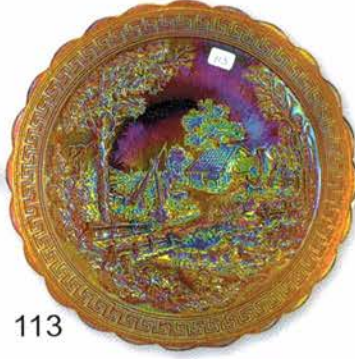

ONLINE BID INCREMENTS: \$1 - \$100/\$5 \$100 - \$200/\$10 \$200 - \$700/\$25 \$700 - \$1,500/\$50
\$1,500 - \$3,000/\$100 \$3,000 - \$5,000/\$250 \$5,000+ Auctioneer's Discretion

Compotes

Advertising

- 250 144. M'burg Hobnail Swirl 9 1/2" vase - marigold - nice
- 1900 145. M'burg Bernheimer Brothers Many Stars ruffled bowl - blue - very rare blue M'burg bowl
- 90 146. Pair of Bernheimer Brothers advertising pieces - non-Carnival Glass, quit neat!
- 200 147. Flowers & Spades ruffled bowl - peach opal - pretty
- 1600 148. M'burg Multi Fruits & Flowers 8 pc. punch set - amethyst - highly desirable, very beautiful set
- 575 149. Two Flower spt ftd ruffled bowl - red - rare bowl, nice
- 1000 150. M'burg Many Stars deep round (blank shape) bowl - amethyst - 6 point star, radium, super rare bowl, this is the way it came out of the mold, NEAT PIECE!
- 1150
1200 151. Blackberry Spray crimped edge JIP hat - aqua opal - rare, maybe the prettiest iridized Fenton aqua opal piece I have sold
- 1450 152. Hearts & Flowers 9" plate w/ribbed back - white - rare, super pretty irid.
- 525 153. Hearts & Flowers 9" plate w/ribbed back - marigold - also a beauty
- 500 154. M'burg Night Stars bonbon - green - radium, scarce, nice
- 1650 155. M'burg Night Stars bonbon - amethyst - radium, scarce, pretty
- 950 156. M'burg Night Stars bonbon - marigold - radium, dark & super, maybe the rarest color
- 725 157. Stippled Grape & Cable Variant PCE bowl w/ribbed back - aqua opal - scarce, nice
- 450 158. Stippled Grape & Cable PCE bowl w/ribbed back - ice blue - super irid., scarce
- 250 159. Ballards Merced Cal. advertising ruffled bowl - amethyst - repaired chip on base
- 1100 160. M'burg Wild Rose kerosene lamp - green - 5 1/2" base, 9" tall, radium, super
- 675 161. M'burg Wild Rose kerosene lamp - amethyst - 5 1/2" base, 8 1/2" tall, radium, very pretty, chip on flat of bottom
- 1250 162. M'burg Wild Rose kerosene lamp - marigold - 5 3/4" base, 9" tall, radium, super, another rare one
- 350 163. Flowers & Frames dome ftd deep ruffled bowl - purple - fantastic
- 625 164. Milady tankard water pitcher - blue - beautiful, very scarce
- 75 165. Milady tumbler - blue
- 3500 166. M'burg OHIO STAR 9 1/2" COMPOTE - MARIGOLD - RADIUM, EXTREMELY RARE ITEM, SUPER NICE, GREAT RARITY!
- 205 167. Imperial Grape wine bottle - smoke - scarce color, pretty
- 1300 168. M'burg Peacock at Urn 10" ruffled bowl - blue - satin, very rare color, not many around
- 325 169. Hearts & Flowers ruffled compote - aqua opal - another super butterscotch piece
- 150 170. Hearts & Flowers ruffled compote - aqua opal - pastel, base has been buffed
- 2000 171. M'burg Hobnail spittoon - green - extremely rare spittoon and nice, this one is perfect, many are damaged
- 400 172. M'burg Hobnail spittoon - amethyst - pretty irid.
- 1000 173. Rose Show ruffled bowl - emerald green - pretty irid., very rare
- 450 174. Rose Show ruffled bowl - aqua opal - butterscotch, nice
- 950 175. Cosmos & Cane spittoon shaped compote - honey amber - neat piece, nice
- 800 176. Stippled Three Fruits 9" plate w/ribbed back - sapphire - rare plate, pretty irid.
- 700 177. Geo. W. Getts. Pianos N. Dak advertising handgrip plate - amethyst - scarce & nice
- 1350 178. M'burg Seaweed 10" IC shaped bowl - green - satin, nice, rare
- 375 179. Acorn Burrs 7 pc. water set - marigold - dark, nice
- 900 180. M'burg Hanging Cherries 3 in 1 edge sauce - blue - satin, another great M'burg sauce
- 700 181. M'burg Hanging Cherries 3 in 1 edge sauce - green - satin, nice
- 725 182. Lotus & Grape 9" plate - green - scarce plate, nice
- 525 183. Lotus & Grape 9" plate - blue - scarce, nice for these
- 180 184. Leaf & Beads nut bowl - aqua opal - butterscotch, pretty
- 625 185. Adam's Rib 9" candlesticks - marigold on milk glass - scarce set
- 2100 186. M'burg Multi Fruits & Flowers tulip top 8 pc. punch set - marigold - extremely rare set, some minor polishing on collar base of bowl
- 110 187. Six Petal tri-cornered bowl - purple - pretty
- 1000 188. M'burg Big Fish IC shaped bowl - marigold - radium, super, rare in radium
- 675 189. Peacock at the Fountain ruffled compote - ice green - this one is a beauty
- 425 190. Peacock at the Fountain ruffled compote - ice blue - scarce, nice
- 2200 191. Concord 9" plate - green - scarce color, fantastic, nick on flat of base
- 850 192. Concord 9" plate - amethyst - scarce, nice
- 850 193. Fenton #349 Florentine 10" candlesticks - red - super nice, good set
- 2300 194. M'burg Elks paperweight - amethyst - very pretty irid. for these, does have typical minor nick on base
- 550 195. Tree Trunk 6 1/2" squatty vase - ice blue - super pretty irid., scarce
- 375 196. Tree Trunk 8" squatty vase - blue - very pretty
- 160 197. Tree Trunk 7" squatty vase - purple - nice
- 425 198. Tree Trunk 6 1/2" squatty vase - green - another pretty one
- 200 199. Tree Trunk 7" squatty vase - marigold - dark, pretty
- 575 200. Leaf Chain 9" plate - green - very pretty plate, as nice as these get
- 225 201. M'burg Fleur de Lis crimped edge ruffled bowl - amethyst - radium, nice
- 600 202. Six Sided candlesticks - purple - both very pretty, rare color
- 625 203. Eagle Furniture Co advertising double handgrip plate - amethyst - pretty irid., nice
- 475 204. Dragon & Lotus IC shaped bowl - peach opal - dark & beautiful
- 450 205. Lattice & Poinsettia ftd ruffled bowl - purple - very pretty
- 725 206. Zippered Loop midsize finger lamp - smoke - rare in this color, nice
- 550 207. Zippered Loop small size finger lamp - marigold - dark, nice
- 700 208. M'burg Vintage ruffled bowl w/Hobnail back - amethyst - very rare piece, haven't sold a lot of these ruffled
- 90 209. M'burg Peacock berry sauce - green - radium
- 120 210. M'burg Peacock whimsy proof - amethyst - radium, nice
- 95 211. M'burg Peacock berry sauce - marigold - radium
- 700 212. Wishbone water pitcher & 1 tumbler - green - rare color, rare pitcher, have not sold one for awhile, tumbler has tiny nick on base