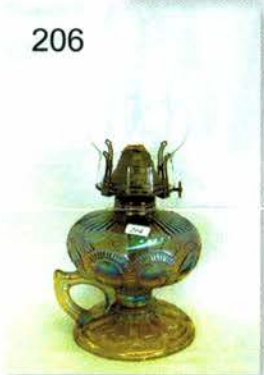

180

331

74

68

14

21

322

- 250 285. Blossomtime ruffled compote - green - scarce color, pretty
- 190 286. Blossomtime ruffled compote - purple - fantastic
- 625 287. M'burg Hanging Cherries 7" plate - marigold - satin, pretty, rare in a plate!
- 500 288. Butterfly & Berry 9" vase - red - scarce, nice
- 350 289. Fluffy Peacock water pitcher - marigold - dark from top to bottom
- 625 290. M'burg Many Stars crimped edge ruffled bowl - amethyst - 6 point star, radium, rare shape
- 190 291. Four Pillars 7" squatty vase - aqua opal - butterscotch & super, neat vase, is some polishing on foot
- 385 292. Four Pillars 7" squatty vase - blue - super pretty, one foot has chip
- 1900 293. Peter Rabbit IC shaped bowl - blue - very rare bowl, beautiful
- 375 294. Cosmos & Cane punch bowl shaped compote - honey amber - a little different shape than normal
- 650 295. M'burg Peacock at Urn giant compote - green - extremely rare, a collector's favorite
- 1100 296. M'burg Peacock at Urn giant compote - amethyst - extremely rare, a pretty example
- 400 297. Fisherman's mug - peach opal - scarce, nice
- 30 298. Fisherman's mug - purple - super pretty for these
- 520 299. M'burg Whirling Leaves tri-cornered crimped edge bowl - marigold - radium, super, another beauty
- 800 300. Stippled Grape & Cable Variant ruffled bowl w/ribbed back - sapphire - super pretty, rare color
- 300 301. Greek Key tankard water pitcher - green - very pretty pitcher, small heat check in handle in top where attached
- 225 302. Nautilus 6 1/2" whimsey vase - purple - neat
- 25 303. Etched Grapes lamp shades - marigold - a pair
- 20 304. Etched Grapes lamp shades - light marigold - could call them a clambroth color, a pair
- 800 305. M'burg Peacock 10" IC shaped bowl - amethyst - radium, super, rare & highly desirable bowl
- 200 306. Apple Blossom Twigs 9" smooth edge plate - peach opal - nice
- 1100 307. E.A. Hudson Co. Furniture 6" advertising plate - amethyst - scarce
- 165 308. DeVilbiss atomizer - marigold - has paper label on bottom
- 1200 309. M'burg Hanging Cherries ruffled sauce - blue - very rare in the ruffled version, satin, pretty
- 175 310. Cosmos & Cane volcano shaped compote - white - very rare, neat shape, 1" crack in foot
- 50 311. Brass double lamp w/Imperial Primrose Panels pastel marigold shades
- 350 312. Border Plants deep ruffled dome ftd bowl - purple - super
- 275 313. N's Thin Rib 7" squatty vase - ice blue - scarce, nice
- 325 314. Peacocks 9" plate w/ribbed back - purple - has electric highlights, nice
- 550 315. M'burg Peacock at Urn 7" shotgun 3 in 1 edge bowl - amethyst - radium, super, as nice as I've seen them
- 155 316. DeVilbiss atomizer - marigold - bottom marked
- 425 317. Fanciful 9" plate - purple - super
- 425 318. M'burg Nesting Swan ruffled bowl - marigold - radium, super pretty w/lots of yellow irid.
- 725 319. Blackberry Block tankard water pitcher - blue - scarce, pretty
- 275 320. M'burg Peacock IC sauce - green - radium, super, aren't these little sauces just wonderful!
- 25 321. Lot of 3 lamp shades -1 smoke Imperial Mayflower and 2 marigold Imperial etched shades
- 800 322. M'burg Wild Rose sewing lamp - green - 6 3/8" base, 8 1/2" tall, super scarce & nice
- 20 323. Delta Base 9" candlesticks - smoke
- 350 324. Dreibus Parfait Sweets advertising ruffled bowl - amethyst - very pretty, scarce
- 750 325. M'burg Tulip ruffled compote - marigold - super rare compote, highly desirable, neat!
- 325 326. M'burg Rosalind ruffled sauce - amethyst - satin, rare, another great one!
- 450 327. M'burg Rosalind ruffled sauce - green - satin, pretty, another one and not done yet!
- 350 328. M'burg Multi Fruits & Flowers sherbet - green - radium, nice
- 325 329. M'burg Fleur de Lis IC shaped bowl - amethyst - radium, pretty
- 50 330. Peacock & Grape ruffled bowl - amethyst - nice
- 800 331. M'burg Seaweed IC shaped sauce - marigold - radium, extremely rare and just darn cool!
- 275 332. N's Peacock at Urn master IC bowl - purple - scarce, nice
- 2000 333. Utah Liquor Co. advertising 6" plate - amethyst - rare, highly desirable
- 250 334. Diamond Points 10 1/2" vase - aqua opal - very pretty, heat check in base
- 3600 335. Rose Tree IC shaped bowl - blue - very rare shape & pretty, a great rarity
- 120 336. M'burg Holly Sprig 6" deep round bowl - amethyst - radium, super, this is the blank shape for the 7" bowl
- 570 337. M'burg Courthouse IC shaped bowl - amethyst - radium, nice
- 1500 338. M'burg Deep Grape round compote - marigold - have you ever seen so many rare M'burg compotes in one auction?
- 1300 339. M'burg Trout & Fly IC shaped bowl - lavender - rare color, fantastic irid., this fish is gorgeous!
- 190 340. Jockey Club advertising handgrip plate - amethyst - two large chips on base
- 225 341. Fenton Peacock at Urn 9" plate - blue - pretty
- 1900 342. M'burg Trout & Fly square shaped bowl - green - satin, pretty, rare
- 65 343. M'burg Peacock berry sauce - amethyst
- 275 344. Chesterfield candlesticks - amberina - neat set
- 800 345. M'burg Wild Rose jumbo kerosene lamp - marigold - 7" base, 10" tall, rare lamp
- 95 346. Lot of 3 contemporary pcs.
- 110 347. Belle hatpin - purple
- 50 348. Basketflower w/metal frame hatpin - purple
- 250 349. Penstar hatpin - purple
- 90 350. Dimples & Brilliance hatpin - purple
- 50 351. Tufted Throw Pillow hatpin - purple
- 325 352. Flying Bat hatpin - purple
- 70 353. Turban hatpin - purple
- 30 354. Top of the Morning hatpin - purple
- 95 355. Diamond Sphere hatpin - purple - looks similar
- 110 356. Elegance hatpin - purple
- 170 357. Dogwood hatpin - purple
- 65 358. Bars & Beads hatpin - purple
- 55 359. Lot of 3 hatpins - purple - Garden Path has small chip on edge
- 55 360. Lot of 5 hatpins - one Sterling, one painted
- 55 361. Lot of 2 hatpins - purple
- 50 362. Lot of 2 painted Rooster hatpins - amber & blue