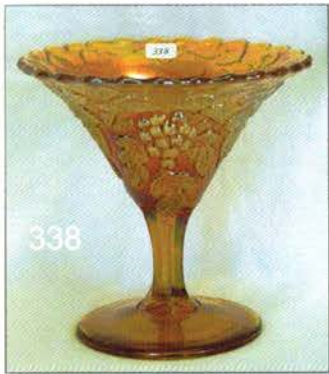

ONLINE BID INCREMENTS: \$1 - \$100/\$5 \$100 - \$200/\$10 \$200 - \$700/\$25 \$700 - \$1,500/\$50
\$1,500 - \$3,000/\$100 \$3,000 - \$5,000/\$250 \$5,000+ Auctioneer's Discretion

Compotes

Advertising

- 250 144. M'burg Hobnail Swirl 9 1/2" vase - marigold - nice
- 1900 145. M'burg Bernheimer Brothers Many Stars ruffled bowl - blue - very rare blue M'burg bowl
- 90 146. Pair of Bernheimer Brothers advertising pieces - non-Carnival Glass, quit neat!
- 200 147. Flowers & Spades ruffled bowl - peach opal - pretty
- 1600 148. M'burg Multi Fruits & Flowers 8 pc. punch set - amethyst - highly desirable, very beautiful set
- 575 149. Two Flower spt ftd ruffled bowl - red - rare bowl, nice
- 1000 150. M'burg Many Stars deep round (blank shape) bowl - amethyst - 6 point star, radium, super rare bowl, this is the way it came out of the mold, NEAT PIECE!
- 1150
1200 151. Blackberry Spray crimped edge JIP hat - aqua opal - rare, maybe the prettiest iridized Fenton aqua opal piece I have sold
- 1450 152. Hearts & Flowers 9" plate w/ribbed back - white - rare, super pretty irid.
- 525 153. Hearts & Flowers 9" plate w/ribbed back - marigold - also a beauty
- 500 154. M'burg Night Stars bonbon - green - radium, scarce, nice
- 1650 155. M'burg Night Stars bonbon - amethyst - radium, scarce, pretty
- 950 156. M'burg Night Stars bonbon - marigold - radium, dark & super, maybe the rarest color
- 725 157. Stippled Grape & Cable Variant PCE bowl w/ribbed back - aqua opal - scarce, nice
- 450 158. Stippled Grape & Cable PCE bowl w/ribbed back - ice blue - super irid., scarce
- 250 159. Ballards Merced Cal. advertising ruffled bowl - amethyst - repaired chip on base
- 1100 160. M'burg Wild Rose kerosene lamp - green - 5 1/2" base, 9" tall, radium, super
- 675 161. M'burg Wild Rose kerosene lamp - amethyst - 5 1/2" base, 8 1/2" tall, radium, very pretty, chip on flat of bottom
- 1250 162. M'burg Wild Rose kerosene lamp - marigold - 5 3/4" base, 9" tall, radium, super, another rare one
- 350 163. Flowers & Frames dome ftd deep ruffled bowl - purple - fantastic
- 625 164. Milady tankard water pitcher - blue - beautiful, very scarce
- 75 165. Milady tumbler - blue
- 3500 166. M'burg OHIO STAR 9 1/2" COMPOTE - MARIGOLD - RADIUM, EXTREMELY RARE ITEM, SUPER NICE, GREAT RARITY!
- 205 167. Imperial Grape wine bottle - smoke - scarce color, pretty
- 1300 168. M'burg Peacock at Urn 10" ruffled bowl - blue - satin, very rare color, not many around
- 325 169. Hearts & Flowers ruffled compote - aqua opal - another super butterscotch piece
- 150 170. Hearts & Flowers ruffled compote - aqua opal - pastel, base has been buffed
- 2000 171. M'burg Hobnail spittoon - green - extremely rare spittoon and nice, this one is perfect, many are damaged
- 400 172. M'burg Hobnail spittoon - amethyst - pretty irid.
- 1000 173. Rose Show ruffled bowl - emerald green - pretty irid., very rare
- 450 174. Rose Show ruffled bowl - aqua opal - butterscotch, nice
- 950 175. Cosmos & Cane spittoon shaped compote - honey amber - neat piece, nice
- 800 176. Stippled Three Fruits 9" plate w/ribbed back - sapphire - rare plate, pretty irid.
- 700 177. Geo. W. Getts. Pianos N. Dak advertising handgrip plate - amethyst - scarce & nice
- 1350 178. M'burg Seaweed 10" IC shaped bowl - green - satin, nice, rare
- 375 179. Acorn Burrs 7 pc. water set - marigold - dark, nice
- 900 180. M'burg Hanging Cherries 3 in 1 edge sauce - blue - satin, another great M'burg sauce
- 700 181. M'burg Hanging Cherries 3 in 1 edge sauce - green - satin, nice
- 725 182. Lotus & Grape 9" plate - green - scarce plate, nice
- 525 183. Lotus & Grape 9" plate - blue - scarce, nice for these
- 180 184. Leaf & Beads nut bowl - aqua opal - butterscotch, pretty
- 625 185. Adam's Rib 9" candlesticks - marigold on milk glass - scarce set
- 2100 186. M'burg Multi Fruits & Flowers tulip top 8 pc. punch set - marigold - extremely rare set, some minor polishing on collar base of bowl
- 110 187. Six Petal tri-cornered bowl - purple - pretty
- 1000 188. M'burg Big Fish IC shaped bowl - marigold - radium, super, rare in radium
- 675 189. Peacock at the Fountain ruffled compote - ice green - this one is a beauty
- 425 190. Peacock at the Fountain ruffled compote - ice blue - scarce, nice
- 2200 191. Concord 9" plate - green - scarce color, fantastic, nick on flat of base
- 850 192. Concord 9" plate - amethyst - scarce, nice
- 850 193. Fenton #349 Florentine 10" candlesticks - red - super nice, good set
- 2300 194. M'burg Elks paperweight - amethyst - very pretty irid. for these, does have typical minor nick on base
- 550 195. Tree Trunk 6 1/2" squatty vase - ice blue - super pretty irid., scarce
- 375 196. Tree Trunk 8" squatty vase - blue - very pretty
- 160 197. Tree Trunk 7" squatty vase - purple - nice
- 425 198. Tree Trunk 6 1/2" squatty vase - green - another pretty one
- 200 199. Tree Trunk 7" squatty vase - marigold - dark, pretty
- 575 200. Leaf Chain 9" plate - green - very pretty plate, as nice as these get
- 225 201. M'burg Fleur de Lis crimped edge ruffled bowl - amethyst - radium, nice
- 600 202. Six Sided candlesticks - purple - both very pretty, rare color
- 625 203. Eagle Furniture Co advertising double handgrip plate - amethyst - pretty irid., nice
- 475 204. Dragon & Lotus IC shaped bowl - peach opal - dark & beautiful
- 450 205. Lattice & Poinsettia ftd ruffled bowl - purple - very pretty
- 725 206. Zippered Loop midsize finger lamp - smoke - rare in this color, nice
- 550 207. Zippered Loop small size finger lamp - marigold - dark, nice
- 700 208. M'burg Vintage ruffled bowl w/Hobnail back - amethyst - very rare piece, haven't sold a lot of these ruffled
- 90 209. M'burg Peacock berry sauce - green - radium
- 120 210. M'burg Peacock whimsy proof - amethyst - radium, nice
- 95 211. M'burg Peacock berry sauce - marigold - radium
- 700 212. Wishbone water pitcher & 1 tumbler - green - rare color, rare pitcher, have not sold one for awhile, tumbler has tiny nick on base