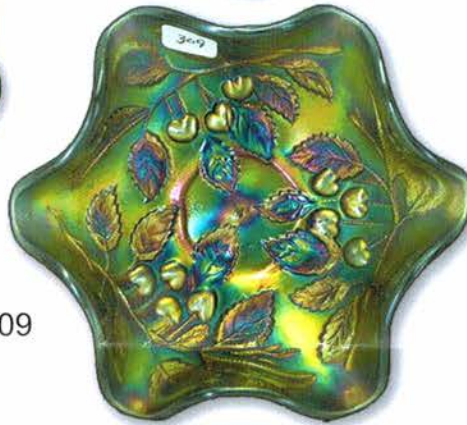

Sauces

326

327

130

139

309

140

54

180

331

74

68

14

21

322