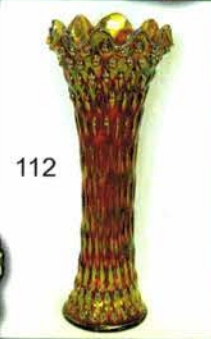

Seeck Auctions
PO Box 377
Mason City, Iowa
50402

PRESORTED
FIRST CLASS MAIL
US POSTAGE
PAID
MAIL EXPEDITORS

12

Carnival Glass
2014 Auction
Sat., July 19, 9:30 a.m.
Crowne Plaza Hotel
St. Louis Airport
Bridgeton, Missouri

T4 P1 180
LEE MARKLEY
BOX 306
MENTONE IN 46539-0306

121

369

373

99

21

67

112

152

63

14

50

271

222

374

57