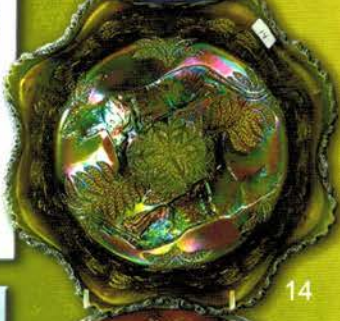

Seeck Auctions
PO Box 377
Mason City, Iowa
50402

PRESORTED
FIRST CLASS MAIL
US POSTAGE
PAID
MAIL EXPEDITORS

12

Carnival Glass
2014 Auction
Sat., July 19, 9:30 a.m.
Crowne Plaza Hotel
St. Louis Airport
Bridgeton, Missouri

T4 P1 180
LEE MARKLEY
BOX 306
MENTONE IN 46539-0306

121

369

373

99

21

67

112

152

63

14

50

271

222

374

57