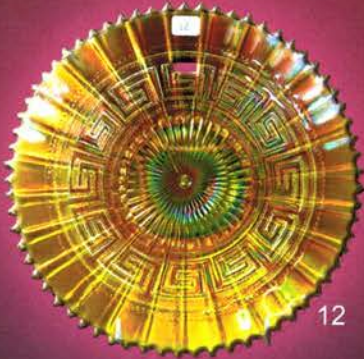

Seeck Auctions
PO Box 377
Mason City, Iowa
50402

PRESORTED
FIRST CLASS MAIL
US POSTAGE
PAID
MAIL EXPEDITORS

12

Carnival Glass
2014 Auction
Sat., July 19, 9:30 a.m.
Crowne Plaza Hotel
St. Louis Airport
Bridgeton, Missouri

T4 P1 180
LEE MARKLEY
BOX 306
MENTONE IN 46539-0306