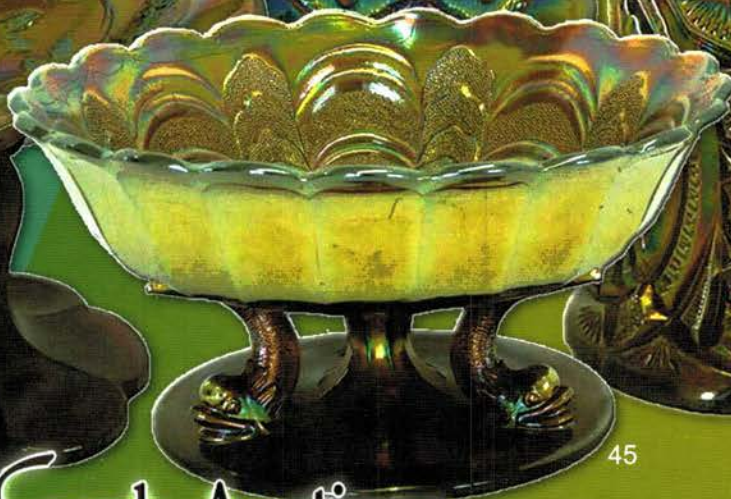

International Carnival
Glass Association Convention

Carnival Glass 2014 AUCTION

Saturday,
July 19, 9:30 a.m.

Crowne Plaza Hotel - St. Louis Airport
Bridgeton, Missouri

The Hostetler
Collection

JIM & JAN SEECK

Seeck Auctions

641-424-1116