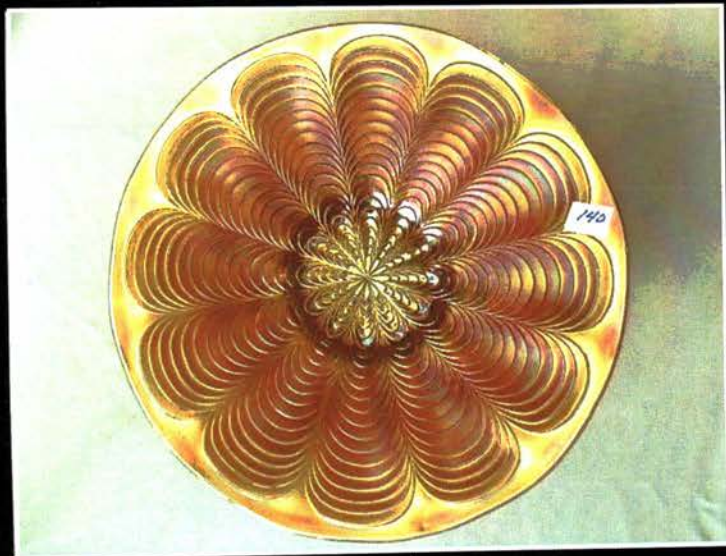

- 94 Nwood 13" smoky Lavendar Thin Rib vase. SCARCE color..` cool!
- 95 Nwood 12" russet green Thin Rib vase
- 96 Nwood 12" green Thin Rib vase
- 97 Nwood 11" SMOKE Thin Rib vase. Scarce
- 98 Nwood 10" AO 4 Pillars vase w/ ribbed int. Great lookin vase!
- 99 Nwood 9" AO Drapery vase- Real neat pull to one to the points!!
- 100 Nwood elec blue G&C stippled punch bowl and base. Fantastic color.. has hairline on 1 point - color will make up for that! WOW!
- 100A US Glass Mari BIG BUTTERFLY water pitcher, SUPER RARE. This is the first reported pitcher for this pattern. Does have a crack on side of handle, who cares, this should be in a glass museum for sure. This is MARI. Only 1 tumbler reported in mari and 2 or 3 in green. Shown in 1915 US Glass catalog. Obvious first pressing. What an opportunity to purchase arguably the RAREST carnival glass water pitcher ever offered at public auction!
- 100B Mari Creole giant rosebowl. Scarce
- 100C Mari European 6pc water set. Berry & bands by Piccardo
- 101 Beautiful N Wood 9" AO 3 Fruits Stipple Plate Lot of Opal. Great Color
- 102 RARE N Wood Sapphire Raspberry Gravy Boat Just a couple known
- 103 Dugan 9" Frosty White Fanciful Low ICS Bowl
- 104 OUTSTANDING Nwood 10" Electric Blue Peacock at Urn MIC Bowl. One of the best you'll see.
- 105 2 Nwood 5" Blue Peacock at Urn ICS Bowls Selling choice
- 106 2 Nwood 5' Blue peacock at Urn Stippled Bowls. Selling Choice
- 107 Nwood 10" Mari. Peacock at Urn MIC Bowl w/ hot pink irid.
- 107a Nwood 5" Mari. Peacock at Urn ICS Bowl
- 108 Nwood 9" Ren. Blue Peacocks Stippled Plate RARE COLOR
- 109 Nwood 9" Elec. Green 3 Fruits Plate w/PB SUPER
- 110 Nwood 8" Elec. Green Wishbone Ftd. Bowl Some would call this emerald
- 111 Nwood 11" Green Tree Trunk Vase
- 112 Nwood Dark Mari. Daisy and Drape Ftd. Vase BEAUTIFUL
- 113 Nwood Emerald Green G & C Water pitcher Best we've ever seen
- 114 Imp. Mari. Diamond & Sunburst 6 piece Wine Set ✓
- 115 Imp. 10" Purple Hattie Chop Plate w/ beautiful electric highlights
- 116 Imp. Grape Blasting Elec. Purple Water Pitcher Super nice example
- 117 Imp. Grape Electric Purple Tumbler
- 118 Imp. 12" Electric Purple Beaded Bulls Eye Vase
- 119 Imp. Crystal Small Zipper Loop Finger Lamp
- 120 Imp. Smoke Premium Candlesticks Beautiful
- 121 Imp. Smoke Premium Candlesticks Beautiful. Just a couple shades darker than previous lot. Both sets have great color
- 122 Dugan P O Leaf Ray Nappy
- 123 Dugan P O Folding Fan Compote
- 124 Fenton Green Smooth Rays Crimped Goblet
- 125 VERY RARE Fenton 9" Blue Opal Holly Eight Ruffle Bowl. Beautiful Color. Very Hard to Find
- 126 Fenton 9" Elec. Green Holly Eight Ruffle Bowl
- 127 Fenton 8" Dark Mari. Peacock at Urn Ruffle Bowl
- 128 Fenton Blue Horse Medallion JIP Footed Bowl
- 129 Mburg. 9" Radium Purple Nesting Swans Bowl w/ Bright Blue Irid. This is a Beauty
- 130 Mburg. Crystal Ohio Star Vase
- 131 2 RED Eyewinker Tumblers Outstanding Color. Possibly Hansen
- 132 Mburg 6" Mari. Peacock at the Urn flat plate Very Rare
- 133 Fenton 8 1/2" Red Holly ICS bowl Nice Pressing & pretty. True Red!
- 134 Fenton Cobalt Blue Orange Tree Ruffled Fruit bowl
- 135 Fenton 6" Purple Vintage Ruffled Bowl
- 136 Fenton Reverse Amberina 6" Scale Band Bowl red to yellow to red tips
- 137 Fenton 9" Dark mari Holly Plate Beautiful!
- 138 Fenton Dark Mari 9" Coral Plate. Great Pressing!
- 139 Fenton 9" Elec. Blue Peacock & Grape plate . One of the best!
- 140 Fenton 10 1/2" mari. Peacock Tail chop plate Super Rare ! Only one we know of.
- 141 Fenton 6" Purple Peacock Tail Plate
- 142 Fenton 11" Mari. Dragon Tongue footed Bowl Rare and great Pressing!
- 143 Fenton 8 1/2" White Leaf Chain Ruffled Bowl
- 144 Fenton Purple Orange Tree Powder Jar
- 145 Fenton 7 3/4" Custard Horse Medallion plate with red spray
- 146 Nwood 7" IG Diamond Point Vase. Great Color. One shade short of lime.
- 147 Nwood 7" IB Thin Rib Squatty Vase. Very Scarce! Nice Dark IB!
- 148 Nwood Violet Blue Fine Cut & Roses Rosebowl w/ whimsy round top. Only one I know of Super cool shape!!
- 149 Nwood Purple Fine Cut & Roses Rosebowl
- 150 4 Nwood 6" Purple Peacock at Urn ICS Bowl Selling Choice
- 151 Nwood AO 6" Peacock at Urn ICS Bowl Rare and Beautiful
- 152 Imperial 9" Elec Purple Lustre Rose Plate
- 153 Imperial 9" Elec. Amber Lustre Rose Plate
- 154 Nwood 18 1/2" Elec. Purple Tree Trunk Funeral Vase
- 155 Nwood 13 1/2" Sapphire Thin Rib Midsize Vase RARE!
- 156 Nwood Green Oriental Poppy 7pc Water Set
- 157 Nwood 10' White Peacock at Urn MIC Bowl
- 158 Cambridge Green Inverted Strawberry Powder Jar
- 159 IG Frog Candy Dish
- 160 Nwood 8 1/2" White Rose Show Deep Plate. Chip on a Rose
- 161 Nwood 9" Blue Rose Show Plate Nice Elec. Highlights