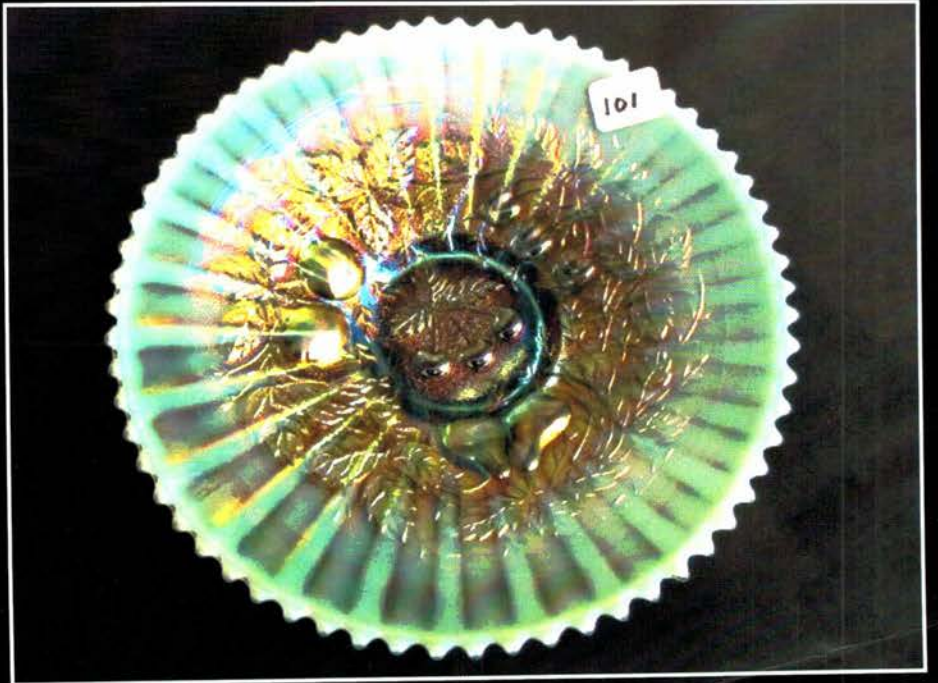

1	RARE Fenton 8.5 " RED Peacock at Urn 8 ruffle bowl.	48	Imp Purple 6pc Zippered Heart Berry Set
2	Fenton 7" amberina 2 flowers footed bowl SCARCE	49	NW Purple Grape & Cable Sweet Meat
3	Fenton Red 6" Blackberry Spray Hat	50	NW Mari Grape & Cable Hat Pin Holder
4	Fenton 7" Red Coindot Round Bowl. SCARCE	51	NW Amethyst Beaded Cable Ftd Rose Bowl
5	Fenton Red Peacock Lamp, Super Color	52	NW Mari Raspberry Handled Sauce Dish
6	EXTREMELY RARE Fenton RED Peacock at Urn ruffled bowlJ ust a few known. Great color	53	Fenton 9" Green 3 in 1 Edge Holly Bowl
7	EXTREMELY RARE Fenton 9" RED Holly Plate. TRUE RED.	54	Fenton Cobalt Blue Mikado Compote w/Round Top
8	Beautiful Fenton Blue Leaf Chain 9" Plate. Really Nice Electric Color	55	Fenton 9" Cobalt Blue 8 Ruffle Holly Bowl
9	VERY RARE Purple Milady 7 piece Water Set This is only complete water set we've ever seen	56	Fenton 8.5" Purple 6 Ruffle Holly Bowl
10	RARE Fenton Green Blackberry Block 7 piece water set. Hardly ever sold	57	Fenton 9" Mari. CRE Holly Bowl
11	Fenton Blue Blackberry Block 7 piece water set. Fantastic Color	58	Fenton 8" Purple ICS Peacock & Grape Spatula Ftd Bowl
12	Imperial RED Lustre Rose Fruit Bowl. Very Rare	59	Fenton 8.5" Lavender ICS Peacock & Grape Bowl
13	Imp. Marigold Diamond & Sunburst Wine Decanter	60	Fenton 8.5" Cobalt Blue ICS Peacock & Grape Bowl w/ BB Back
14	NWood 6.5" Elec. Green Tree Trunk squatty vase	61	Fenton 8" Marigold ICS Peacocks & Grape Spatula Footed Bowl
15	N Wood 11" Lime Green Tree Trunk Vase	62	Fenton 9" Amber Dragon & Lotus 8 Ruffle bowl
16	N Wood 11" White Tree Trunk Vase	63	Dugan PO 7pc Petal & Fan Berry Set
17	N Wood 8" White 3 Fruits Dome Ft'd Bowl	64	Fenton 8" Mari Dragon & Lotus 8 Ruffle Spatula Ftd Bowl
18	N Wood Purple G & C Perfume Bottle	65	Fenton 8" Green Dragon & Lotus 8 Ruffle Spatula Ftd Bowl
19	N Wood 6" Purple Strawberry HG Plate	66	Fenton 8" Cobalt Blue Dragon & Lotus ICS Bowl
20	Mburg 8" Green Trout & Fly ICS Bowl	67	Fenton 8" Cobalt Blue Dragon & Lotus ICS Bowl
21	Mburg 9" Marigold Primrose Ruffled Bowl	68	Fenton Cobalt Blue Dragon & Lotus 8 Ruffle Bowl
22	NW Amethyst 7pc Grape & Cable Berry Set	69	Fenton Amber Blackberry Spray JIP Hat CRE
23	NW Mari Embroidered Mums 8 Ruffle Bowl	70	Fenton Blackberry Spray JIP Hat
24	Dugan 11.5" PO 8 Point Ski Star Bowl	71	Fenton 8" Green Heart & Vine 6 Ruffle Bowl
25	NW 9" Green stippled Grape & Cable 8 Ruffle Bowl	72	Dugan White Double Stem Rose 8 Ruffle Bowl
26	NW 8.5" Mari Stippled 3 Fruits 8 Ruffle Bowl	73	Fenton 6" Pastel Mari Iris Compote
27	Marigold Inverted Strawberry Candlestick Mild Damage on Base	74	Fenton Lavender Blackberry Compote
28	Dugan White Persian Garden 6pc Berry Set. Scarce	75	Fenton Mari Stream of Hearts Compote
29	Fenton Cobalt Blue Blackberry Hat	76	NW Cobalt Singing Birds Mug
30	NW White Fine Cut & Roses Footed Candy dish	77	NW Amethyst Singing Birds Mug
31	NW 9" Mari Strawberry Plate W/ BW Back	78	NW White Acorn Burr Punch Cup
32	NW 8" Marigold Strawberry 8 Ruffle Bowl W/ BW Back	79	NW Purple Grape & Cable Thumbprint Tumbler
33	Dugan PO 7" Fishscales & Beads Banana Boat	80	Fenton Emerald Green Coin Dot Bowl
34	NW White 3 Fruits bowl w/ BW & Grapevine Back	81	Westmoreland 9" Amethyst Pearly Dots Plate
35	Dugan PO Ski Star Banana Boat CRE	82	Imper. 9" Green Scroll Embossed Plate
36	Dugan PO Cherry 3 Footed Bowl	83	Fenton Blue Blackberry Open Edge Basket
37	Nwood Black Amethyst Fruit & Flower Compote	84	Fenton Cobalt Blue Orange Tree Mug
38	Nwood Green Fruit & Flowers Compote	85	Fenton Green Holly Hat
39	Nwood Cobalt Blue Fruit & Flowers Compote	86	Dugan PO Nautilus Spooner
40	Nwood Mari Fruit & FLOWers Compote	87	Nwood 9" Elec blue Stippled Peacocks PCE bowl HOLY SMOKES!!
41	Dugan Lavender Leaf Rays Nappy Spade Shape	88	Nwood 9" pastel AO Peacocks ruffled bowl. Beautiful!!
42	Dugan Black Leaf Rays Nappy Spade Shape	89	Nwood 9" lime green Hearts & Flowers PCE bowl. Great color!
43	Imp 7.5" mari Curled rib JIP Vase	90	Nwood 9" IB Hearts 7 Flowers PCE bowl Scarce
44	Fenton 7" Mari Beaded Knots Vase w/ CRE	91	Nwood BLASTING elec blue Hearts & Flowers ruffled bowl. FIRE!!!!!!
45	Dugan 5" White Dahlia Footed Berry Bowl	92	RARE Nwood IB G&C hatpin holder BEAUTIFUL DARK IB. WOW!!
46	Dugan 5" White Garden Path Bowl	93	Nwood 12" IB Thin Rib vase- scarce
47	Dugan 7" white Grapevine Lattice Low Bowl		