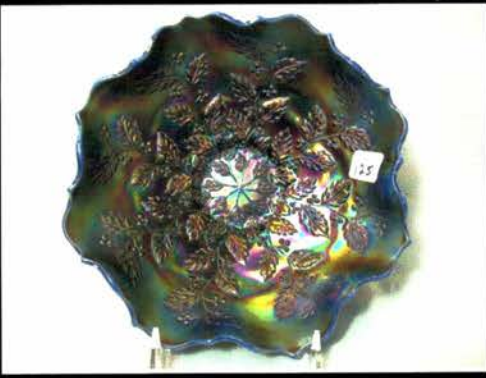

- 94 Nwood 13" smoky Lavendar Thin Rib vase. SCARCE color..` cool!
- 95 Nwood 12" russet green Thin Rib vase
- 96 Nwood 12" green Thin Rib vase
- 97 Nwood 11" SMOKE Thin Rib vase. Scarce
- 98 Nwood 10" AO 4 Pillars vase w/ ribbed int. Great lookin vase!
- 99 Nwood 9" AO Drapery vase- Real neat pull to one to the points!!
- 100 Nwood elec blue G&C stippled punch bowl and base. Fantastic color.. has hairline on 1 point - color will make up for that! WOW!
- 100A US Glass Mari BIG BUTTERFLY water pitcher, SUPER RARE. This is the first reported pitcher for this pattern. Does have a crack on side of handle, who cares, this should be in a glass museum for sure. This is MARI. Only 1 tumbler reported in mari and 2 or 3 in green. Shown in 1915 US Glass catalog. Obvious first pressing. What an opportunity to purchase arguably the RAREST carnival glass water pitcher ever offered at public auction!
- 100B Mari Creole giant rosebowl. Scarce
- 100C Mari European 6pc water set. Berry & bands by Piccardo
- 101 Beautiful N Wood 9" AO 3 Fruits Stipple Plate Lot of Opal. Great Color
- 102 RARE N Wood Sapphire Raspberry Gravy Boat Just a couple known
- 103 Dugan 9" Frosty White Fanciful Low ICS Bowl
- 104 OUTSTANDING Nwood 10" Electric Blue Peacock at Urn MIC Bowl. One of the best you'll see.
- 105 2 Nwood 5" Blue Peacock at Urn ICS Bowls Selling choice
- 106 2 Nwood 5' Blue peacock at Urn Stippled Bowls. Selling Choice
- 107 Nwood 10" Mari. Peacock at Urn MIC Bowl w/ hot pink irid.
- 107a Nwood 5" Mari. Peacock at Urn ICS Bowl
- 108 Nwood 9" Ren. Blue Peacocks Stippled Plate RARE COLOR
- 109 Nwood 9" Elec. Green 3 Fruits Plate w/PB SUPER
- 110 Nwood 8" Elec. Green Wishbone Ftd. Bowl Some would call this emerald
- 111 Nwood 11" Green Tree Trunk Vase
- 112 Nwood Dark Mari. Daisy and Drape Ftd. Vase BEAUTIFUL
- 113 Nwood Emerald Green G & C Water pitcher Best we've ever seen
- 114 Imp. Mari. Diamond & Sunburst 6 piece Wine Set ✓
- 115 Imp. 10" Purple Hattie Chop Plate w/ beautiful electric highlights
- 116 Imp. Grape Blasting Elec. Purple Water Pitcher Super nice example
- 117 Imp. Grape Electric Purple Tumbler
- 118 Imp. 12" Electric Purple Beaded Bulls Eye Vase
- 119 Imp. Crystal Small Zipper Loop Finger Lamp
- 120 Imp. Smoke Premium Candlesticks Beautiful
- 121 Imp. Smoke Premium Candlesticks Beautiful. Just a couple shades darker than previous lot. Both sets have great color
- 122 Dugan P O Leaf Ray Nappy
- 123 Dugan P O Folding Fan Compote
- 124 Fenton Green Smooth Rays Crimped Goblet
- 125 VERY RARE Fenton 9" Blue Opal Holly Eight Ruffle Bowl. Beautiful Color. Very Hard to Find
- 126 Fenton 9" Elec. Green Holly Eight Ruffle Bowl
- 127 Fenton 8" Dark Mari. Peacock at Urn Ruffle Bowl
- 128 Fenton Blue Horse Medallion JIP Footed Bowl
- 129 Mburg. 9" Radium Purple Nesting Swans Bowl w/ Bright Blue Irid. This is a Beauty
- 130 Mburg. Crystal Ohio Star Vase
- 131 2 RED Eyewinker Tumblers Outstanding Color. Possibly Hansen
- 132 Mburg 6" Mari. Peacock at the Urn flat plate Very Rare
- 133 Fenton 8 1/2" Red Holly ICS bowl Nice Pressing & pretty. True Red!
- 134 Fenton Cobalt Blue Orange Tree Ruffled Fruit bowl
- 135 Fenton 6" Purple Vintage Ruffled Bowl
- 136 Fenton Reverse Amberina 6" Scale Band Bowl red to yellow to red tips
- 137 Fenton 9" Dark mari Holly Plate Beautiful!
- 138 Fenton Dark Mari 9" Coral Plate. Great Pressing!
- 139 Fenton 9" Elec. Blue Peacock & Grape plate . One of the best!
- 140 Fenton 10 1/2" mari. Peacock Tail chop plate Super Rare ! Only one we know of.
- 141 Fenton 6" Purple Peacock Tail Plate
- 142 Fenton 11" Mari. Dragon Tongue footed Bowl Rare and great Pressing!
- 143 Fenton 8 1/2" White Leaf Chain Ruffled Bowl
- 144 Fenton Purple Orange Tree Powder Jar
- 145 Fenton 7 3/4" Custard Horse Medallion plate with red spray
- 146 Nwood 7" IG Diamond Point Vase. Great Color. One shade short of lime.
- 147 Nwood 7" IB Thin Rib Squatty Vase. Very Scarce! Nice Dark IB!
- 148 Nwood Violet Blue Fine Cut & Roses Rosebowl w/ whimsy round top. Only one I know of Super cool shape!!
- 149 Nwood Purple Fine Cut & Roses Rosebowl
- 150 4 Nwood 6" Purple Peacock at Urn ICS Bowl Selling Choice
- 151 Nwood AO 6" Peacock at Urn ICS Bowl Rare and Beautiful
- 152 Imperial 9" Elec Purple Lustre Rose Plate
- 153 Imperial 9" Elec. Amber Lustre Rose Plate
- 154 Nwood 18 1/2" Elec. Purple Tree Trunk Funeral Vase
- 155 Nwood 13 1/2" Sapphire Thin Rib Midsize Vase RARE!
- 156 Nwood Green Oriental Poppy 7pc Water Set
- 157 Nwood 10' White Peacock at Urn MIC Bowl
- 158 Cambridge Green Inverted Strawberry Powder Jar
- 159 IG Frog Candy Dish
- 160 Nwood 8 1/2" White Rose Show Deep Plate. Chip on a Rose
- 161 Nwood 9" Blue Rose Show Plate Nice Elec. Highlights