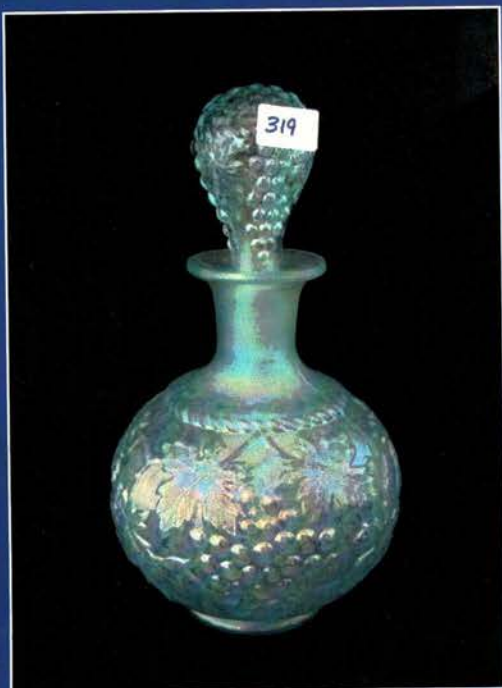

Keystone Carnival Glass Convention Auction- Grantville, PA.