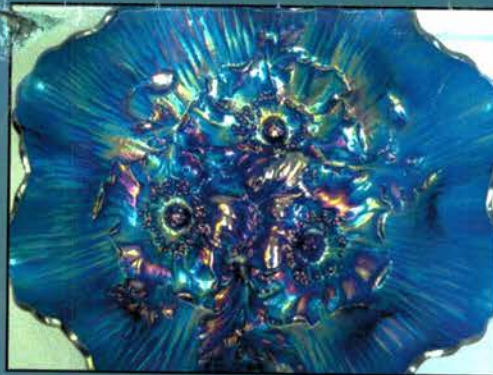

2 Day Keystone Carnival Glass Auction

**Friday, May 16th 2014 at 2:30 pm (Gambrell Collection of Iva, SC. Lots 1-200)
and then**

Saturday, May 17th at 9:30 AM (Chronister Collection of PA. Lots 201-end)

This is a Public Auction. You do NOT need to be a member of Keystone to attend

Preview Will be Friday May 16th starting at 10:00AM & Doors will then open on Saturday at 8:00AM

The Keystone Carnival Glass Convention runs Weds May 14th to

Saturday May 17th 2014. Public ALWAYS welcome!

Selling for:

Ruth and the late David E Chronister (Saturday)

And Alan Gambrell of Iva SC. (Friday)

Holiday Inn- Grantville

604 Station Rd. Grantville, PA 17028