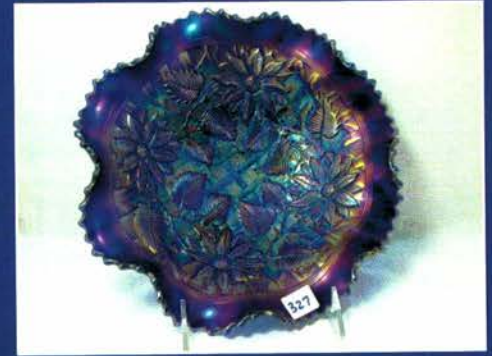

Keystone Carnival Glass Convention Auction- Grantville, PA.