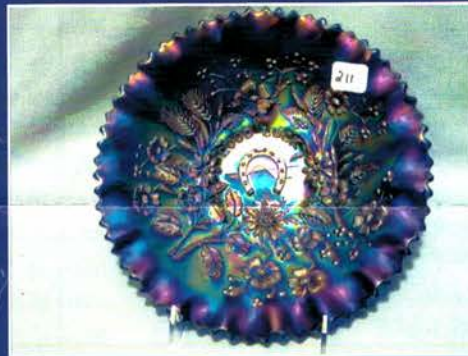

The Chronister Collection