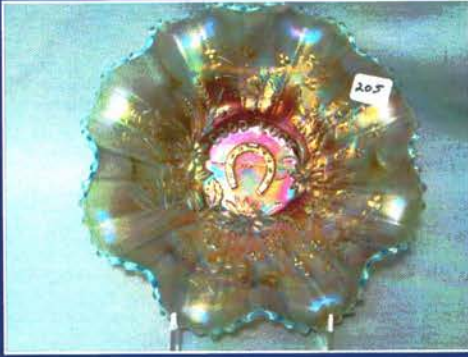

The Chronister Collection