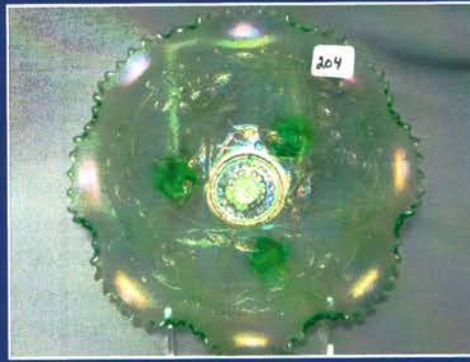

The Chronister Collection