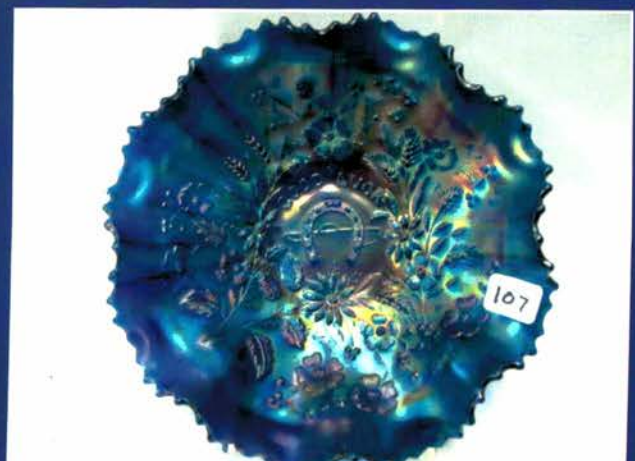

May 16th, 2014 Lot 1-200

May 17, 2014 Lot 201-500

Keystone Carnival Glass Listing

1	Nwood purple G&C large compote	48	Nwood 10" elec purple G&C ICS bowl. Nice!!
2	Nwood blue G&C mid-size punch bowl and base Scarce color. Sharp point.	49	Nwood 8" elec purple G&C ruffled bowl WOW!!!!
3	Dugan purple Many Fruits 6 pc punch set	50	Nwood 7" purple G&C plate
4	Fenton 19" purple Rustic funeral vase. NICE!	51	Nwood 7" mari G&C 2 sided plate
5	Fenton 20" purple Rustic funeral vase. NICE! Nice matched pair	52	Nwood 6" purple G&C Hand grip plate
6	Mari enameled stein 16"	53	Nwood elec purple G&C candle sticks.
7	Mburg 10" mari hanging Cherries ICS bowl	54	2 Nwood purple G&C cologne bottles
8	Mburg 7" rad purple Holly Sprig ruffled bowl	55	Nwood elec purple G&C cologne bottle NICE! Small flake on edge
9	Mburg 9' rad purple Holly Whirl ruffled bowl	56	Nwood purple G&C pin tray
10	Mburg purple Hobnail spittoon	57	Nwood 9" green Old Rose G&C stippled plate
11	Mburg purple Hobnail swirl spittoon	58	Nwood 9" green Old Rose G&C stippled plate
12	Mburg 10" green Blackberry Wreath 3-1 edge bowl	59	Nwood 8" purple G&C bowl w/ BW back
13	Mburg 10" purple Seaweed 3-1 edge bowl- good lookin bowl	60	Nwood purple G&C dresser tray
14	Mburg purple Hobnail Swirl rosebowl	61	Nwood 9" purple G&C PCE bowl
15	Mburg purple Diamonds pitcher	62	Nwood 9" mari Strawberry plate. DARK!
16	Mburg mari Diamonds pitcher	63	Nwood 9" purple Strawberry ruffled bowl
17	Imp elec purple Octagon mid-size pitcher	64	Nwood 9" purple Good Luck plate.
18	Imp mari Octagon mid-size pitcher	65	Nwood 10" IB Peacock at Urn ICS bowl NICE
19	Imp 10" Amber Heavy Grape chop plate. scarce	66	Nwood IB G&C banana boat. Scarce & Pretty!
20	Imp 9" amber Open Rose plate	67	Dugan elec purple Flowers & Frames deep 10 ruffled bowl. Smokin!
21	Imp 9" mari Acanthus plate. Nice	68	Fenton 7" blue Elks ICS bowl, 1911 Atlantic City
22	Imp elec purple Broken Arches punch bowl and base	69	Imp amber Pansy dresser tray
23	Imp elec purple Grape wine bottle. Cont. stopper	70	Dugan 7" elec purple Fishscale & Beads plate.
24	Imp 8" mari Cobblestone ruffled bowl	71	Imp elec purple Flute spooner
25	Imp 8" elec purple Cobblestone ruffled bowl HOTLOT!	72	Nwood 9" purple Good Luck ruffled bowl
26	Dugan 10" Garden Path VARI chop plate Very scarce.	73	Fenton mari 4 Kittens 4 side plate
27	Dugan 10" purple Wishbone & Spades chop plate	74	Fenton mari 4 Kittens TP
28	Dugan 9" PO Petal & Fan CRE plate	75	Fenton purple Blackberry Block tankard Great pressing & Color, SCARCE
29	Dugan purple Persian garden fruit set.	76	Nwood purple G&C perfume bottle
30	Dugan 9" elec purple Cherries ruffled bowl w/ JH ext	77	Nwood mari G&C perfume bottle small bruise on base of stopper
31	Dugan 9" mari Garden Path vari deep round bowl	78	Nwood 9" green G&C plate. Good color
32	2 Dugan 6" purple bowls, Smooth rays & Ski Star	79	Nwood 9" green G&C PCE bowl w/PB. NICE
33	Dugan 8" white Fanciful low ICS bowl	80	Fenton 8" Aqua Feather Stitch ICS bowl. VERY Scarce bowl!
34	Dugan mari Many Fruits 6pc punch set w/ 4 cups 8 pc set - Nice color	81	Fenton 10" pastel powder blue 2 Flowers ft'd ruffled bowl. WOW!! RARE COLR!
35	Dugan 7" purple Six Petals tri-corner bowl	82	Nwood 8" AO 3 Fruits stippled ruffled bowl
36	Dugan 6" purple Bells & Beads tri corner CRE bowl	83	Nwood 9" elec blue Peacocks ruffled bowl BEAUTIFUL. does have a small flake on edge
37	Dugan 6" purple Fishscale & Beads tri-corner CRE bowl	84	Nwood 9" purple GREEK KEY ruffled bowl
38	Dugan 6" elec purple Lattice & Points ruffled bowl	85	Fenton mari & Green Blackberry JIP hats w/ CRE
39	Nwood AO Fine Cut & Roses rosebowl. Very scarce!!!	86	Nwood 9" purple 3 fruits stippled plate.
40	Nwood AO Poppy pickle dish. Small flake on edge	87	Nwood 9" purple Poppy Show plate.
41	Nwood AO Fruits & Flowers bon bon NICE!	88	RARE!!! Fenton Wreath Of Roses whimsy flared punch top w/ Vintage int. Square shape
42	Nwood 12" AO 4 Pillars vase	89	Fenton blue Mikado compote. Very pretty
43	Nwood IG Raspberry water pitcher. RARE!	90	Nwood 13" green Tree Trunk mid size vase
44	Nwood 9" IG Peacocks plate		
45	Nwood IG Grape & Cable master berry bowl Scarce		
46	Nwood 10" IG Peacock at Urn ICS bowl Scarce		
47	Nwood 10" IG G&C ICS bowl. small chip on edge Scarce		