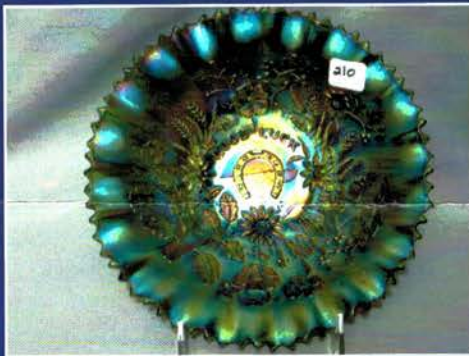

The Chronister Collection