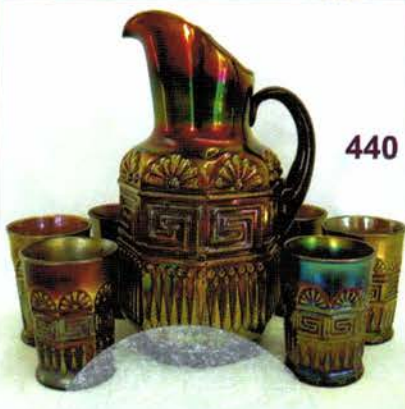

Seeck Auctions
PO Box 377
Mason City, Iowa
50402

PRESORTED
FIRST CLASS MAIL
US POSTAGE
PAID
MAIL EXPEDITORS

382

402

Carnival Glass
2013 Auction
Sat. Aug. 10, 9:30 a.m.
Senior Activity Center
326 4th St. NE
Mason, City, Iowa

T4 P1 290
LEE MARKLEY
BOX 306
MENTONE IN 46539-0306

56

141

417

417

169

69

70

108

440

353

84