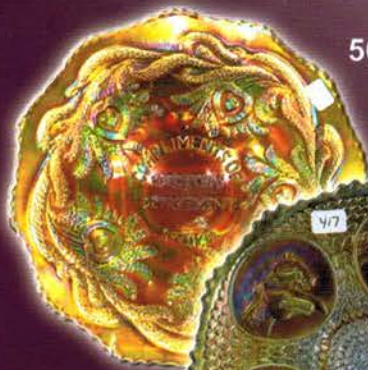

Seeck Auctions
PO Box 377
Mason City, Iowa
50402

PRESORTED
FIRST CLASS MAIL
US POSTAGE
PAID
MAIL EXPEDITORS

382

402

Carnival Glass
2013 Auction
Sat. Aug. 10, 9:30 a.m.
Senior Activity Center
326 4th St. NE
Mason, City, Iowa

T4 P1 290
LEE MARKLEY
BOX 306
MENTONE IN 46539-0306

56

141

417

417

169

69

70

108

440

353

84