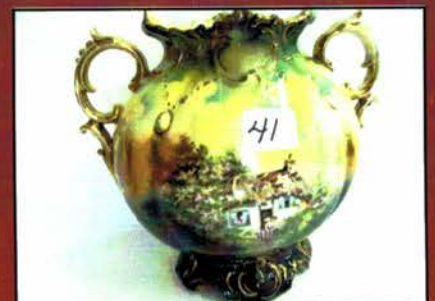

Website: www.jimwrodaauction.com

RS Prussia auction will be on Proxibid.