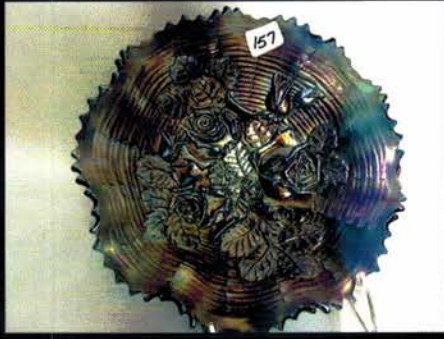

Terms & Conditions: Cash, Travelers checks, business or personal checks w/I.D. Visa/ MC & Discover with a 3% clerking fee. No buyers premium on this auction.

Jim Wroda Auctions

Jim Wroda - Auctioneer

- 1 Fenton blue Hand Forget Me Not tankard
- 2 fenton 11" Purple long thumbprint vase
- 3 Dugan 10" Aqua Pulled Loops vase small base flake
- 4 Nwood Amethyst 8" Drapery vari vase
- 5 Ice Green Florentine candlestick 10"
- 6 2 Floral & Grape Amethyst tumblers
- 7 carnival Hatpins
- 8 Nwood blue Cannonball water set 7 pc.
- 9 Nwood purple G&C pitcher
- 10 2 Grape & Cable Tumblers Amethyst
- 11 Nwood purple G&C tumbler- elec irid
- 12 3 Imp Grape elec purple tumblers
- 13 Nwood 14" mari Tree Trunk vase
- 14 Nwood 10" purple Diamond points vase
- 15 Fenton blue Wreath Roses punch base
- 16 Nwood purple Fine Cut & Roses candy dish
- 17 Nwood blue Peacock at Fountain water pitcher
- 18 Nwood 9" purple Smooth Rays PCE bowl
- 19 Nwood purple Singing Birds mug
- 20 Fenton Blue Blackberry Spray hat
- 21 Mburg purple Hanging Cherries butter dish
- 22 Dugan purple Wreath Cherries banana boat
- 23 Nwood green Beaded Cable rosebowl
- 24 Fenton Green Vintage card tray
- 25 Blue Maple Leaf spooner
- 26 Nwood purple G&C punch base
- 27 4 Fenton Blue Butterfly & Berry tumblers
- 28 Imp Grape punch cup- green
- 29 Nwood 7" purple JIP vase Chip on top Ruffle
- 30 Fenton 11" Blue April Showers vase
- 31 5 Blue painted tumblers- not carnival
- 32 Fenton purple 8" Stag & Holly ICS bowl
- 33 2 pieces white Dugan glass
- 34 4 blue Orange Tree punch cups
- 35 Nwood purple G&C powder jar
- 36 Fenton blue Orange Tree powder base
- 37 Nwood Mari G&C Punch bowl and base
- 38 Dugan purple Many Fruits Punch bowl and base with ruffled base
- 39 Dugan purple many Fruits punch set w/ round base
- 40 Fenton purple G&C ft'd bowl
- 41 Nwood 8" IB Tree Trunk vase
- 42 Nwood 8" mari Tree Trunk vase
- 43 Nwood 8" purple tree trunk vase
- 44 Nwood 10" green Tree trunk vase
- 45 Nwood 7" Mari Thin Rib vase
- 46 Nwood IG Corn vase
- 47 Fenton mari Orange tree hatpin holder and hatpins
- 48 fenton blue Orange tree hatpin holder
- 49 2 Mary Ann mari vases
- 50 Fenton 9" mari Peacock at Urn ruffled bowl
- 51 Fenton 8.5" blue Peacock at Urn ruffled bowl
- 52 Imp 8" elec purple Scroll Embossed bowl
- 53 Nwood mari Bushel Basket
- 54 Nwood IG Bushel Basket
- 55 Nwood white Bushel Basket
- 56 Dugan 8" purple Double Stem Rose bowl w/ elec hi-lights
- 57 fenton 7" mari Horse Medallion ruffled bowl
- 58 3 mari Wreath Roses items
- 59 Fenton mari Dragon & Lotus 3-1 edge bowl
- 60 Fenton RED 5" Waterlily ft'd sauce.
- 61 Fenton 8" mari Dragon & Lotus ft'd bowl
- 62 Imp elec purple Scroll Embossed small round compote. VERY NICE!
- 63 Grouping of 5pcs.mari carnival glass
- 64 Mburg 8" Mari Trout & Fly 3-1 edge bowl
- 65 Mburg 8" green Trout & Fly ruffled bowl
- 66 Nwood 8" IG Poppy SHow ruffled bowl
- 67 Nwood 8" IG Rose Show ruffled bowl
- 68 Nwood 8" IG Drapery vase
- 69 Dugan mari Many Fruits punch set
- 70 MAri dresser lamp
- 71 Mburg 5" rad purple Peacock at Urn berry
- 72 2 Mburg 5" mari Peacock at Urn berry bowls
- 73 Mburg 5" purple Peacock at Urn berry bowl
- 74 Nwood 9" purple G&C ruffled bowl
- 75 Fenton 9" blue Vintage 3-1 edge bowl
- 76 2 mari basketweave baskets
- 77 Dugan purple Grape Delight rosebowl
- 78 Dugan purple Grape Delight rosebowl
- 79 Dugan white Grape Delight rosebowl
- 80 Imp mari Pansy pickle dish
- 81 Dugan mari Holly Berry ruffled bowl
- 82 Jacobean?? 8" mari stemmed vase
- 83 Fenton 5" IB Open Edge bowl
- 84 Fenton Blue OE Blackberry ruffled hat
- 85 2 mari OE Blackberry hats
- 86 Imp mari scroll Embossed bowl
- 87 Memphis purple punch cup
- 88 Mari Peacock at Fountain tumler
- 89 Purple Strutting Peacock cr/sug
- 90 2 mari peacock Urn compotes
- 91 Nwood white Heart & Flower compote
- 92 2 mari compotes
- 93 novelty Swans
- 94 3 Novelty Swans
- 95 4 Novelty Swans
- 96 West Green 9" Corinth JIP vase
- 97 Fenton Mari 9" Rustic vase
- 98 Fenton Blue 9" Rustic vase
- 99 Fenton 7" purple Long Thumbprint vase
- 100 Carnival Salt & Pepper sets
- 101 4 cont. toothpicks
- 102 4 cont toothpicks
- 103 2 pieces contemporary glass
- 104 3 indian toothpicks
- 105 3 Indian toothpicks
- 106 2 cont butterflies
- 107 3 pieces cont
- 108 4 pieces of contemporary glass