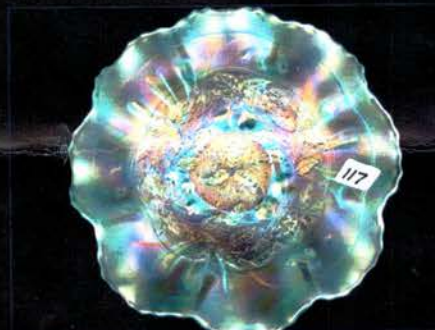

Welcome to the ACGA 2013 Convention!!
Please visit www.myacga.com for all
convention details!