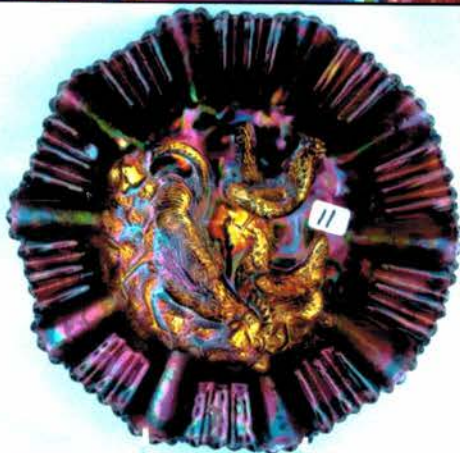

Jim Wroda Auction Services
5239 ST RT 49 S Greenville, Ohio 45331
937.548.7835 Office@jimwrodaauction.com

PRESORTED
FIRST CLASS MAIL
U.S. POSTAGE
PAID
CELINA, OH
PERMIT NO. 99

FIRST CLASS POSTAGE PAID

5-7*****AUTO**MIXED AADC 434
LEE MARKLEY
PO BOX 306
502 N BROADWAY ST
MENTONE IN 46539-9531