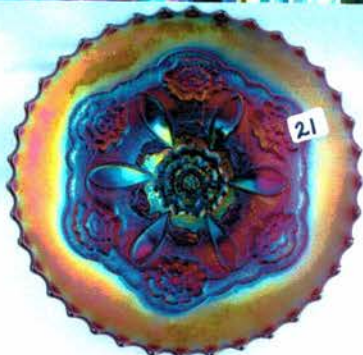

Carnival Glass Auction June 22nd. 2013 at 9:30 AM