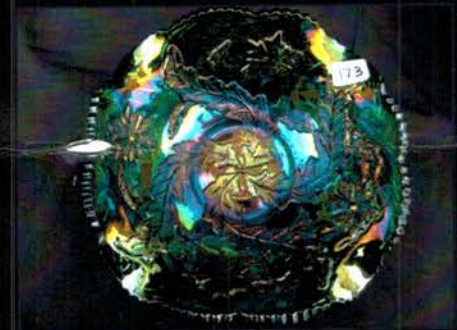

Welcome to the ACGA 2013 Convention!!
Please visit www.myacga.com for all
convention details!