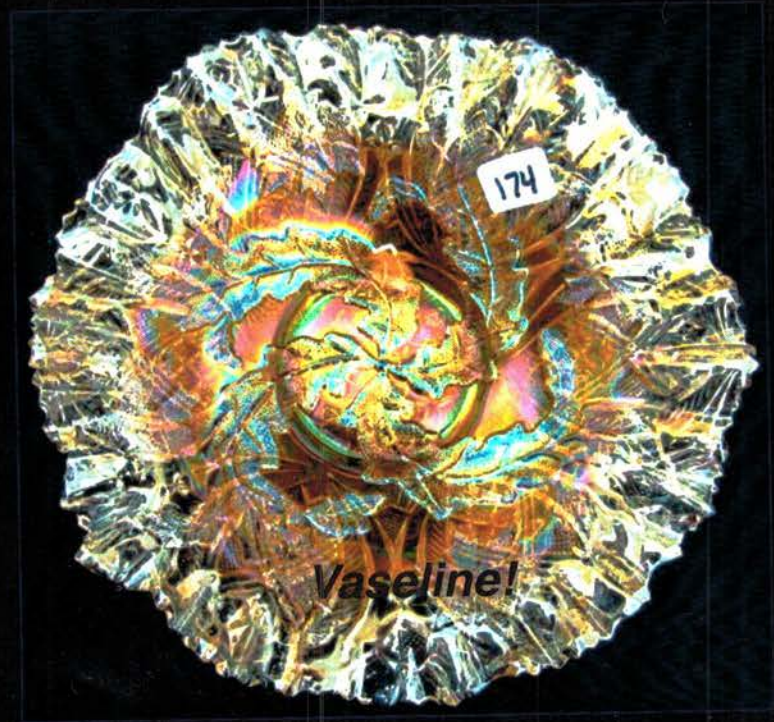

Welcome to the ACGA 2013 Convention!!
Please visit www.myacga.com for all
convention details!