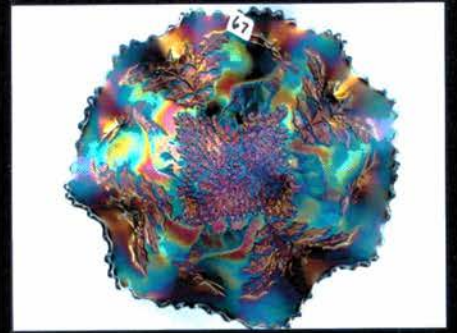

Welcome to the ACGA 2013 Convention!!
Please visit www.myacga.com for all
convention details!