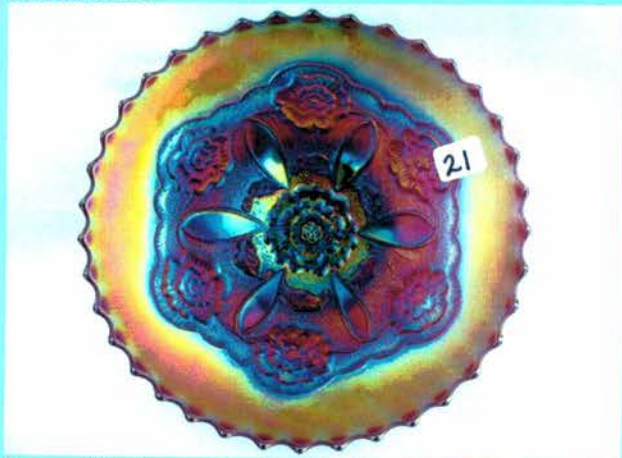

1. 21 Dugan 8" elec purple Double Stem Rose bowl. FANTASTIC!

1. 22 Dugan 8" purple Cherries ruffled bowl
2. 23 Dugan 8" PO Raindrops 3-1 edge bowl
3. 24 Dugan elec purple Leaf Rays nappy. SWEET!
4. 25 DUGAN 10" PURPLE FARMYARD BOWL. NICE MULTI-COLOR IRID AND SUPER PRESSING. VERY DETAILED..
5. 26 Nwood 9" EMERALD GREEN Peacocks PCE bowl TRUE EMERALD & BEAUTIFUL!! WOW!!!
6. 27 Nwood 8" ELEC GREEN Peacocks ruffled bowl. SUPER HOT!!
7. 28 Nwood 9" GREEN peacocks PCE bowl w/ BW back. RARE
8. 29 Nwood 9" elec blue Peacocks PCE bowl. Another beauty!
9. 30 Nwood 8" IG Peacocks PCE bowl. RARE
10. 31 Nwood 9" elec blue Peacocks plate. SUPER!
11. 32 Nwood 9" IG Peacocks plate.
12. 33 Nwood 8.5" AO Peacocks ruffled bowl. Another real nice bowl
13. 34 Nwood 8" AO Peacocks ruffled bowl. Nice radium irid.. Scarce
14. 35 Nwood 8" Pastel AO Peacocks ruffled bowl. LOADED!!
15. 36 Nwood 8" elec blue Peacocks ruffled bowl. ELECTRIC!