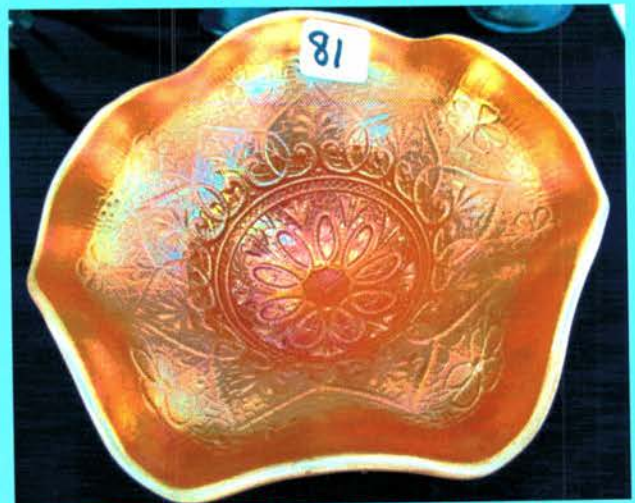

81 SUPER RARE NWOOD MARI ON CUSTARD HEART & FLOWER COMPOTE., FANTASTIC COLOR FOR THIS.. NO SPOTTINESS THAT YOU NORMALLY SEE.. JSUT A GOOD CLEAN EXAMPLE FOR YOU!