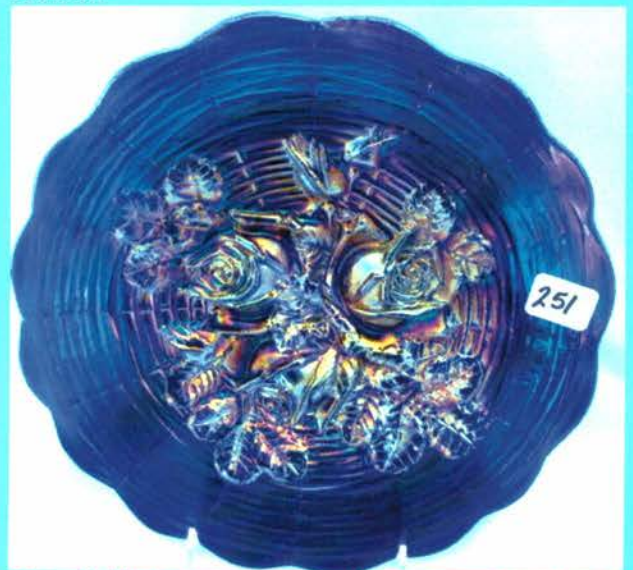

- 251 Nwood 9" ELEC BLUE Rose SHow plate. Excellent plate!!