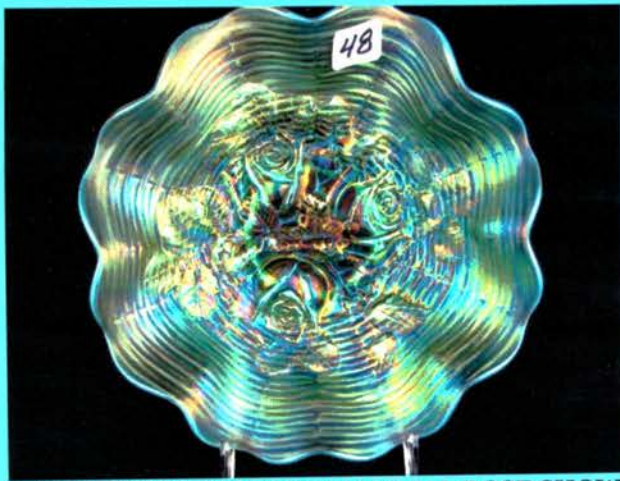

48 RARE NWOOD 8" ICE GREEN OPAL ROSE SHOW BOWL. SUPER RARE AND JUST AS PRETTY! HARDLY EVER OFFERED AT AUCTION OR ANYWHERE.

1. 49 Nwood 9" purple Rose Show bowl- Flared a bit NICE
2. 50 Nwood purple Rose Show bowl- Deep
3. 51 Nwood 8" BO Rose Show bowl.
4. 52 Nwood AO Beaded Cable rosebowl
5. 53 Nwood blue Beaded Cable rosebowl
6. 54 Nwood mari Beaded Cable rosebowl
7. 55 Nwood purple Beaded Cable rosebowl
8. 56 Nwood AO Beaded Cable rosebowl. Butterscotch
9. 57 Nwood AO Bushel Basket.. NICE!!
10. 58 Nwood IG bushel Basket
11. 59 Nwood purple Bushel Basket
12. 60 Nwood pastel mari Bushel Basket
13. 61 Nwood dark mari Bushel Basket
14. 62 Nwood aqua Bushel Basket--- very slight hint of opal on handle
15. 63 Nwood smokey lav bushel basket
16. 64 Nwood GREEN 8 sided Bushel Basket
17. 65 Fenton 12" dark mari Stag & Holly Chop plate.. SCARCE!! Not many around anymore
18. 66 Fenton 10" DARK MARI Stag 7 Holly ICS ft'd bowl
19. 67 Fenton 10" elec blue Stag & Holly ft'd ruffled bowl. WOW!
20. 68 Fenton 10" blue Two Flowers ft'd ruffled bowl
21. 69 Fenton 10" blue Chrysanthemum ICS bowl
22. 70 Fenton 9" purple Holly plate. Scarce
23. 71 2 mari JH Brand OE hats. 1 money
24. 72 Fenton 11" RED Knotted Beads CRE vase VERY RARE!
25. 73 Fenton 7" purple Horse Medallion ICS bowl ft'd Scarce
26. 74 Fenton 7" green Horse Medallion ruffled bowl Scarce
27. 75 Fenton blue Peacock at Urn ruffled compote
28. 76 Fenton 9" mari holly 3-1 edge bowl
29. 77 Fenton 9" blue Holly 3-1 edge bowl
30. 78 Fenton 9" mari Cherry Chain ruffled bowl

1. 79 Fenton 8" mari Orange Tree ICS bowl
2. 80 Fenton blue Orange Tree hatpin holder