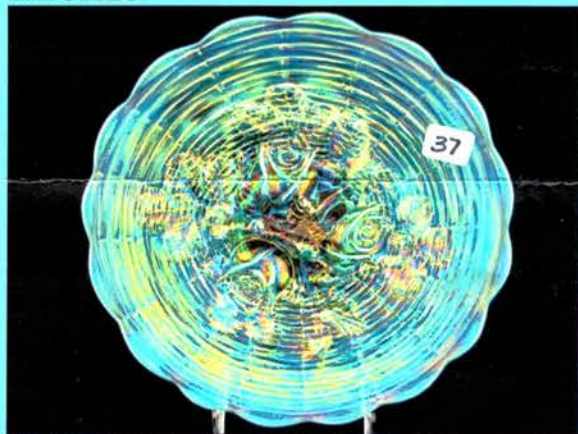

1. 37 EXTREMELY RARE NWOOD 9" ICE GREEN OPAL ROSE SHOW PLATE.. THIS IS ONE OF THE FINEST AND PRETTIEST CARNIVAL GLASS PLATES YOU WILL EVER HAVE A CHANCE TO BUY.. WE SOLD THIS IN FLORIDA YEARS AGO AND NEVER FORGOT IT.. Just buy it.. you will never regret it!
2. 38 RARE NWOOD 9" LIME GREEN ROSE PLATE. This looks vaseline!! Beautiful plate..
3. 39 Nwood 8" IG Rose Show plate. RARE
4. 40 Nwood 9" IB Rose Show plate. FROSTY!!
5. 41 Nwood 9" mari Rose Show plate. Just great color through- out this auction!
6. 42 Nwood 8" butterscotch AO Rose Show bowl Scarce
7. 43 Nwood 8" pastel AO Rose Show bowl. SUPER!
8. 44 Nwood 8" IB Rose Show bowl. Vey pastel irid bowl you will like this one!
9. 45 Nwood 8" Pumpkin mari Rose Show bowl. DARK!
10. 46 Nwood 8" pastel mari Rose Show bowl. Bright & frosty
11. 47 Nwood 8" Ice Green Rose Show bowl. Scarce Nice pastel color