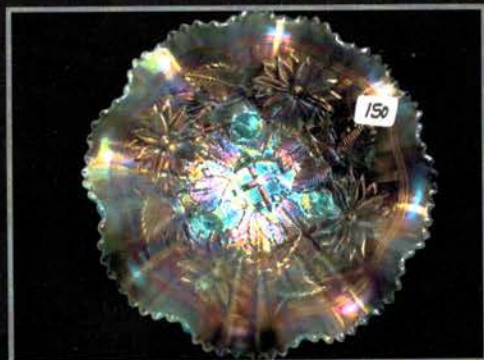

May 4, 2013 Keystone Carnival Glass Auction Listing

- | | | | |
|-----|---|-----|---|
| 1 | Nwood AO Daisy & Drape vase. Butterscotch | 55 | Nwood dark mari. Peacock at Fountain punch bowl & base |
| 2 | Nwood mari. Daisy & Drape vase, turned in top | 56 | Mburg mari. Hobstar & Feather 8 pc. Punch set. Not many around anymore.. Here's a good one. |
| 3 | Nwood white Daisy & Drape vase, turned in top | 57 | Nwood mari. Acorn Burr 8 pc. Punch set |
| 4 | Nwood IG Corn vase w/stalk base | 58 | Fenton 5" RED Open Edge ruffled hat |
| 5 | Rare Nwood SAPPHIRE Corn vase, crack around bottom, but find another one! | 59 | Fenton 5" RED Open Edge JIP hat |
| 6 | Nwood purple Town Pump. Scarce | 60 | Mari. Atomizer bottle |
| 7 | Imp. Smoke Parlor Panels vase | 61 | Fenton 9" mari Captive Rose plate |
| 8 | Imp. Smoke Twist vase | 62 | Fenton 9" blue Captive Rose plate |
| 9 | Mburg 9" super radium purple Peacock at Urn ICS bowl. Super bowl w/ lots of blue irid! | 63 | Fenton 8" blue Leaf Chain ICS bowl |
| 10 | Mburg 10" mari. Peacock at Urn ICS bowl | 64 | Nwood 10" purple G & C ruffled bowl |
| 10a | EXTREMELY RARE! Imp. RED Fashion Punch Cups. Only 1 reported till now that we know of... We have 2 Selling choice! 1 is a bit silvery | 65 | Nwood 9" blue Peacocks PCE bowl |
| 11 | Nwood elec. Blue 10" Peacock at Urn MIC bowl. SHARP! | 66 | Dugan PO Raindrops 3/1 edge bowl |
| 12 | Nwood white 10" Peacock at Urn MIC bowl | 67 | Fenton 10" mari. Water Lily ftd. Bowl |
| 14 | Mburg 10" mari. Peacock at Urn ruffled bowl | 68 | Nwood 9" elec. Blue Embroidered Mums ruffled bowl |
| 15 | Mburg 10" green Blackberry Wreath 3/1 edge bowl | 69 | Imp. Smoke Rococo vase |
| 16 | Nwood purple G & C centerpiece bowl. Great color. | 70 | pair of Imp. Mari. File vases. |
| 17 | Fenton 9" blue Vintage ICS bowl | 71 | Dugan 9" PO Ski Star handgrip plate |
| 18 | Fenton 9" blue Vintage ruffled bowl | 72 | Fenton blue Thistle banana boat |
| 19 | Fenton 9" mari. Cherry Chain ruffled bowl | 73 | Dugan purple Wreathed Cherry banana boat |
| 20 | Mburg 10" purple Hanging Cherries ICS bowl | 74 | Dugan mari. Peaches & Pears banana boat |
| 21 | Imp. Purple Flute water pitcher, SCARCE | 75 | Nwood purple G & C banana boat |
| 22 | Nwood purple G & C large compote | 76 | Fenton 18" blue Rustic funeral vase - Small chip on top edge |
| 23 | Fenton blue Mikado ICS compote | 77 | Fenton 19" dark mari. Rustic funeral vase |
| 24 | Fenton mari. Mikado compote, ruffled | 78 | Fenton 19" Green Rustic mid-size vase |
| 25 | Fenton white Peacock at Urn compote | 79 | Nwood purple Wide Panel 4 lily epergne |
| 26 | Nwood AO Heart & Flower compote | 80 | Nwood green Wide Panel 4 lily epergne |
| 29 | Fenton green & blue Wreath of Roses compotes. One money | 81 | Nwood mari. Wide Panel 4 lily epergne |
| 30 | Mburg purple Multi Fruit & Flower punch bowl & base | 82 | RARE Mburg green Hobnail spittoon. RARE |
| 31 | Dugan mari. Many Fruits 8 pc. Punch set. Nice Color! | 83 | Mburg purple Hobnail spittoon. SCARCE |
| 32 | Nwood purple Peacock at Fountain 8 pc. Punch set. Very nice! | 84 | Mburg mari. Hobnail spittoon. SCARCE |
| 33 | Nwood 6" purple Peacock at Urn ICS bowl | 85 | RARE West. PO Hobstar & Fruit banana boat shape dish |
| 34 | Fenton 9" powder blue Fine Rib vase | 86 | Nwood green Tornado vase. Scarce |
| 35 | Fenton 11" olive green Fine Rib vase | 87 | Nwood purple Tornado vase. Scarce |
| 36 | Fenton 10" rootbeer Fine Rib vase | 88 | Fenton 5" powder/ sapphire blue Open Edge 2-sides up hat |
| 37 | Nwood 6" mari. Peacock at Urn ICS bowl | 89 | Imp. Smoke Plain Jane basket |
| 38 | Fenton purple Vintage single lily epergne. Small size. | 90 | Nwood green Singing Birds 7 pc. Water set. Wonderful color! |
| 39 | Fenton 9" green Fine Rib vase. | 91 | Mburg green Diamonds 6 pc. Water set |
| 40 | Fenton 10" blue Fine Rib vase | 92 | Nwood purple G & C 7 pc. Tankard set |
| 41 | Fenton 16" blue Rustic mid-size vase | 93 | Nwood purple G & C 7 pc. water set |
| 42 | Fenton 16" mari. Rustic mid-size vase | 94 | Nwood blue Cannon Ball painted water set |
| 43 | Fenton 16" blue Rustic mid-size vase w/CRE | 95 | Nwood purple Peacock at Fountain 5 pc. Water set |
| 44 | Fenton 16" blue Rustic mid-size vase | 96 | Dugan mari. Butterfly & Tulip deep bowl |
| 45 | Imp. Mari. Loganberry vase. Very nice! | 97 | RED Good Luck 7 pc. Water set |
| 46 | Imp. Elec. Purple Scroll Embossed compote | 98 | Fenton blue Grapevine & Lattice 7 pc. Water set. |
| 47 | Imp. 11.5" elec. Purple Ripple vase | 99 | Fenton 10" RED Fine Rib vase. |
| 48 | Nwood purple w/gold trim 7" plate | 100 | Fenton 9" RED Fine Rib vase |
| 49 | Fenton 7" RED/Amberina Acorn ruffled bowl | 101 | Nwood blue G & C stippled banana boat |
| 50 | Nwood green Fern compote | 102 | Nwood purple G & C fern, RARE! |
| 51 | Dugan WHITE Lattice and Grape tankard and 1 tumbler. Scarce | 103 | Nwood purple Memphis 10 pc. Fruit set |
| 52 | Fenton mari. Lattice & Grape 7 pc. Water set | 104 | Fenton blue Orange Tree 12 pc. Punch set w/flared top |
| 53 | Fenton blue Paneled Dandelion 7 pc. water set | 105 | Fenton mari. Orange Tree punch bowl & base |
| 54 | Fenton purple Paneled Dandelion water pitcher & 2 tumblers | 106 | Imp. 17" elec. Purple Morning Glory funeral vase. Nice color! Small chip on base |
| | | 107 | Nwood 9" blue G & C stippled plate. Nice! |