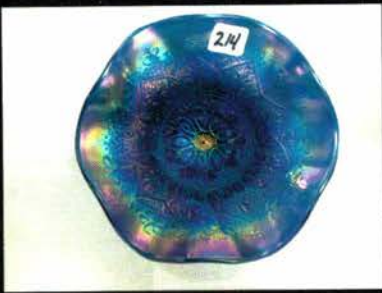

Visit us: www.jimwrodauction.com