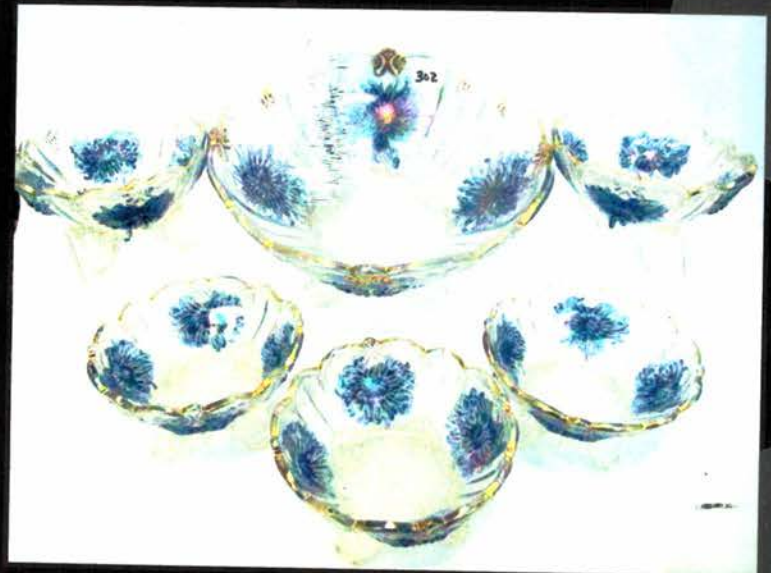

FIRST CLASS POSTAGE PAID

5-7*****AUTO**MIXED AADC 434
LEE MARKLEY
PO BOX 306
502 N BROADWAY ST
MENTONE IN 46539-9531

Visit us: www.jimwrodaauction.com