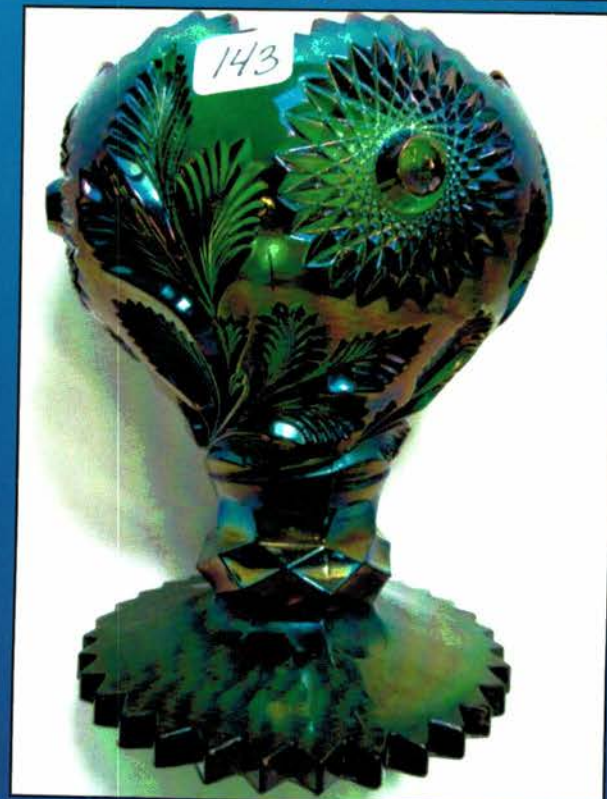

NEVER have these 2 WHIMSY vases been offered for sale at the same time AND this is the first time they have ever been sitting side by side. Both absolutely incredible! Only 3 total known (1 green, 2 purple) and two are here in front of you. Image this... There are more People Vases known than these!. Will they finally stay together? I guess we will find out. Bring the cameras! True hand swung whimsy 's vases. I guess Millersburg's version of a funeral vase.

Remember this? Take it
out to the light guys!!
Holy @&%*%@%
BREATHTAKING

Another Millersburg
Whimsy!