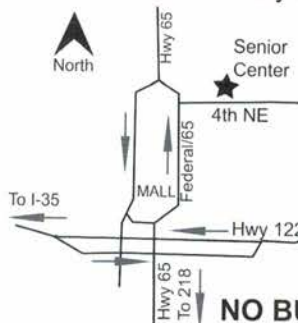

**From South:**

Take US Hwy 65 into Mason City and turn right or East on 4th ST NE, go 2 blocks

**From North:**

Take US Hwy 65 into Mason City and turn left or East on 4th ST NE, go 4 blocks (This building is West of the Charlie Brown Daycare play yard)