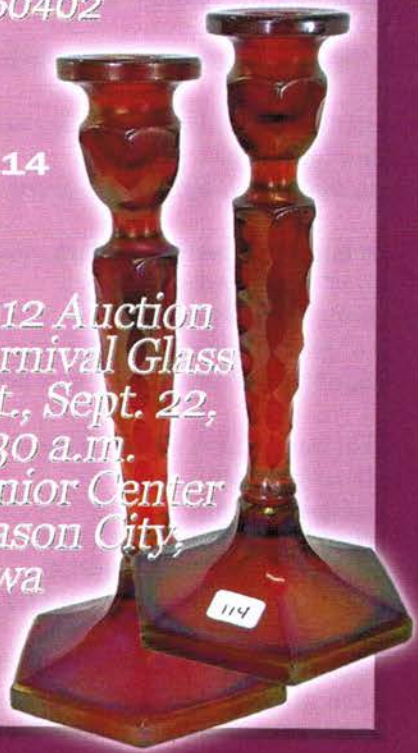

Seeck Auctions
PO Box 377
Mason City, Iowa
50402

Presorted
First Class Mail
U.S. Postage
Paid
Mail Expeditors

114

2012 Auction
Carnival Glass
Sat., Sept. 22,
9:30 a.m.
Senior Center
Mason City,
Iowa

T4 P1 297
LEE MARKLEY
BOX 306
MENTONE IN 46539-0306