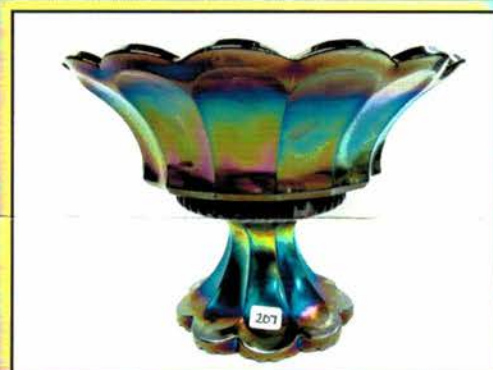

Absentee Bid through the "Auction Flex" platform.. It's easy and accurate!
Bids must be in by Friday night June 29th at 5:00 PM EST. Go to our website and
click on the "Auction Flex" logo. Sign up -we will approve you, and you will be
ready roll! It's that easy.. You will even be notified if you are outbid.