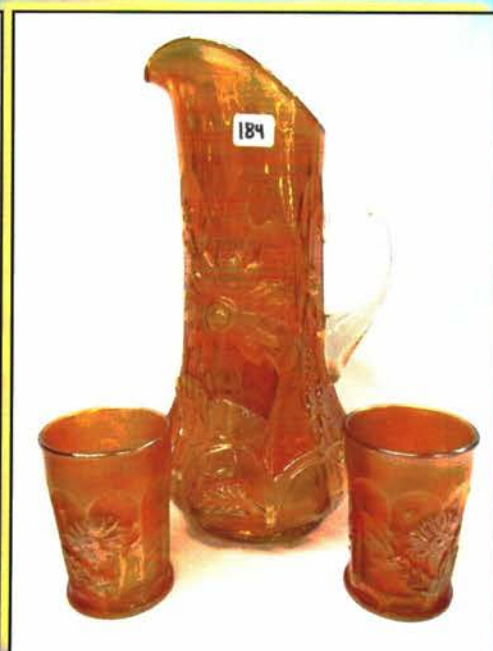

Absentee Bid through the "Auction Flex" platform.. It's easy and accurate!
Bids must be in by Friday night June 29th at 5:00 PM EST. Go to our website and
click on the "Auction Flex" logo. Sign up -we will approve you, and you will be
ready roll! It's that easy.. You will even be notified if you are outbid.