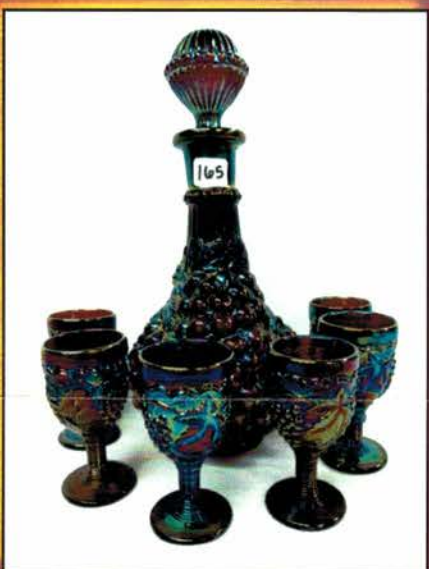

Absentee Bid through the "Auction Flex" platform.. It's easy and accurate!
Bids must be in by Friday night June 29th at 5:00 PM EST. Go to our website and
click on the "Auction Flex" logo. Sign up -we will approve you, and you will be
ready roll! It's that easy.. You will even be notified if you are outbid.