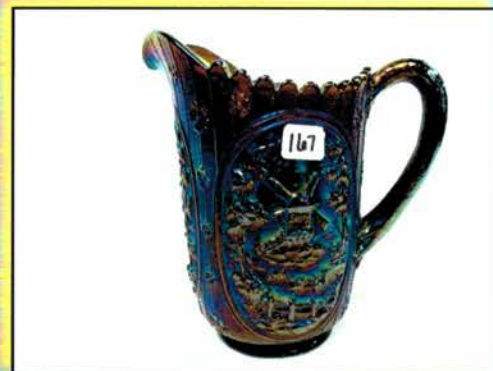

**Terms & Conditions:** Cash, Travelers checks, business or personal checks w/I.D. Visa/ MC & Discover with a 3% clerking fee

**Jim Wroda Auctions**

**Jim Wroda - Auctioneer**

We are NOW Booking collections for 2013 Carnival Glass Conventions!  
Give us a call. We would love to work with YOU on YOUR auction!