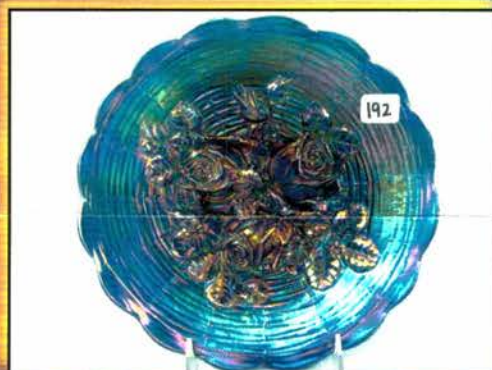

Absentee Bid through the "Auction Flex" platform.. It's easy and accurate!
Bids must be in by Friday night June 29th at 5:00 PM EST. Go to our website and
click on the "Auction Flex" logo. Sign up -we will approve you, and you will be
ready roll! It's that easy.. You will even be notified if you are outbid.