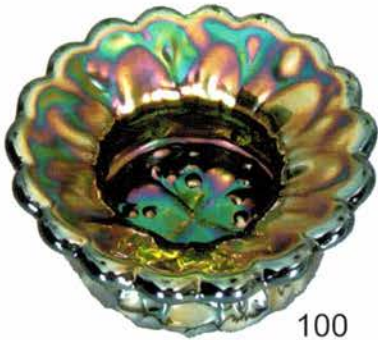

Remmen Auction & Appraisal Service

P. O. Box 301156 • Portland, Oregon 97294-9156
Phone: (503) 256-1226 • Cell Phone: (503) 756-2629

PRESORTED
FIRST-CLASS MAIL
U.S. POSTAGE PAID
CLACKAMAS, OR
PERMIT NO. 007

100

5*775*****ALL FOR ADC 460

Lee Markley
PO BOX 306
MENTONE IN 46539 0306