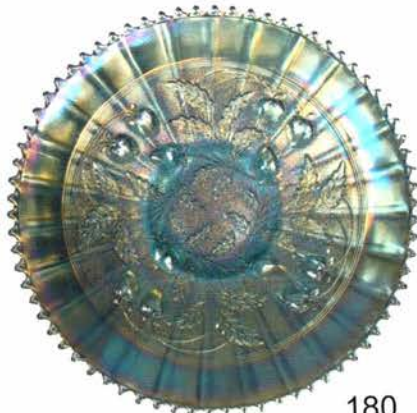

150

145

187

**Remmen
Auction, LLC**

is proud to present the

2011 Great Lakes Carnival Glass Club Convention Auction

Saturday, November 5th, 2011

Auction starts at 10:00 am

Preview on Friday, November 4th After Banquet Approx. 8:30 to 10:00 pm
and on Saturday, November 5th from 8:30 to 10:00 am

Ramada Lansing Hotel & Conference Center

7501 West Saginaw Highway, Lansing, Michigan 48917

Phone: 517-627-3211

125

80

160

180

110