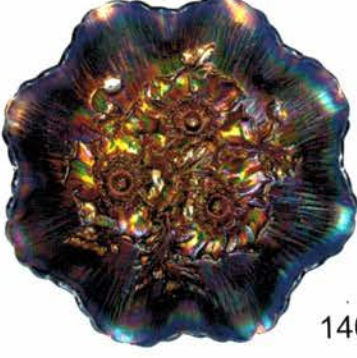

139

220

192

155

146

148

- 1 Dugan Marigold Storks & Rushes Butter Lid.
- 2 Fenton Marigold Waterlily & Cattails Butter Lid.
- 3 Cambridge Marigold Miniature Souvenir Mug. Argyle Minn. Signed Near Cut
- 4 Pair of European Rose Bowls.
- 5 Sowerby Blue Hen on Nest Covered Dish.
- 6 Dugan Electric Purple Grape Delight Nut Bowl & Grape Delight Frosty White Nut Bowl. (SOLD CHOICE). White Nut Bowl has small burst bubble
- 7 Northwood Ice Blue Fine Cut & Roses Rose Bowl.
- 8 Northwood Marigold Flute Master Salt Dip with Sterling Spoon.
- 9 Cambridge Green Miniature Buzz Saw Cruet. Measures 4" Tall
- 10 Dugan Marigold Stork & Rushes Punch Set with Six Cups.
- 11 Dugan Amethyst Stork & Rushes Punch Set with Six Cups.
- 12 Cambridge Green Inverted Feather Punch Cup. Scarce Cup
- 13 Northwood Green Acorn Burrs Punch Base. Great Color
- 14 Set of Six Northwood Green Acorn Burrs Punch Cups.
- 15 Northwood Purple Acorn Burrs Pitcher with Six Tumblers.
- 16 Fenton Blue Floral & Grape Pitcher.
- 17 Imperial Marigold Poinsettia Milk Pitcher.
- 18 Northwood Blue Cherries Cannon Ball Pitcher with Six Tumblers. One Tumbler has nick on edge
- 19 Imperial Marigold Fashion Rosebowl.
- 20 Imperial Electric Purple 7 1/2" Scroll Embossed Ruffled Bowl.
- 21 Imperial Clambroth Frosted Block 9" Plate.
- 22 Fenton Marigold Plaid Ruffled Bowl.
- 23 Fenton Green Persian Medallion Bon-Bon. Beautiful Iridescence
- 24 Fenton Marigold Grape & Cable Fruit Bowl with Persian Medallion Interior. Great Color
- 25 Rare Fenton Green Opalescent 6" Peacock Tail Tri-Corner Plate. Neat Little Piece
- 26 Fenton Green Autumn Acorn Bowl with 3/1 Edge.
- 27 Fenton Green Strawberry Bon-Bon.
- 28 Fenton Marigold Peacock & Grape Collar Base Plate.
- 29 Fenton Red Stretch 4 1/2" Cupped Bowl.
- 30 Fenton Amethyst Thistle Banana Bowl. Very Nice Iridescence
- 31 Imperial Marigold Heavy Grape 8" Plate.
- 32 Imperial Amber Heavy Grape 8" Plate.
- 33 Super Imperial Pastel Marigold Heavy Grape 8" Plate.
- 34 Imperial Electric Purple Heavy Grape 8" Plate.
- 35 Scarce Imperial Marigold 5" Heavy Grape Plate. Very Pretty
- 36 Scarce Imperial Marigold Three in One Rosebowl.
- 37 Imperial Purple Pansy Ruffled Bowl.
- 38 Imperial Electric Purple Cobblestone Ruffled Bowl. Imperial at its Best
- 39 Imperial Dark Marigold Shell & Sand Ruffled Bowl.
- 40 Imperial Electric Purple Scroll Embossed Plate. Very Flat & Beautiful
- 41 Northwood Purple Acorn Burrs Covered Sugar. Nick on top edge of sugar bowl
- 42 Northwood Lime/ Ice Green Opal Beaded Cable Rose Bowl.
- 43 Northwood White Beaded Cable Rosebowl.
- 44 Northwood Purple Grape & Cable Powder Jar.
- 45 Northwood Pumpkin Marigold Stippled Grape & Cable Cracker Jar.
- 46 Northwood Electric Purple Round Bushel Basket. Super Even Color All the Way Around
- 47 Northwood Purple Grape & Cable Hat Pin Holder.
- 48 Northwood Marigold Banded and Stippled Grape & Cable Hat Pin Holder.
- 49 Northwood Green Grape & Cable Hatpin Holder.
- 50 Northwood Ice Blue Grape & Cable Hatpin Holder. Beautiful
- 51 Fenton Amethyst Pine Cone Plate.
- 52 Fenton Marigold Thistle Bowl with 3/1 Edge.
- 53 Fenton Green Butterfly Bon-Bon.
- 54 Fenton Marigold Lions 7" ICS Bowl.
- 55 Fenton Lime Green Opal Water Lilly Footed Sauce.
- 56 Fenton Green Horse Head Medallion Footed Nut Bowl.
- 57 Fenton Blue Holly 3/1 Edge Bowl.
- 58 Fenton White Holly Ruffled Bowl. Beautiful Color!
- 59 Fenton Powder Blue Holly 3/1 Edge Bowl. Has Marigold Overlay
- 60 Fenton Amethyst Holly 9" Plate. Really Nice
- 61 Northwood Ice Blue Drapery Tri-Corner Candy Dish.
- 62 Northwood Electric Blue Poppy Pickle Dish.
- 63 Northwood White Peacock at Urn Master ICS Bowl. Pretty
- 64 Northwood Lime Ice Green Hearts & Flowers Compote.
- 65 Northwood White Hearts & Flowers Ruffled Bowl.
- 66 Northwood Ice Blue Three Fruits Medallion Ruffled Footed Bowl. Another Beauty
- 67 Northwood Green Fruits and Flowers 8" Plate. Slight High Point Friction
- 68 Northwood Smoke Three Fruits Ruffled Bowl. Very Smoke Base Color Glass with a Hint of Lavender
- 69 Northwood Purple Three Fruits Plate. Minor rubbing on fruit
- 70 Northwood Blue Stippled Three Fruits Plate. Nice
- 71 Dugan Peach Opal Raindrops Nut Bowl with CRE.
- 72 Dugan Electric Purple Ski Star Low Ruffled 6 1/4" Sauce.
- 73 Dugan Peach Opal Ski Star 8" Tri-Corner Bowl. Dark Marigold Over Opal
- 74 Dugan White Question Marks Footed Plate.
- 75 Dugan Marigold Question Marks Footed Plate.
- 76 Millersburg Green Blackberry Wreath 3/1 Edge Bowl.
- 77 Millersburg Amethyst Blackberry Wreath 10" Bowl with 3/1 Edge.
- 78 Millersburg Amethyst Radium Peacocks 5 1/2" Sauce.
- 79 Millersburg Amethyst Peacock 5 1/2" ICS Sauce. Beautiful Radium Iridescence
- 80 Very Rare Millersburg Amethyst Acorn 6" Vase. Only One Known
- 81 Dugan White Big Basketweave Vase.
- 82 Scarce Westmoreland Peach Opal Scales Large Banana Boat.
- 83 Imperial Clambroth Ripple Vase.
- 84 Imperial Smoke Morning Glory 7 1/2" Vase.
- 85 Imperial Electric Purple Morning Glory 6" Vase.
- 86 Imperial Smoke Poppy Show Vase. Super Iridescence
- 87 Imperial Squatty Smooth Panels Vase.
- 88 Imperial Electric Purple Beaded Bulls Eye Vase.
- 89 Imperial Marigold Zippered Heart 5" Vase.
- 90 Rare Imperial Marigold Three Row 7 1/2" Vase.. Has Nice Color and Iridescence.
- 91 Northwood Marigold Nippon Ruffled Bowl.
- 92 Northwood Electric Blue Nippon Ruffled Bowl.
- 93 Northwood White Nippon PCE Bowl. Beautiful Example
- 94 Northwood Ice Blue Nippon Bowl with PCE.
- 95 Imperial Dark Marigold 6" Zipper Loop Finger Lamp.
- 96 US Glass Marigold Cosmos & Cane Spittoon Shape Compote.
- 97 Millersburg Green Wild Rose Lamp. Great
- 98 Fenton Pastel Marigold Butterfly & Berry Hat Pin Holder. Has Incredible Pastel Iridescence
- 99 Fenton Electric Blue Butterfly & Berry Hat Pin Holder. Has Epoxy on Bottom of Foot