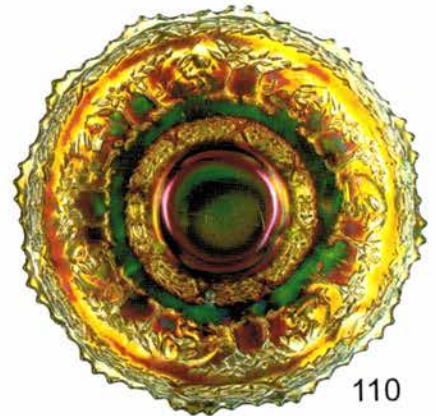

150

145

187

**Remmen
Auction, LLC**

is proud to present the

2011 Great Lakes Carnival Glass Club Convention Auction

Saturday, November 5th, 2011

Auction starts at 10:00 am

Preview on Friday, November 4th After Banquet Approx. 8:30 to 10:00 pm
and on Saturday, November 5th from 8:30 to 10:00 am

Ramada Lansing Hotel & Conference Center

7501 West Saginaw Highway, Lansing, Michigan 48917

Phone: 517-627-3211

125

80

160

180

110