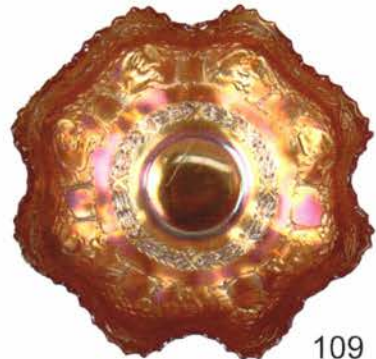

170

165

124

70

105

38

140

181

136

40

68

109

128

184

193

122

202

201

147

152

Please visit our website for complete listing and photos of all items to be sold!

www.remmenauction.com