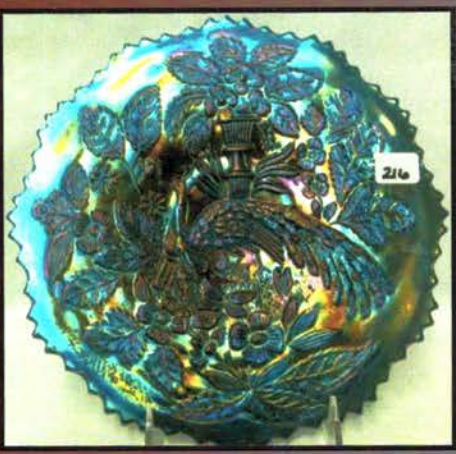

www.jimwrodaauction.com