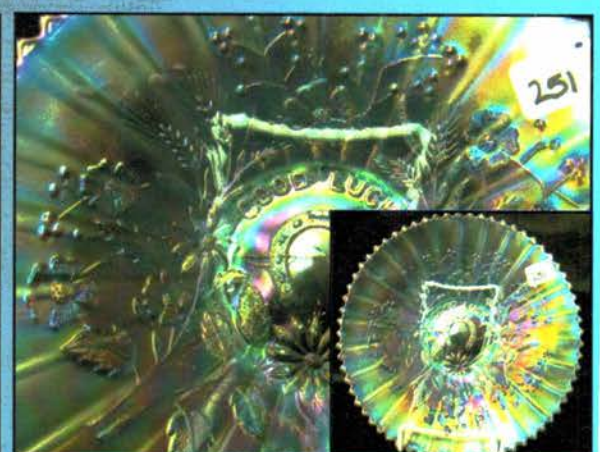

**We are NOW Booking collections for 2012 Carnival Glass Conventions!
Give us a call, We would love to work with you on YOUR auction!**