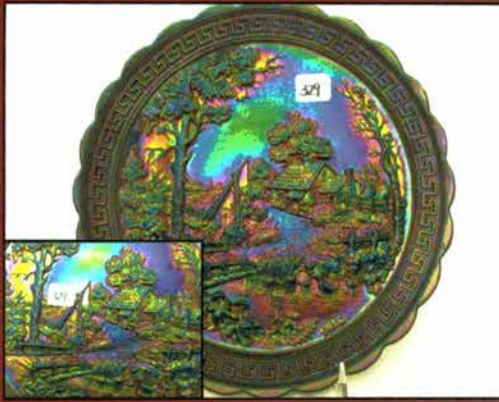

We are NOW Booking collections for 2012 Carnival Glass Conventions!
Give us a call, We would love to work with you on YOUR auction!