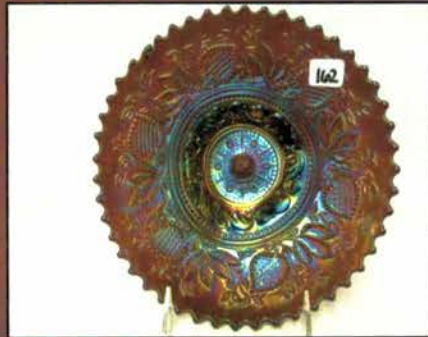

We are NOW Booking collections for 2012 Carnival Glass Conventions!
Give us a call, We would love to work with you on YOUR auction!