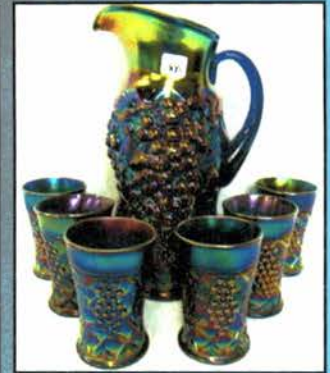

**We are NOW Booking collections for 2012 Carnival Glass Conventions!
Give us a call, We would love to work with you on YOUR auction!**