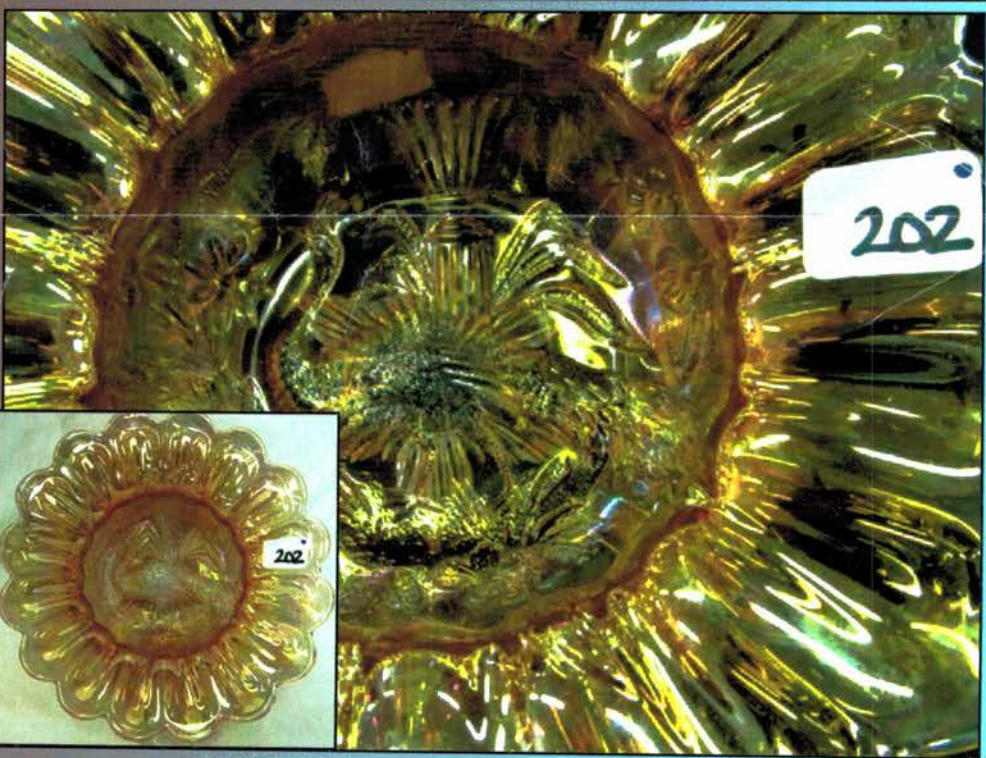

We are NOW Booking collections for 2012 Carnival Glass Conventions!
Give us a call, We would love to work with you on YOUR auction!

June 18, 2011 ACGA Convention Listing