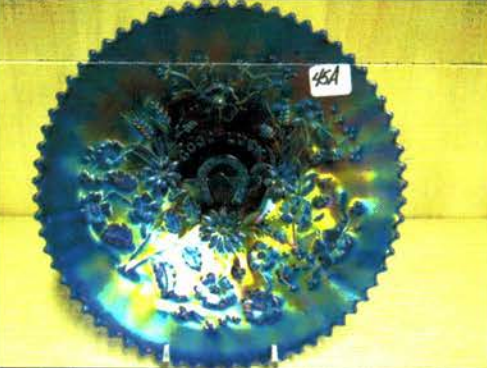

To view HUNDREDS of pictures & listings go to www.jimwrodauction.com