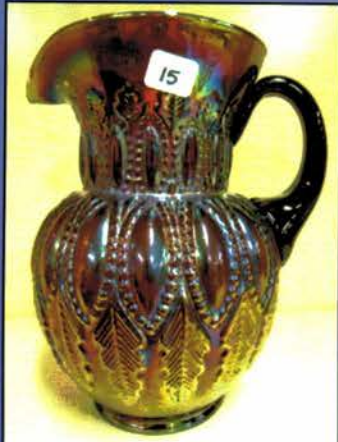

*Jim Wroda Auction Service* 937-548-7835 or 716-526-4230

May 7, 2011 Keystone Carnival Convention Listing

1. Lets start this off right! Fenton 20" elec green Rustic Funeral vase. STUNNING!!
2. Fenton 19.5" WHITE Rustic Funeral vase., Very frosty. Scarce
3. Fenton 16" PURPLE Rustic "squatty" funeral vase. Kinda scarce height for this
4. Fenton 17.5" ELEC BLUE Rustic funeral vase. Very sharp!!!
5. Fenton 18" dark mari Rustic funeral vase. You'll like this one!
6. VERY RARE Fenton 19" purple Rustic funeral vase w/ plunger base. Great color and very wide open top. NICE!
- 6a Fenton 17" RED Smooth panels funeral vase. Extremely hard to find vase...
7. Nwood 13.5" purple Tree Trunk Elephants foot vase. Beautiful multi-color irid all over! RARE
8. Imp 5" elect purple Morning Glory vase
9. Imp 5" smoke Morning Glory vase
- 9a 2 elect purple 474 punch cups
10. VERY RARE Nwood ICE BLUE Acorn Burr 8pc punch set. This set is absolutely LOADED with color! THE BEST one I have ever seen. This is for sure a "just buy it". WOW WOW and WOW!
11. Nwood Sapphire 3 fruits stippled ruffled bowl. Beautiful!
12. Nwood ELEC PURPLE Peacock at Fountain punch set. Another BLASTING SET!! Do you get the hint that this auction is LOADED!!
13. Nwood WHITE 8pc Peacock at Fountain punch set. Super frosty and well matched. Scarce
14. Mburg mari Poppy compote. Good lookin' piece!
15. Mburg radium purple Perfection water pitcher w/ bright blue irid. A VERY NICE example of this pitcher!
16. RARE Mburg GREEN Perfection water pitcher w/3-1 edge top. Very hard to find. Hasn't sold in years! Radium
17. RARE Mburg Mari Perfection water pitcher w/3-1 edge top. Very hard to find, and we have 2 in one auction! Radium irid. SHARP
18. Mburg Olive Green Night Stars handled tri corner nappy VERY RARE! and nice radium irid.
19. Mburg VASELINE Holly whirl handled tri corner nappy. RARE NO BLACKLIGHT NEEDED, THANK YOU!
20. Mburg 5" rad purple Blackberry Wreath CRE bowl.
21. Mburg 5" rad green Grape Wreath vari. CRE bowl WOW!
22. Mburg 5" rad green blackberry Wreath 3-1 edge bowl
23. Mburg 5" rad purple Peacock at Urn berry bowl. All of these little bowls are GREAT! Take a look
24. Mburg 6" mari Hanging Cherries ICS bowl
25. 2 Mari Marilyn Tumblers
26. WHOA>>>>Nwood 9" ELEC BLUE Poppy Show Plate. Stunning irid!
27. Nwood 9" IG Poppy Show plate. Very Scarce
28. Nwood 9" IB Poppy Show plate. SUPER!
29. Nwood 9" Dark elect mari Poppy Show plate. HOT!!!!
30. Nwood 9" ELEC BLUE Rose Show Plate. Another eye popping plate!! and there's more to come!
31. Nwood 9" IG Rose Show plate. Beautiful even irid.
32. Nwood 9" IB Rose Show plate. What can I say.. Take a look!
- 32.a Nwood 9" GREEN Rose Show Plate. Scarce
33. Nwood 8" GREEN Poppy Show ruffled bowl RARE and pretty!
34. Nwood 8" IG Poppy Show ruffled bowl. SHARP!
35. Nwood 8" pastel AO Rose Show bowl. A VERY NICE bowl!
36. Nwood elect blue Sunflower bowl. Bright brilliant irid.
37. Nwood 9" Renniger's blue Peacock stippled plate. Very hard to find!
38. Nwood 9" blue Peacocks stippled plate. Very nice
39. Nwood Elect blue Peacocks plate. Very even irid.
40. Nwood 9" frosty IB Peacocks plate, nice Stretchy irid all over.
41. Nwood 8" GREEN Peacocks ruffled bowl. Scarce, nice bright color
42. Nwood 8" AO Peacocks ruffled bowl. Super satin irid.
43. Nwood 9" GREEN Hearts & Flowers plate. Very hard to find plate!
44. RARE Nwood 8" IB Opal Good Luck ruffled bowl. Very RARE and very nice color!
45. Nwood blue Good Luck PCE bowl.
- 45.a Nwood 9" ELEC BLUE Good Luck Plate. EXTREMELY RARE! Bright Irid.
46. Nwood 9" purple Good Luck plate, Stretchy irid
47. Nwood 9" GREEN Good Luck plate w/ BW back
48. Fenton mari 9" Good Luck ruffled bowl. Very RARE bowl. Not many out there.
49. Nwood 9" HOT mari 3 Fruits stippled plate. Beautiful plate.
50. Nwood 9" mari 3 Fruits stippled plate, tad silvery
51. Nwood elect green Strawberry PCE bowl w PB
52. Nwood 9" IG/LIG Fruits and Flowers ruffled bowl. Scarce
53. Nwood WHITE G&C banana boat
54. Nwood 10" mari Peacock at Urn MIC bowl
55. Nwood 8" green Wishbone ft'd plate.
56. Nwood mari G&C candle lamp
57. Nwood AO G&C Punch cup. RARE
58. RARE Nwood GREEN Ivy Town Pump. Very tough to find!
59. Nwood green Tornado lg vase. Scarce
60. Nwood purple ribbed Tornado vase. Nice
61. Nwood green 3 Fruits bowl. Silvery
62. Nwood 8" blue Embroidered Mums ruffled bowl
63. Imp 10" mari Homestead chop plate. Scarce
64. Fenton 7.5" mari OE blackberry vase. Scarce
65. Fenton 9" blue Orange Tree plate
66. Dugan 9" Blue Apple Blossom twigs plate. Scarce color
67. RARE Dugan BLUE Fisherman's mug.
68. Dugan purple 6" Wishbone & Spades plate