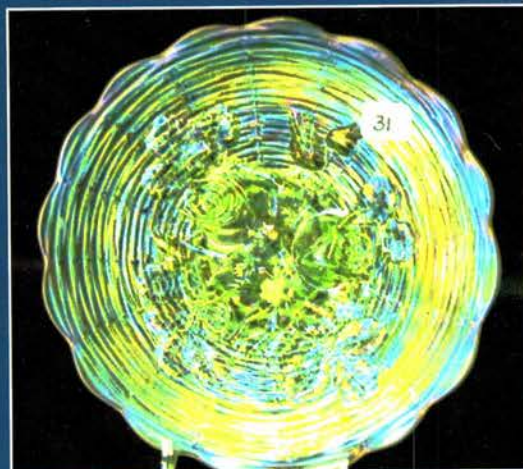

This auction will Feature the Beaded Purse collection of the Late Marlene Funk