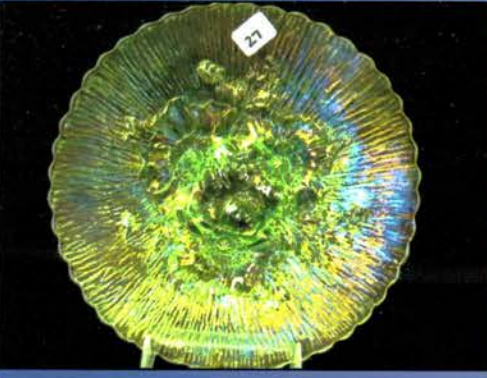

To view HUNDREDS of pictures & listings go to www.jimwrodauction.com