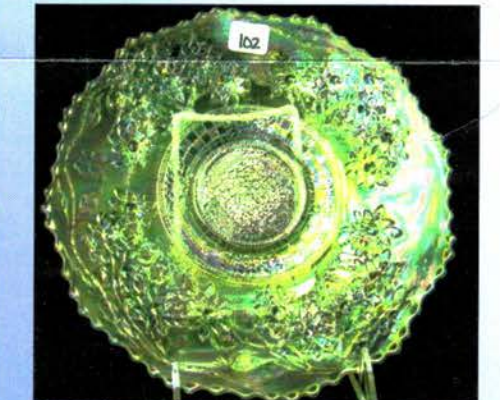

*Jim Wroda Auction Service* 937-548-7835 or 716-526-4230

May 7, 2011 Keystone Carnival Convention Listing

1. Lets start this off right! Fenton 20" elec green Rustic Funeral vase. STUNNING!!
2. Fenton 19.5" WHITE Rustic Funeral vase., Very frosty. Scarce
3. Fenton 16" PURPLE Rustic "squatty" funeral vase. Kinda scarce height for this
4. Fenton 17.5" ELEC BLUE Rustic funeral vase. Very sharp!!!
5. Fenton 18" dark mari Rustic funeral vase. You'll like this one!
6. VERY RARE Fenton 19" purple Rustic funeral vase w/ plunger base. Great color and very wide open top. NICE!
- 6a Fenton 17" RED Smooth panels funeral vase. Extremely hard to find vase...
7. Nwood 13.5" purple Tree Trunk Elephants foot vase. Beautiful multi-color irid all over! RARE
8. Imp 5" elect purple Morning Glory vase
9. Imp 5" smoke Morning Glory vase
- 9a 2 elect purple 474 punch cups
10. VERY RARE Nwood ICE BLUE Acorn Burr 8pc punch set. This set is absolutely LOADED with color! THE BEST one I have ever seen. This is for sure a "just buy it". WOW WOW and WOW!
11. Nwood Sapphire 3 fruits stippled ruffled bowl. Beautiful!
12. Nwood ELEC PURPLE Peacock at Fountain punch set. Another BLASTING SET!! Do you get the hint that this auction is LOADED!!
13. Nwood WHITE 8pc Peacock at Fountain punch set. Super frosty and well matched. Scarce
14. Mburg mari Poppy compote. Good lookin' piece!
15. Mburg radium purple Perfection water pitcher w/ bright blue irid. A VERY NICE example of this pitcher!
16. RARE Mburg GREEN Perfection water pitcher w/3-1 edge top. Very hard to find. Hasn't sold in years! Radium
17. RARE Mburg Mari Perfection water pitcher w/3-1 edge top. Very hard to find, and we have 2 in one auction! Radium irid. SHARP
18. Mburg Olive Green Night Stars handled tri corner nappy VERY RARE! and nice radium irid.
19. Mburg VASELINE Holly whirl handled tri corner nappy. RARE NO BLACKLIGHT NEEDED, THANK YOU!
20. Mburg 5" rad purple Blackberry Wreath CRE bowl.
21. Mburg 5" rad green Grape Wreath vari. CRE bowl WOW!
22. Mburg 5" rad green blackberry Wreath 3-1 edge bowl
23. Mburg 5" rad purple Peacock at Urn berry bowl. All of these little bowls are GREAT! Take a look
24. Mburg 6" mari Hanging Cherries ICS bowl
25. 2 Mari Marilyn Tumblers
26. WHOA>>>>Nwood 9" ELEC BLUE Poppy Show Plate. Stunning irid!
27. Nwood 9" IG Poppy Show plate. Very Scarce
28. Nwood 9" IB Poppy Show plate. SUPER!
29. Nwood 9" Dark elect mari Poppy Show plate. HOT!!!!
30. Nwood 9" ELEC BLUE Rose Show Plate. Another eye popping plate!! and there's more to come!
31. Nwood 9" IG Rose Show plate. Beautiful even irid.
32. Nwood 9" IB Rose Show plate. What can I say.. Take a look!
- 32.a Nwood 9" GREEN Rose Show Plate. Scarce
33. Nwood 8" GREEN Poppy Show ruffled bowl RARE and pretty!
34. Nwood 8" IG Poppy Show ruffled bowl. SHARP!
35. Nwood 8" pastel AO Rose Show bowl. A VERY NICE bowl!
36. Nwood elect blue Sunflower bowl. Bright brilliant irid.
37. Nwood 9" Renniger's blue Peacock stippled plate. Very hard to find!
38. Nwood 9" blue Peacocks stippled plate. Very nice
39. Nwood Elect blue Peacocks plate. Very even irid.
40. Nwood 9" frosty IB Peacocks plate, nice Stretchy irid all over.
41. Nwood 8" GREEN Peacocks ruffled bowl. Scarce, nice bright color
42. Nwood 8" AO Peacocks ruffled bowl. Super satin irid.
43. Nwood 9" GREEN Hearts & Flowers plate. Very hard to find plate!
44. RARE Nwood 8" IB Opal Good Luck ruffled bowl. Very RARE and very nice color!
45. Nwood blue Good Luck PCE bowl.
- 45.a Nwood 9" ELEC BLUE Good Luck Plate. EXTREMELY RARE! Bright Irid.
46. Nwood 9" purple Good Luck plate, Stretchy irid
47. Nwood 9" GREEN Good Luck plate w/ BW back
48. Fenton mari 9" Good Luck ruffled bowl. Very RARE bowl. Not many out there.
49. Nwood 9" HOT mari 3 Fruits stippled plate. Beautiful plate.
50. Nwood 9" mari 3 Fruits stippled plate, tad silvery
51. Nwood elect green Strawberry PCE bowl w PB
52. Nwood 9" IG/LIG Fruits and Flowers ruffled bowl. Scarce
53. Nwood WHITE G&C banana boat
54. Nwood 10" mari Peacock at Urn MIC bowl
55. Nwood 8" green Wishbone ft'd plate.
56. Nwood mari G&C candle lamp
57. Nwood AO G&C Punch cup. RARE
58. RARE Nwood GREEN Ivy Town Pump. Very tough to find!
59. Nwood green Tornado lg vase. Scarce
60. Nwood purple ribbed Tornado vase. Nice
61. Nwood green 3 Fruits bowl. Silvery
62. Nwood 8" blue Embroidered Mums ruffled bowl
63. Imp 10" mari Homestead chop plate. Scarce
64. Fenton 7.5" mari OE blackberry vase. Scarce
65. Fenton 9" blue Orange Tree plate
66. Dugan 9" Blue Apple Blossom twigs plate. Scarce color
67. RARE Dugan BLUE Fisherman's mug.
68. Dugan purple 6" Wishbone & Spades plate