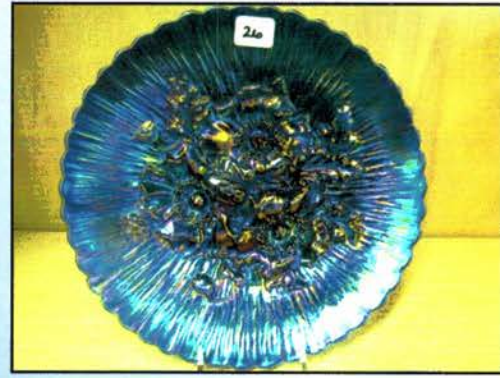

To view HUNDREDS of pictures & listings go to www.jimwrodauction.com