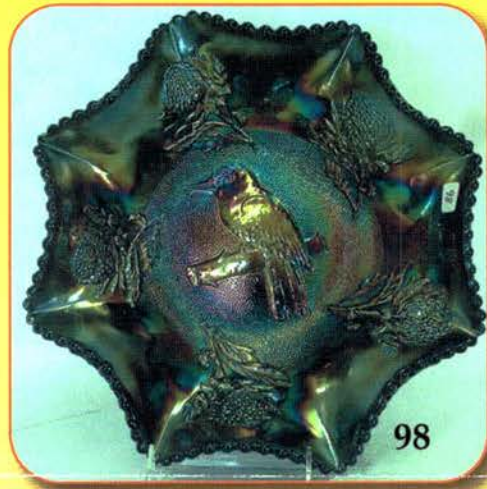

# Outstanding Carnival Glass Auction

**Saturday, November 20th, 2010  
9:30 A.M.**

**Embassy Suites Airport Hotel  
7640 NW Tiffany Springs Parkway  
Kansas City, Missouri  
Call (816)891-7788 for reservations**