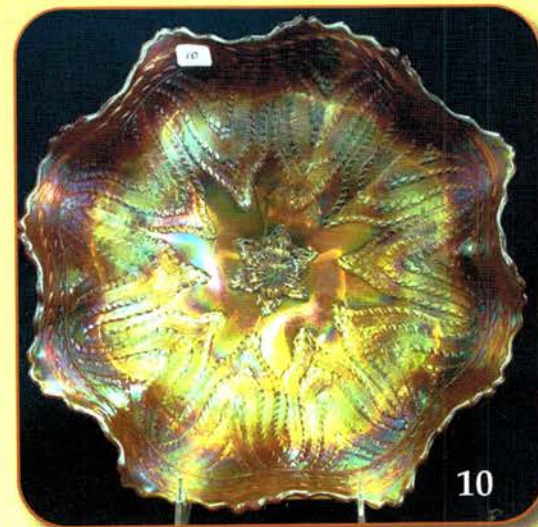

Seeck Auctions

**JIM & JAN SEECK
641-424-1116**